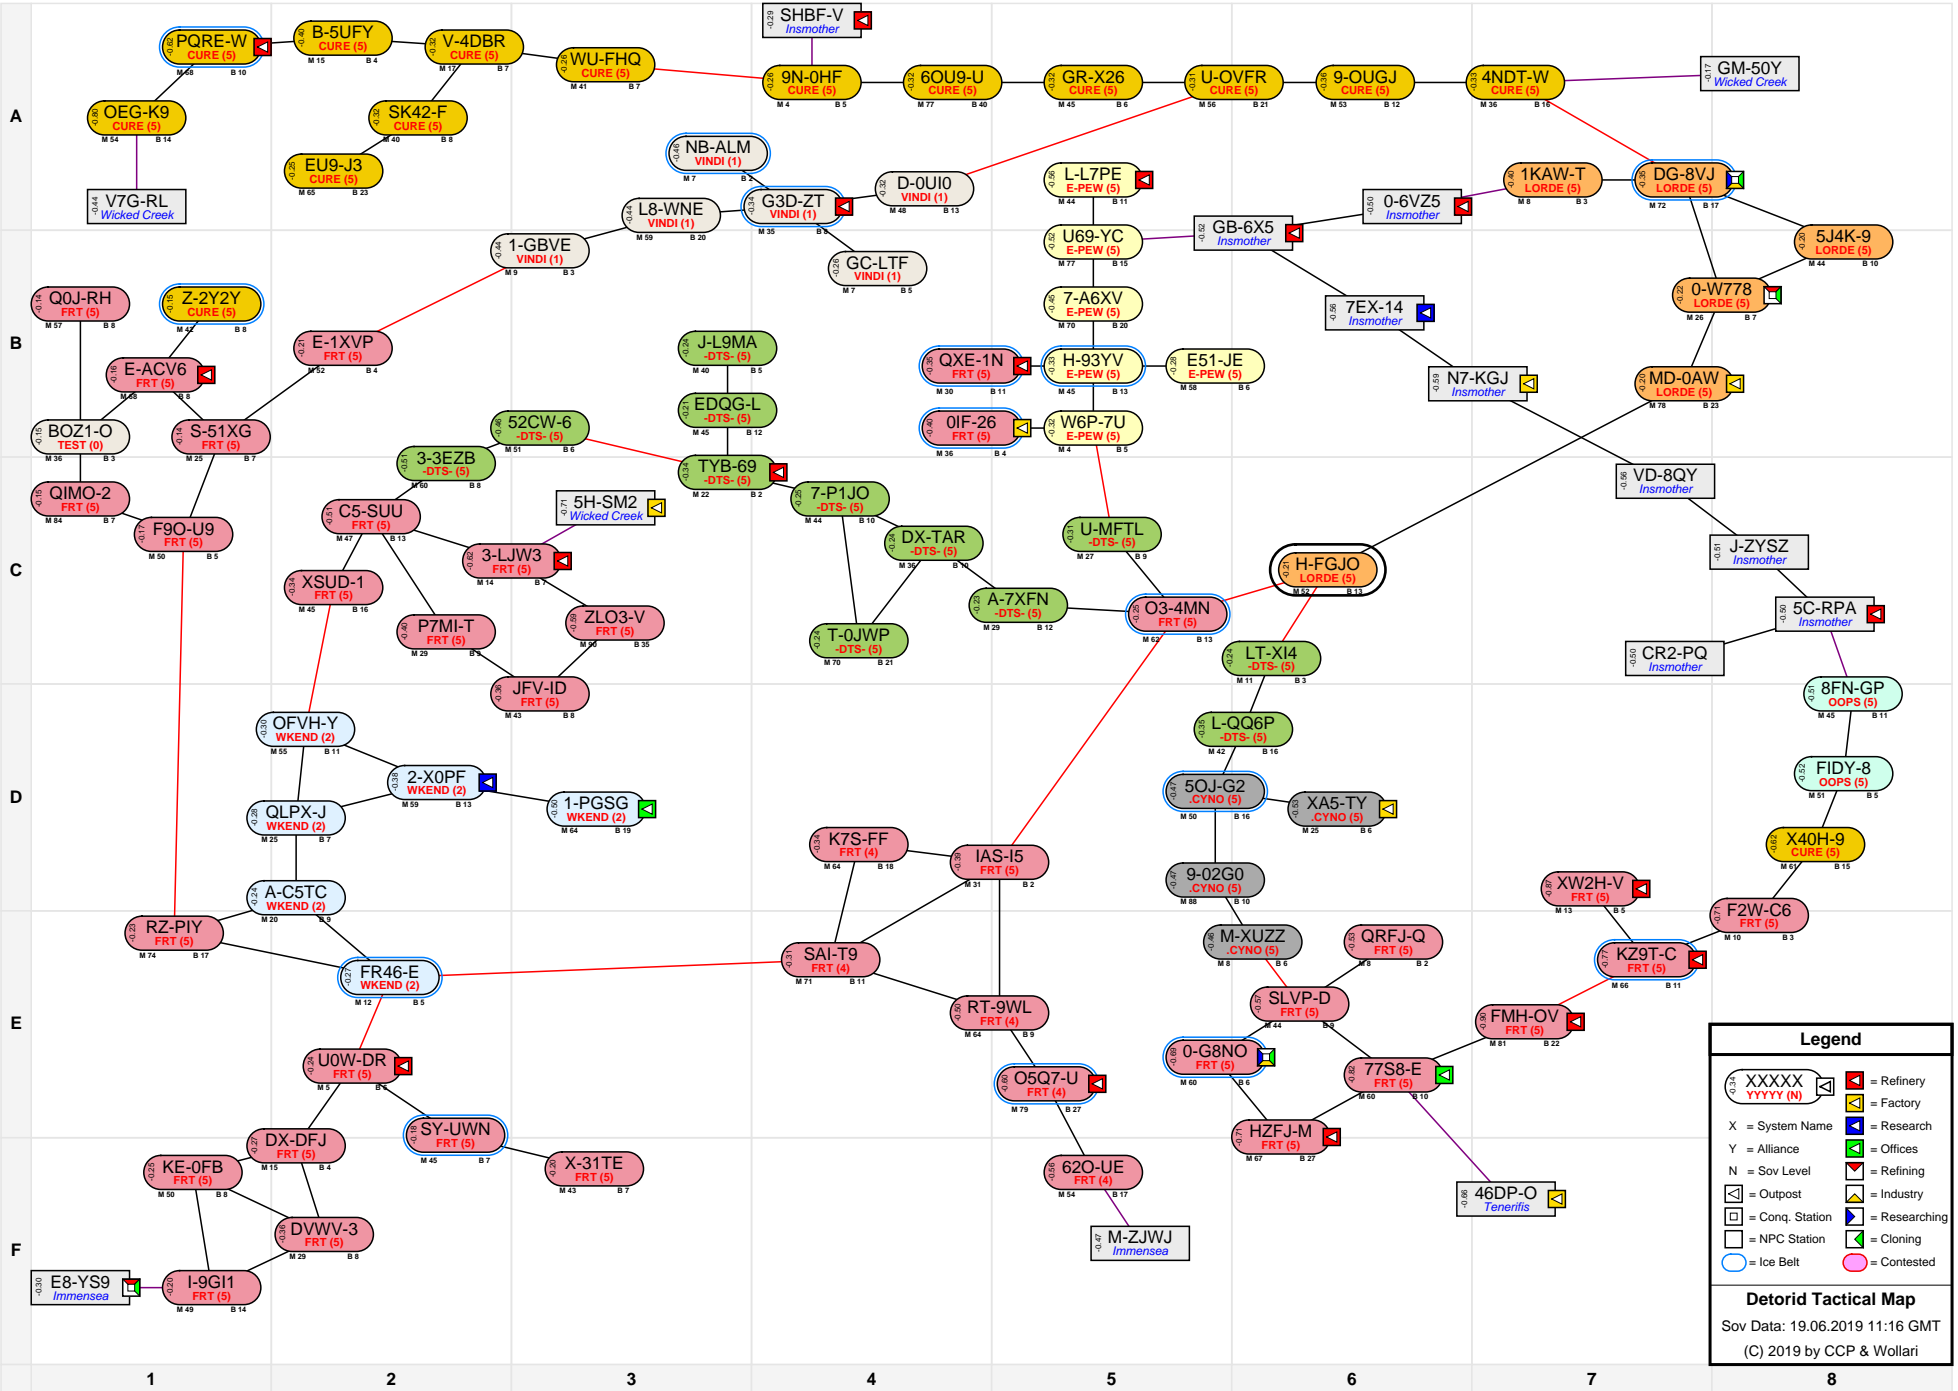

Detorid Tactical Map

Legend

- XXXXX (with status icon) = Refinery
- YYYYY (N) (with status icon) = Factory
- X = System Name
- Y = Alliance
- N = Sov Level
- N (with status icon) = Refining
- (with status icon) = Outpost
- (with status icon) = Conq. Station
- (with status icon) = NPC Station
- (with status icon) = Researching
- (with status icon) = Industry
- (with status icon) = Cloning
- (with status icon) = Ice Belt
- (with status icon) = Contested

Detorid Tactical Map
 Sov Data: 19.06.2019 11:16 GMT
 (C) 2019 by CCP & Wollari