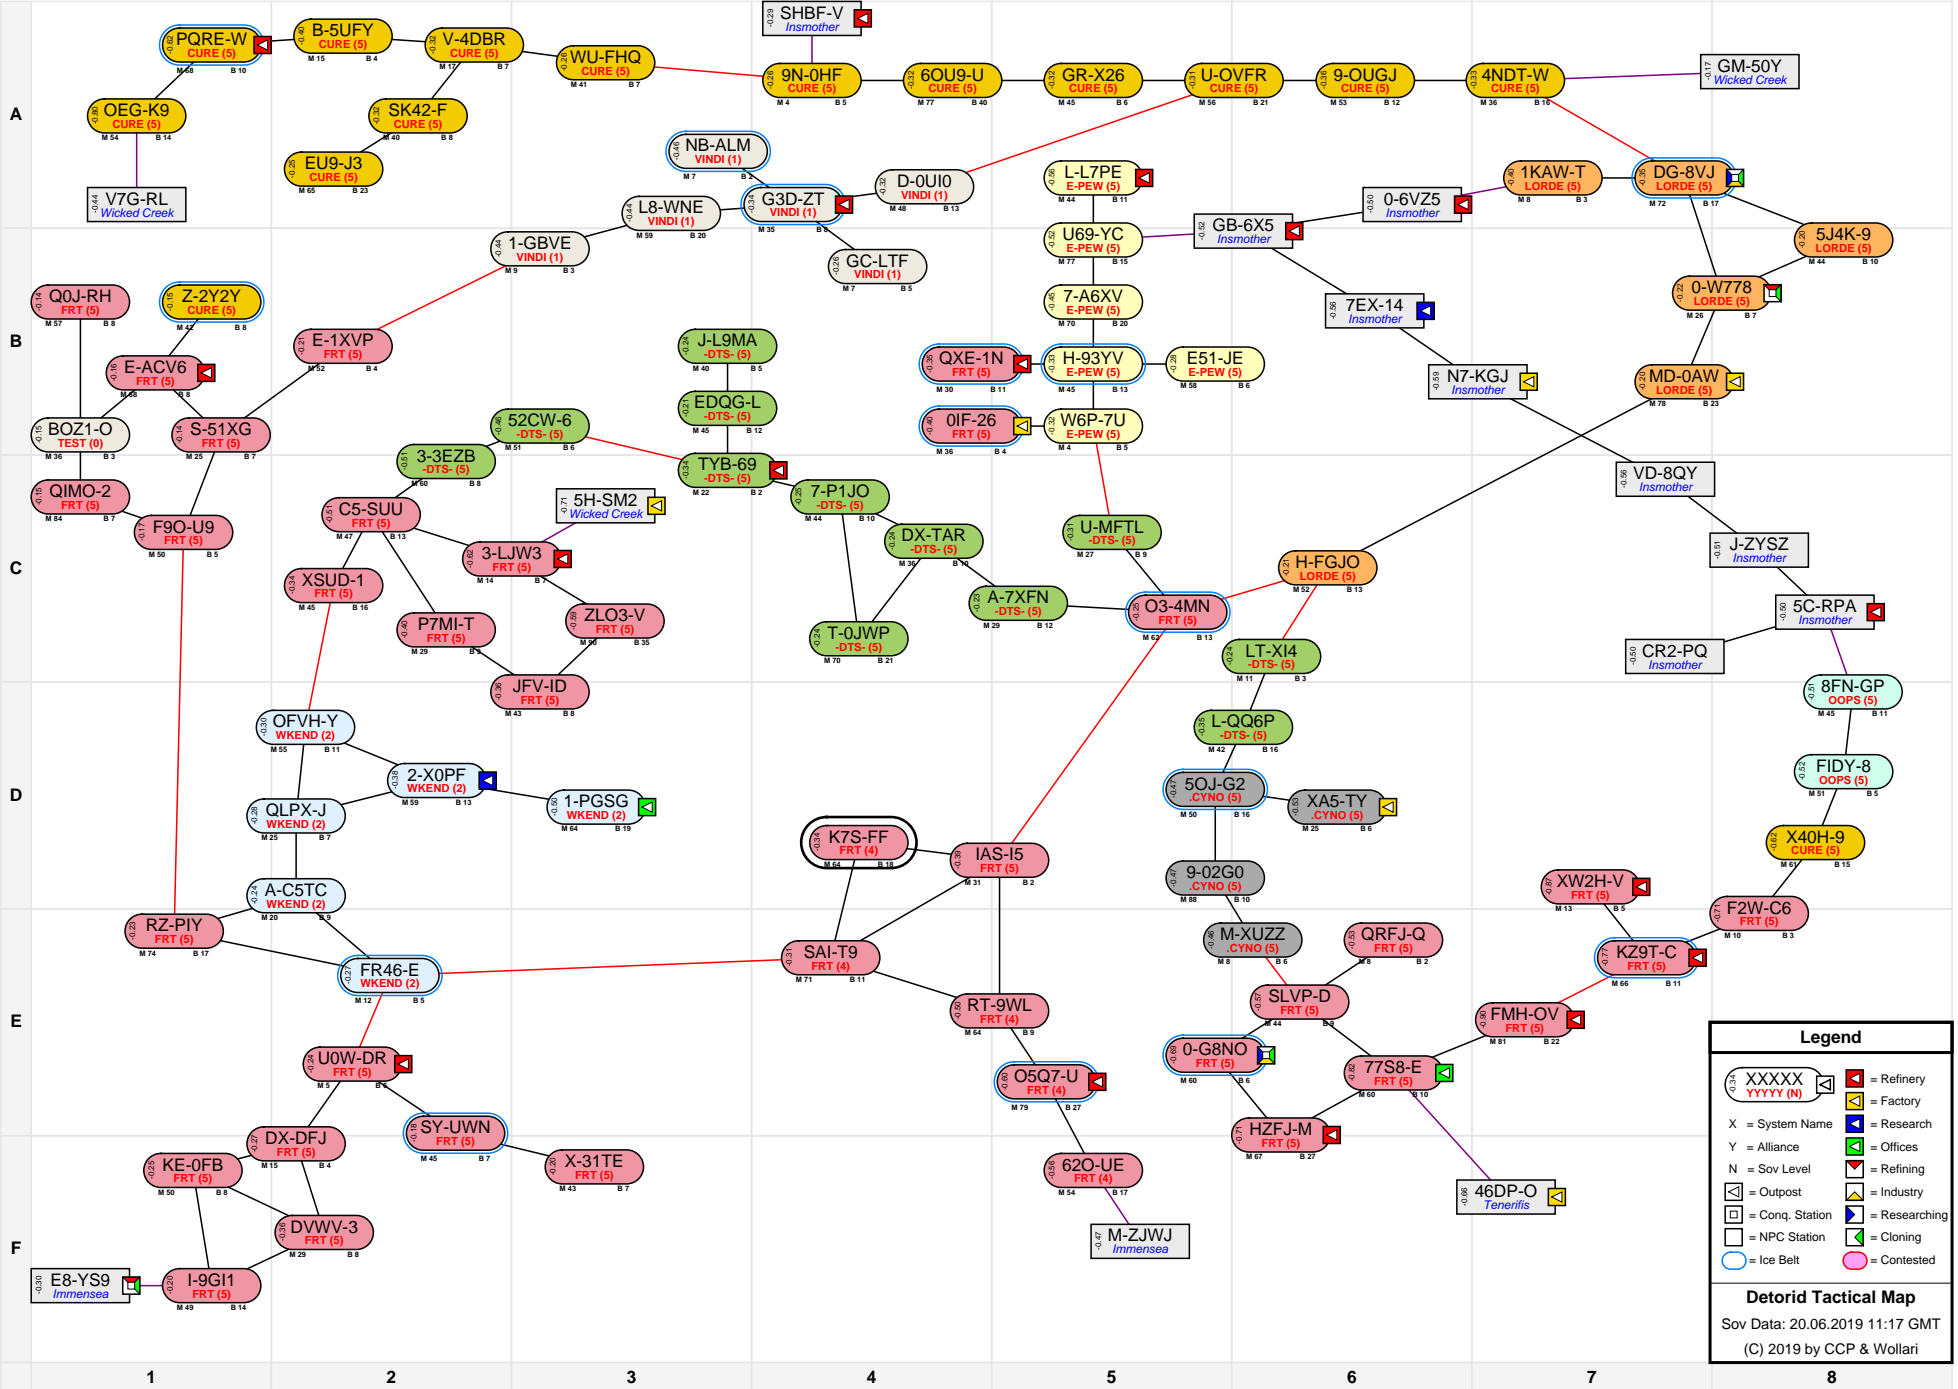

# Detorid Tactical Map

**Legend**

- XXXXX (N) = Refinery
- XXXXX (N) = Factory
- X = System Name
- Y = Alliance
- N = Sov Level
- N = Outpost
- N = Conq. Station
- N = NPC Station
- N = Researching
- N = Industry
- N = Cloning
- N = Contested

**Detorid Tactical Map**  
 Sov Data: 20.06.2019 11:17 GMT  
 (C) 2019 by CCP & Wollari