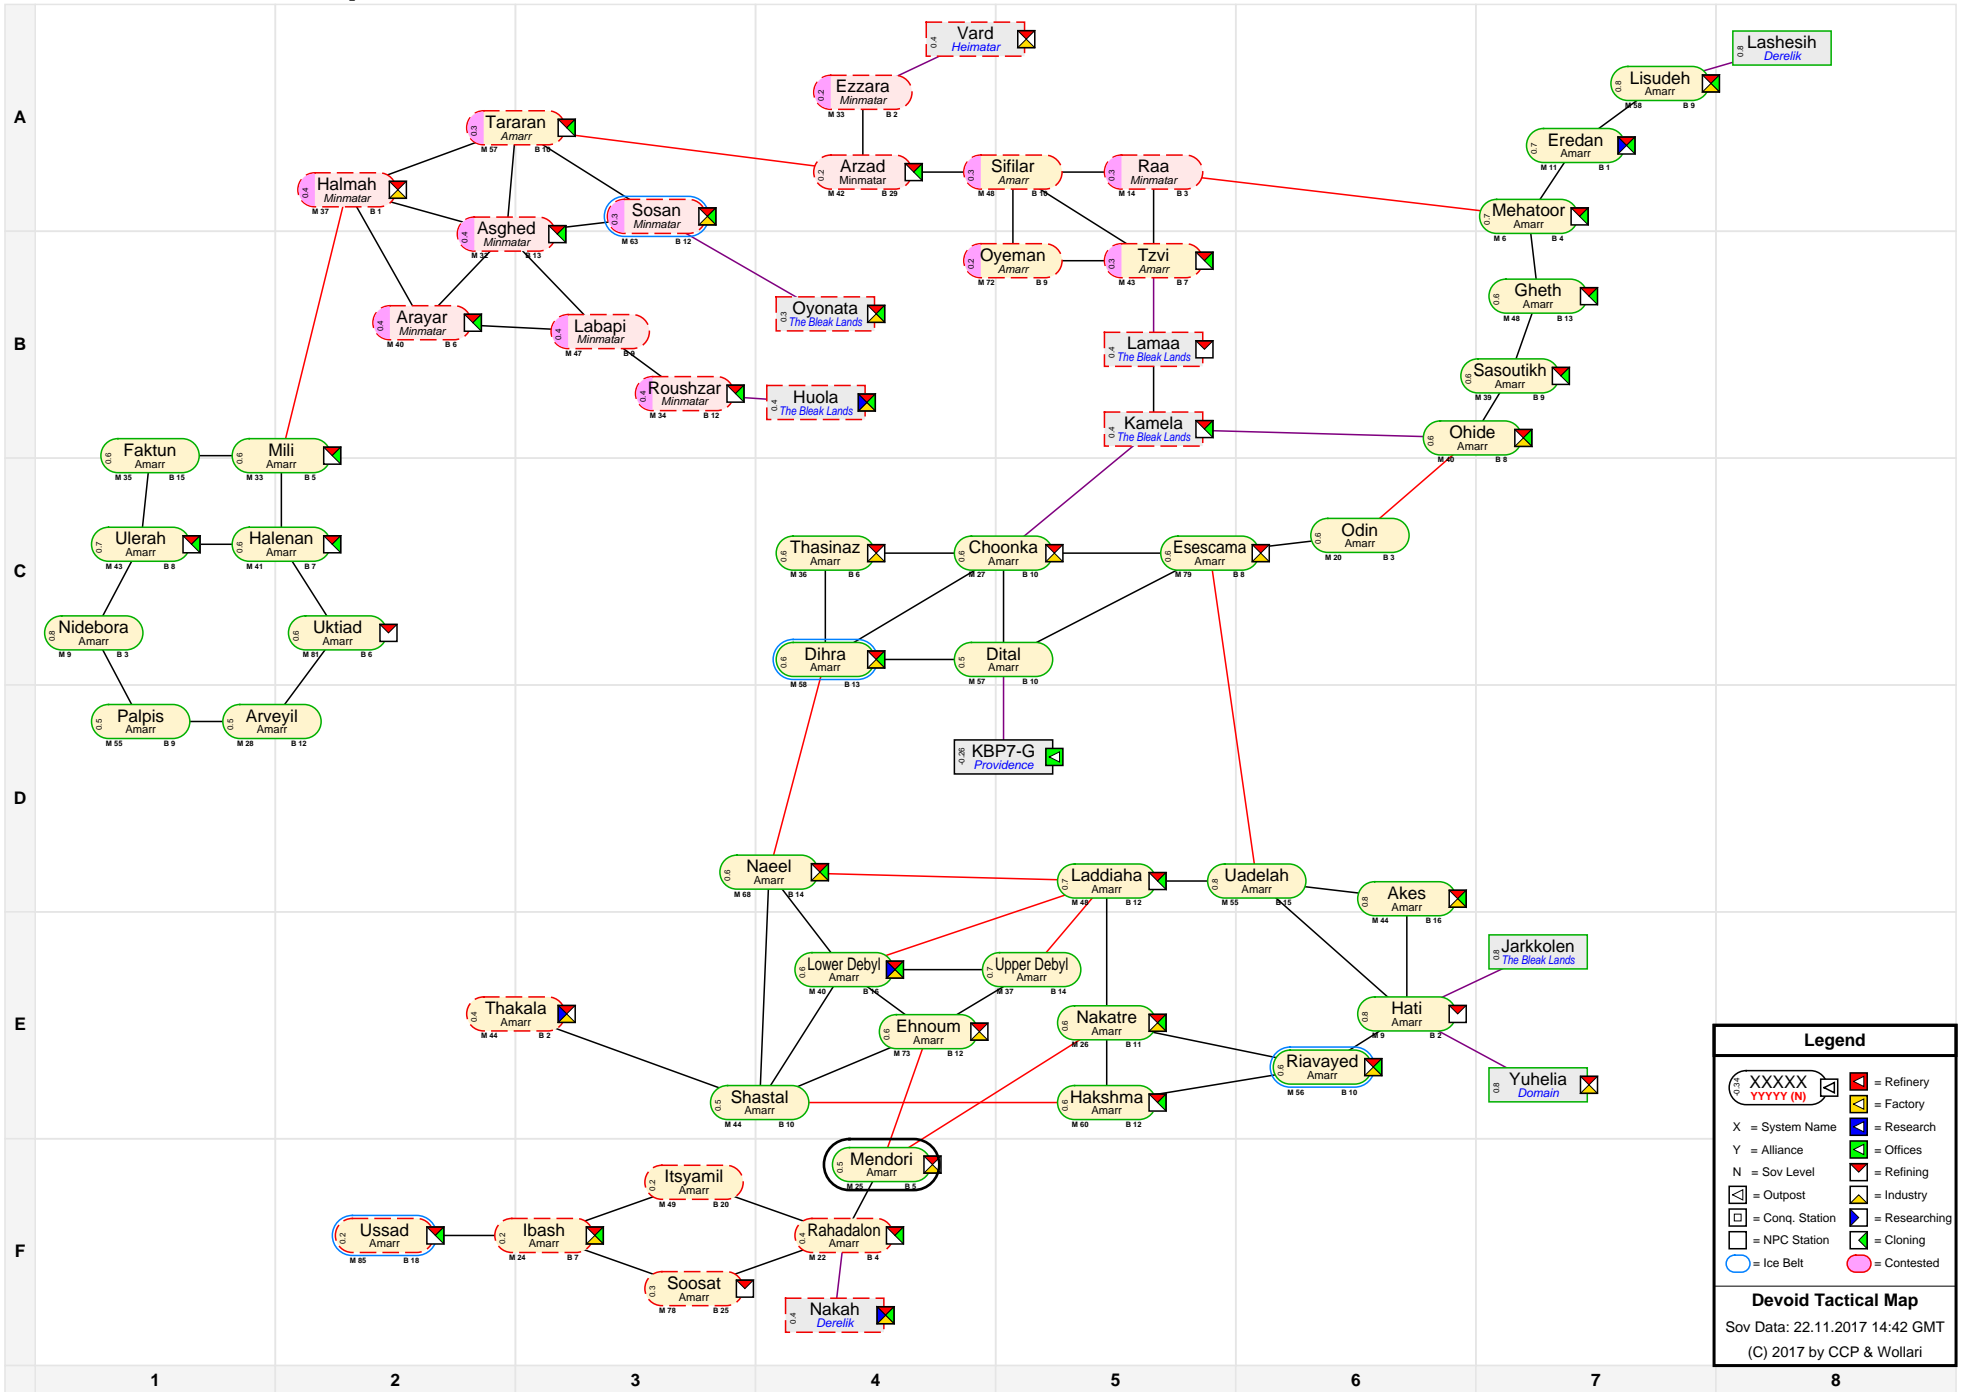

Devoid Tactical Map

Legend

- XXXXX
YYYY (N) = Refinery
- X = System Name
- Y = Alliance
- N = Sov Level
X = Outpost
- C = Conq. Station
- N = NPC Station
- C = Cloning
- Ice Belt
- Y = Factory
- N = Research
- O = Offices
- R = Refining
- I = Industry
- N = Researching
- C = Cloning
- P = Contested

Devoid Tactical Map
 Sov Data: 22.11.2017 14:42 GMT
 (C) 2017 by CCP & Wollari