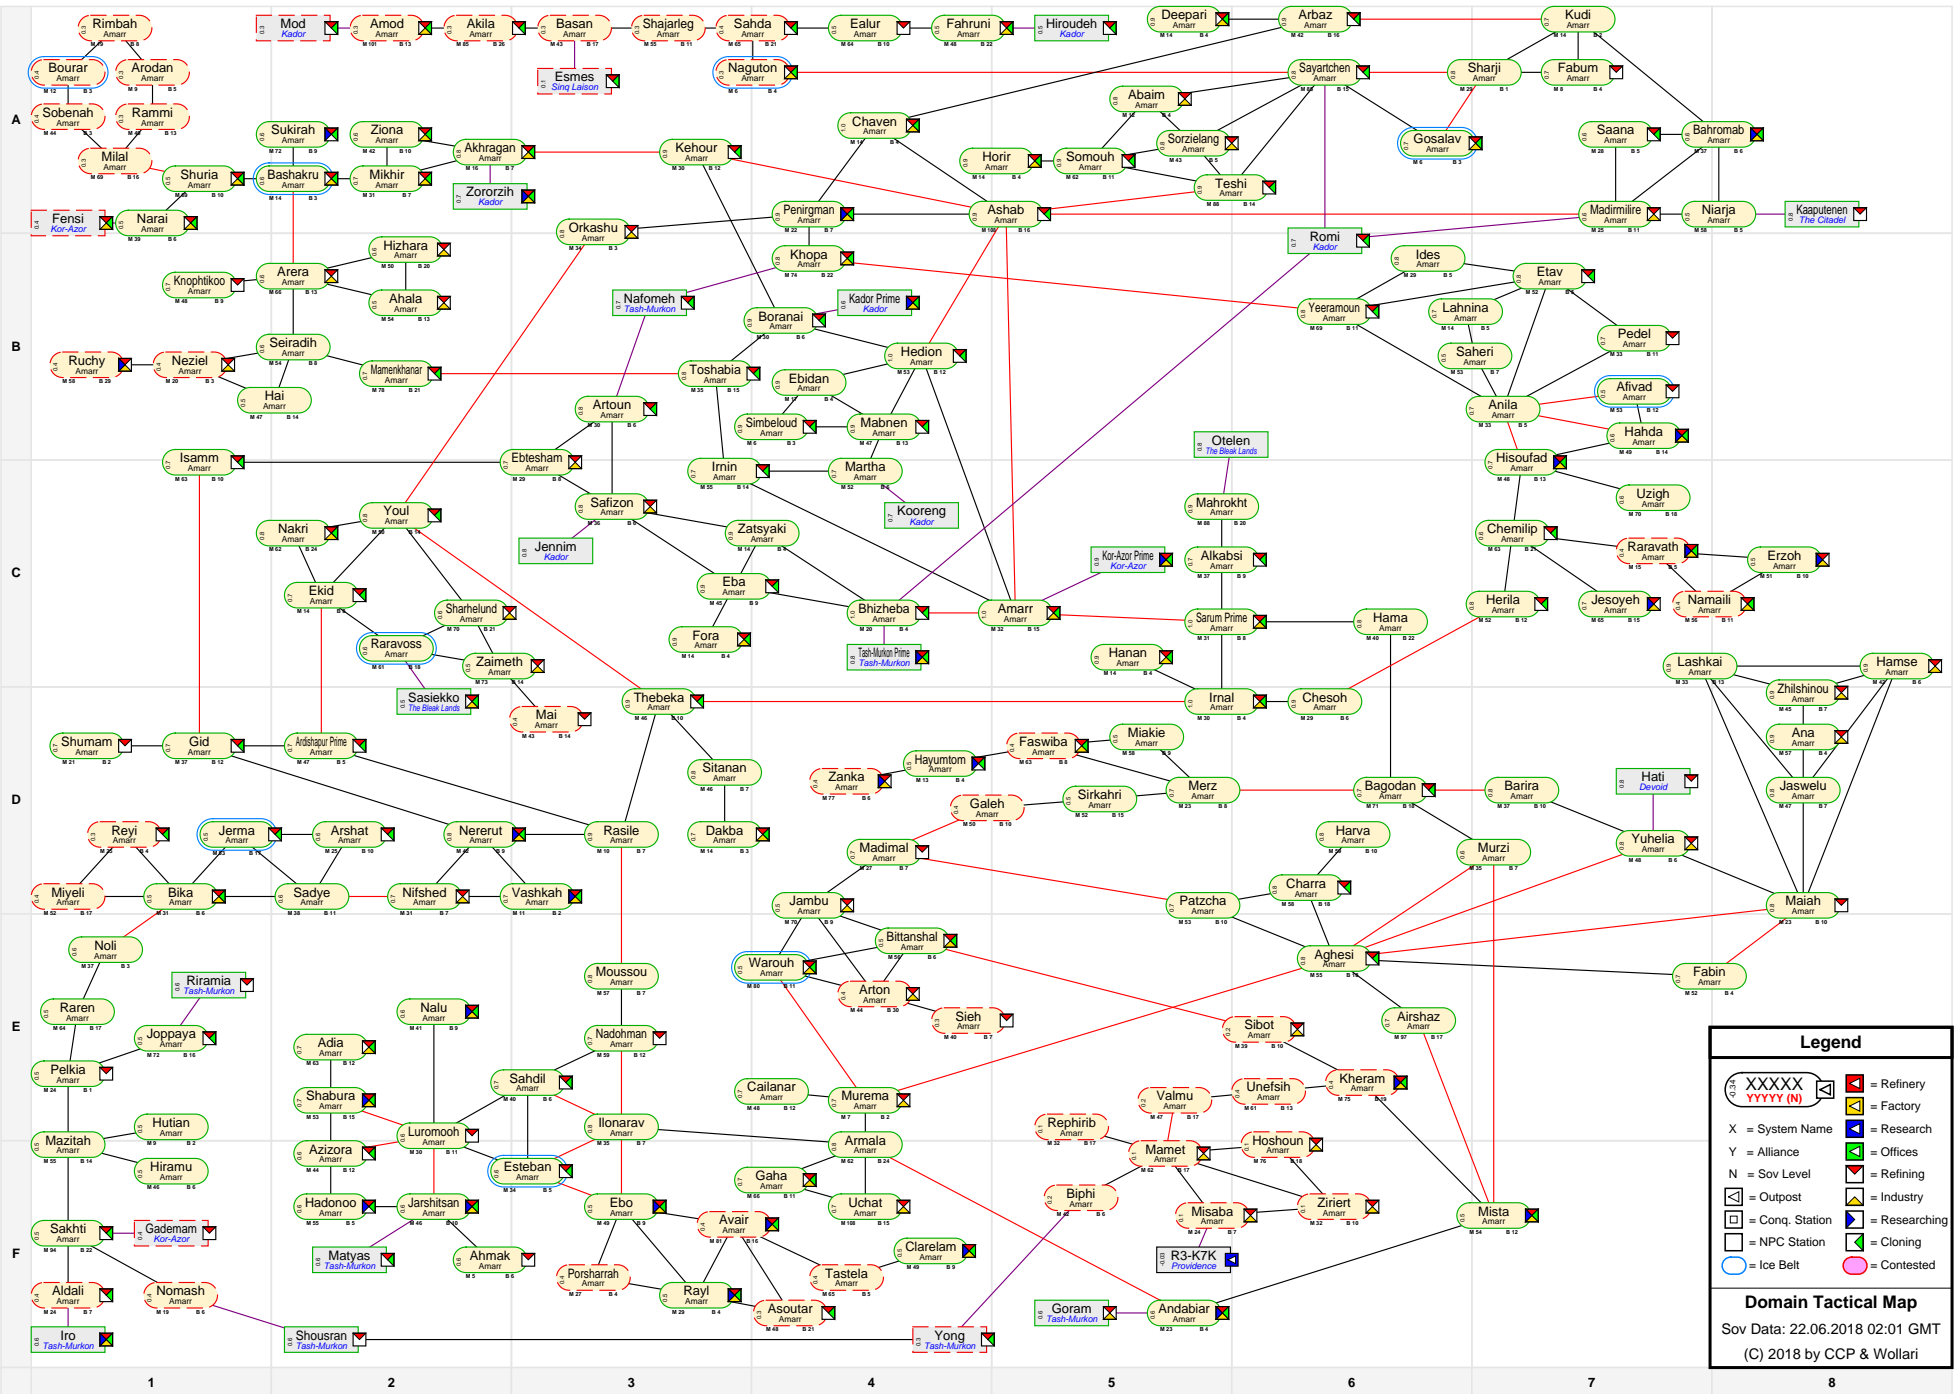

# Domain Tactical Map

**Legend**

- XXXXX YYYYY (N) = Refinery
- X = System Name
- Y = Alliance
- N = Sov Level
- = Postop
- = Conq. Station
- = NPC Station
- = Research
- = Offices
- = Refining
- = Industry
- = Cloning
- = Ice Belt
- = Contested

**Domain Tactical Map**  
 Sov Data: 22.06.2018 02:01 GMT  
 (C) 2018 by CCP & Wollari