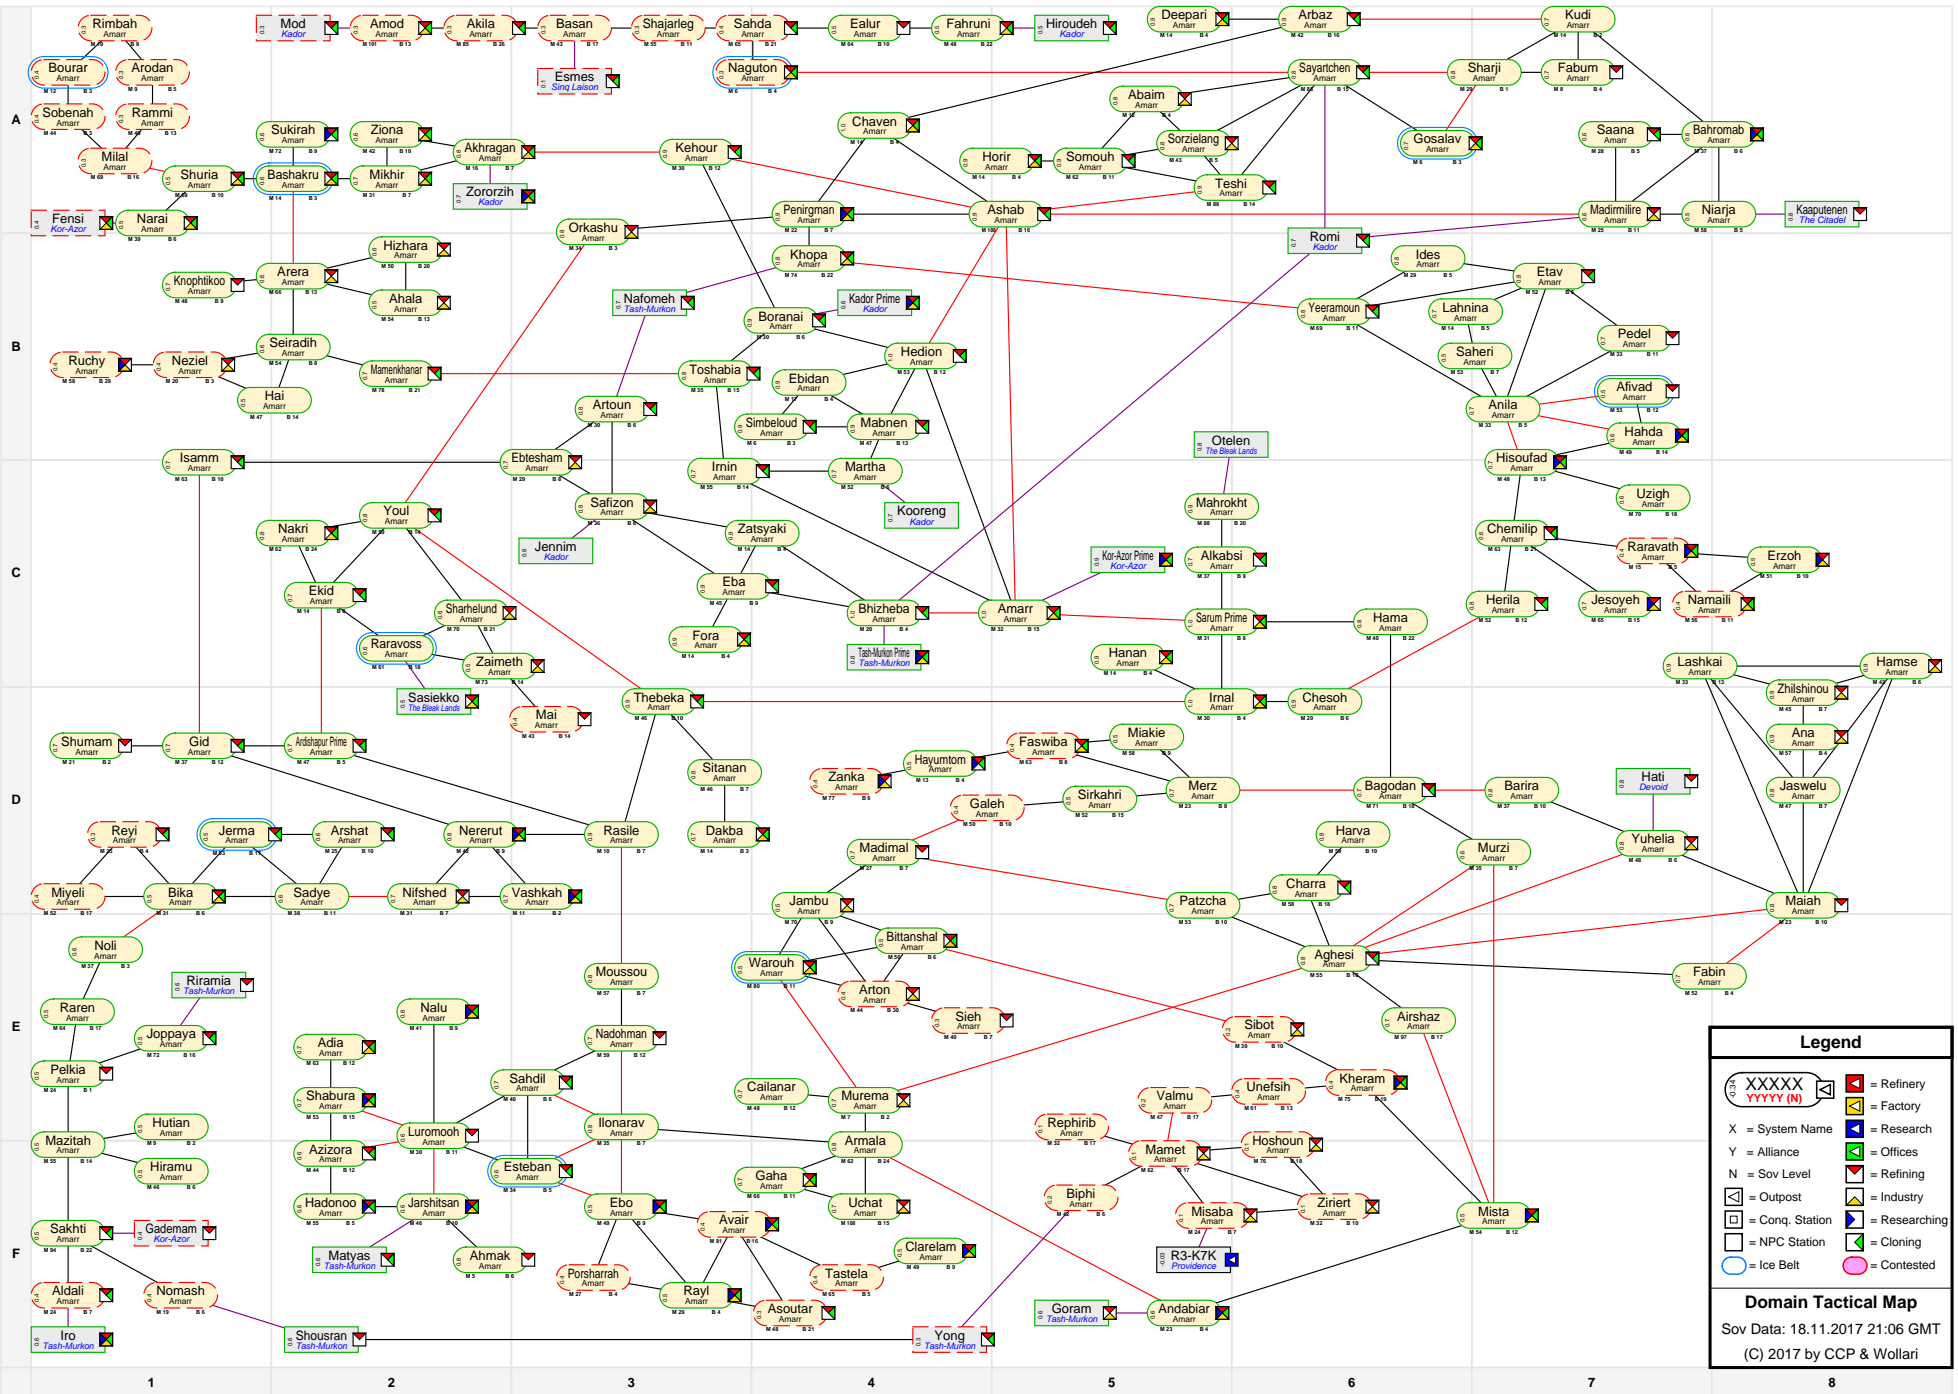

Domain Tactical Map

Legend

- XXXXX YYYYY (N) = Refinery
- X = System Name
- Y = Alliance
- N = Sov Level
- = Outpost
- = Conq. Station
- = NPC Station
- = Cloning
- = Research
- = Offices
- = Refining
- = Industry
- = Contested

Domain Tactical Map
 Sov Data: 18.11.2017 21:06 GMT
 (C) 2017 by CCP & Wollari