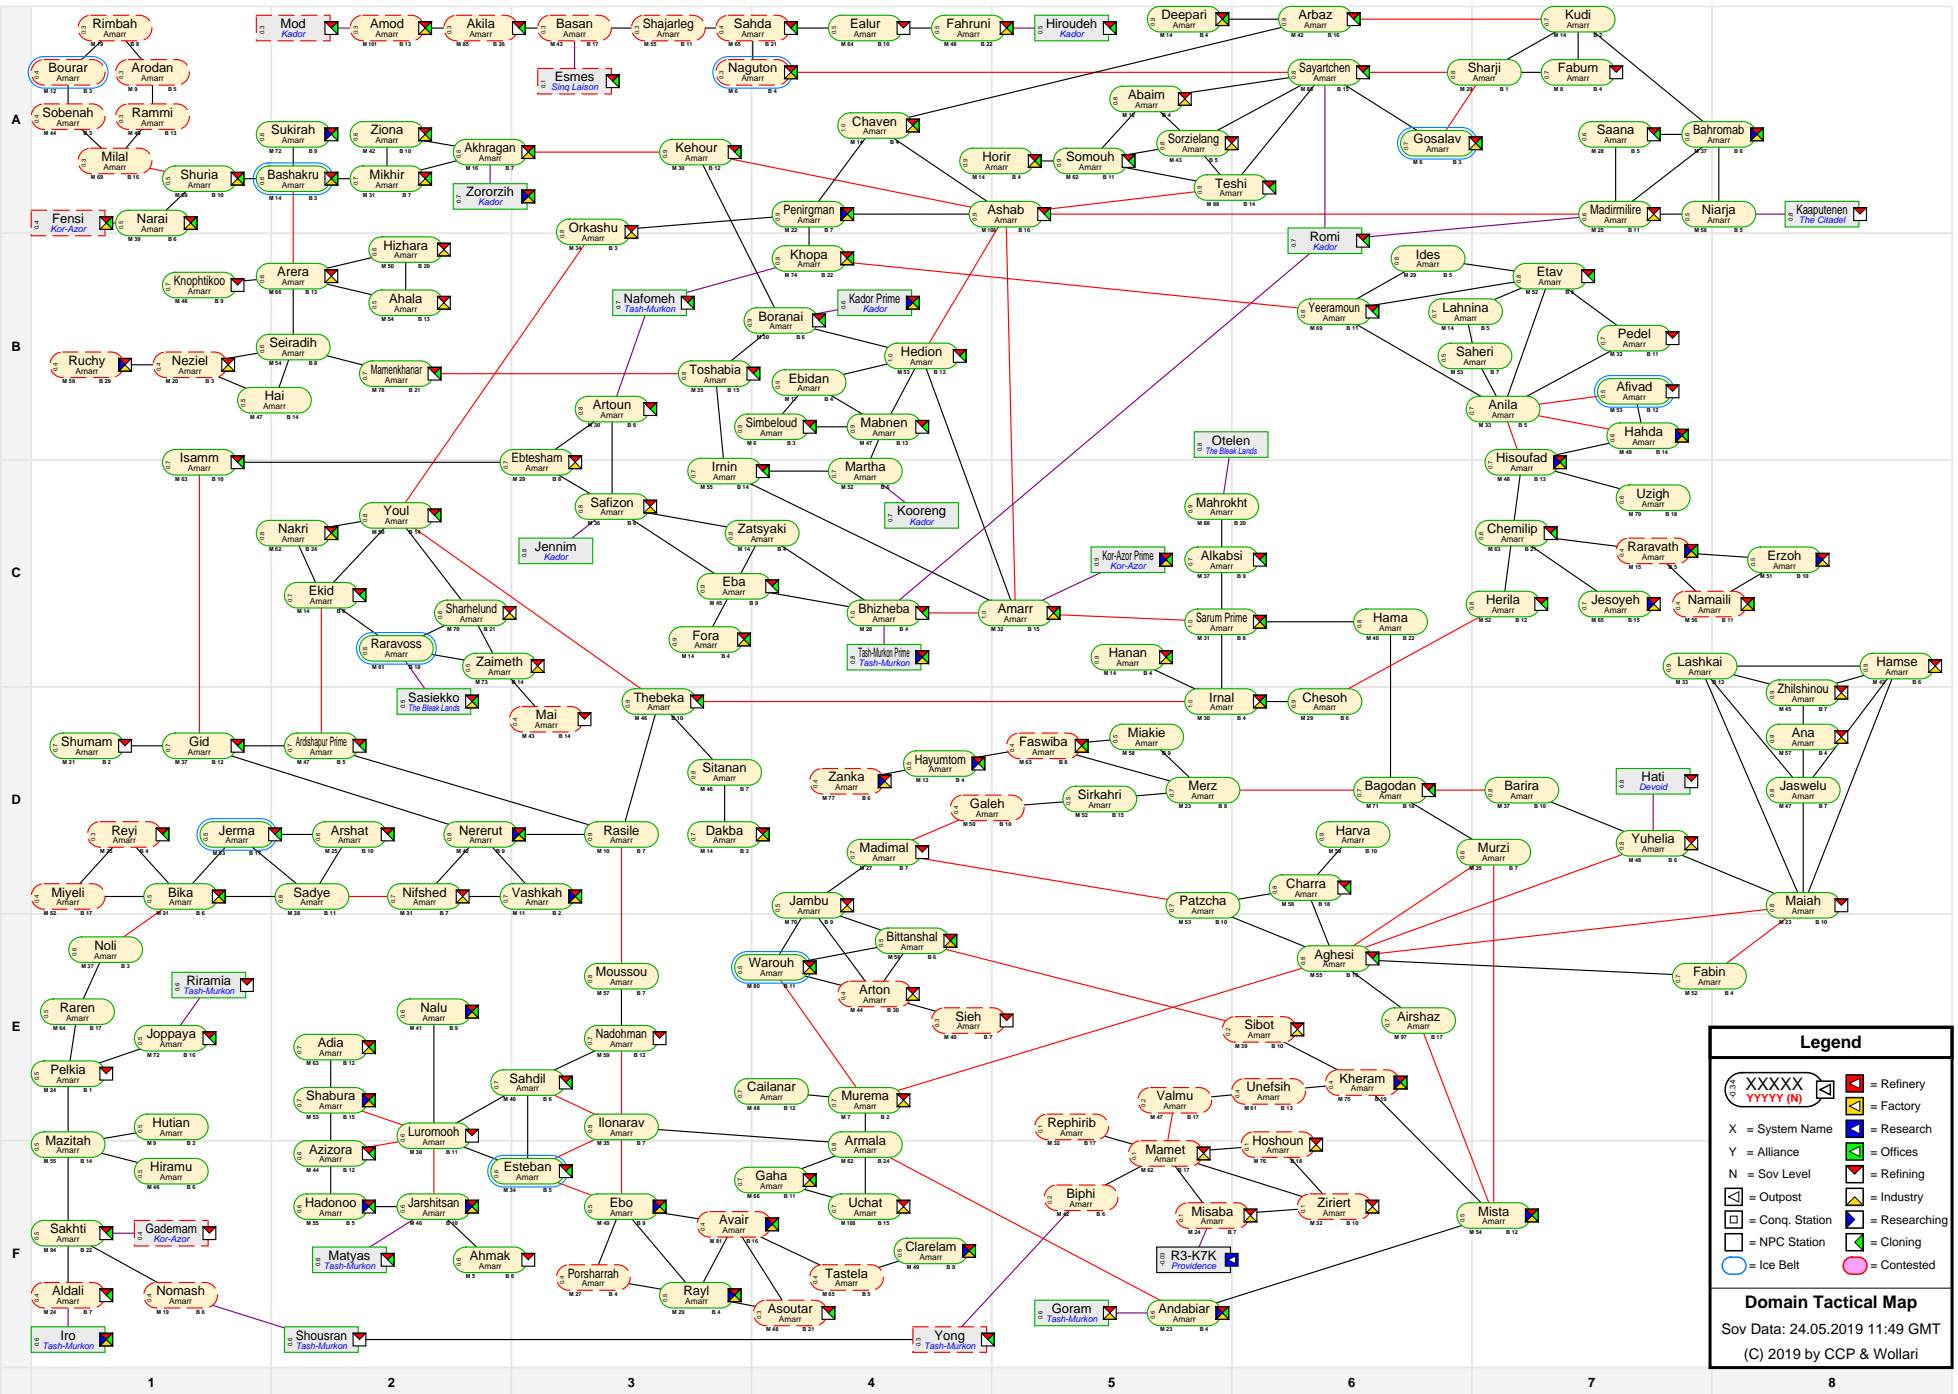

Domain Tactical Map

Legend

- XXXXX YYYYY (N) = Refinery
- X = System Name
- Y = Alliance
- N = Sov Level
- = Postop
- = Conq. Station
- = NPC Station
- = Cloning
- = Research
- = Offices
- = Refining
- = Industry
- = Contested

Domain Tactical Map
 Sov Data: 24.05.2019 11:49 GMT
 (C) 2019 by CCP & Wollari