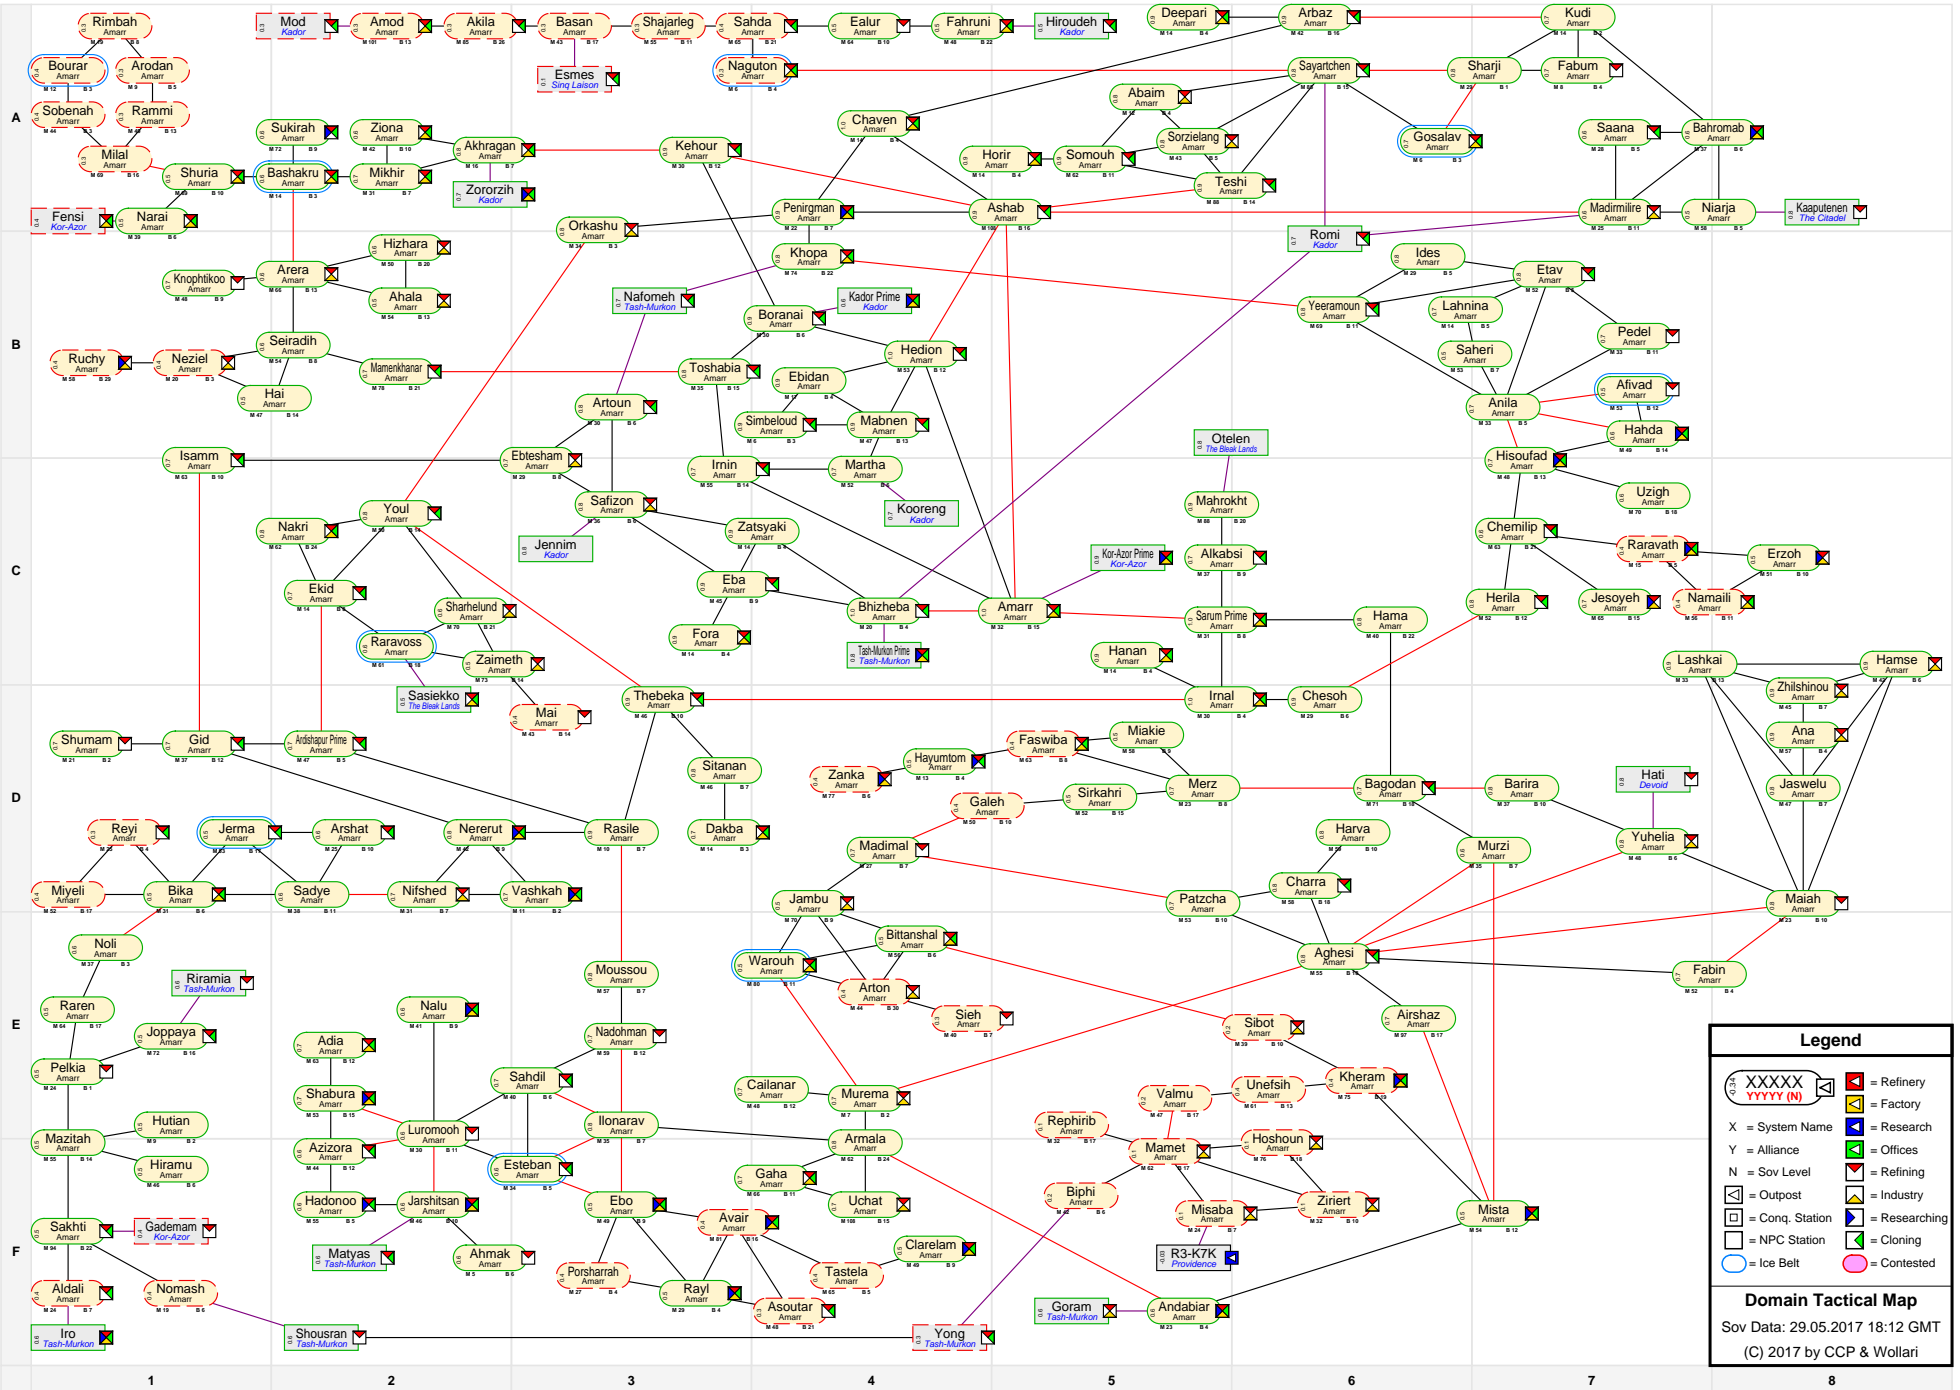

# Domain Tactical Map

**Legend**

- = Refinery
- = System Name
- = Alliance
- = Sov Level
- = Postup
- = Conq. Station
- = NPC Station
- = Research
- = Refining
- = Industry
- = Cloning
- = Contested

**Domain Tactical Map**  
 Sov Data: 29.05.2017 18:12 GMT  
 (C) 2017 by CCP & Wollari