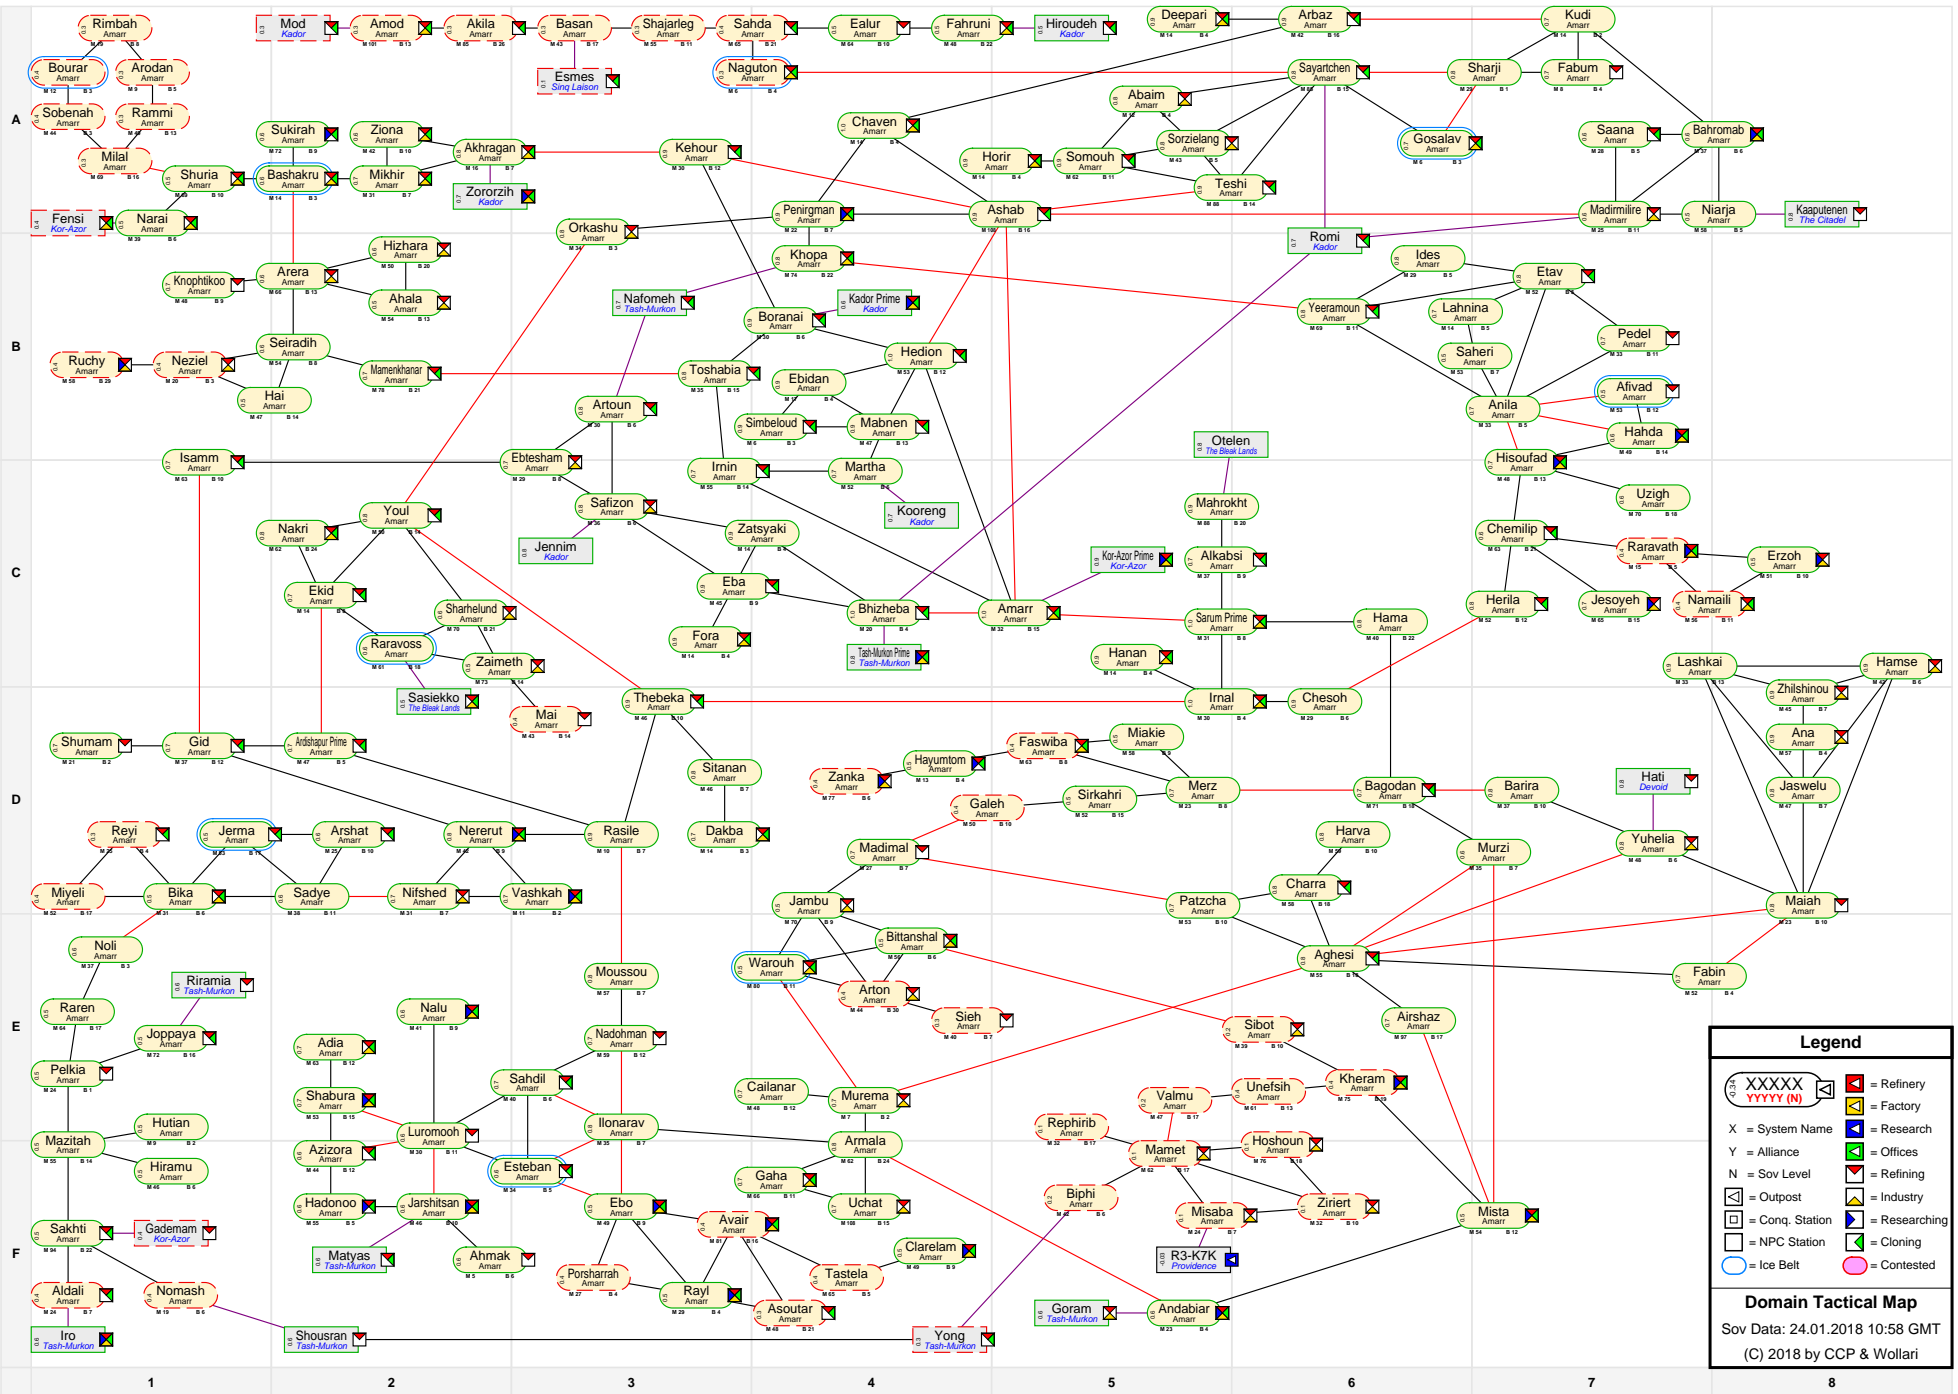

# Domain Tactical Map

**Legend**

- XXXXX (with symbol) = Refinery
- XXXXX (with symbol) = Factory
- X = System Name
- Y = Alliance
- N = Sov Level
- O = Postop
- C = Conq. Station
- R = Researching
- (White box) = NPC Station
- (Light green box) = Cloning
- (Pink box) = Contested

**Domain Tactical Map**  
 Sov Data: 24.01.2018 10:58 GMT  
 (C) 2018 by CCP & Wollari