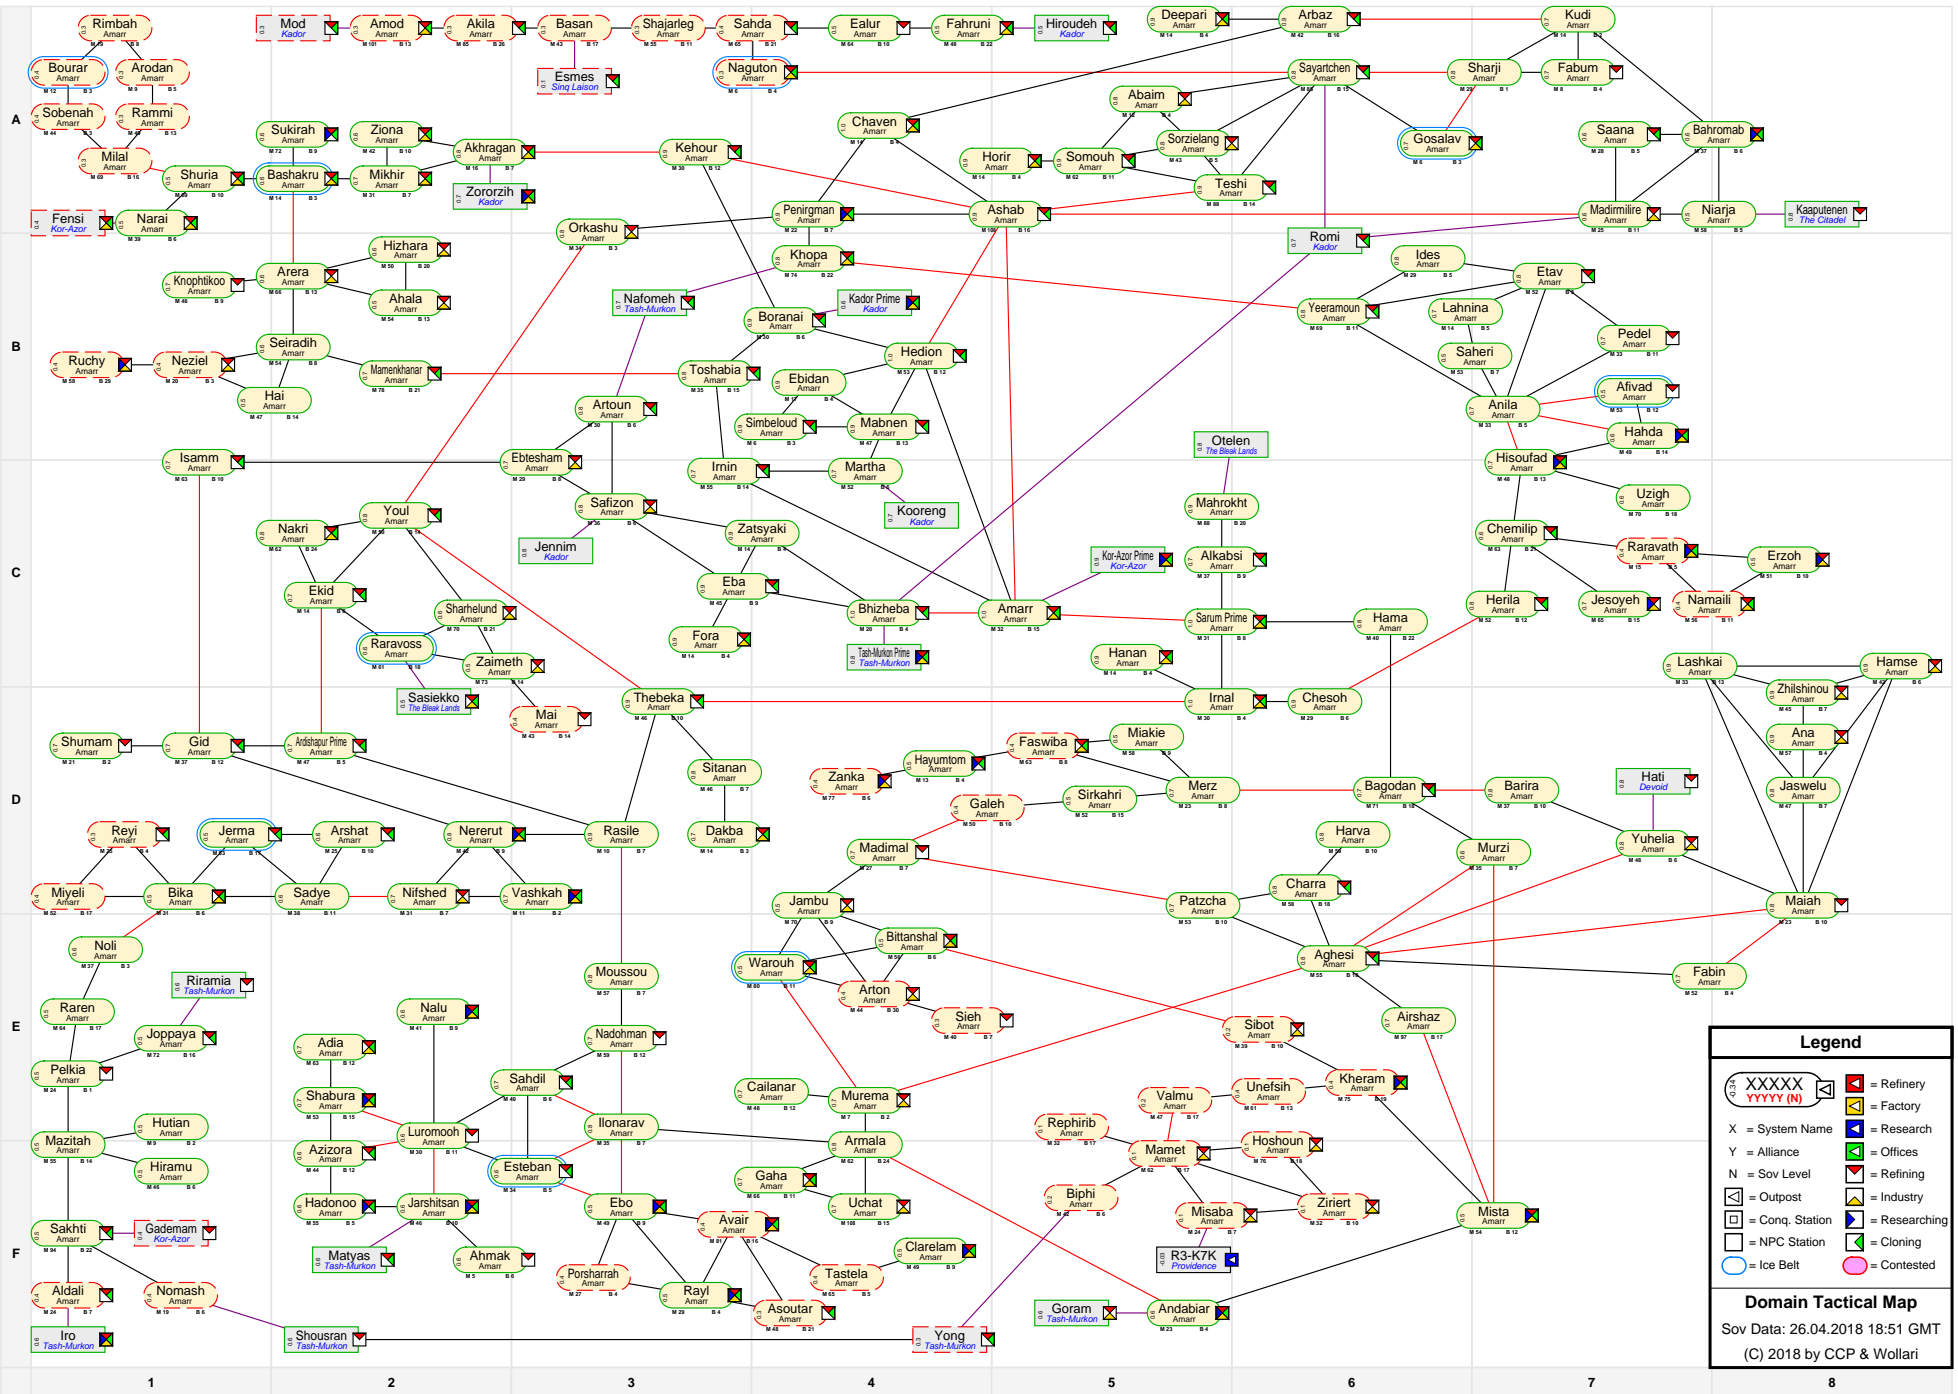

Domain Tactical Map

Legend

XXXXX YYYYY (N) = System Name

X = Alliance

Y = Research

N = Sov Level

□ = Refining

□ = Postop

□ = Conq. Station

□ = NPC Station

□ = Cloning

□ = Contested

Domain Tactical Map

Sov Data: 26.04.2018 18:51 GMT

(C) 2018 by CCP & Wollari