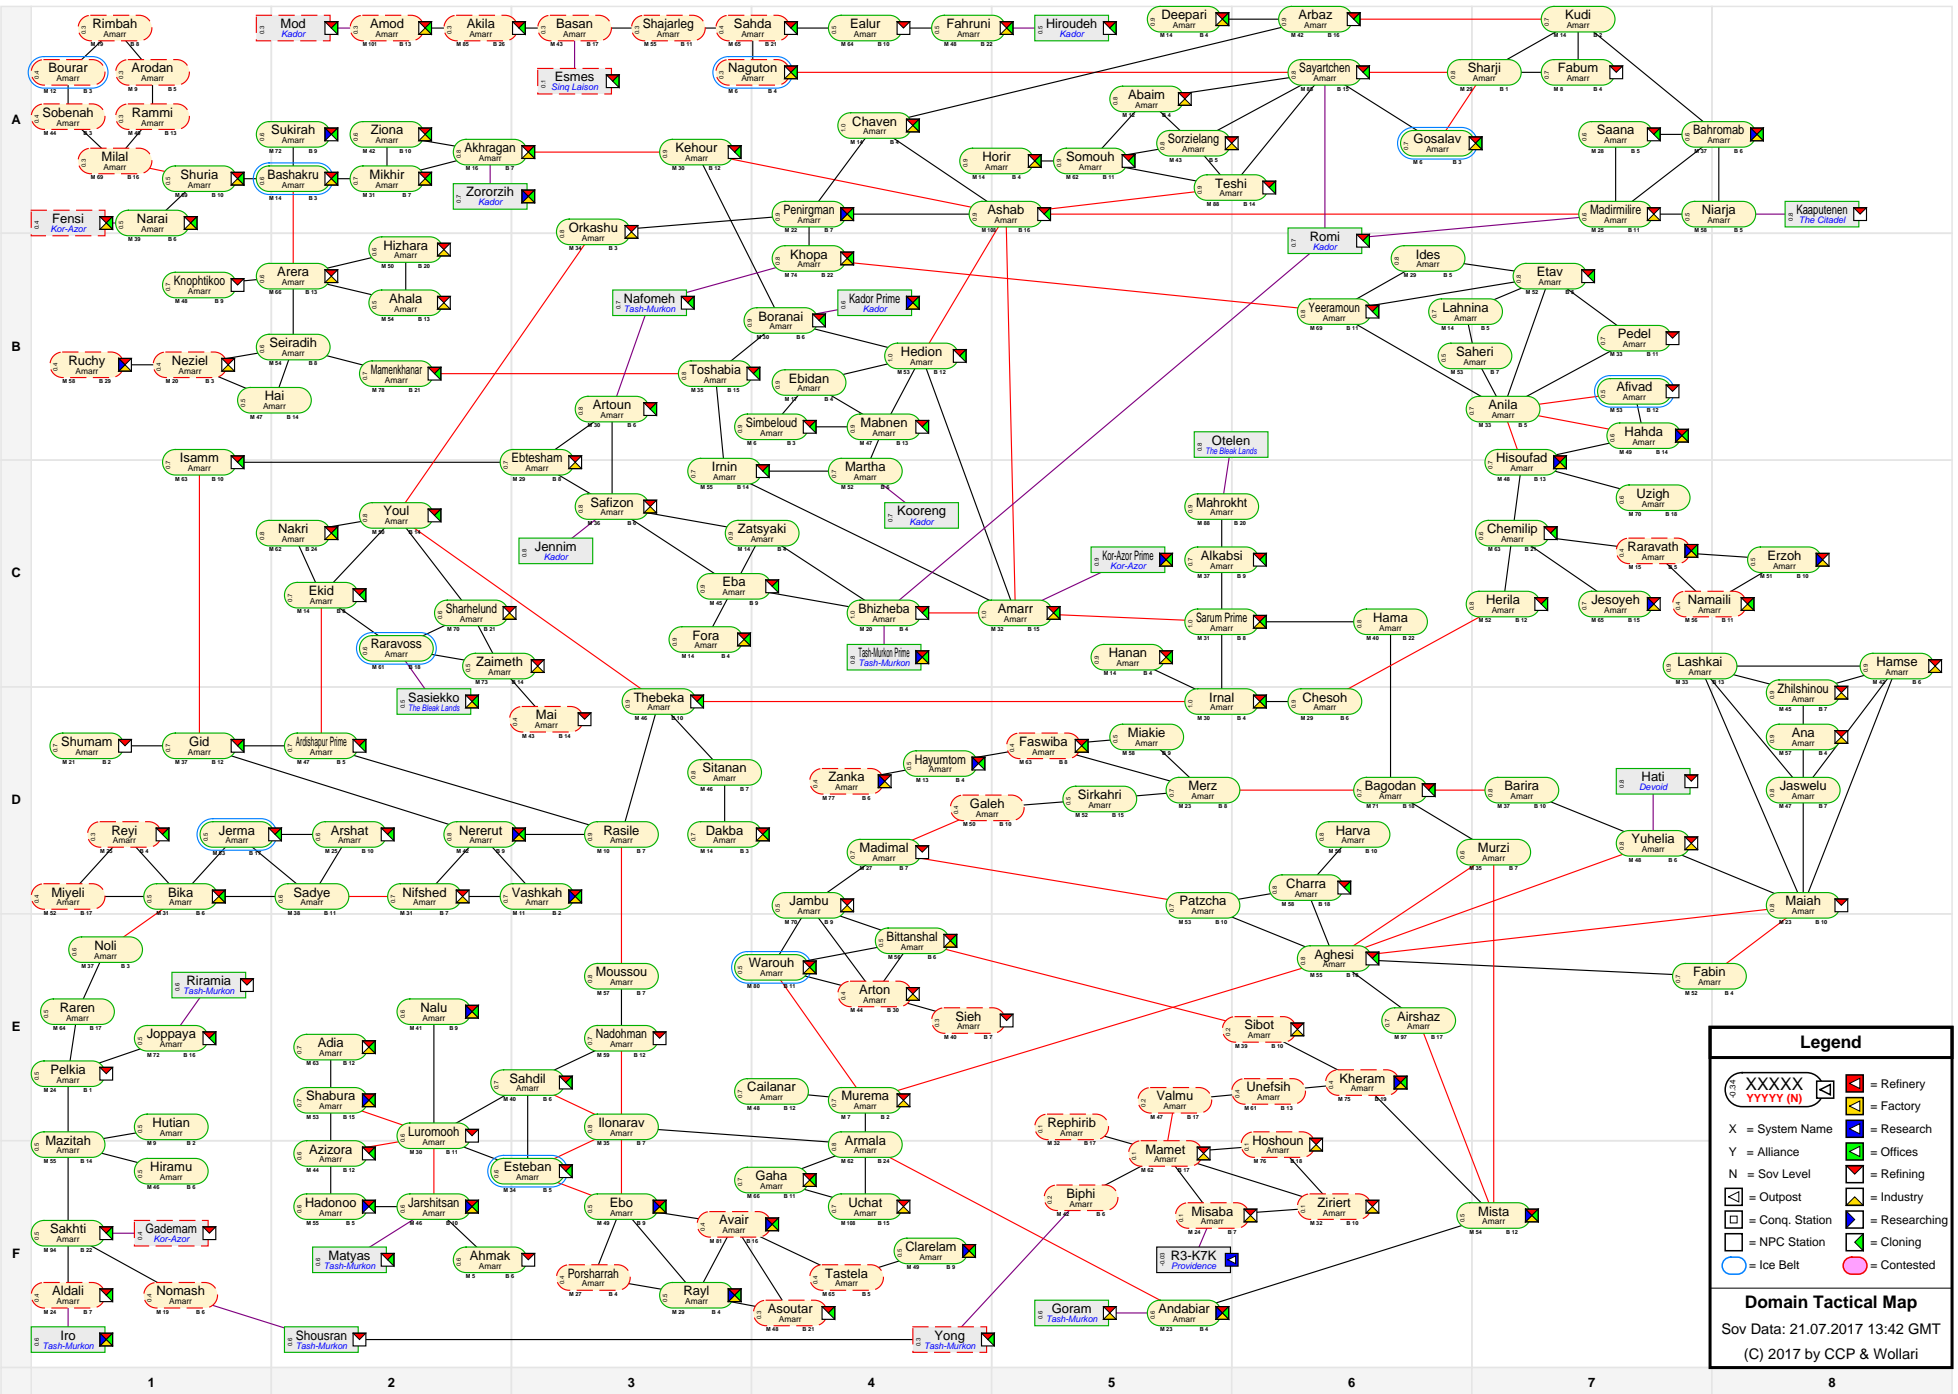

Domain Tactical Map

Legend

XXXXX YYYY (N) = Refinery
XXXX = Factory
X = System Name
Y = Alliance
N = Sov Level
N = Refining
N = Industry
N = Post
N = Conq. Station
N = Researching
N = NPC Station
N = Cloning
N = Contested

Domain Tactical Map
 Sov Data: 21.07.2017 13:42 GMT
 (C) 2017 by CCP & Wollari