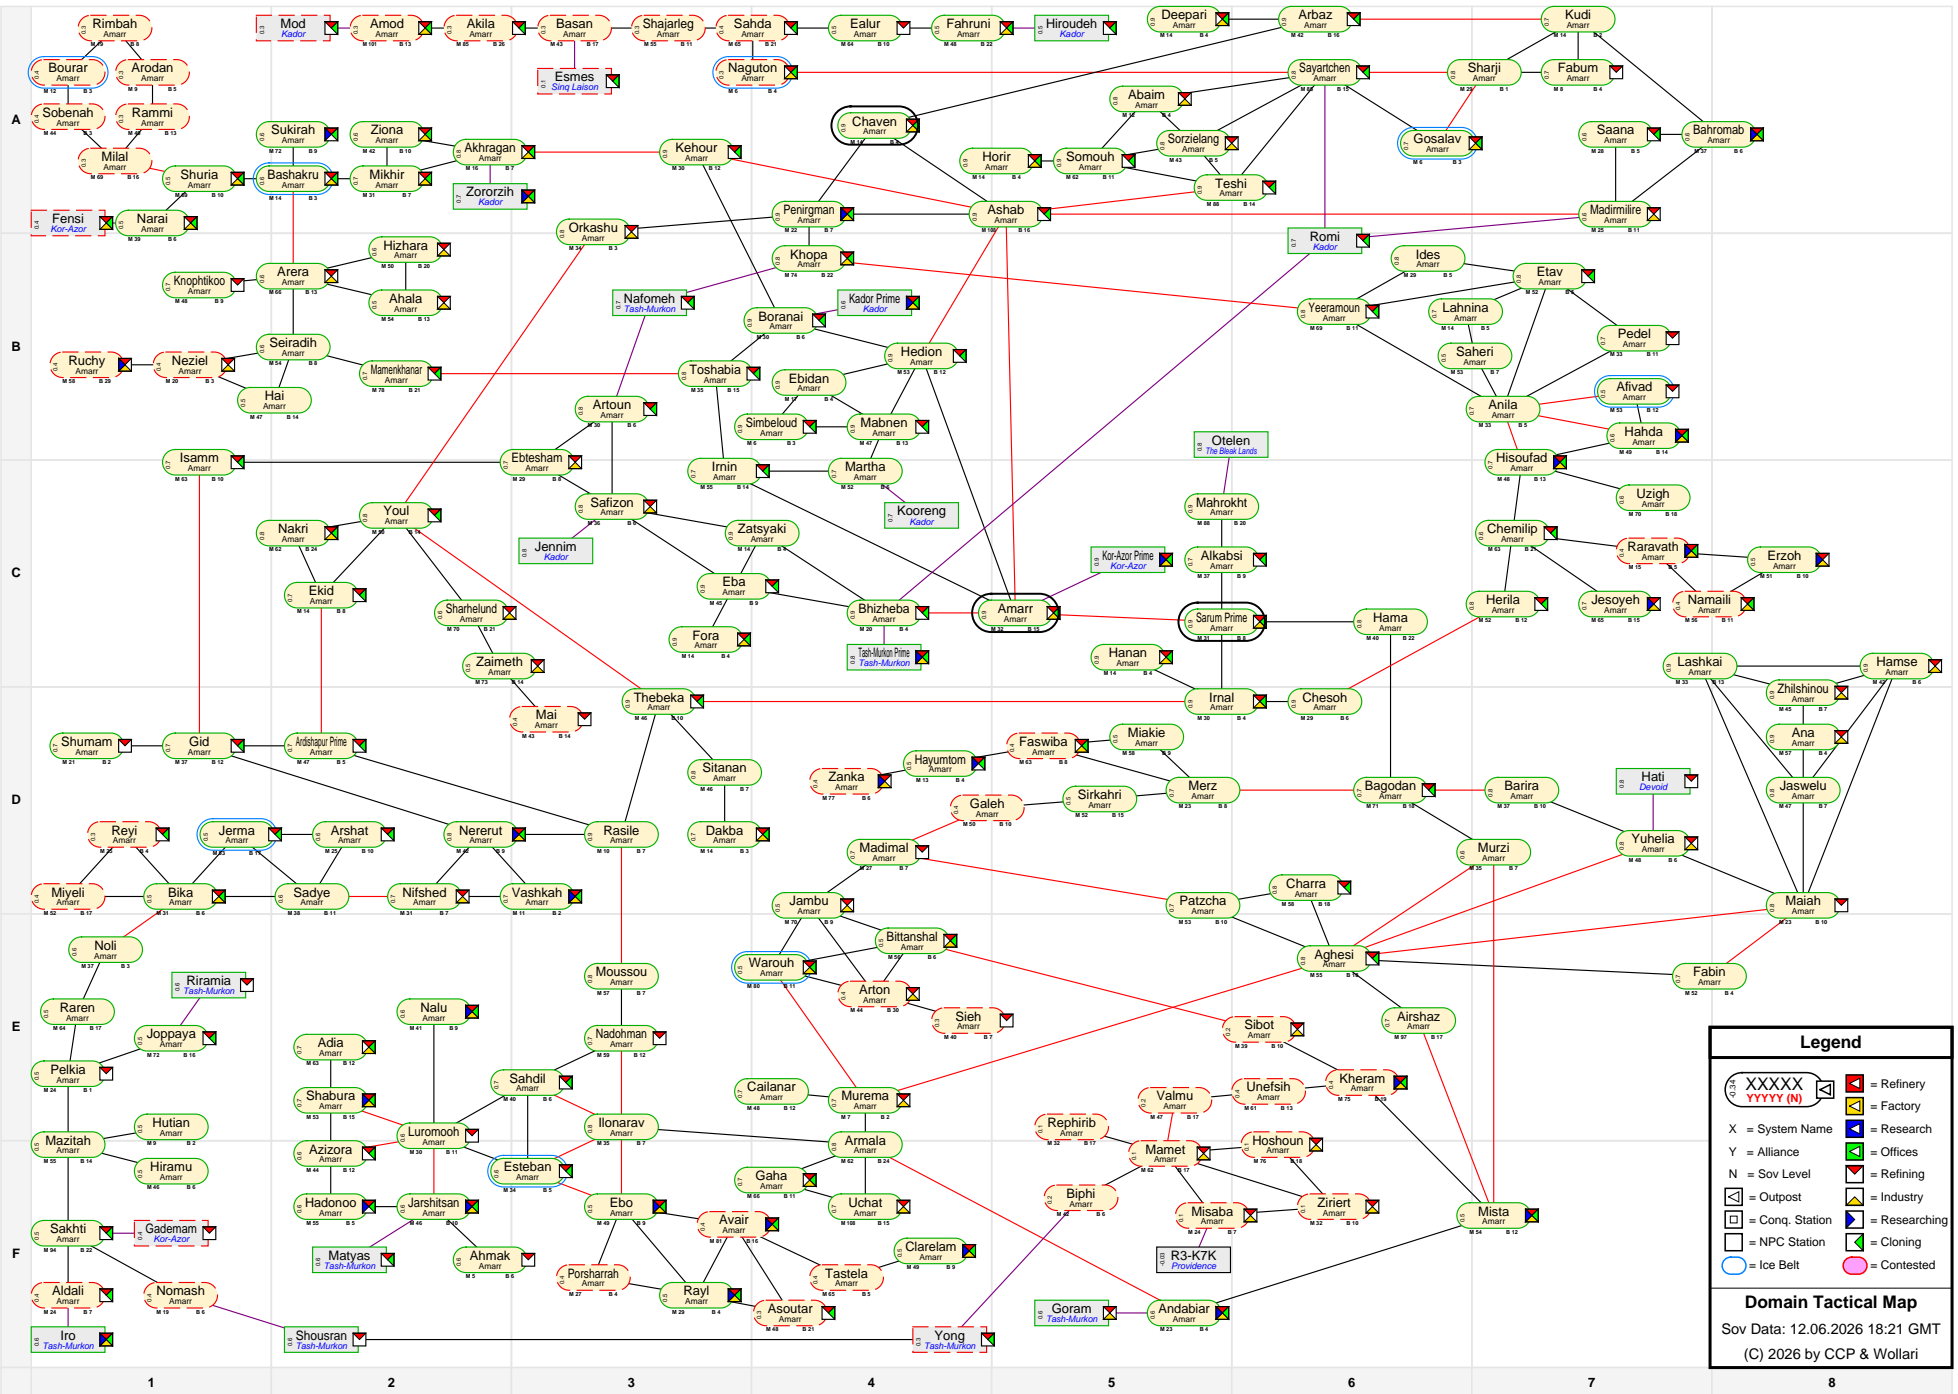

# Domain Tactical Map

**Legend**

XXXXX  
YYYY (N) ■ = Refinery  
XXXXX  
YYYY (N) ■ = Factory  
X = System Name  
Y = Alliance  
N = Sov Level  
O = Refining  
I = Industry  
C = Conq. Station  
R = Research  
Cl = Cloning  
XXXXX  
YYYY (N) = NPC Station  
XXXXX  
YYYY (N) = Ice Belt  
XXXXX  
YYYY (N) = Contested

**Domain Tactical Map**  
 Sov Data: 12.06.2026 18:21 GMT  
 (C) 2026 by CCP & Wollari