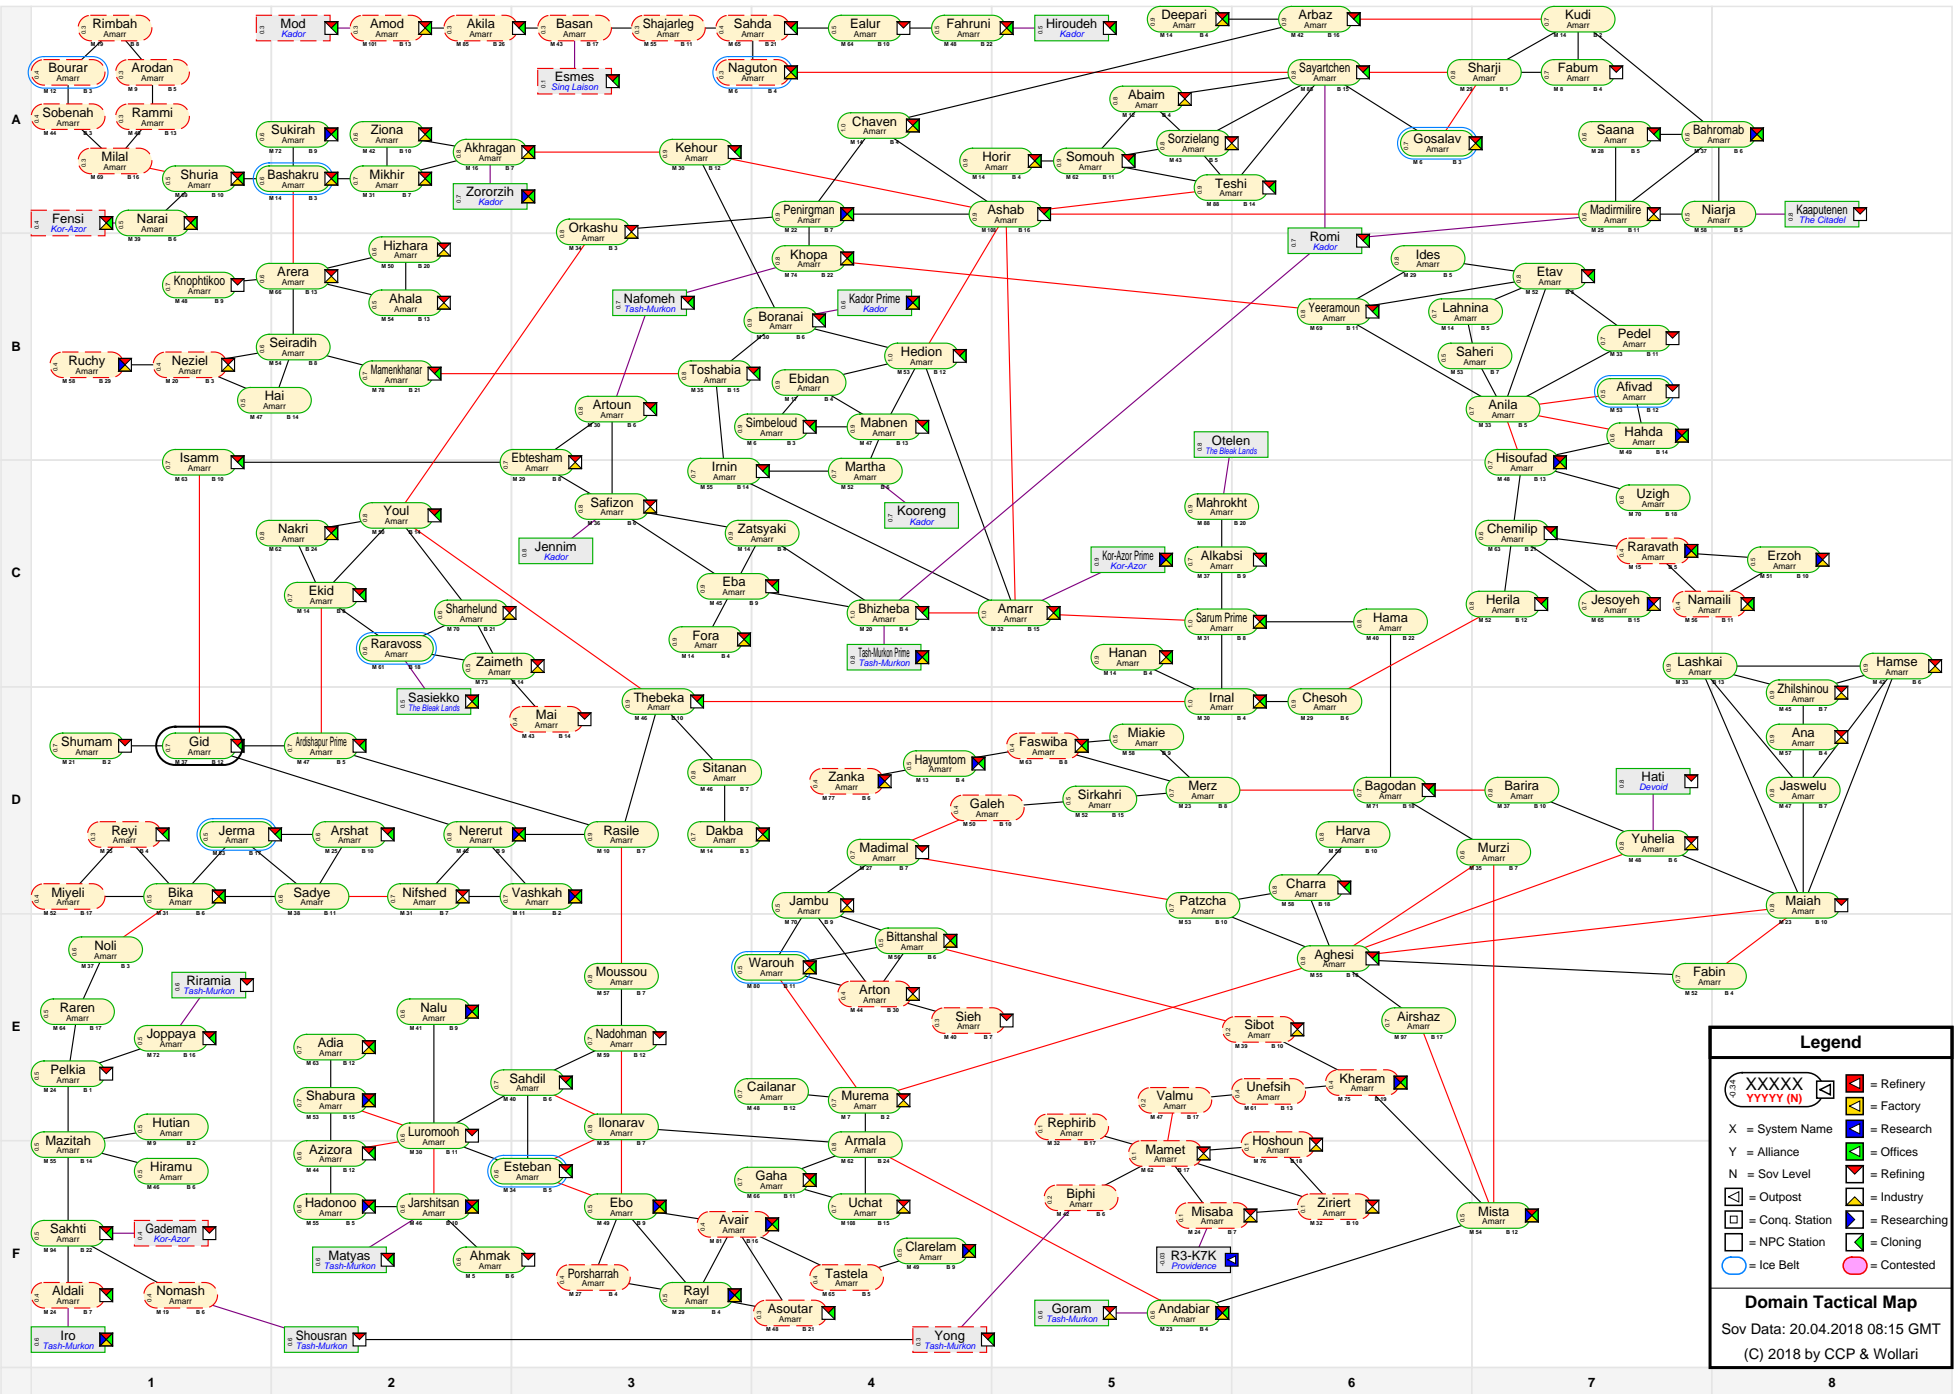

# Domain Tactical Map

**Legend**

XXXXX (with red square) = Refinery  
 YYYY (N) (with yellow square) = Factory  
 X (with blue square) = System Name  
 Y (with green square) = Alliance  
 N (with red square) = Sov Level  
 □ (with blue square) = Post  
 □ (with yellow square) = Industry  
 □ (with blue square) = Conq. Station  
 □ (with blue square) = NPC Station  
 □ (with blue square) = Cloning  
 □ (with blue square) = Researching  
 □ (with blue square) = Contested

**Domain Tactical Map**  
 Sov Data: 20.04.2018 08:15 GMT  
 (C) 2018 by CCP & Wollari