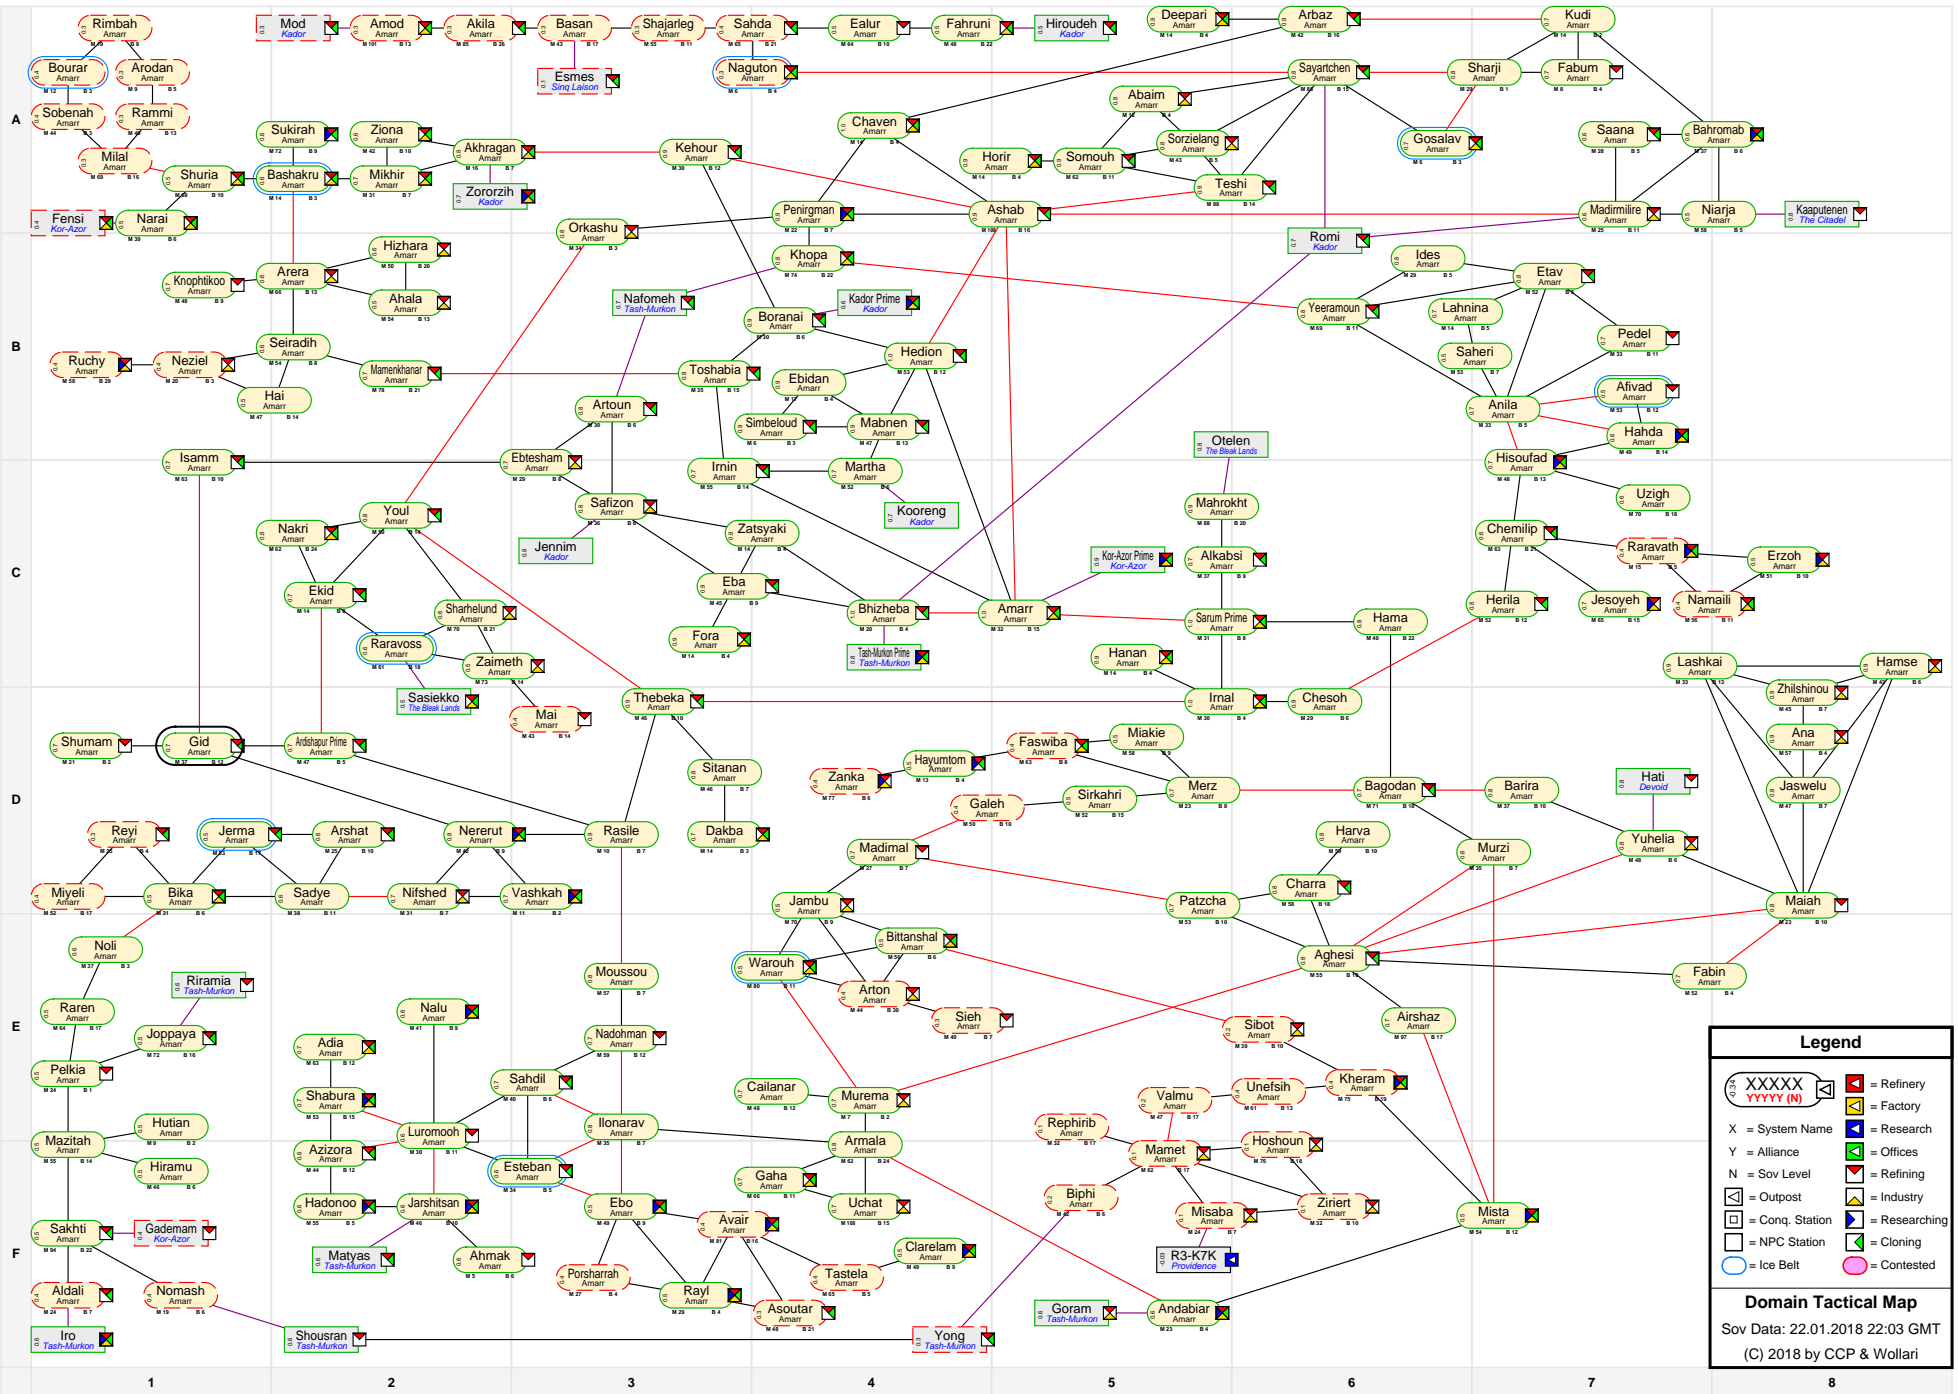

# Domain Tactical Map

**Legend**

- XXXXX YYYYY (N) = Refinery
- X = System Name
- Y = Alliance
- N = Sov Level
- = Outpost
- = Conq. Station
- = NPC Station
- = Cloning
- = Research
- = Offices
- = Refining
- = Industry
- = Contested

**Domain Tactical Map**  
 Sov Data: 22.01.2018 22:03 GMT  
 (C) 2018 by CCP & Wollari