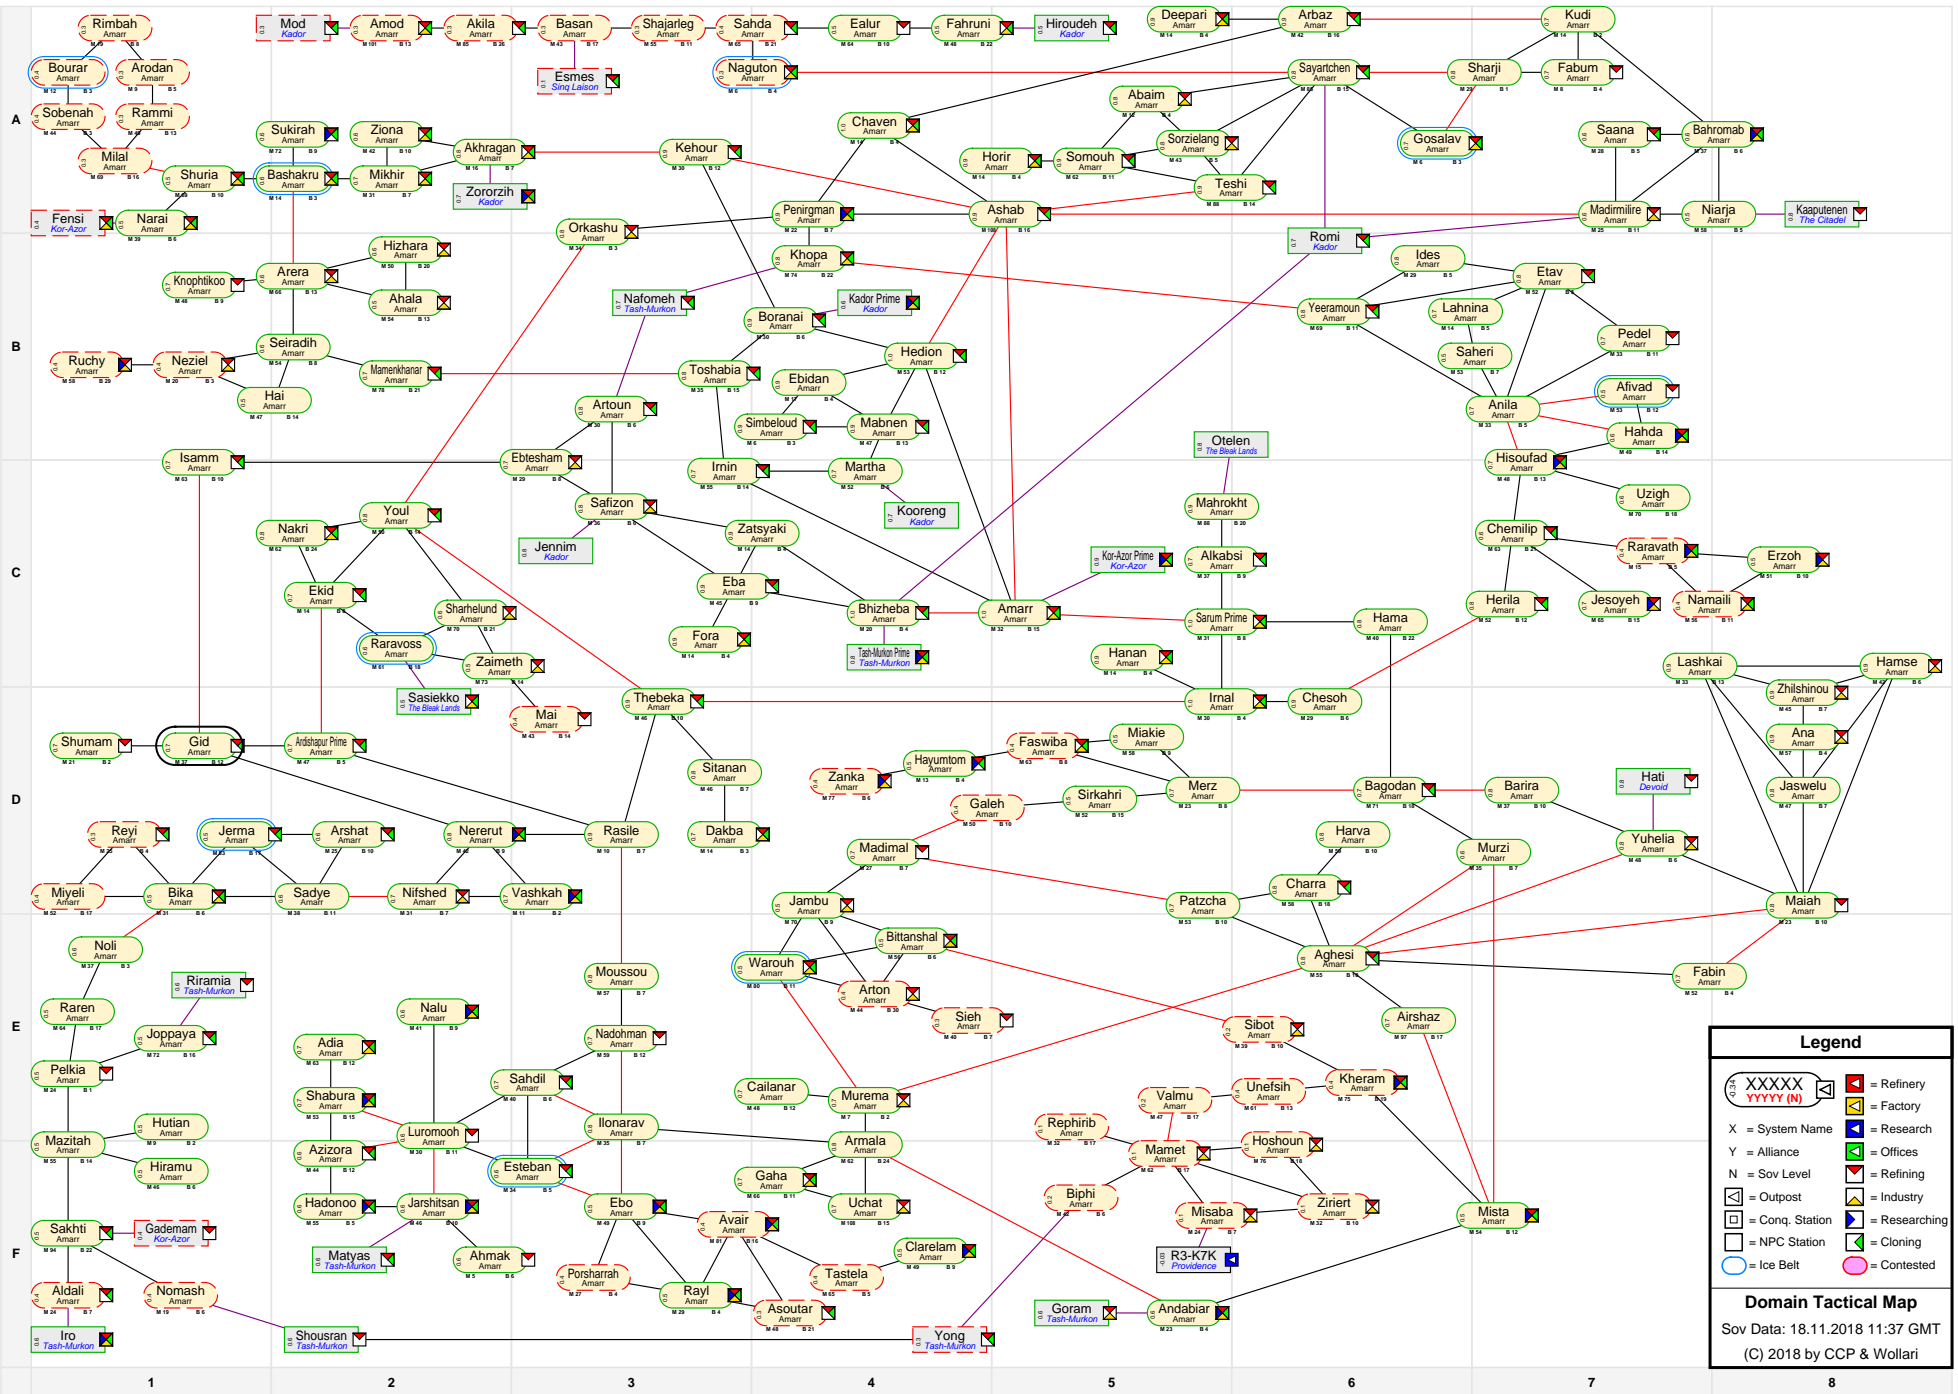

# Domain Tactical Map

**Legend**

XXXXX  
YYYY (N)
X = Refinery  
X = Factory  
X = Research  
X = Offices  
X = Refining  
X = Industry  
X = Conq. Station  
X = NPC Station  
X = Cloning  
● = Contested

**Domain Tactical Map**  
 Sov Data: 18.11.2018 11:37 GMT  
 (C) 2018 by CCP & Wollari