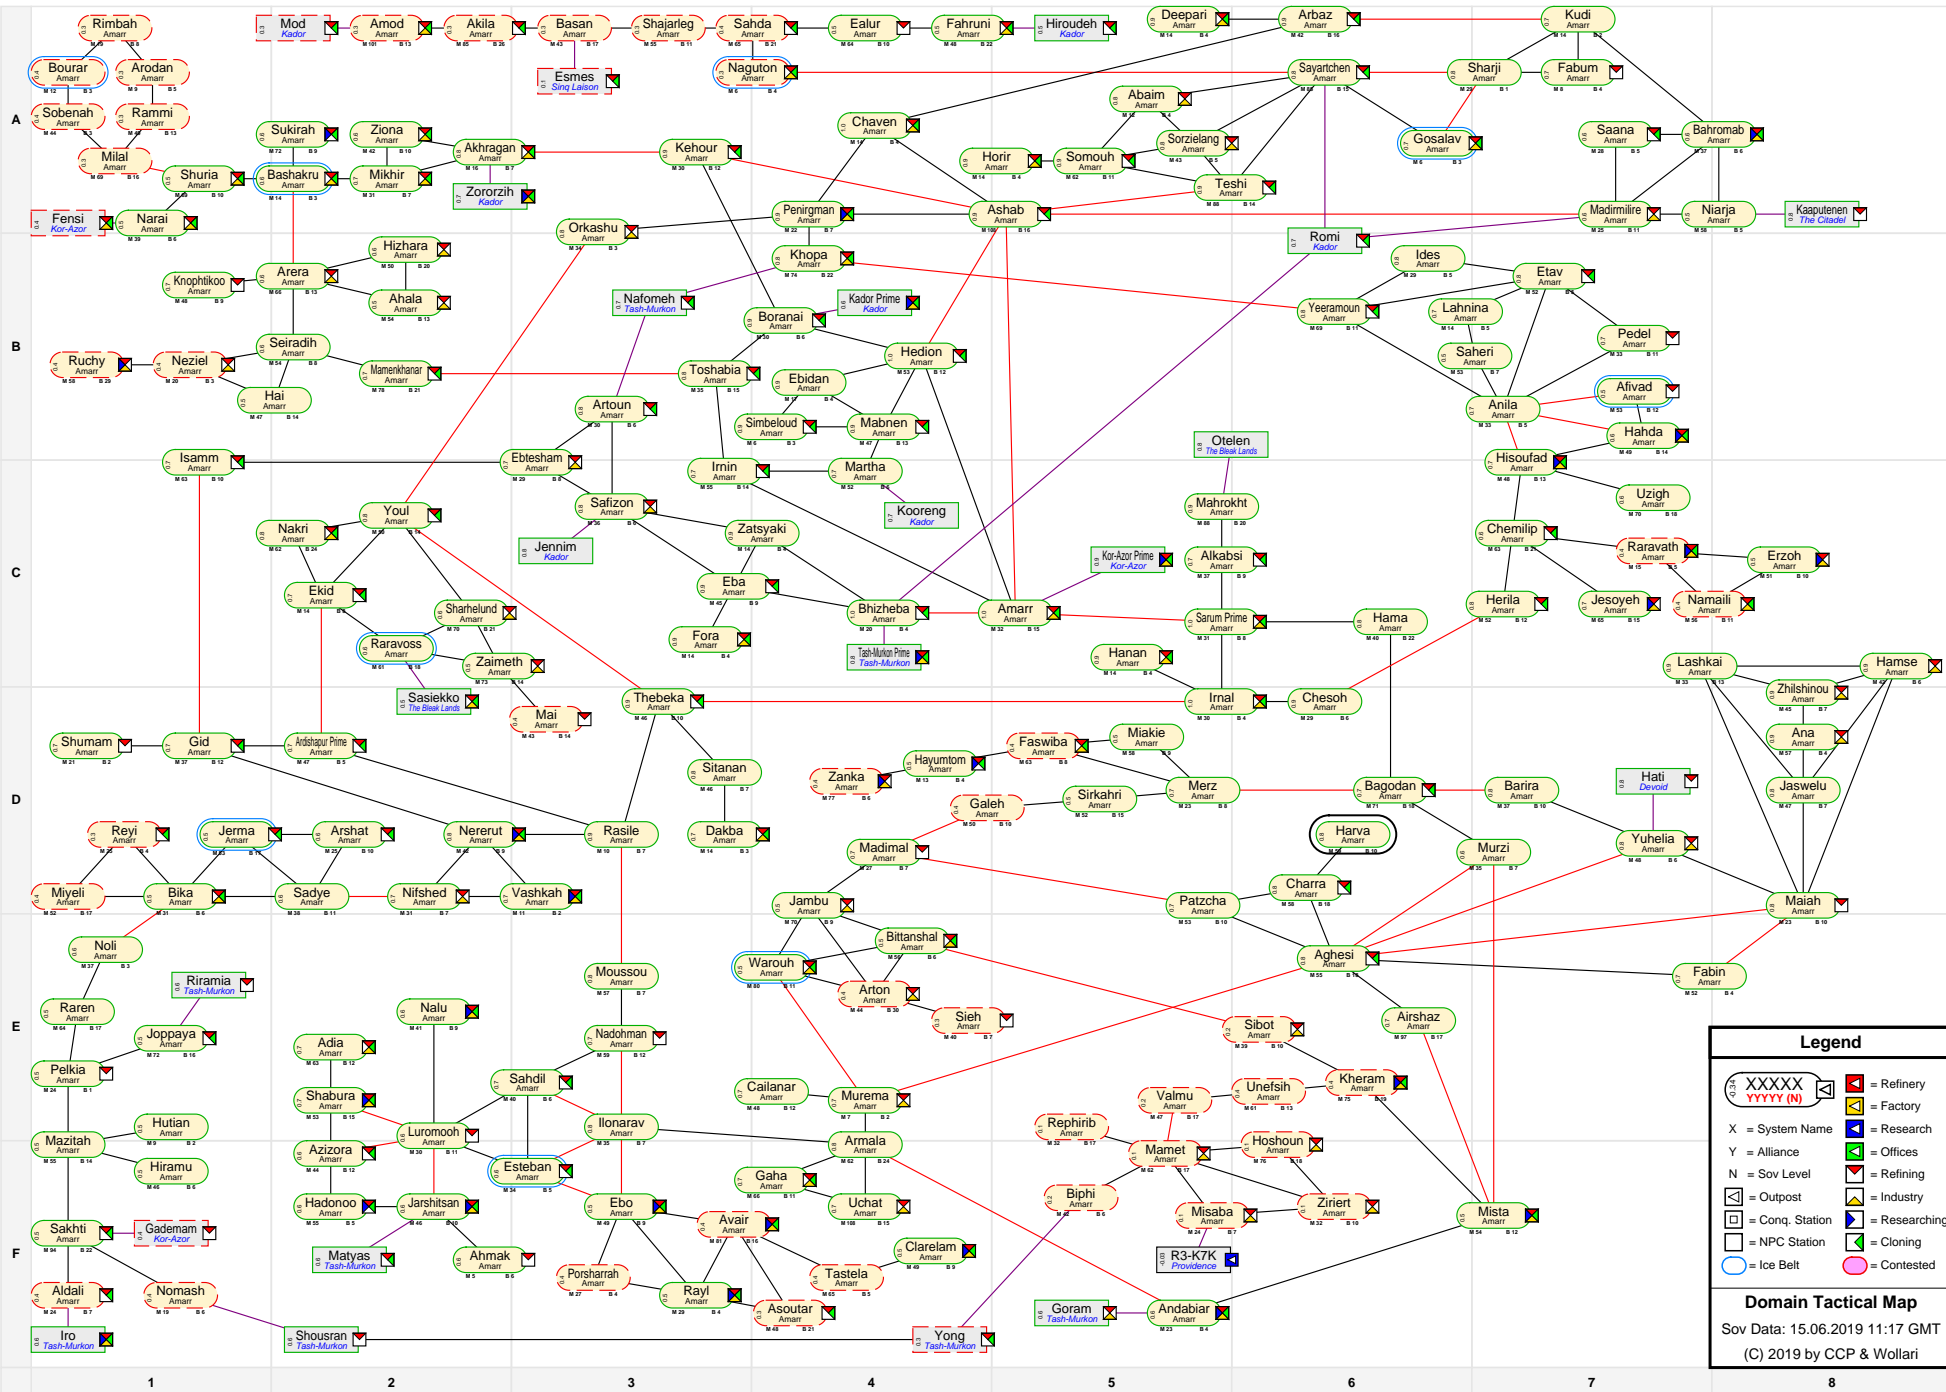

Domain Tactical Map

Legend

- XXXXX YYYY (N) = Refinery
- X = System Name
- Y = Alliance
- N = Sov Level
- XXXX = Research
- XXXX = Offices
- XXXX = Refining
- XXXX = Industry
- XXXX = Outpost
- XXXX = Conq. Station
- XXXX = NPC Station
- XXXX = Cloning
- XXXX = Contested

Domain Tactical Map
 Sov Data: 15.06.2019 11:17 GMT
 (C) 2019 by CCP & Wollari