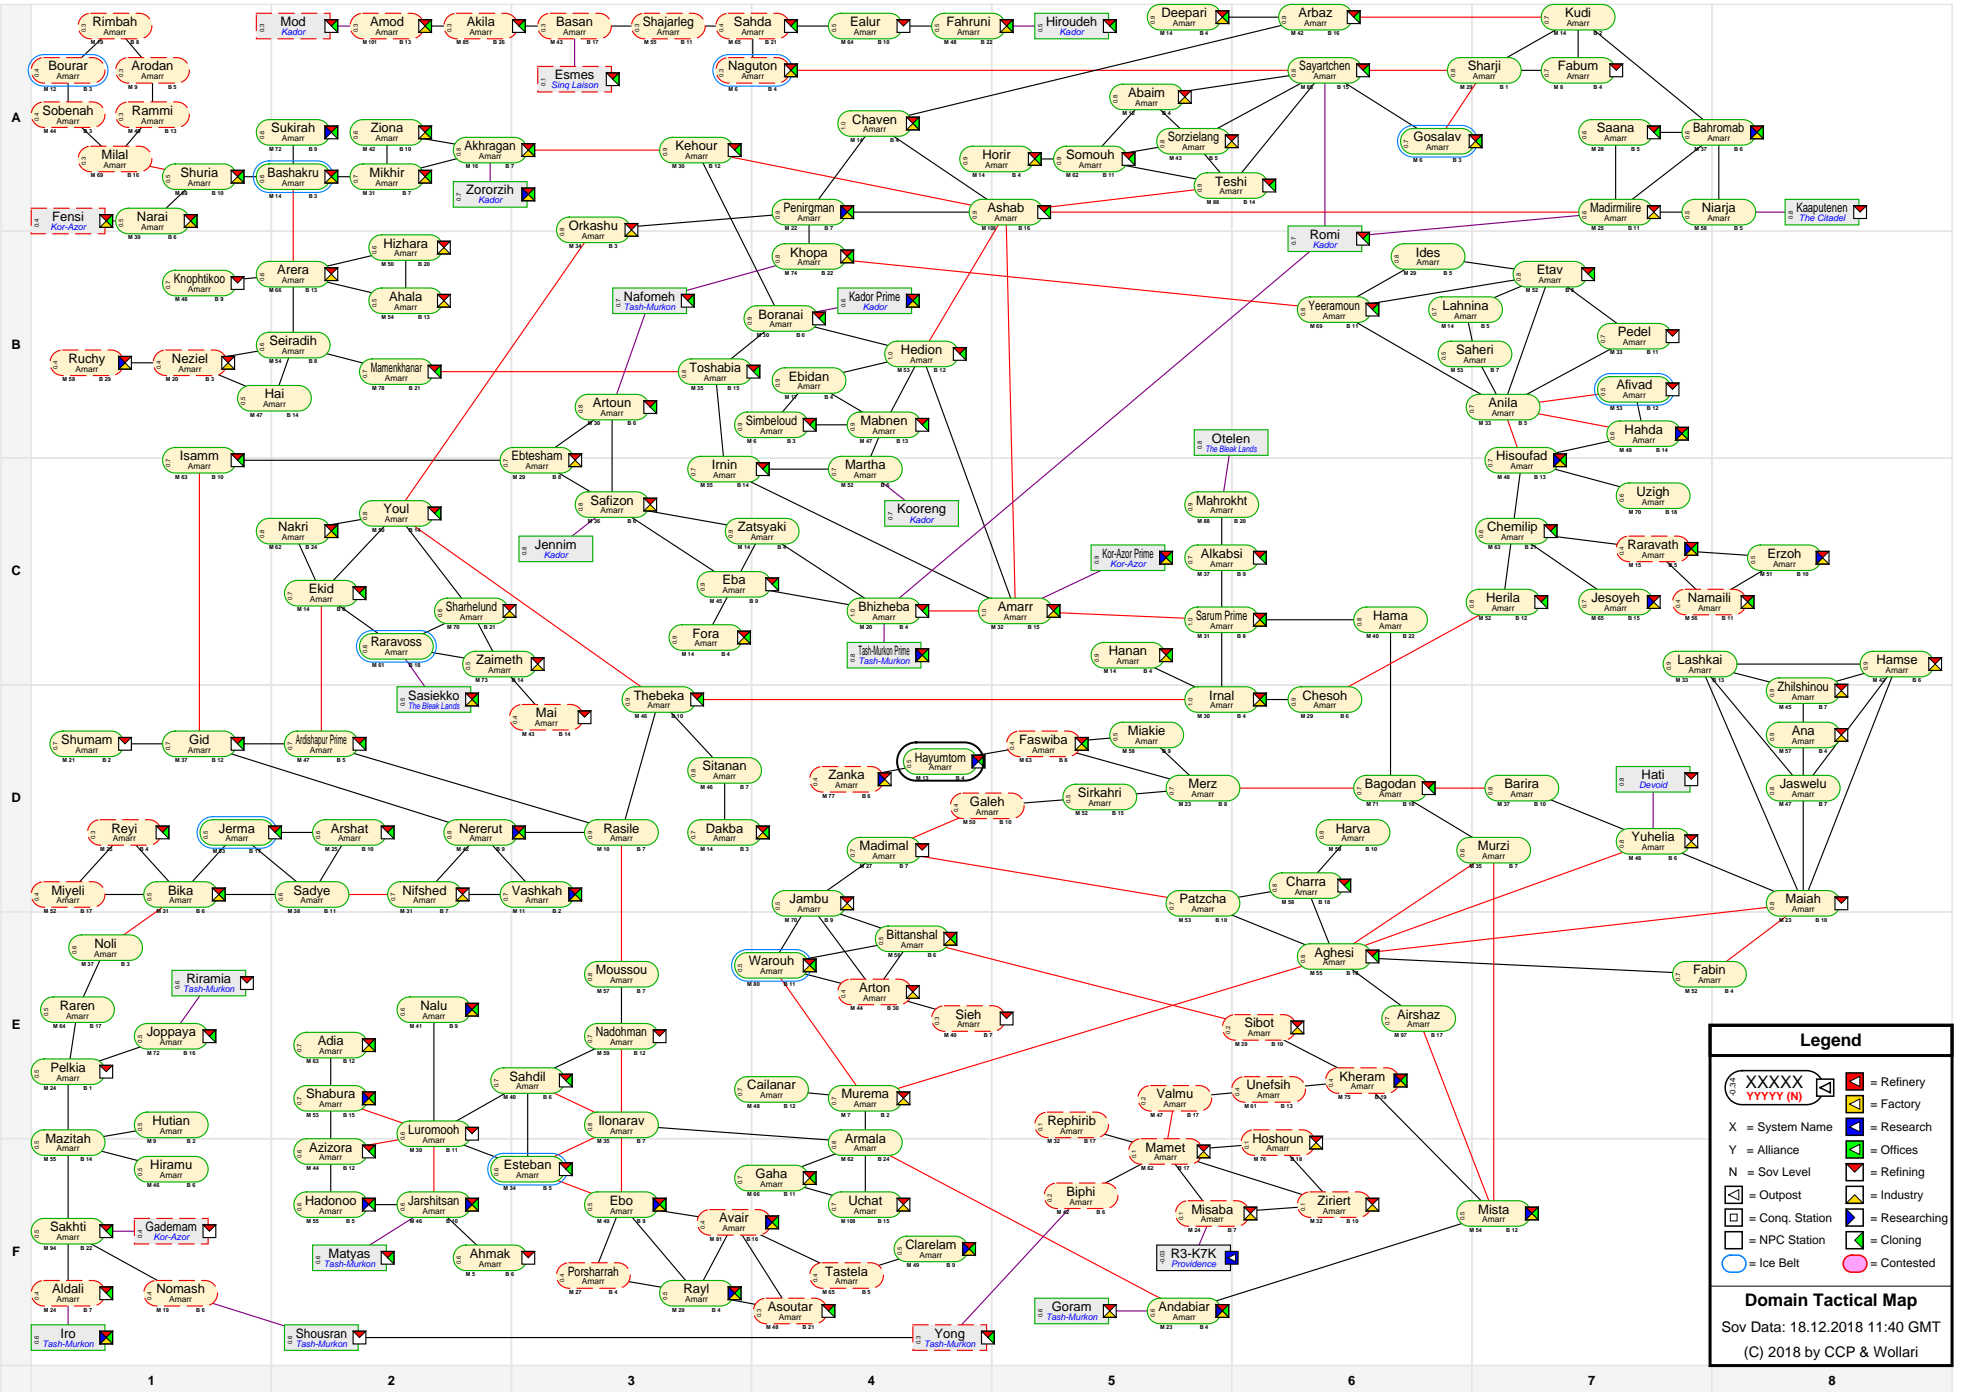

# Domain Tactical Map

**Legend**

- XXXXX (with icon) = Refinery
- YYYY (N) (with icon) = Factory
- X = System Name
- Y = Alliance
- N = Sov Level
- (with icon) = Research
- (with icon) = Offices
- (with icon) = Refining
- (with icon) = Industry
- (with icon) = Postup
- (with icon) = Conq. Station
- (with icon) = Researching
- (with icon) = NPC Station
- (with icon) = Cloning
- (with icon) = Contested

**Domain Tactical Map**  
 Sov Data: 18.12.2018 11:40 GMT  
 (C) 2018 by CCP & Wollari