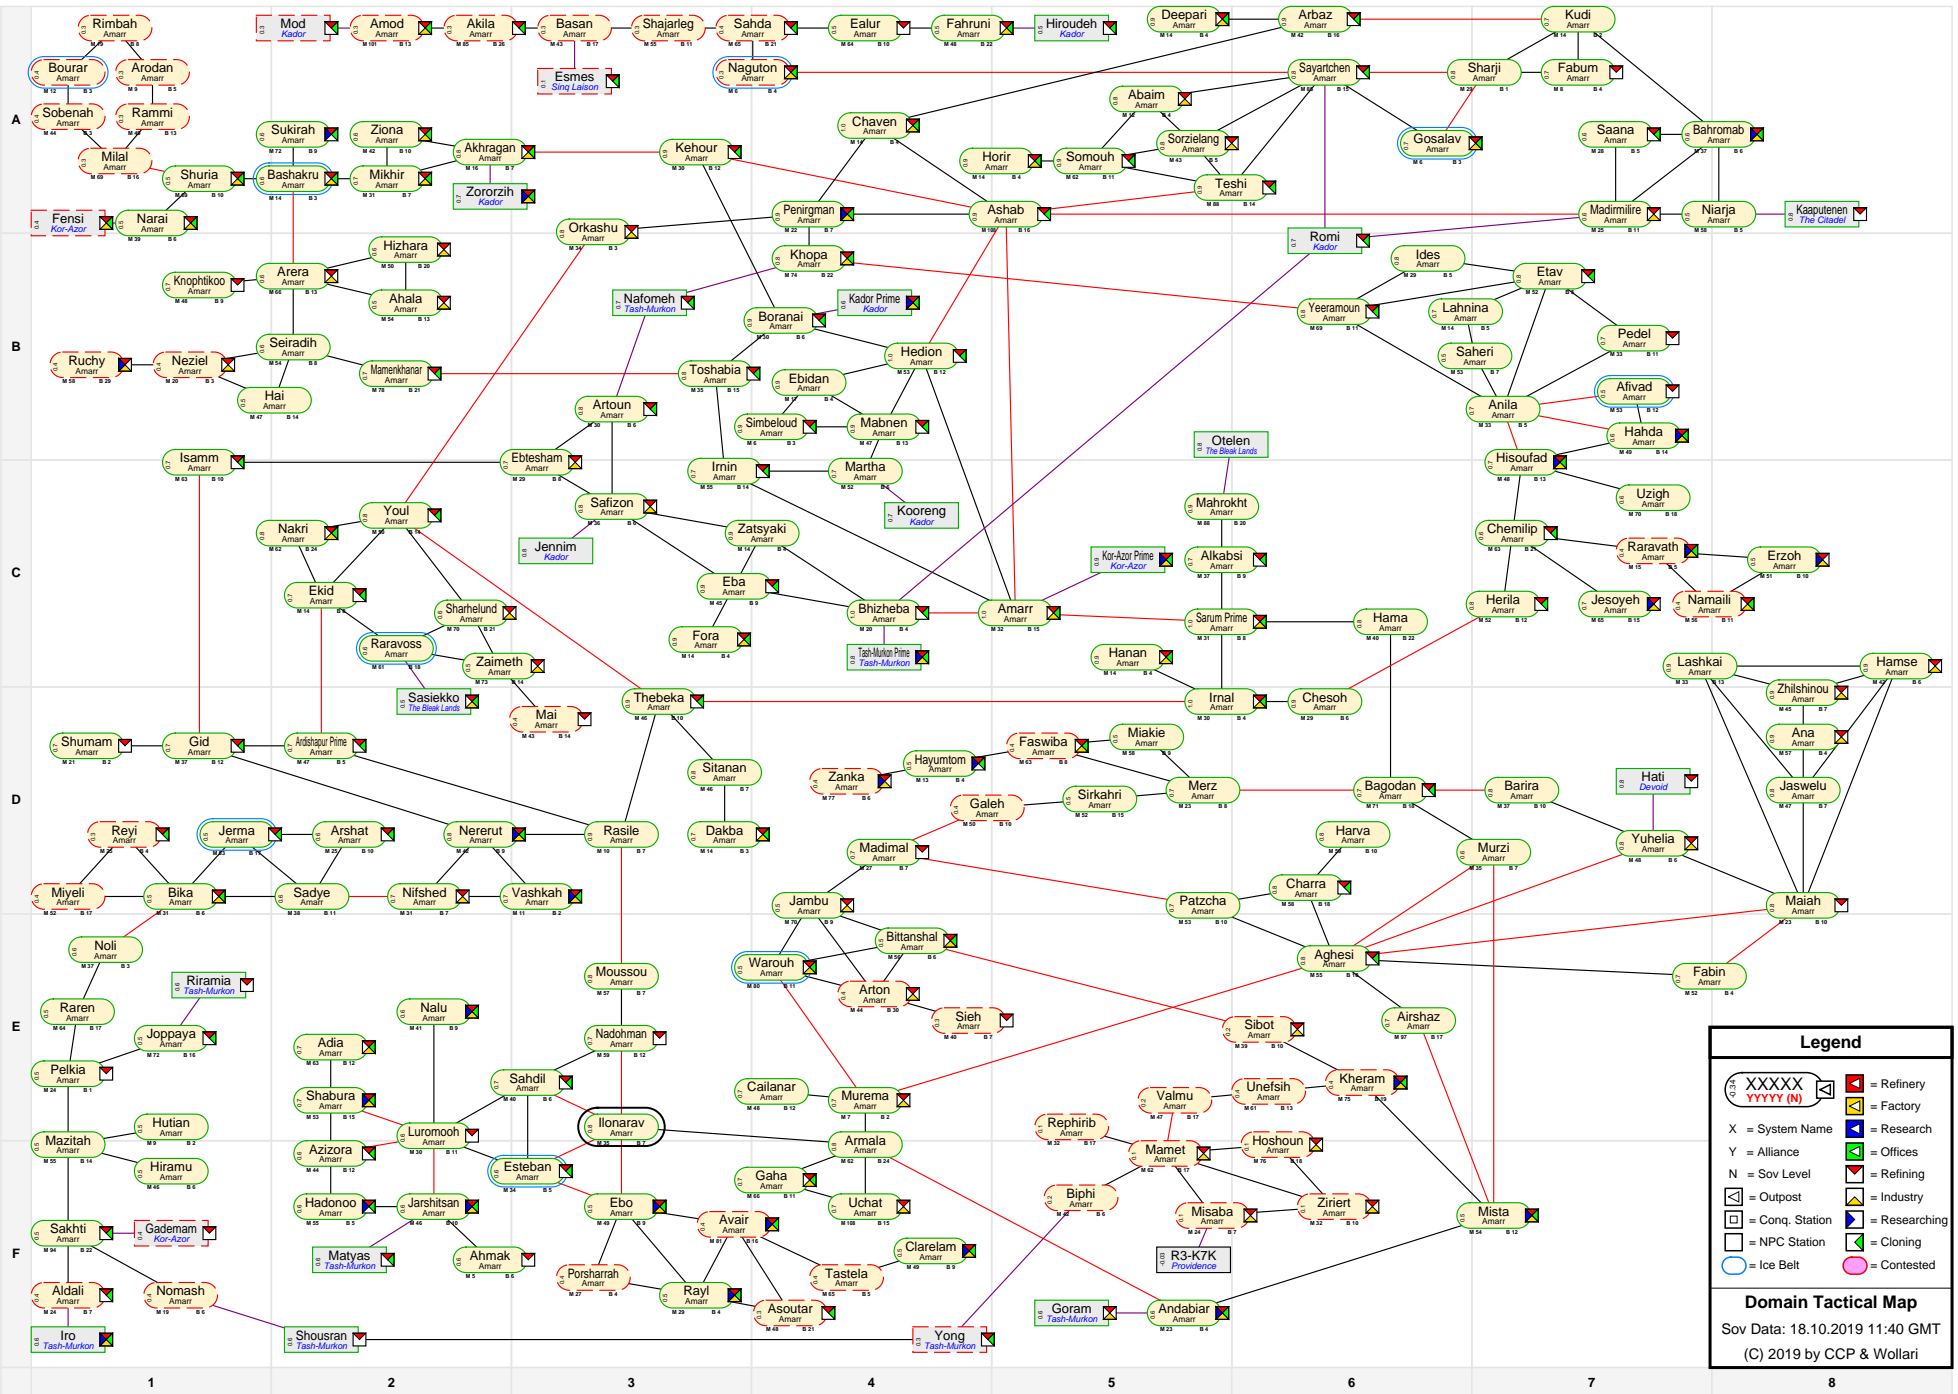

Domain Tactical Map

Legend

- XXXXX
YYYY (N) = Refinery
- X = System Name
- Y = Alliance
- N = Sov Level
- R = Refining
- O = Outpost
- C = Conq. Station
- N = NPC Station
- C = Cloning
- Contested

Domain Tactical Map
 Sov Data: 18.10.2019 11:40 GMT
 (C) 2019 by CCP & Wollari