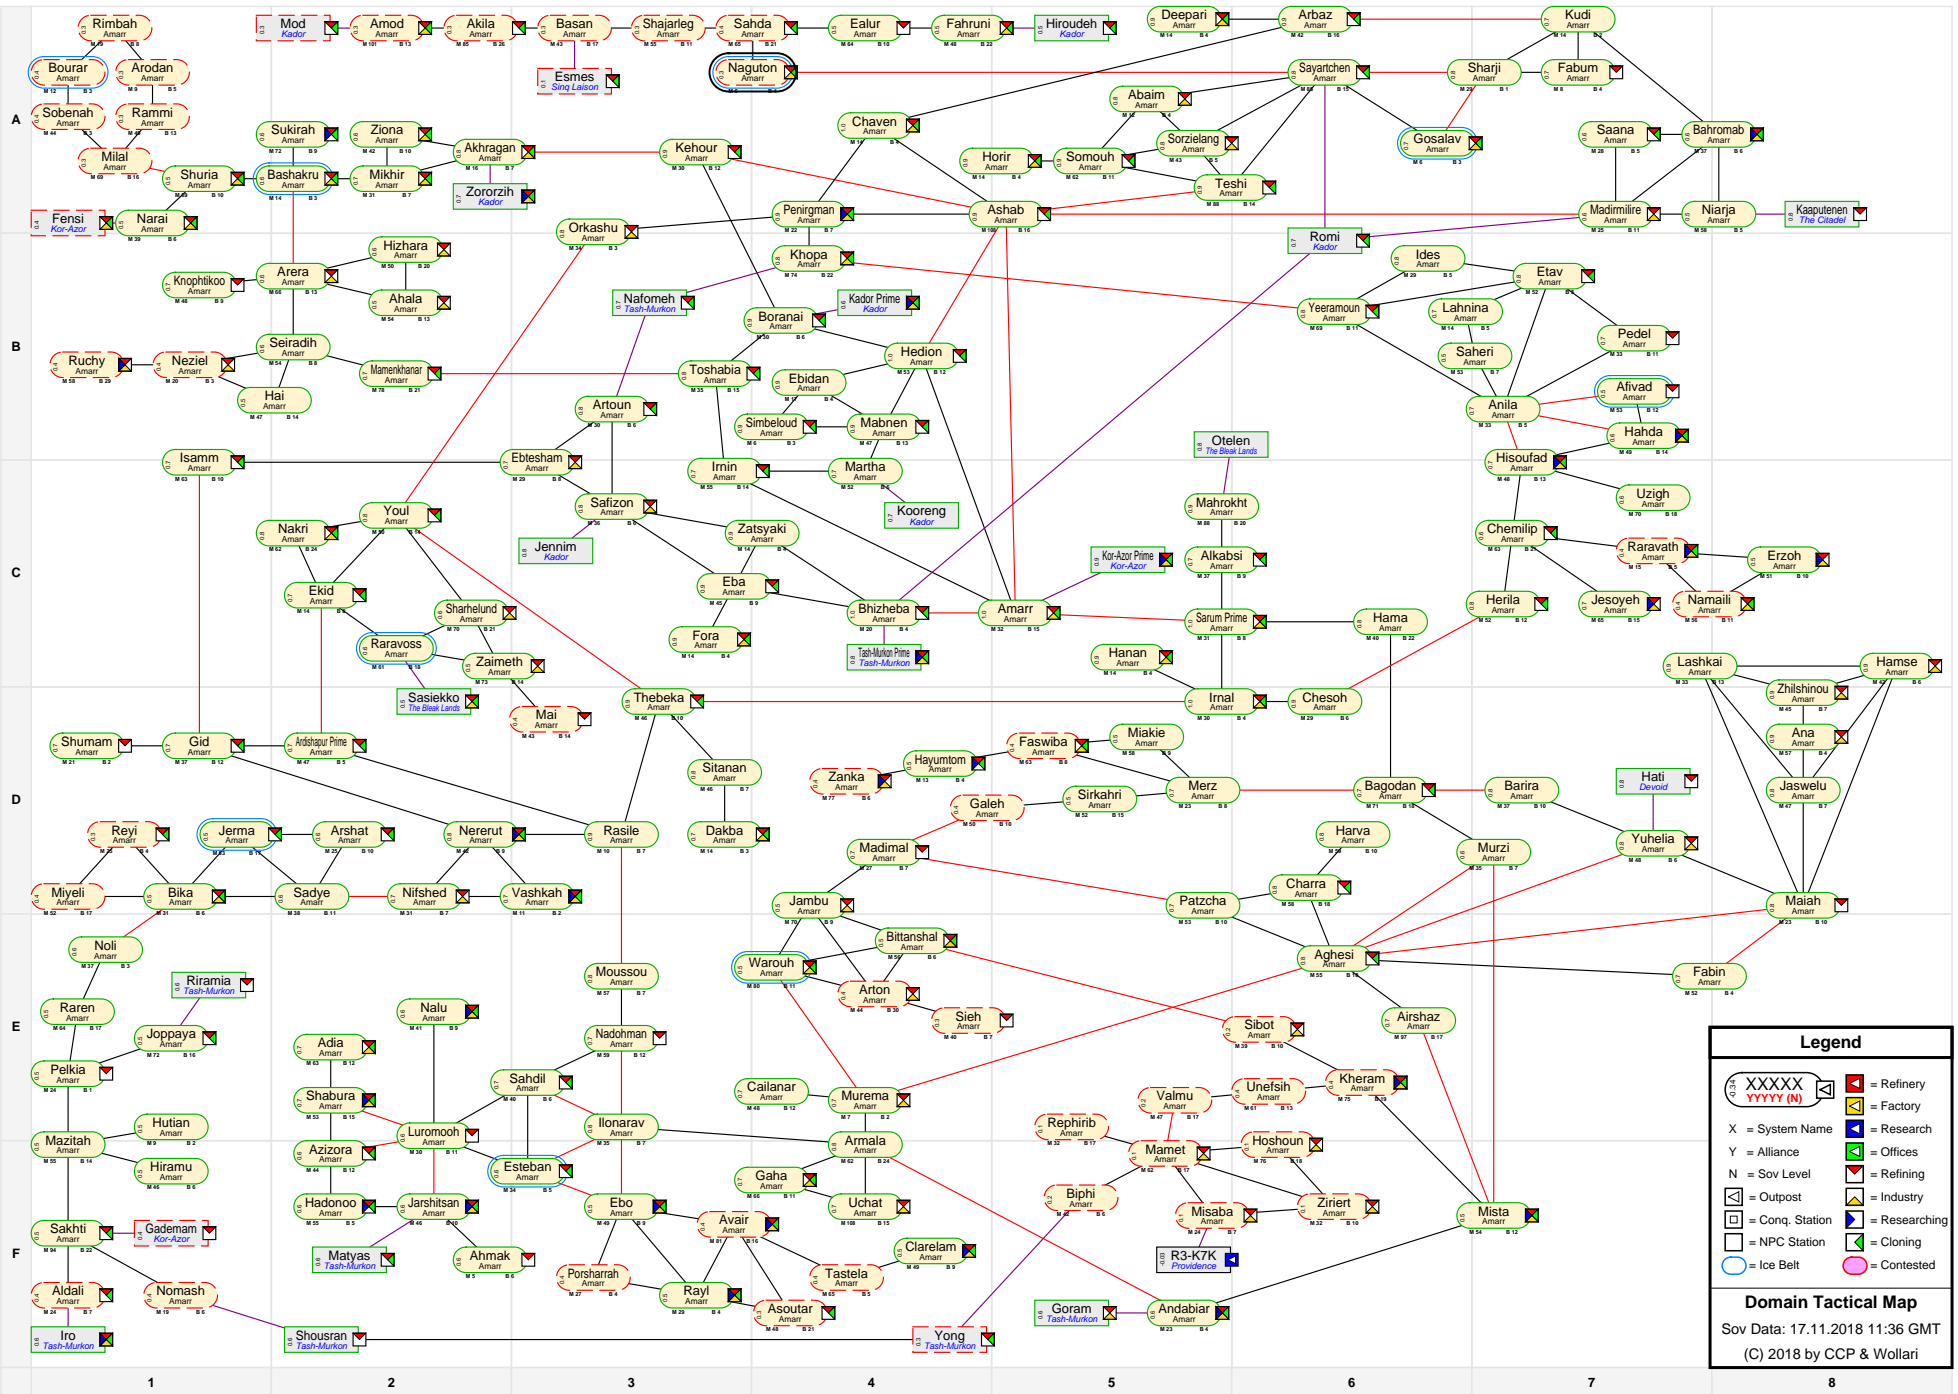

# Domain Tactical Map

**Legend**

- XXXXX (with icon) = Refinery
- YYYYY (with icon) = Factory
- X = System Name
- Y = Alliance
- N = Sov Level
- X (with icon) = Refining
- Y (with icon) = Industry
- O (with icon) = Outpost
- C (with icon) = Conq. Station
- P (with icon) = NPC Station
- C (with icon) = Cloning
- Blue Circle = Ice Belt
- Pink Circle = Contested

**Domain Tactical Map**  
 Sov Data: 17.11.2018 11:36 GMT  
 (C) 2018 by CCP & Wollari