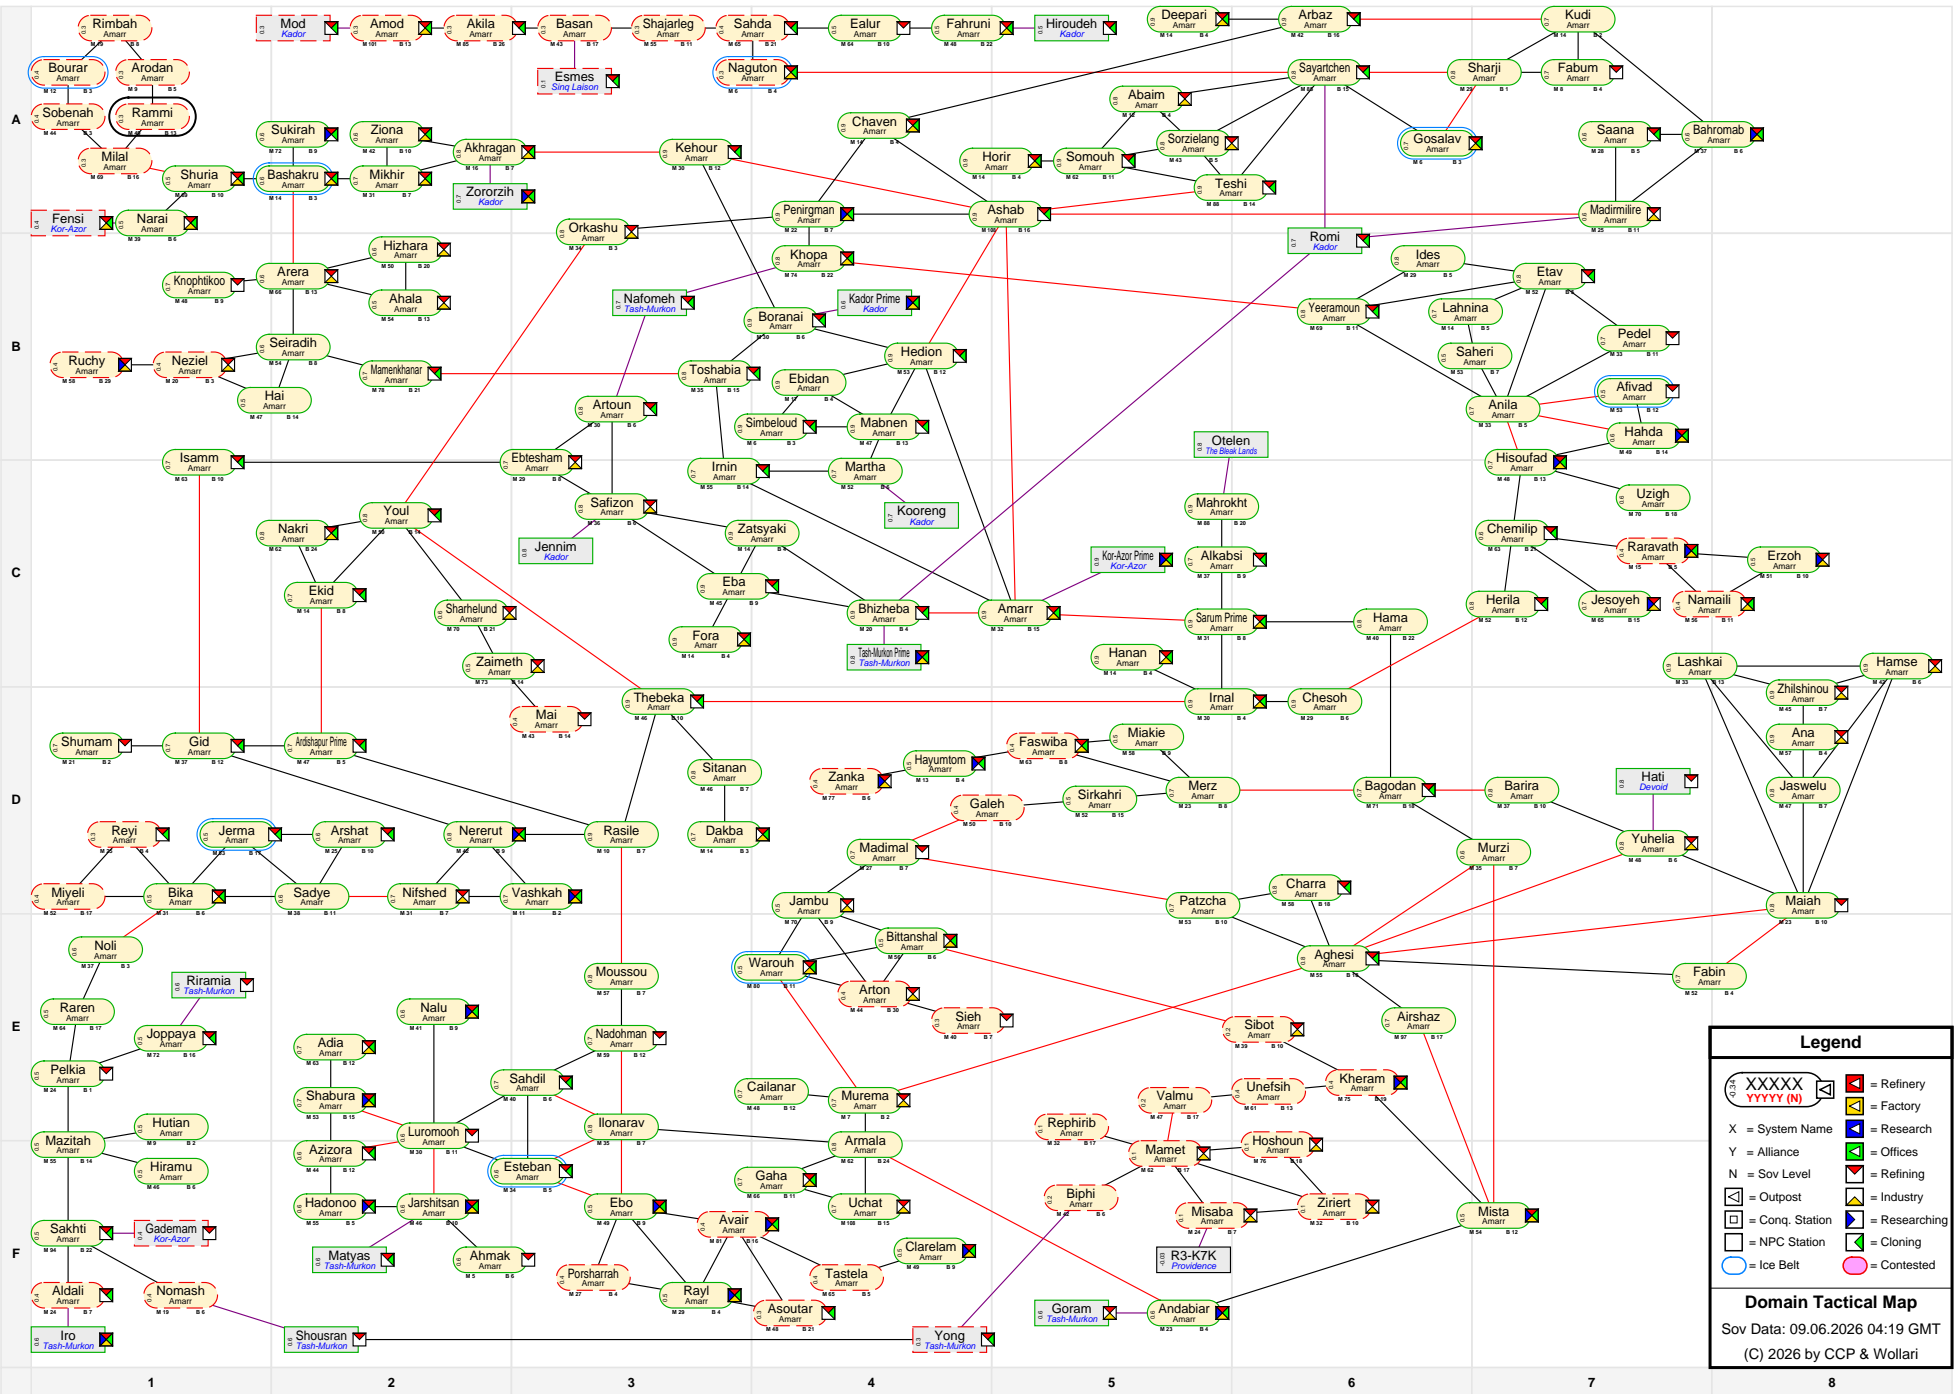

Domain Tactical Map

Legend

- XXXXX (with icon) = Refinery
- YYYY (N) (with icon) = Factory
- X = System Name
- Y = Alliance
- N = Sov Level
- O = Postup
- P = Conq. Station
- R = NPC Station
- C = Cloning
- Contested (with icon)
- Research (with icon)
- Offices (with icon)
- Refining (with icon)
- Industry (with icon)

Domain Tactical Map
 Sov Data: 09.06.2026 04:19 GMT
 (C) 2026 by CCP & Wollari