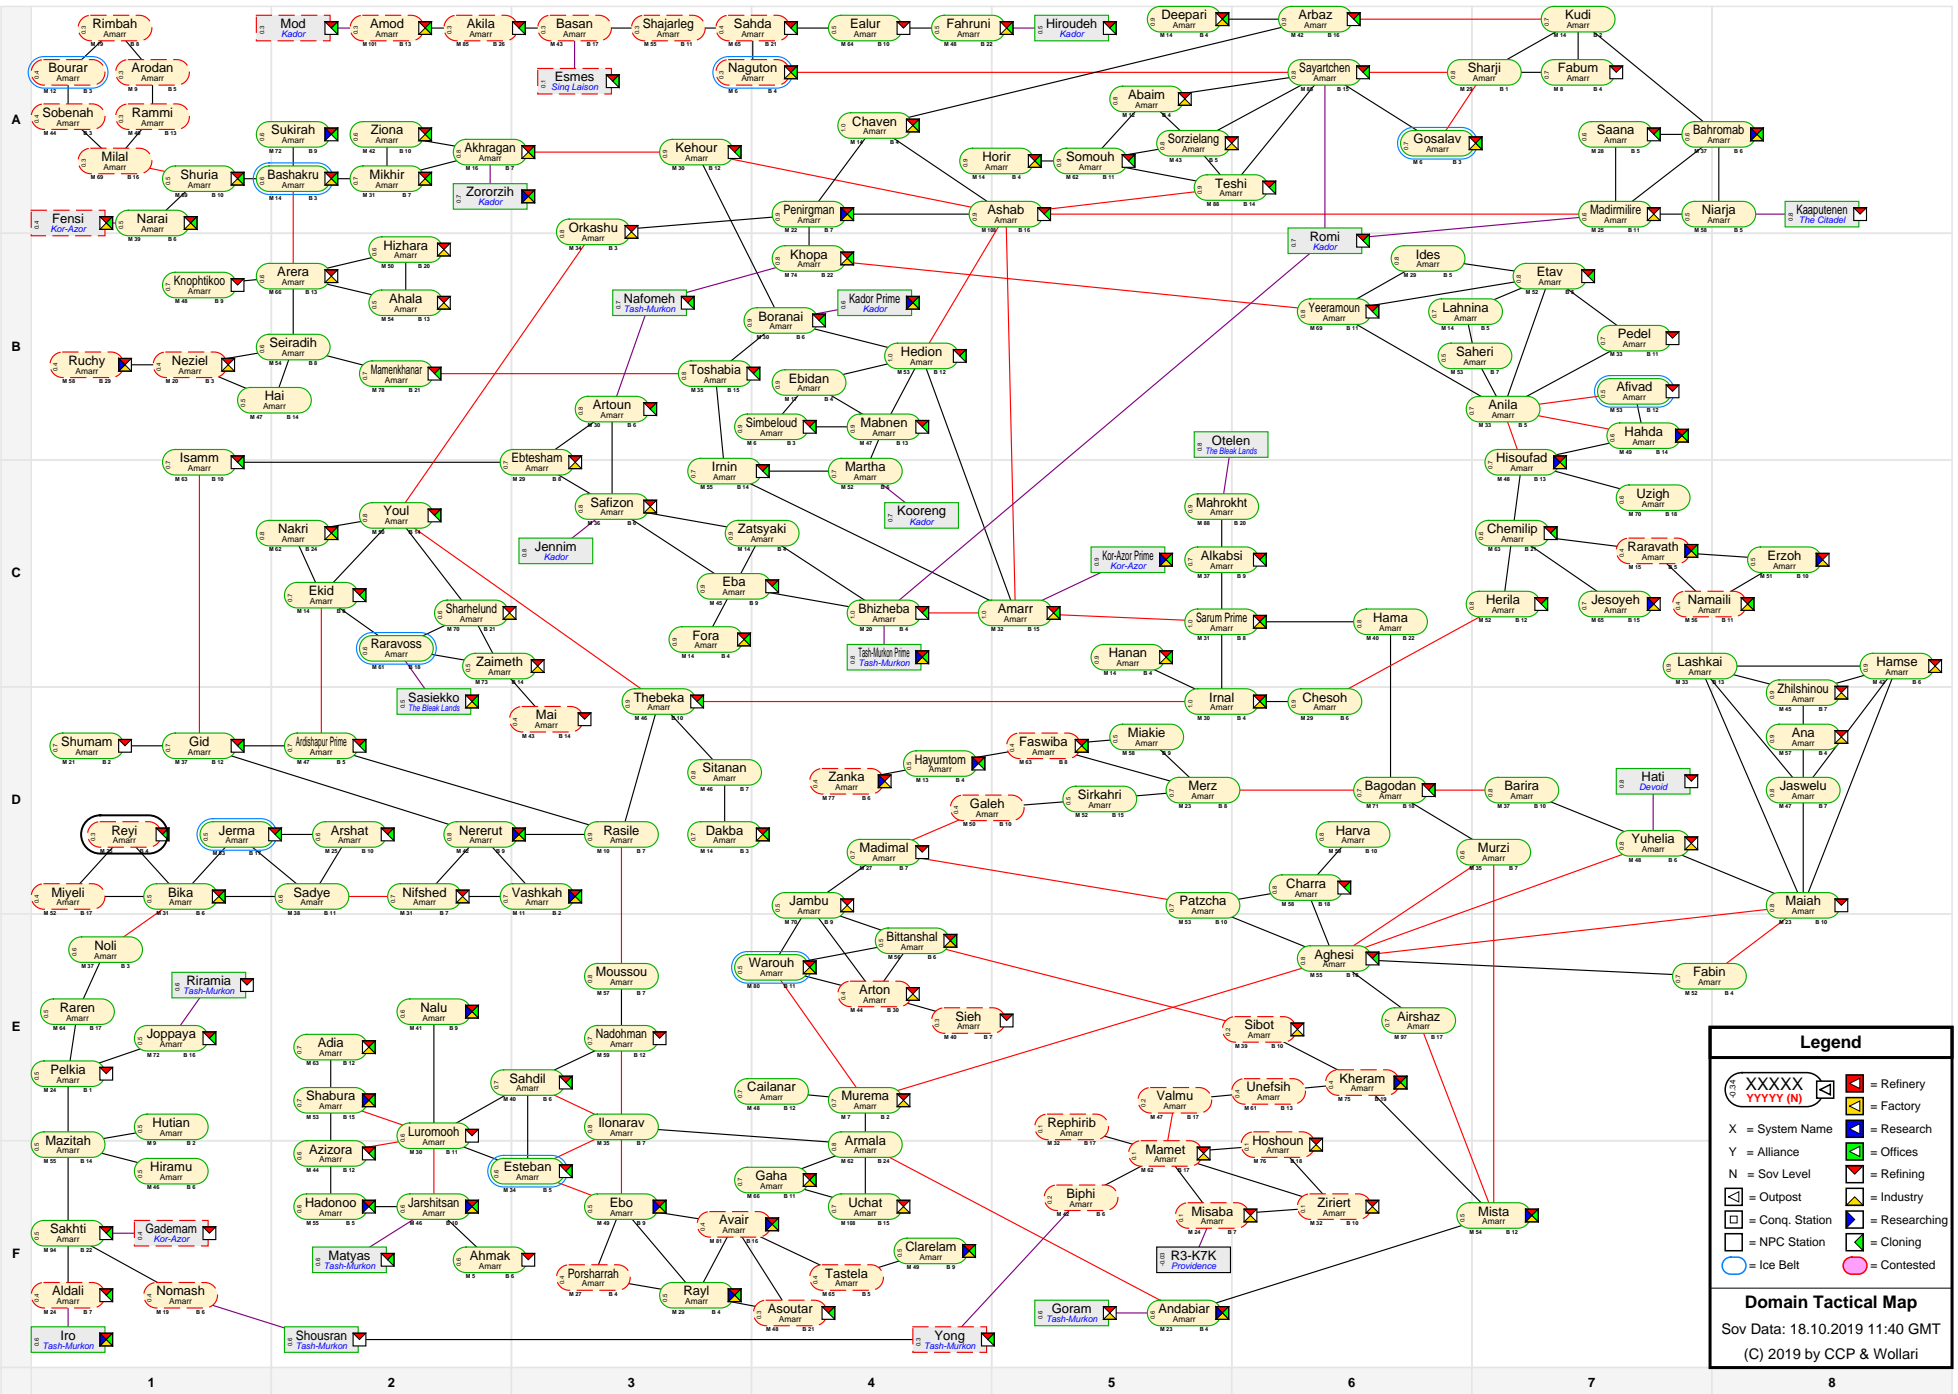

Domain Tactical Map

Legend

XXXXX
YYYY (N)
X = Refinery
X = Factory
X = Research
X = Offices
X = Refining
X = Industry
X = Conq. Station
X = NPC Station
X = Cloning
● = Contested
○ = Ice Belt

Domain Tactical Map
 Sov Data: 18.10.2019 11:40 GMT
 (C) 2019 by CCP & Wollari