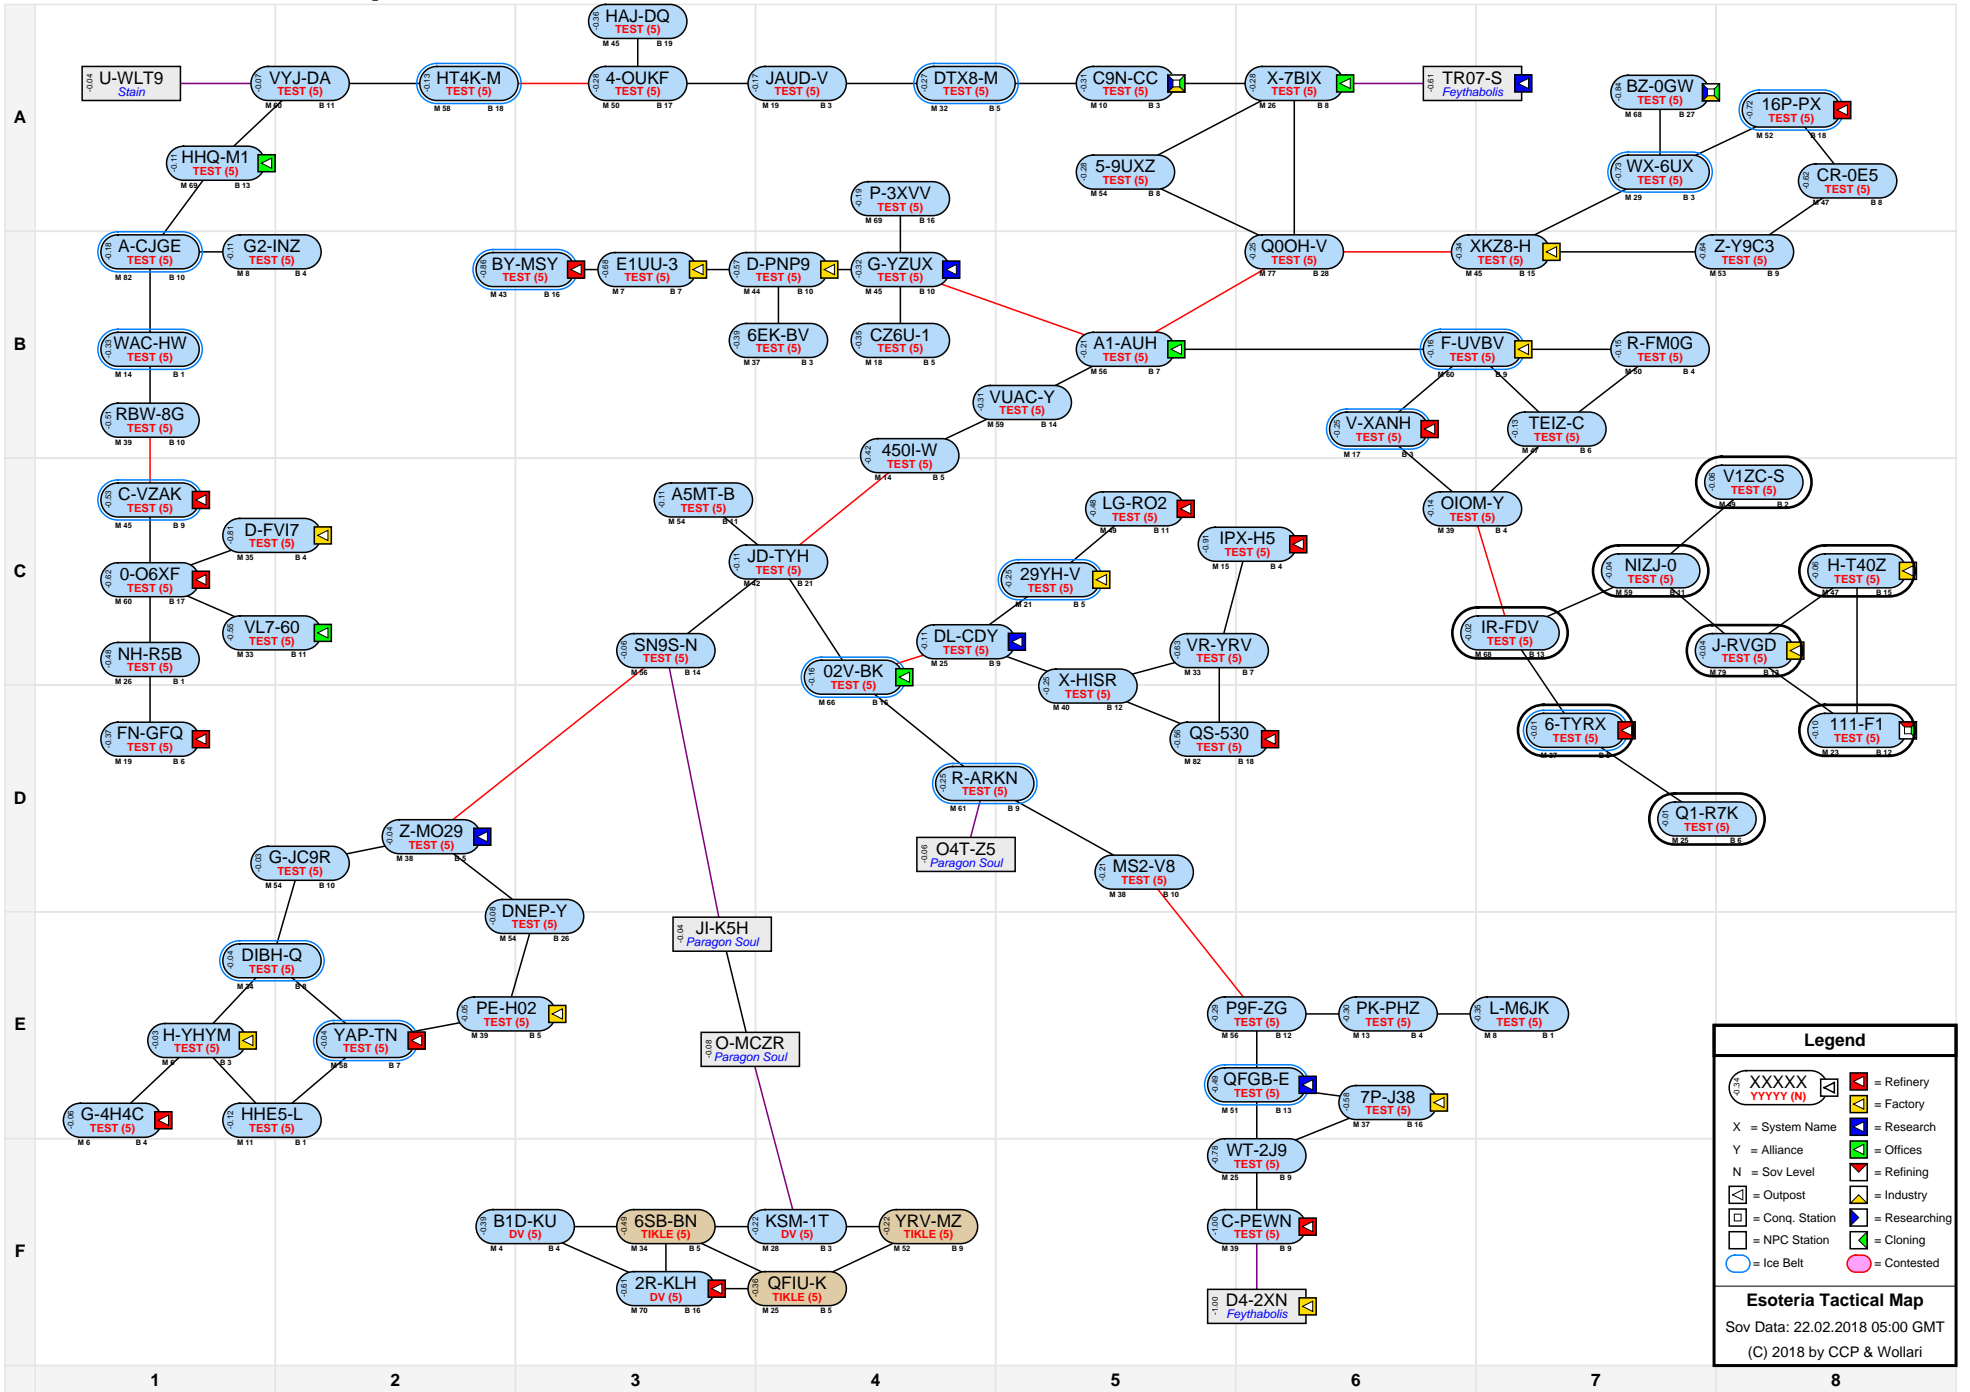

Esoteria Tactical Map

Legend

- XXXXX YYY (N) = Refinery
- X = System Name
- Y = Alliance
- N = Sov Level
- [Icon] = Outpost
- [Icon] = Conq. Station
- [Icon] = NPC Station
- [Icon] = Ice Belt
- [Icon] = Contested
- [Icon] = Factory
- [Icon] = Research
- [Icon] = Offices
- [Icon] = Refining
- [Icon] = Industry
- [Icon] = Researching
- [Icon] = Cloning

Esoteria Tactical Map
 Sov Data: 22.02.2018 05:00 GMT
 (C) 2018 by CCP & Wollari