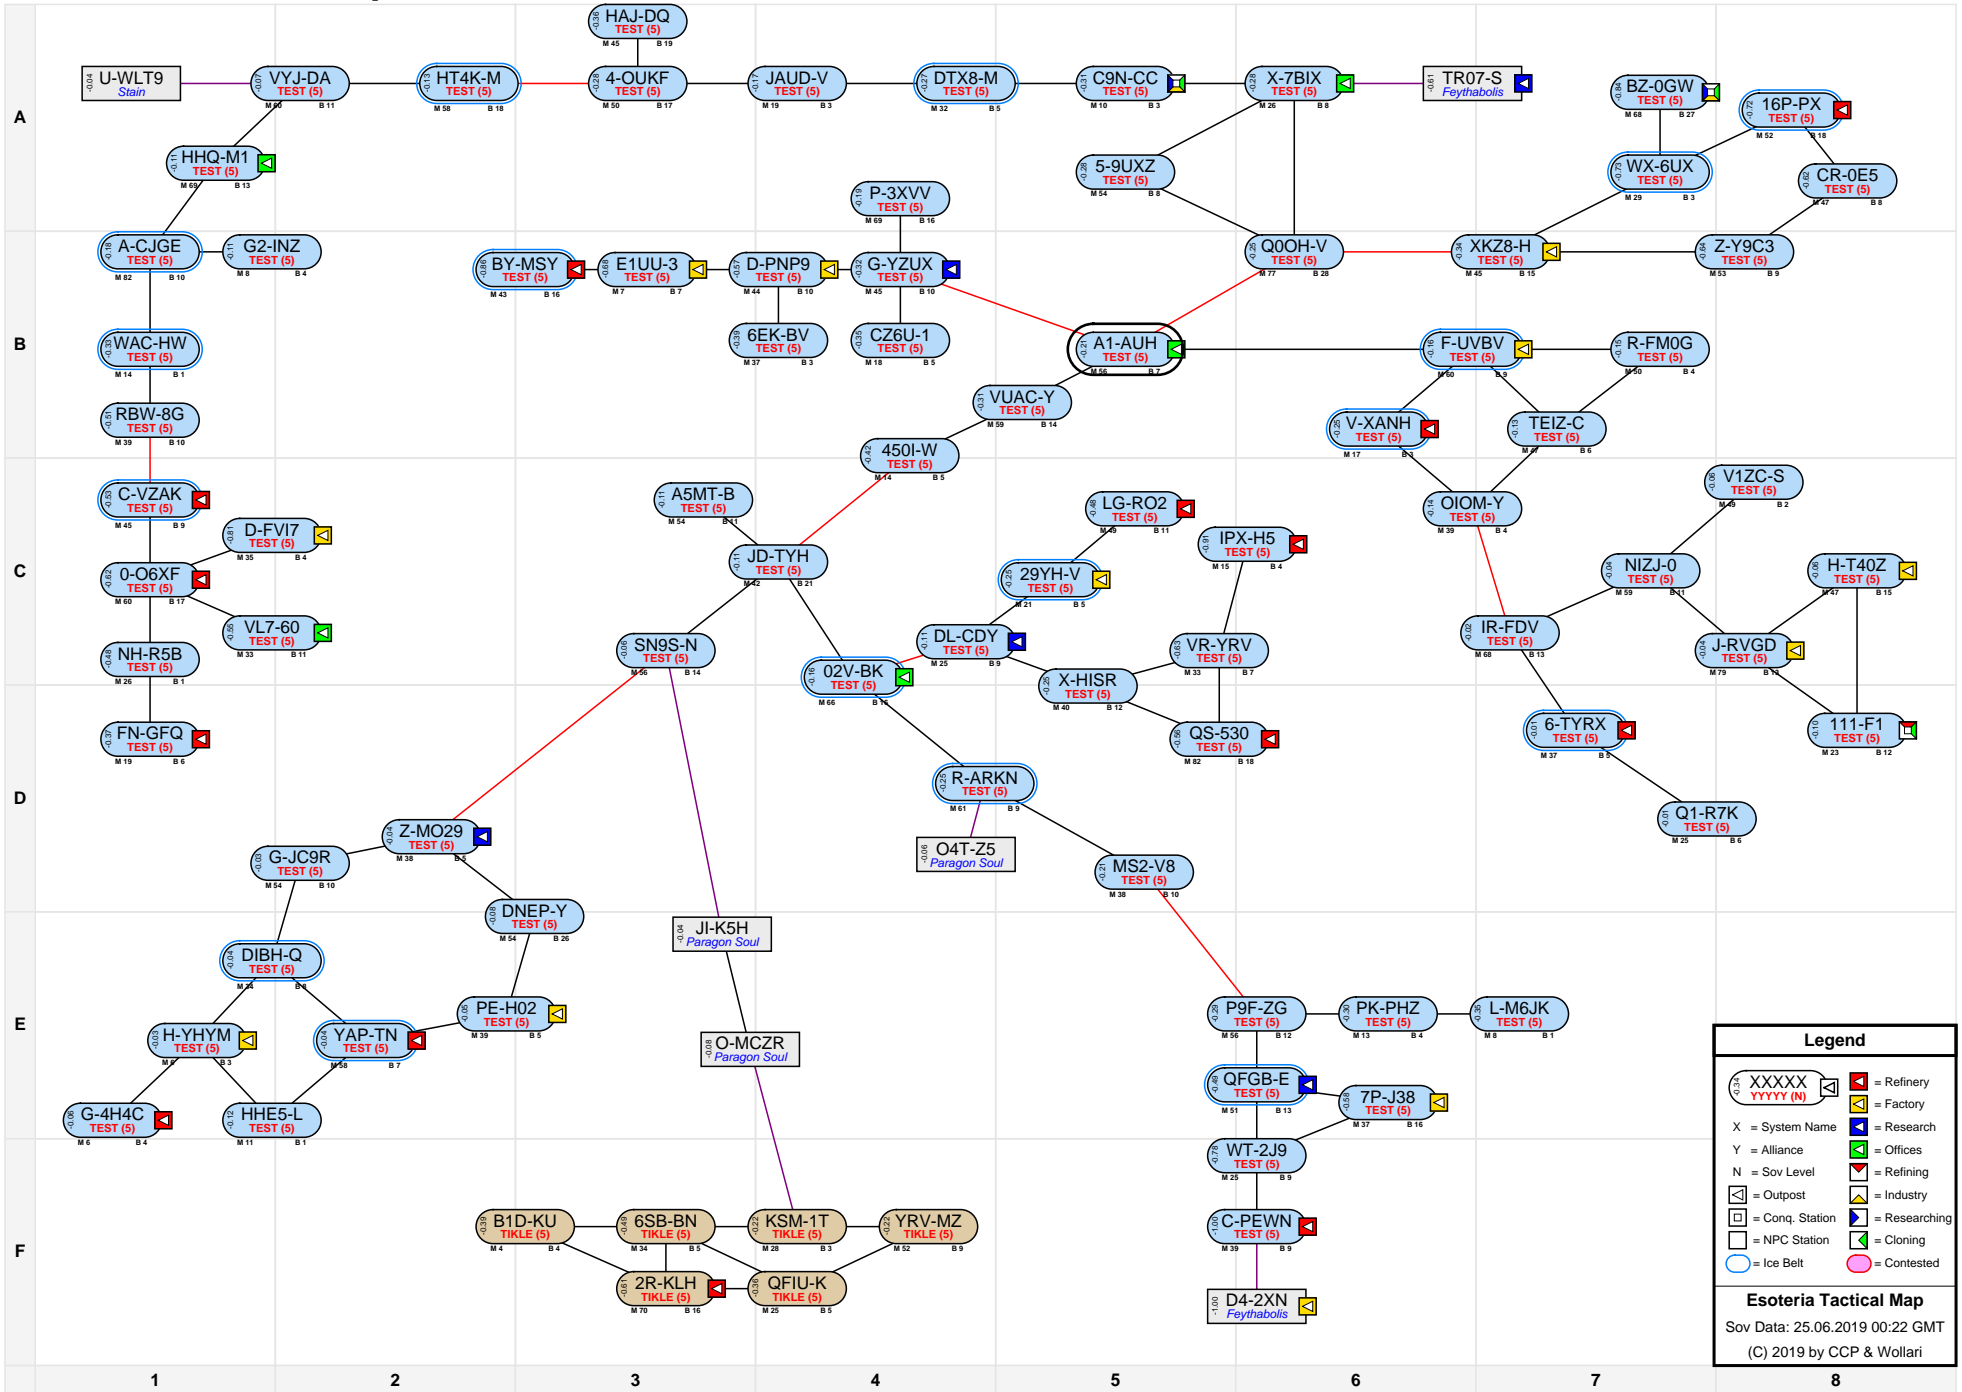

# Esoteria Tactical Map

Legend	

**Esoteria Tactical Map**  
 Sov Data: 25.06.2019 00:22 GMT  
 (C) 2019 by CCP & Wollari