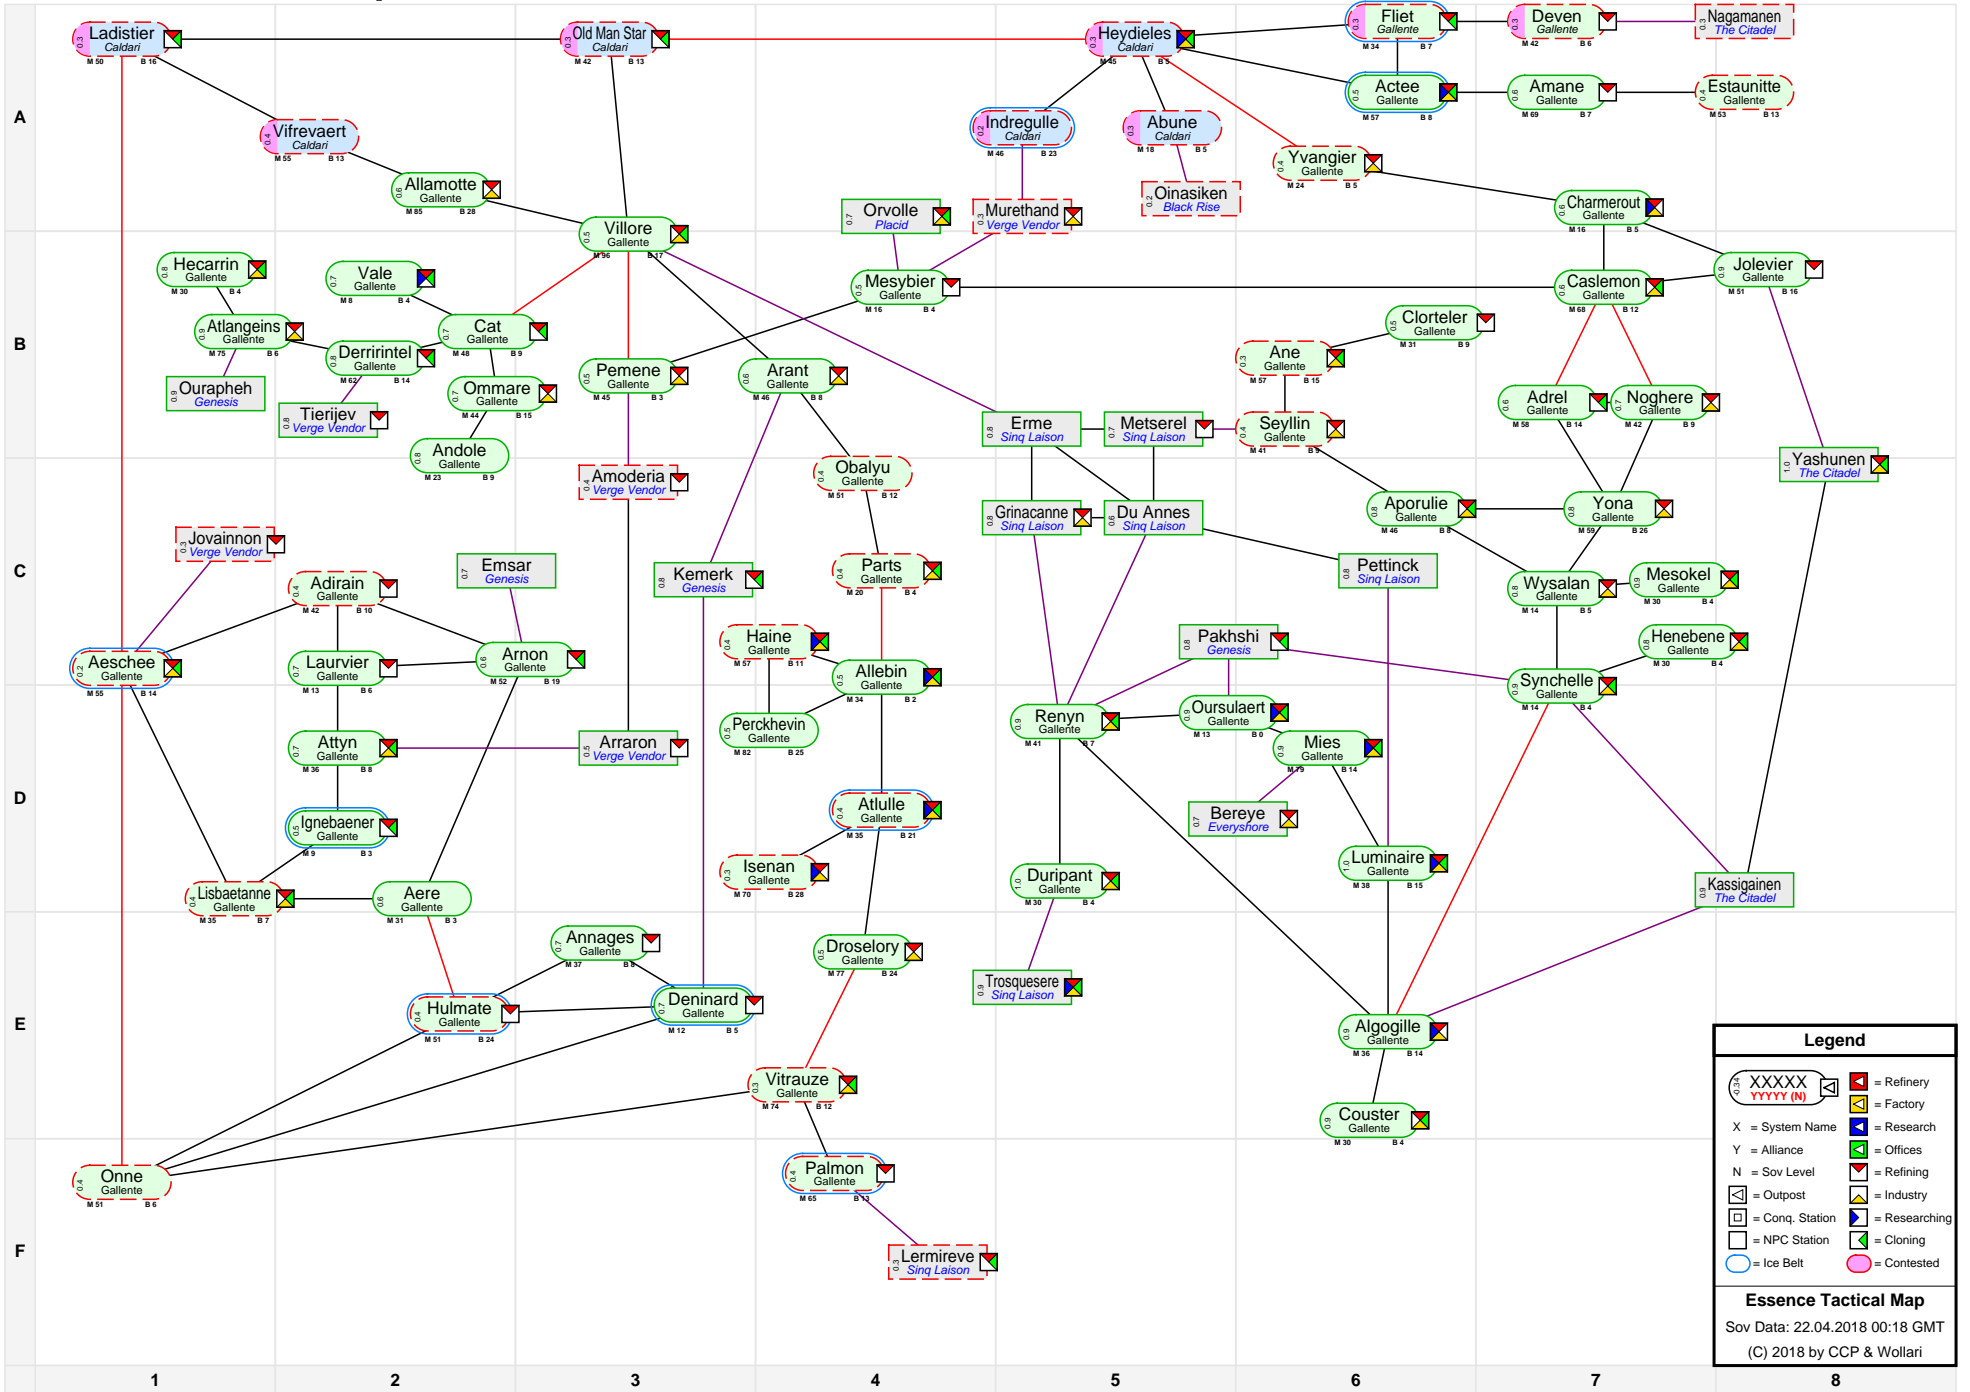

Essence Tactical Map

Legend

- XXXXX (with icons) = Refinery
- YYYY (with icon) = Factory
- X = System Name
- Y = Alliance
- N = Sov Level
- N (with icon) = Research
- (with icon) = Offices
- (with icon) = Refining
- (with icon) = Industry
- (with icon) = Conq. Station
- (with icon) = Researching
- (with icon) = NPC Station
- (with icon) = Cloning
- (with icon) = Ice Belt
- (with icon) = Contested

Essence Tactical Map
 Sov Data: 22.04.2018 00:18 GMT
 (C) 2018 by CCP & Wollari