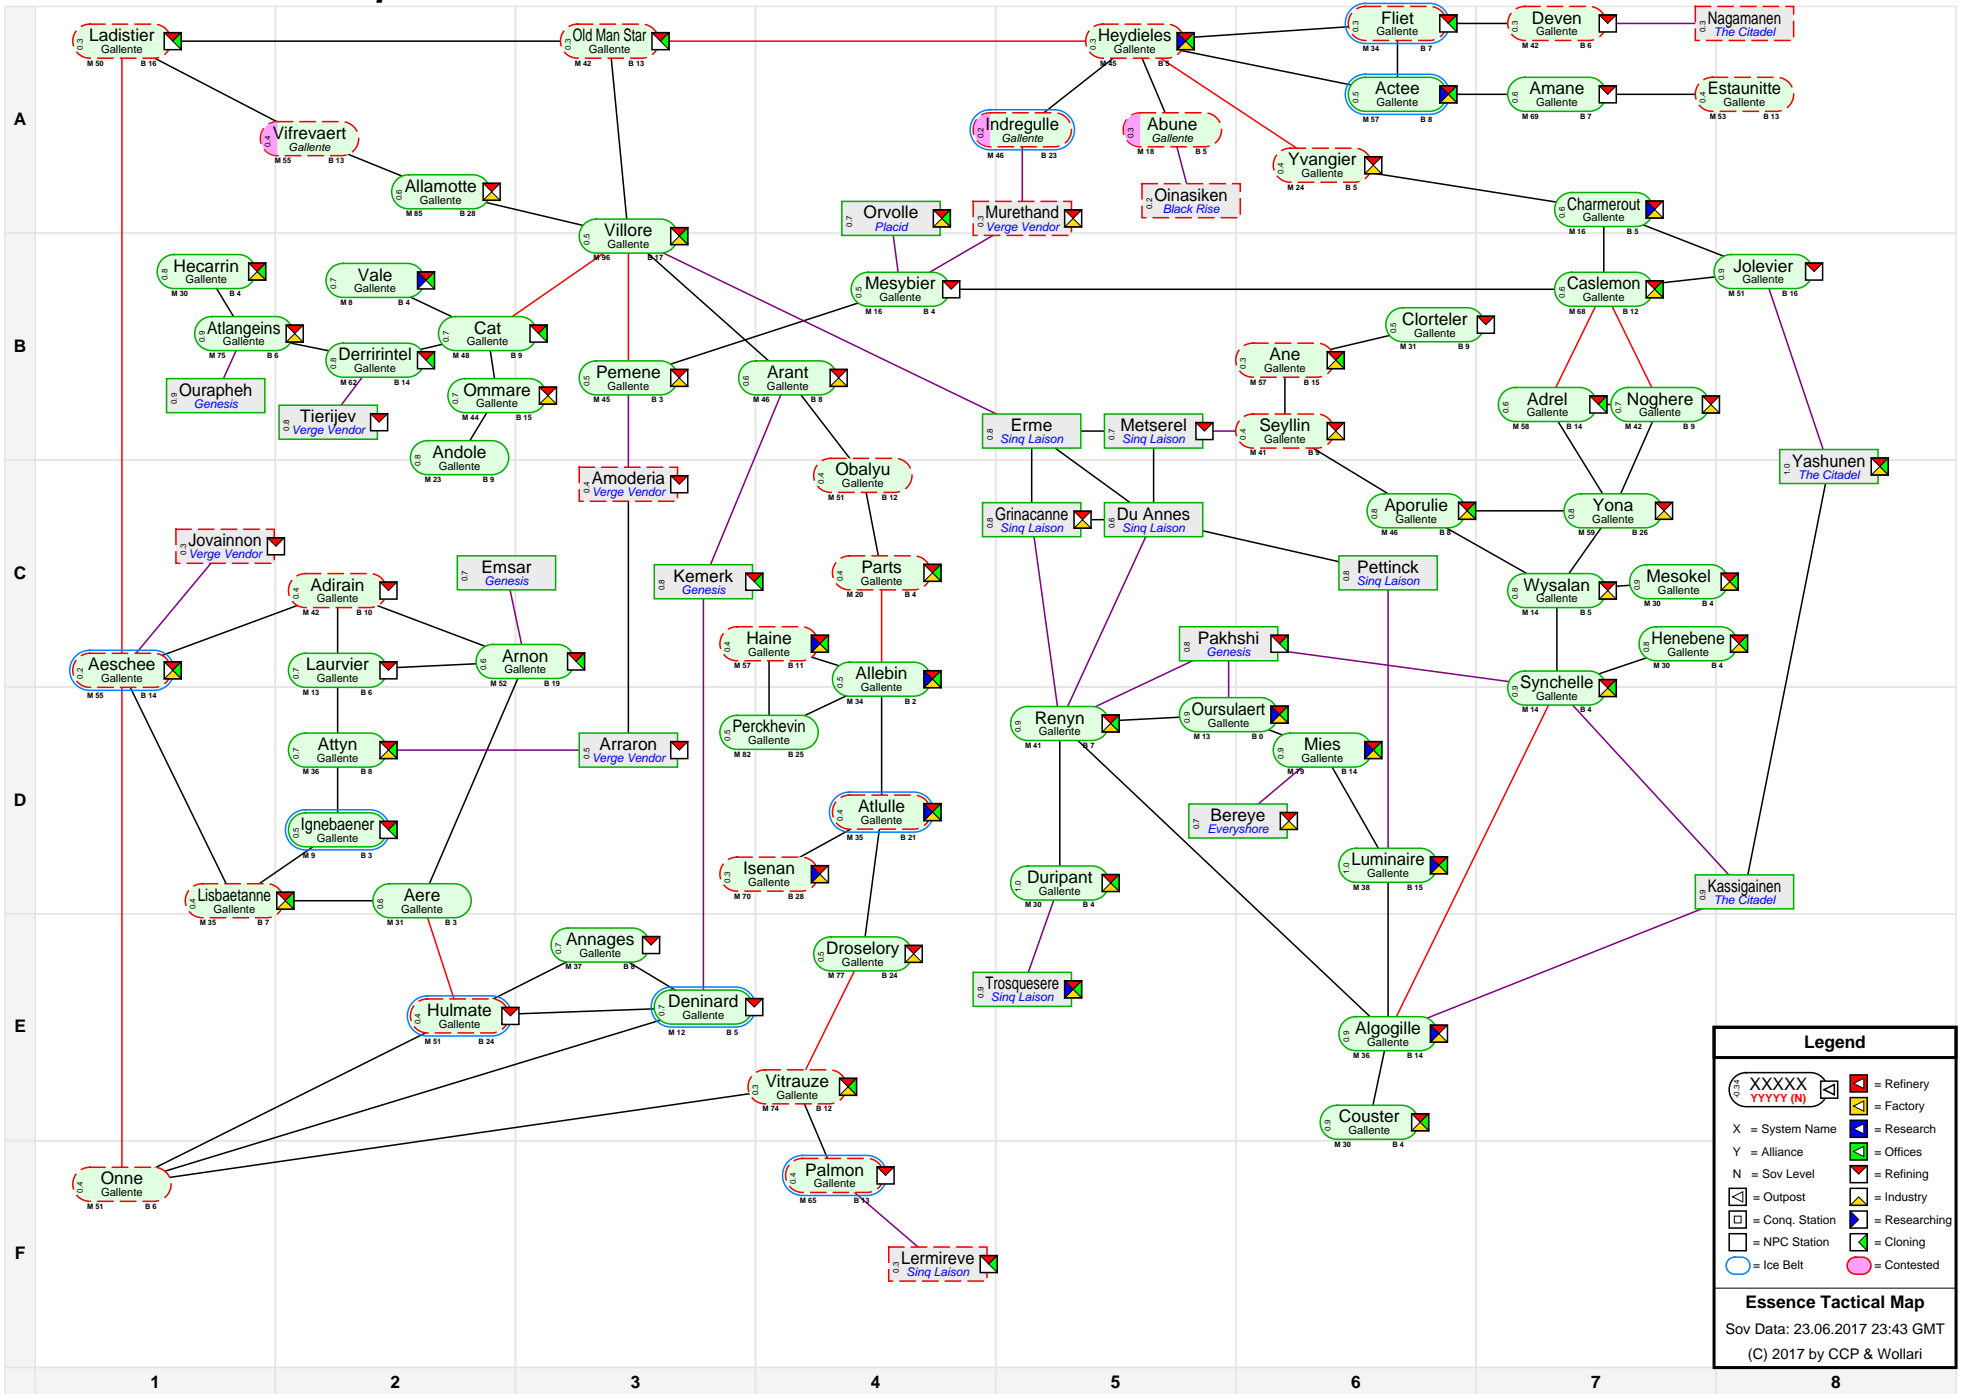

# Essence Tactical Map

**Legend**

- XXXXX (with icons) = Refinery
- YYYY (with icon) = Factory
- X = System Name
- Y = Alliance
- N = Sov Level
- N (with icon) = Offices
- (with icon) = Refining
- (with icon) = Industry
- (with icon) = Researching
- (with icon) = NPC Station
- (with icon) = Cloning
- (with icon) = Ice Belt
- (with icon) = Contested

**Essence Tactical Map**  
 Sov Data: 23.06.2017 23:43 GMT  
 (C) 2017 by CCP & Wollari