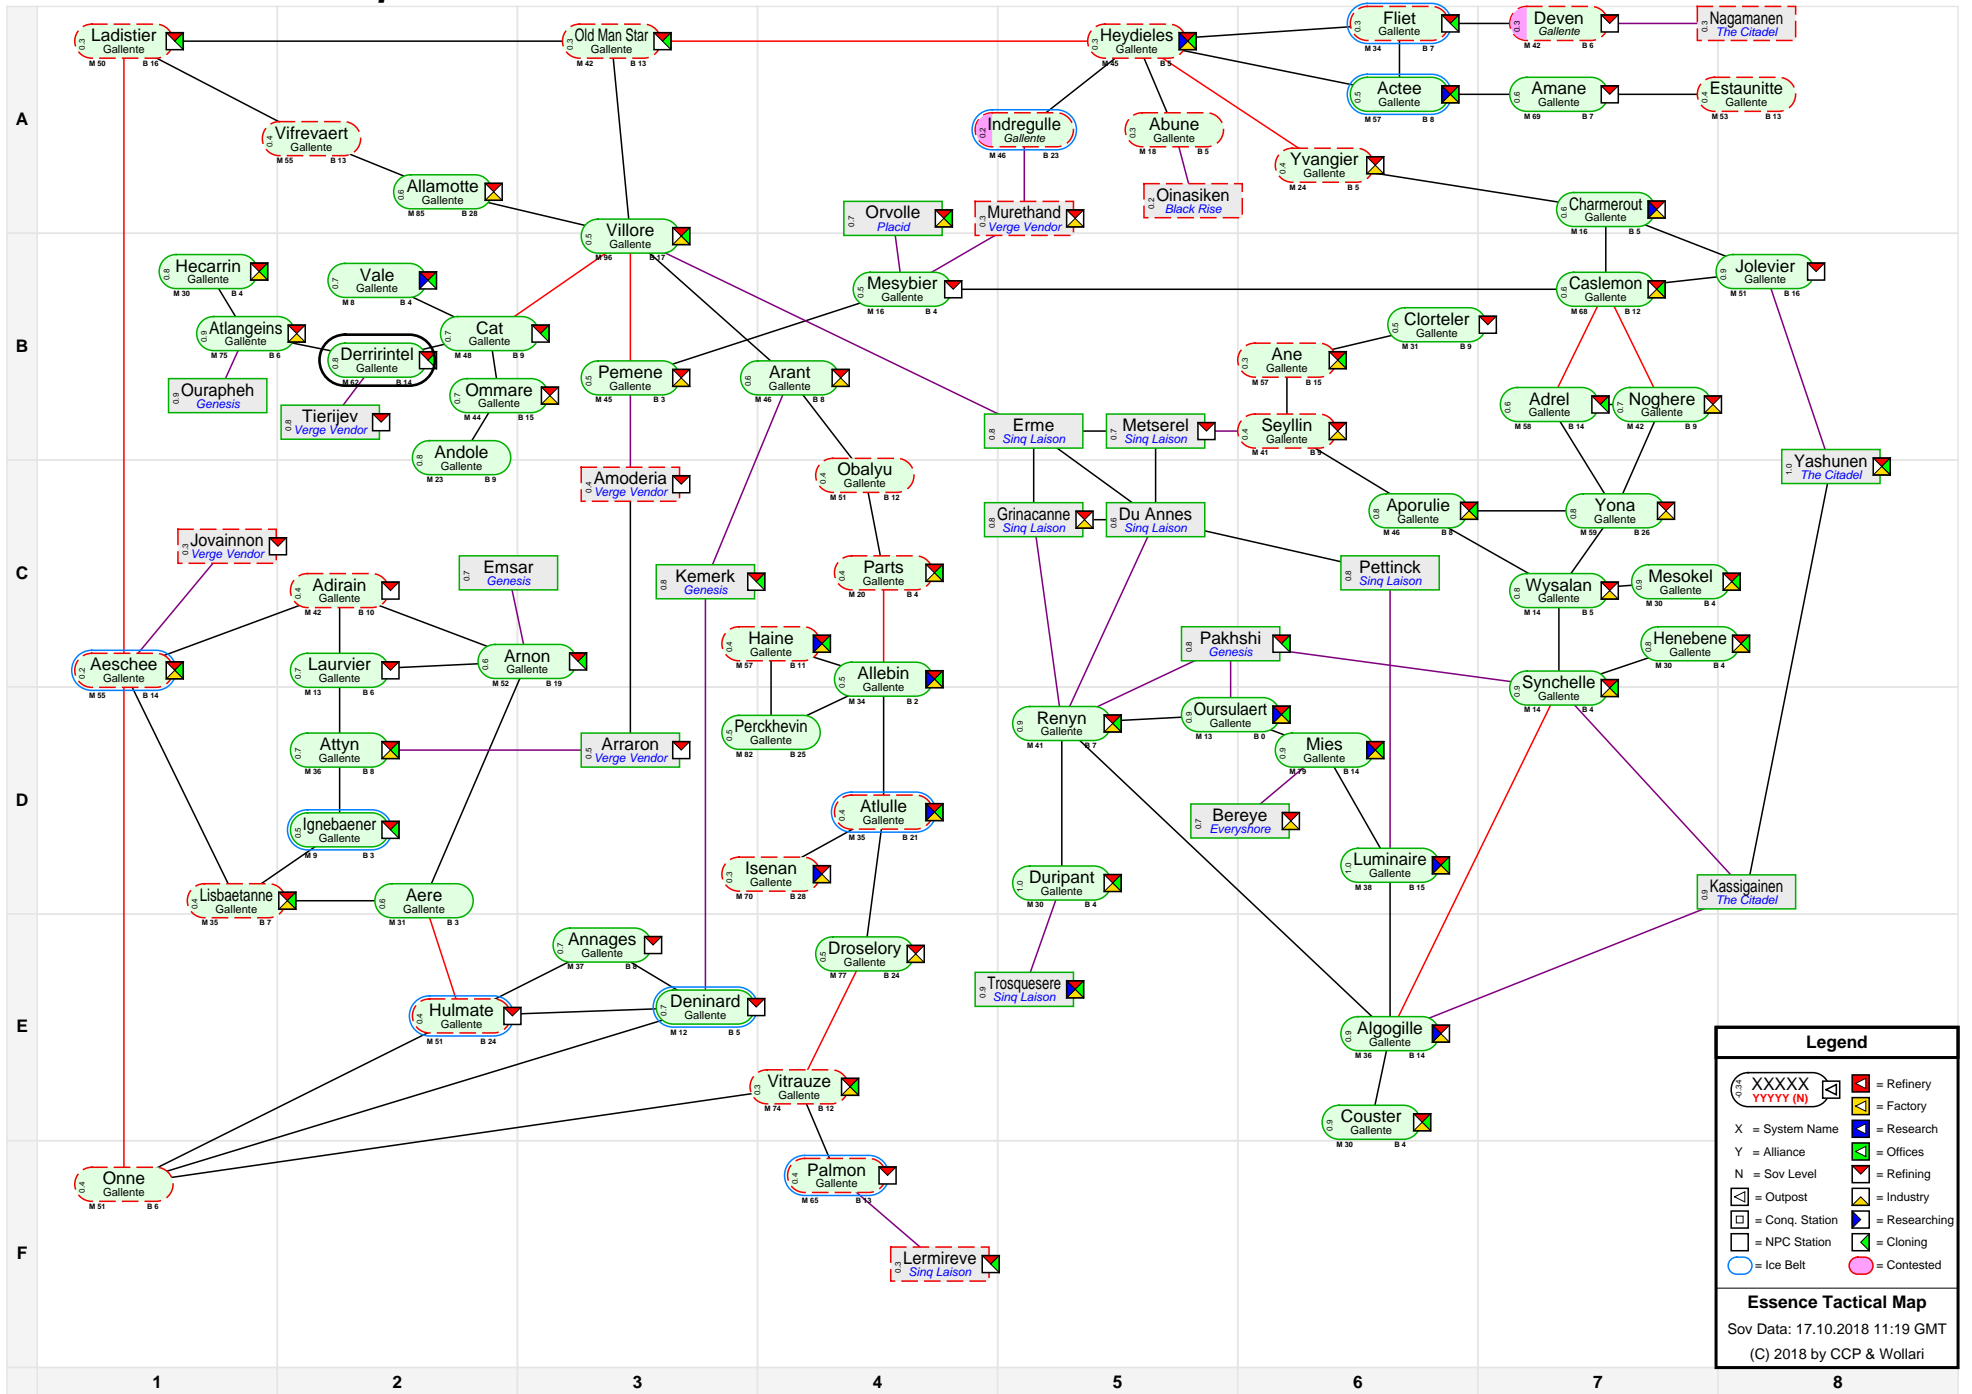

# Essence Tactical Map

**Legend**

- XXXXX (with icons) = Refinery
- YYYY (with icon) = Factory
- X = System Name
- Y = Alliance
- N = Sov Level
- N (with icon) = Research
- (with icon) = Offices
- (with icon) = Refining
- (with icon) = Industry
- (with icon) = Conq. Station
- (with icon) = Researching
- (with icon) = NPC Station
- (with icon) = Cloning
- (with icon) = Ice Belt
- (with icon) = Contested

**Essence Tactical Map**  
 Sov Data: 17.10.2018 11:19 GMT  
 (C) 2018 by CCP & Wollari