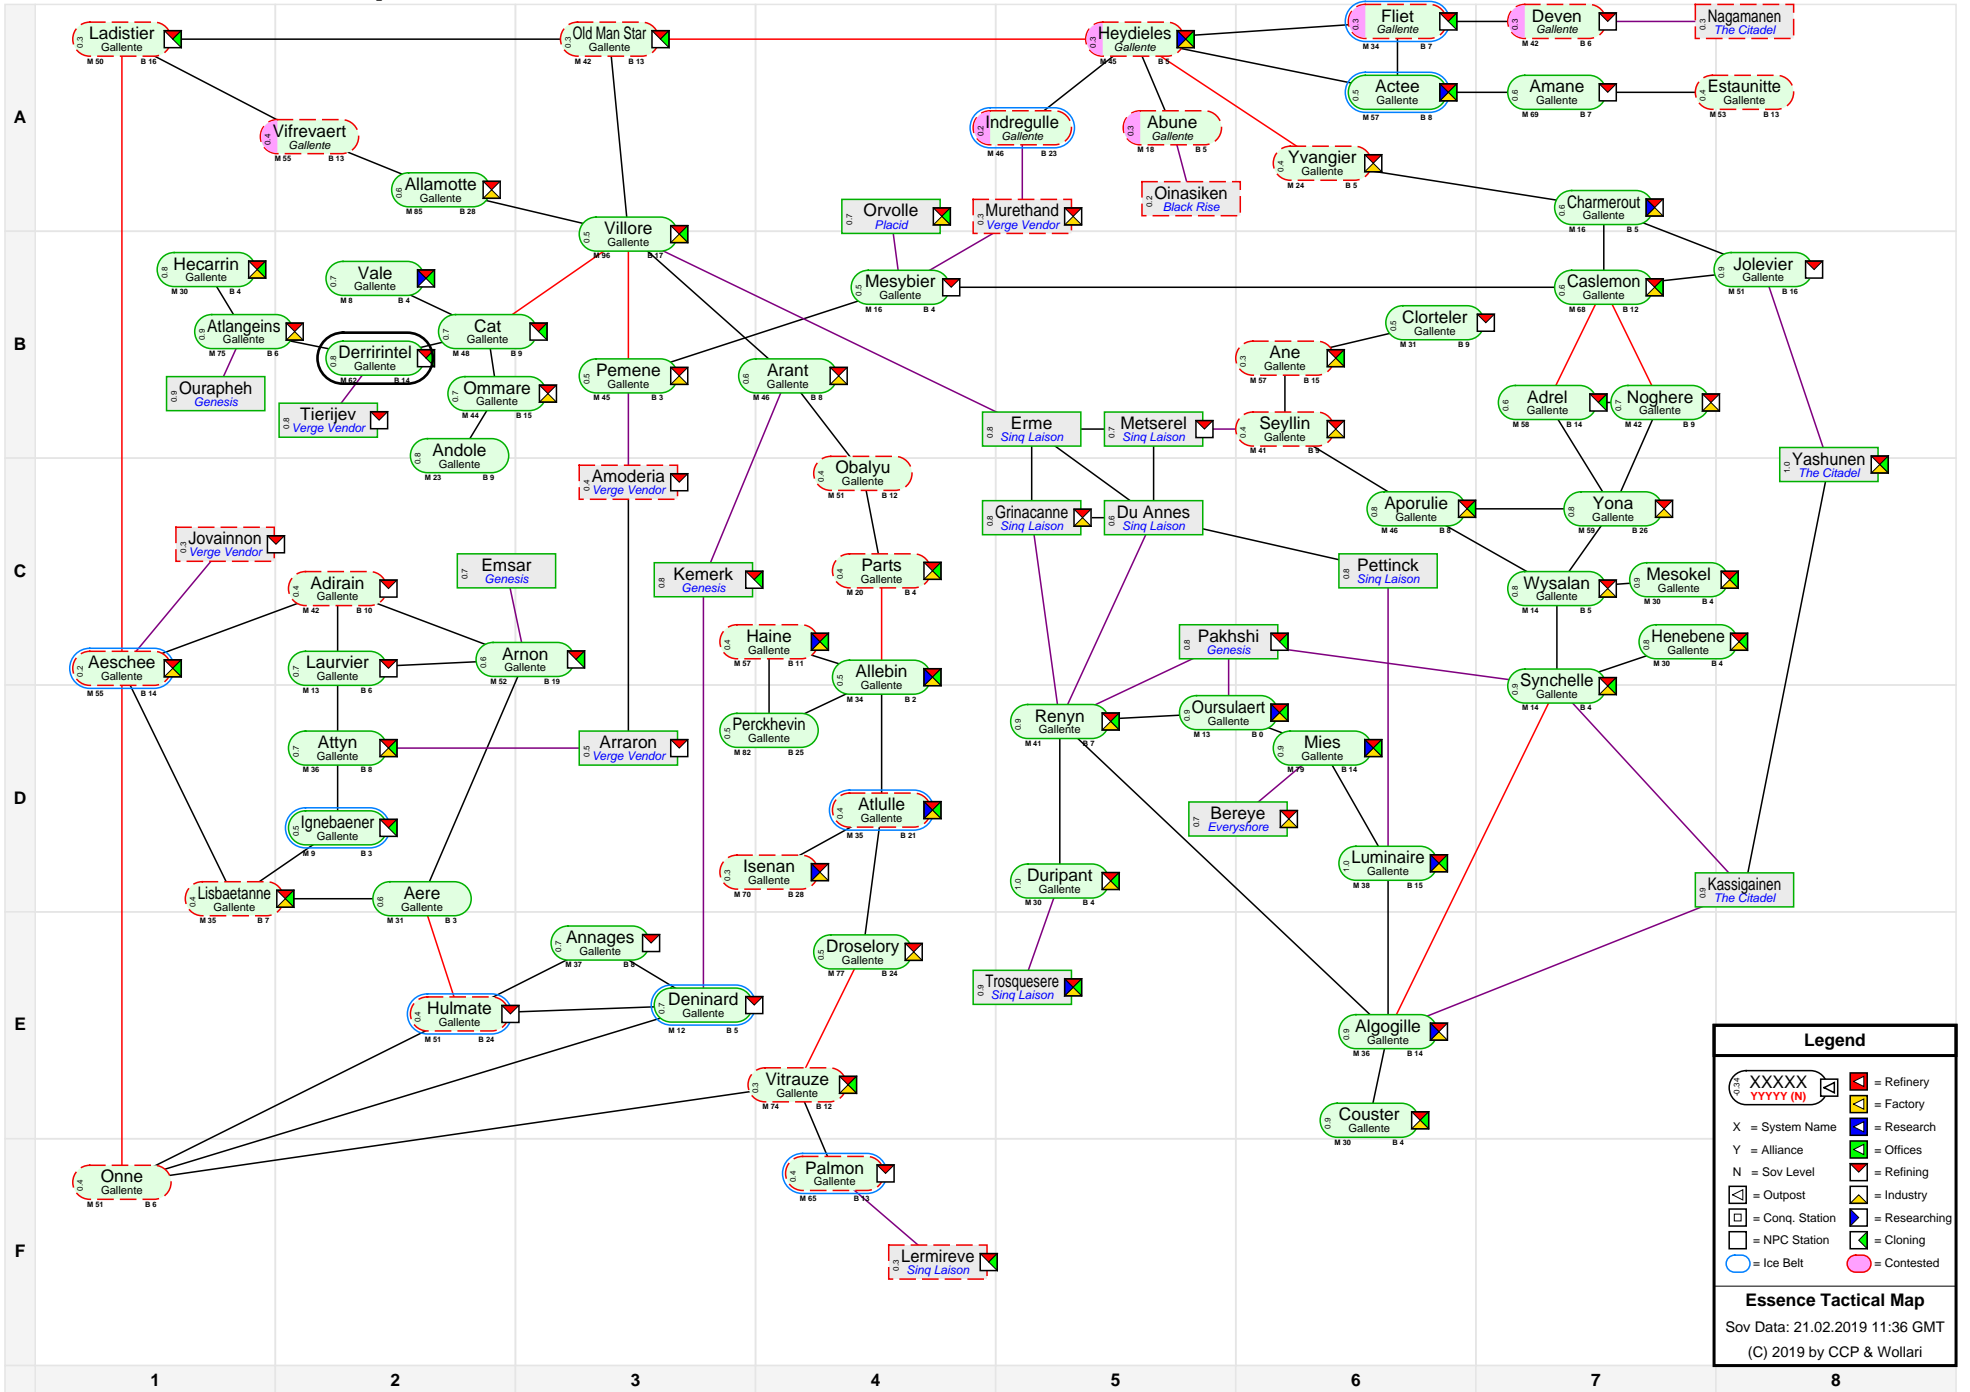

Essence Tactical Map

Legend

- XXXXX (System Name)
- YYYYY (N) (Alliance)
- X (Refinery)
- Y (Factory)
- N (Research)
- N (Offices)
- N (Refining)
- N (Industry)
- N (Researching)
- N (NPC Station)
- N (Cloning)
- N (Ice Belt)
- N (Contested)

Essence Tactical Map
 Sov Data: 21.02.2019 11:36 GMT
 (C) 2019 by CCP & Wollari