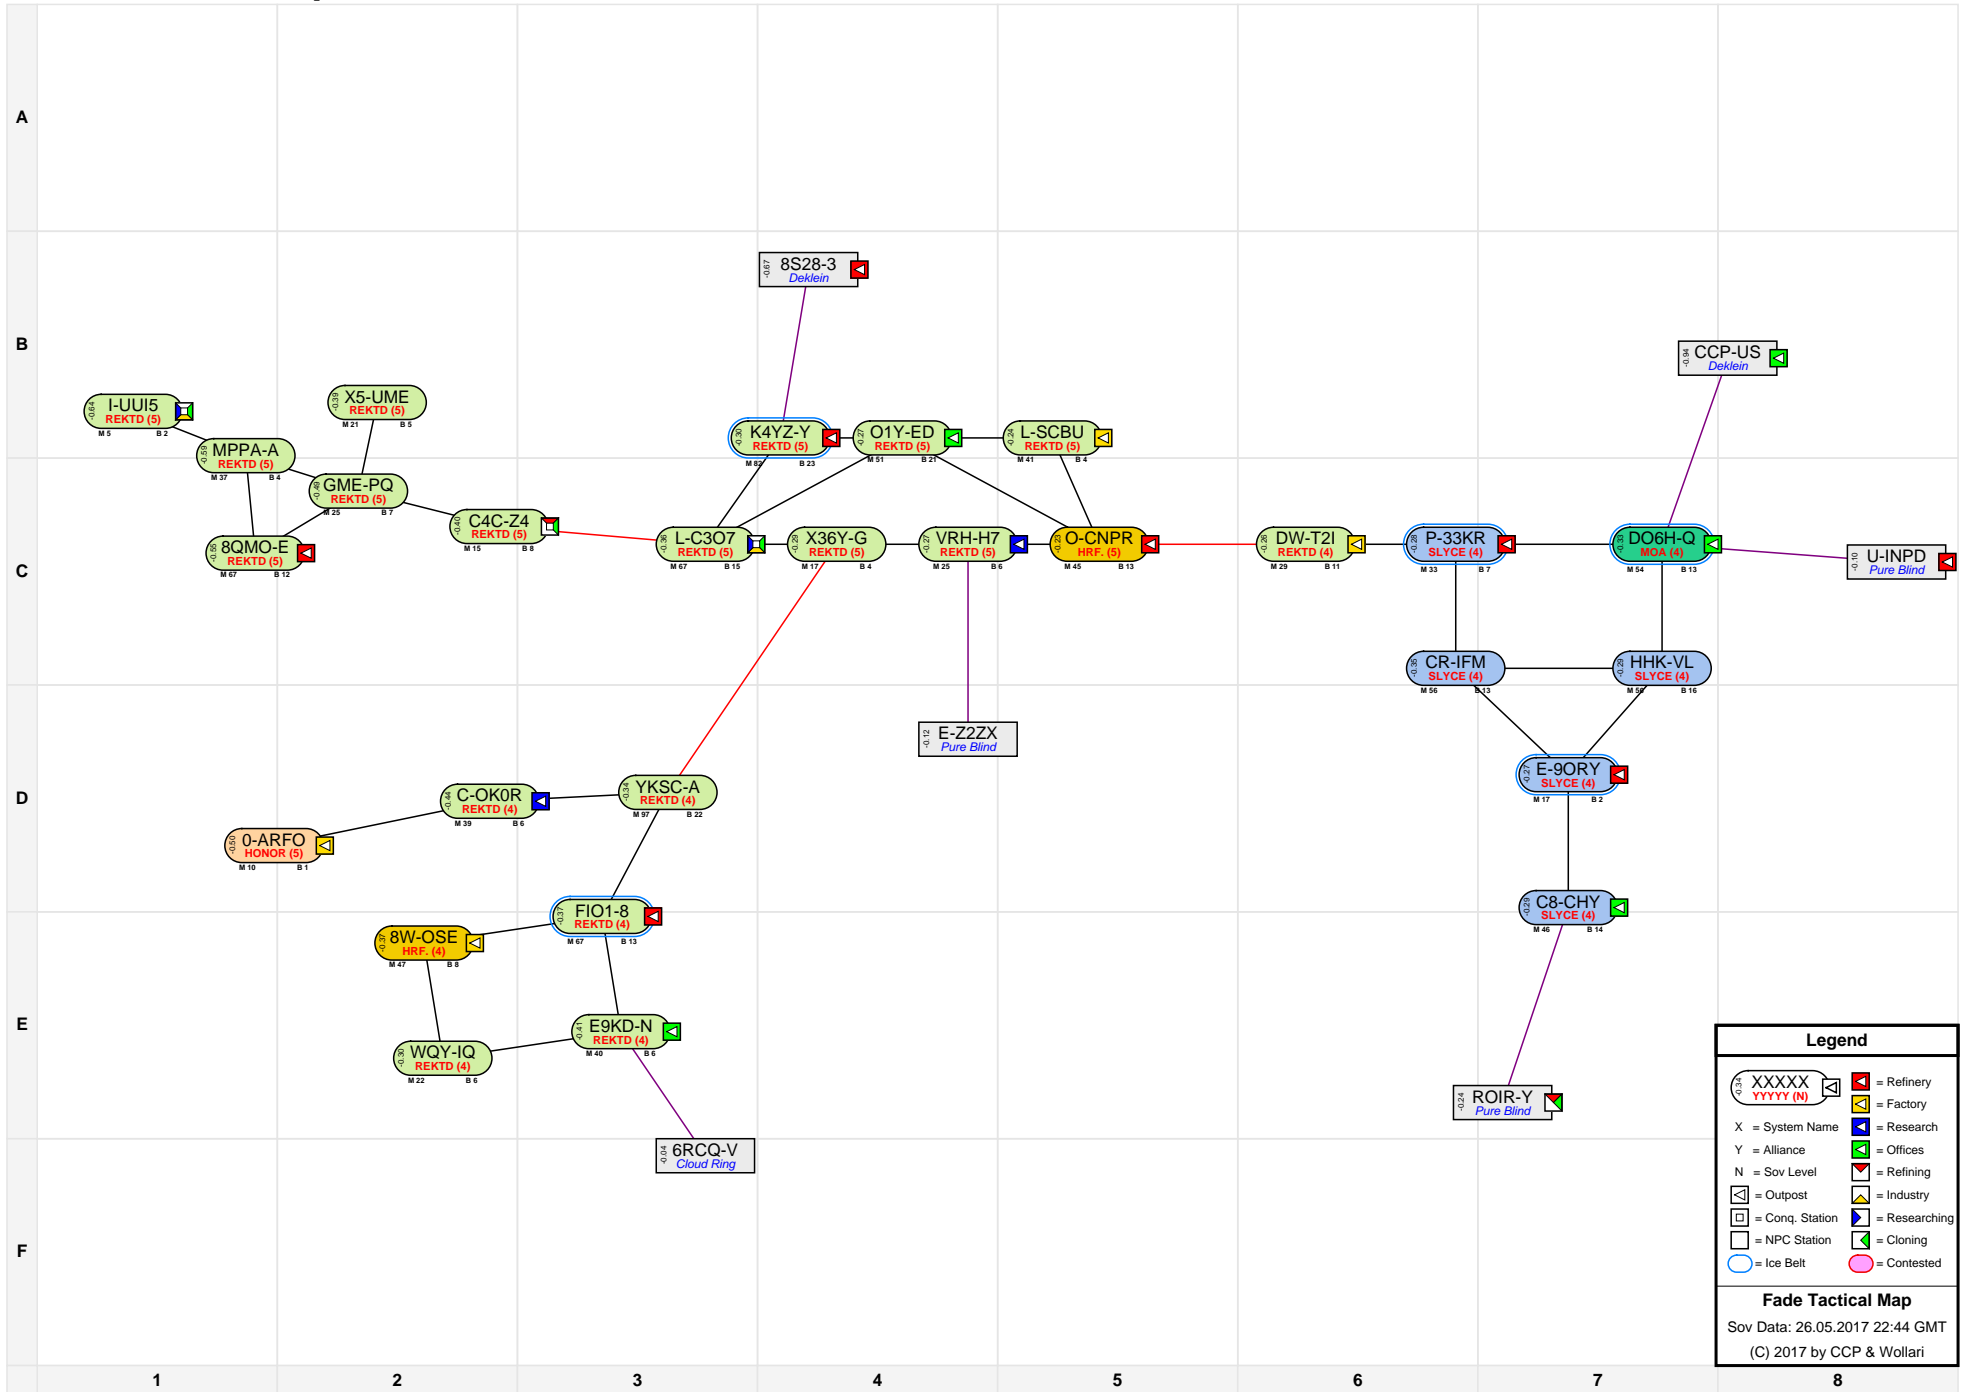

Fade Tactical Map

Legend	
X = System Name	
Y = Alliance	
N = Sov Level	

Fade Tactical Map
 Sov Data: 26.05.2017 22:44 GMT
 (C) 2017 by CCP & Wollari