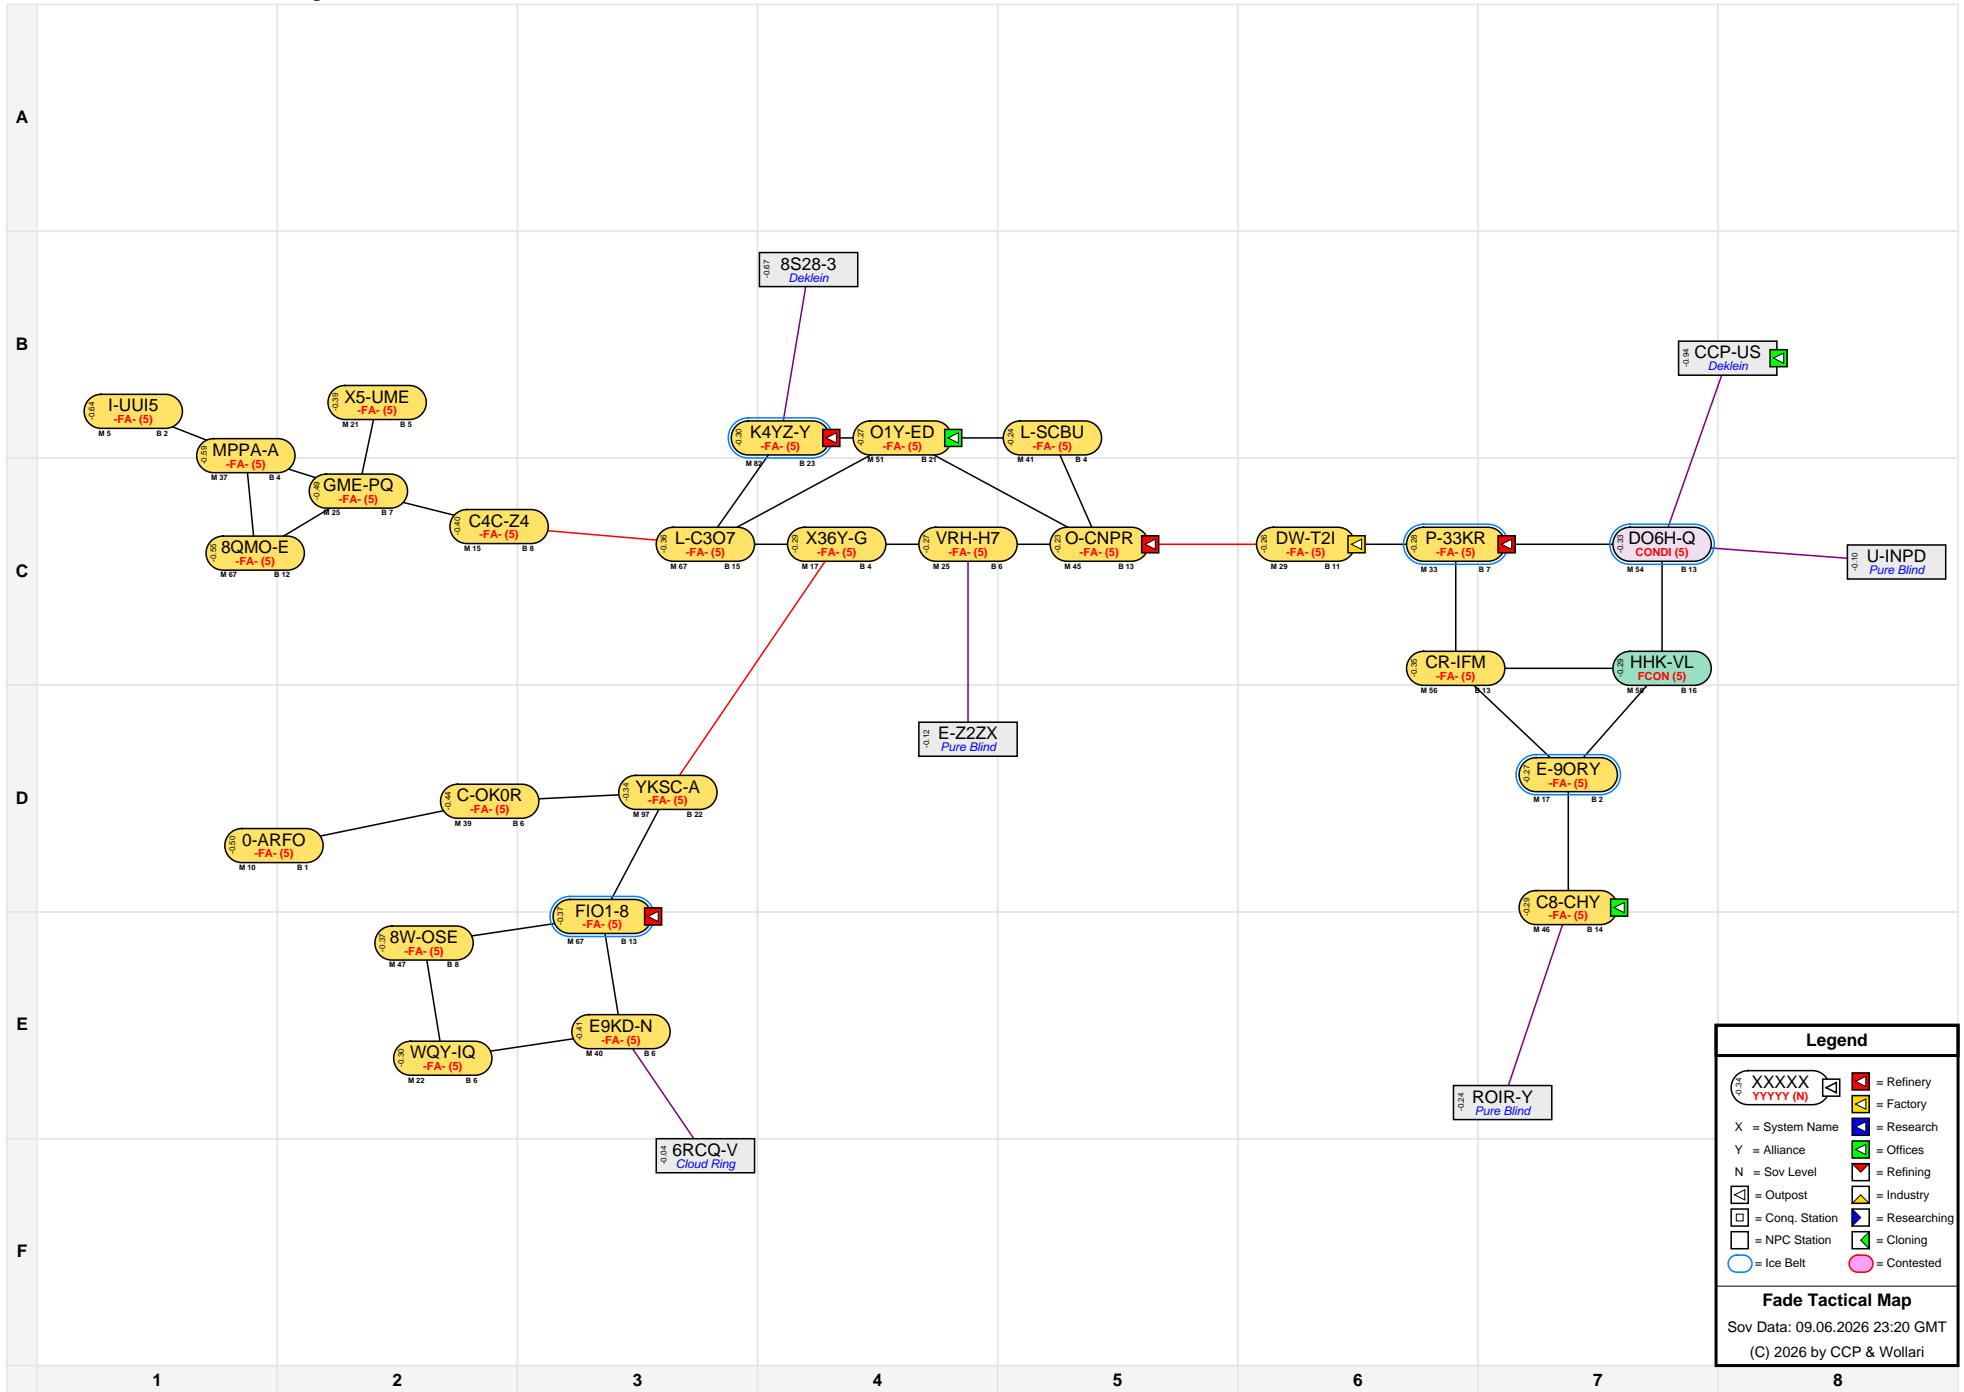

# Fade Tactical Map

**Legend**

XXXXX  
YYYY (N) = Refinery  
X = System Name  
Y = Alliance  
N = Sov Level  
[Icon] = Outpost  
[Icon] = Conq. Station  
[Icon] = NPC Station  
[Icon] = Factory  
[Icon] = Research  
[Icon] = Offices  
[Icon] = Refining  
[Icon] = Industry  
[Icon] = Researching  
[Icon] = Cloning  
[Icon] = Contested

**Fade Tactical Map**  
 Sov Data: 09.06.2026 23:20 GMT  
 (C) 2026 by CCP & Wollari