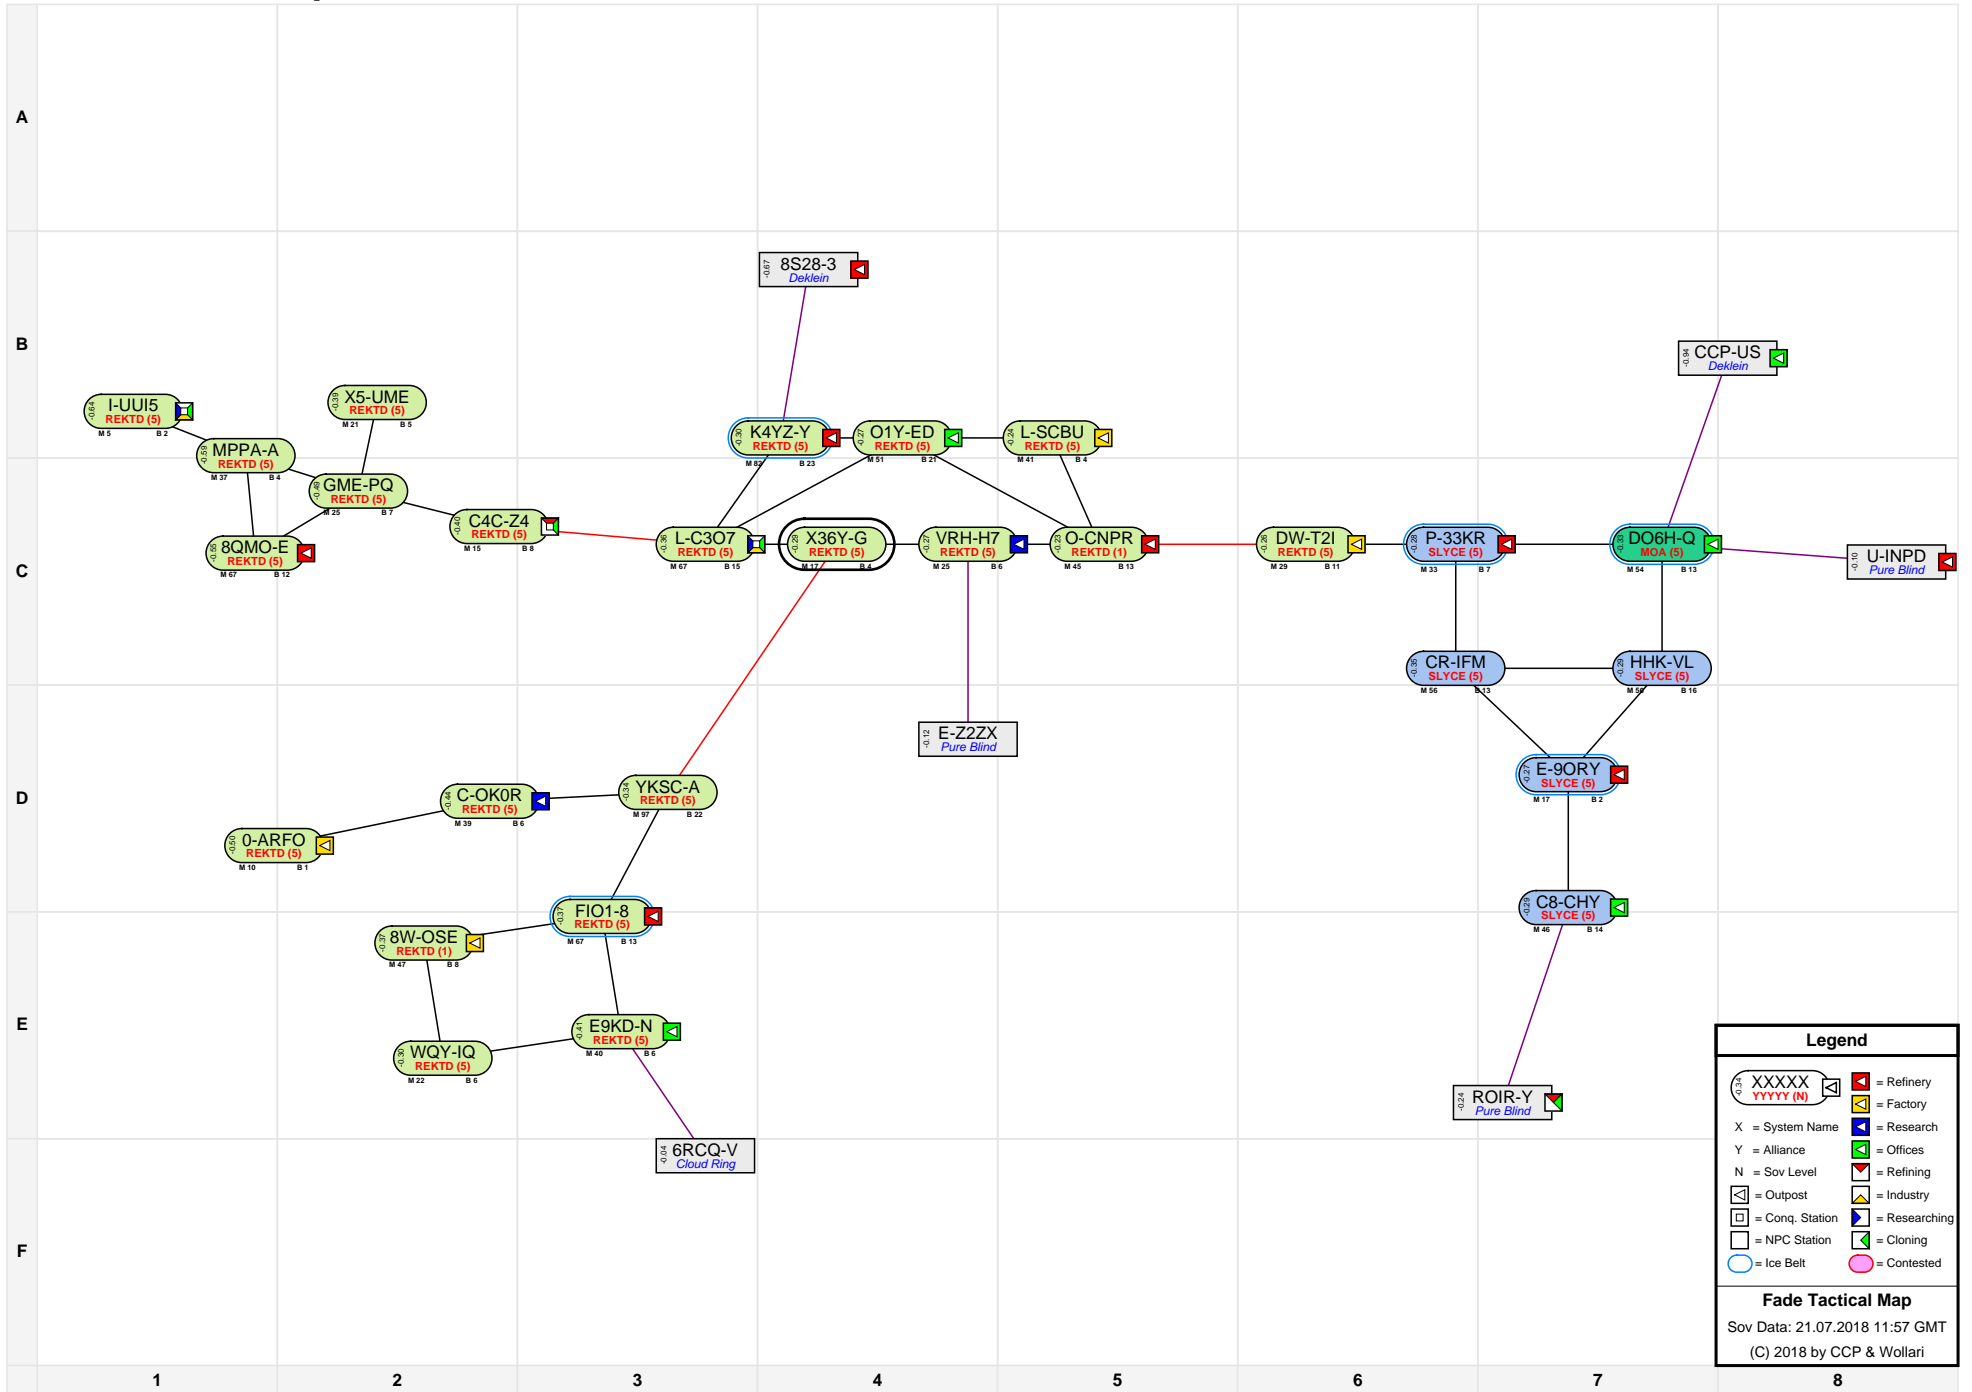

Fade Tactical Map

Legend

= Refinery
 = Factory
 = Research
 = Offices
 = Refining
 = Industry
 = Conq. Station
 = Researching
 = NPC Station
 = Cloning
 = Ice Belt
 = Contested

Fade Tactical Map
 Sov Data: 21.07.2018 11:57 GMT
 (C) 2018 by CCP & Wollari