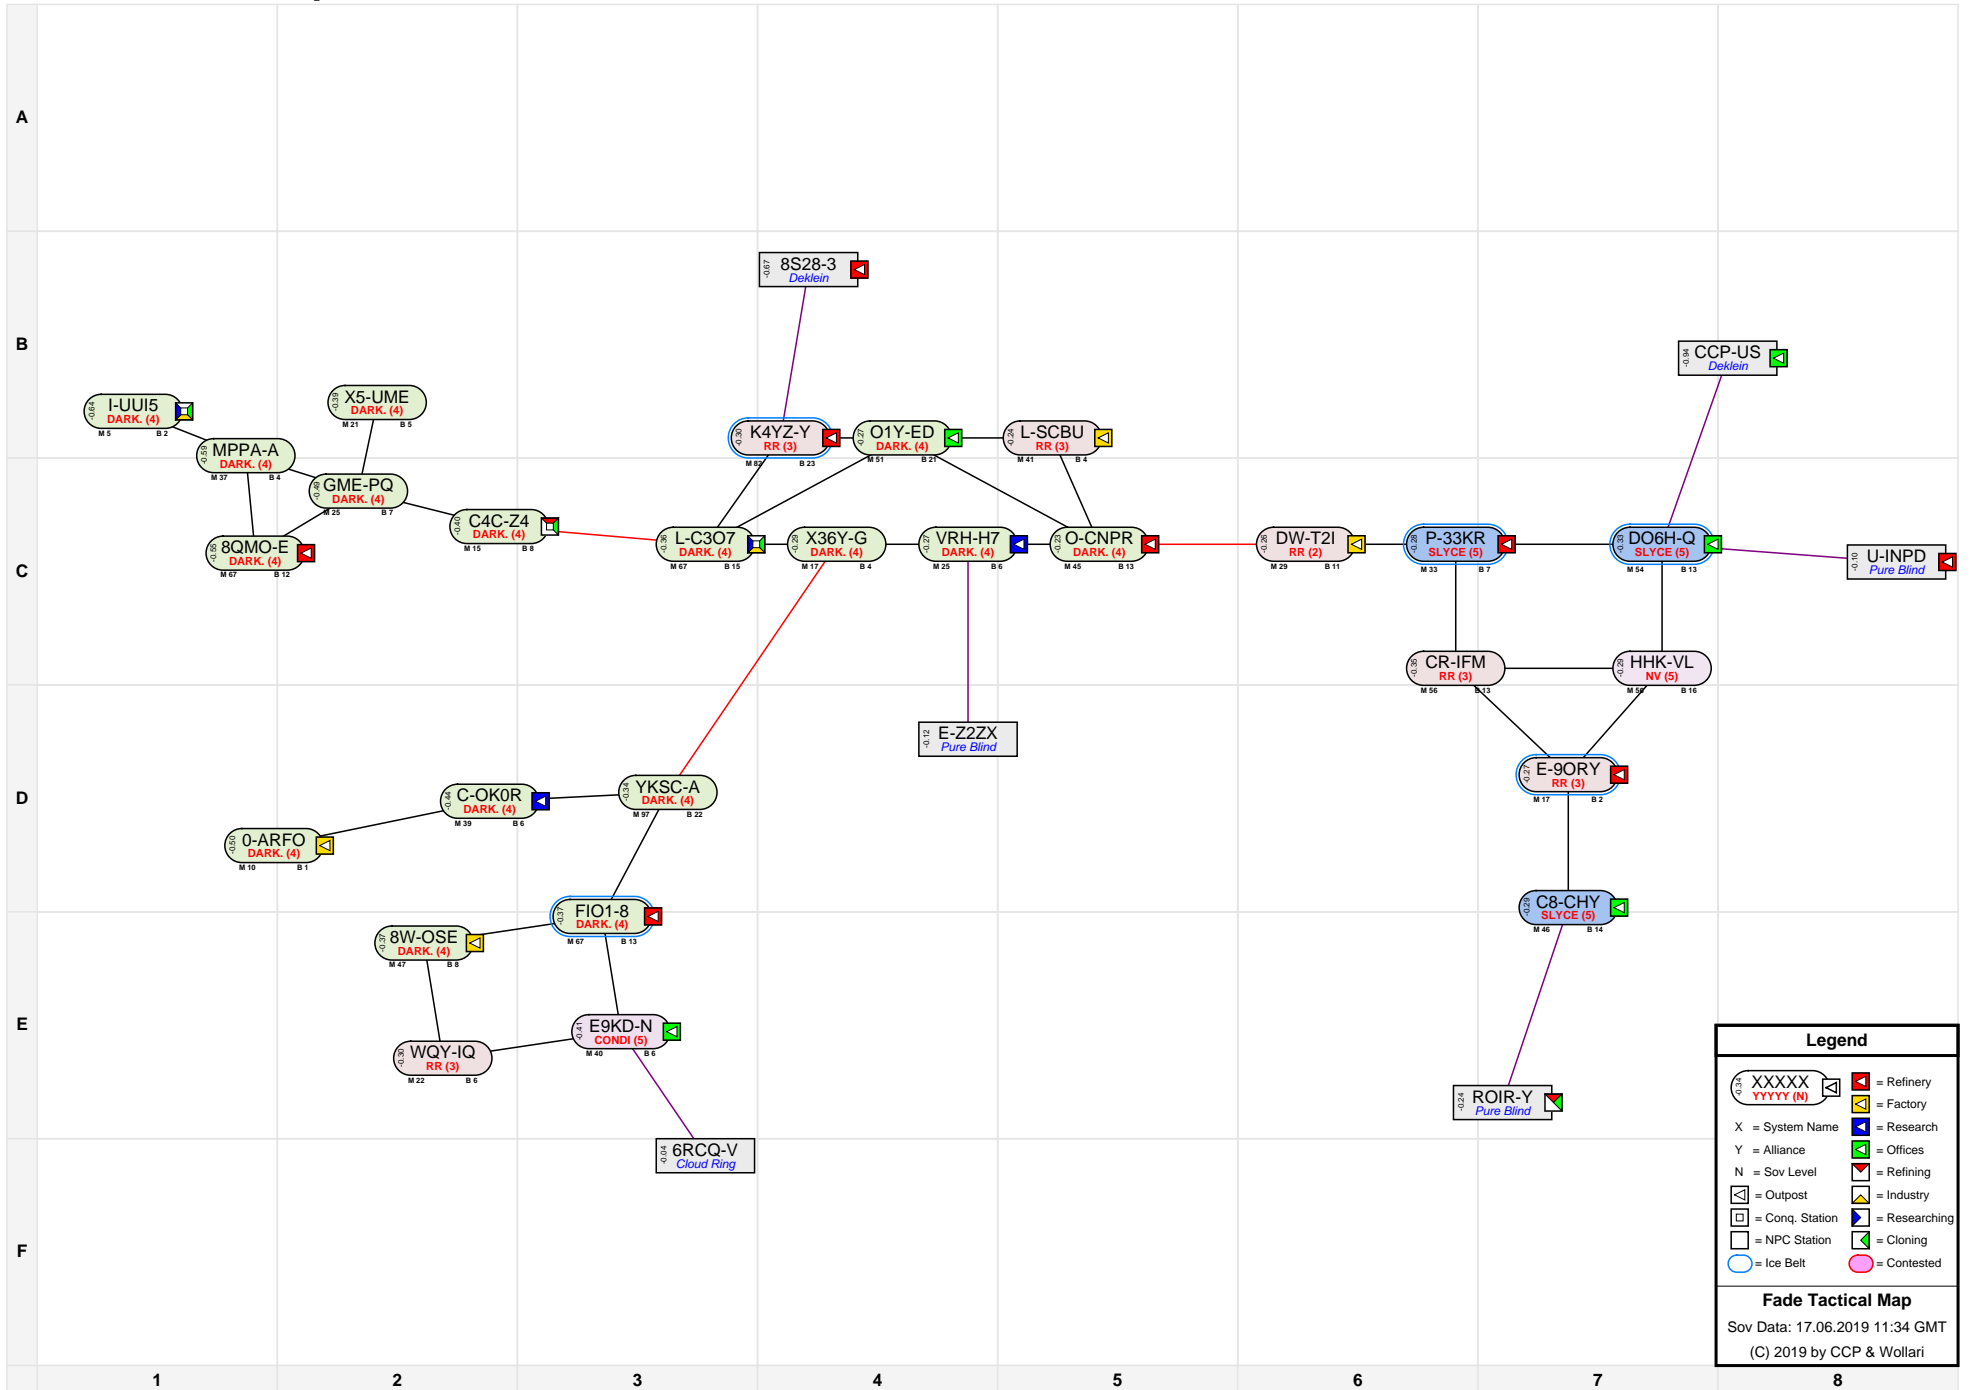

Fade Tactical Map

Legend

XXXXX
YYYYY (N) = Refinery
X = System Name
Y = Alliance
N = Sov Level
[Symbol] = Outpost
[Symbol] = Conq. Station
[Symbol] = NPC Station
[Symbol] = Factory
[Symbol] = Research
[Symbol] = Offices
[Symbol] = Refining
[Symbol] = Industry
[Symbol] = Researching
[Symbol] = Cloning
[Symbol] = Contested

Fade Tactical Map
 Sov Data: 17.06.2019 11:34 GMT
 (C) 2019 by CCP & Wollari