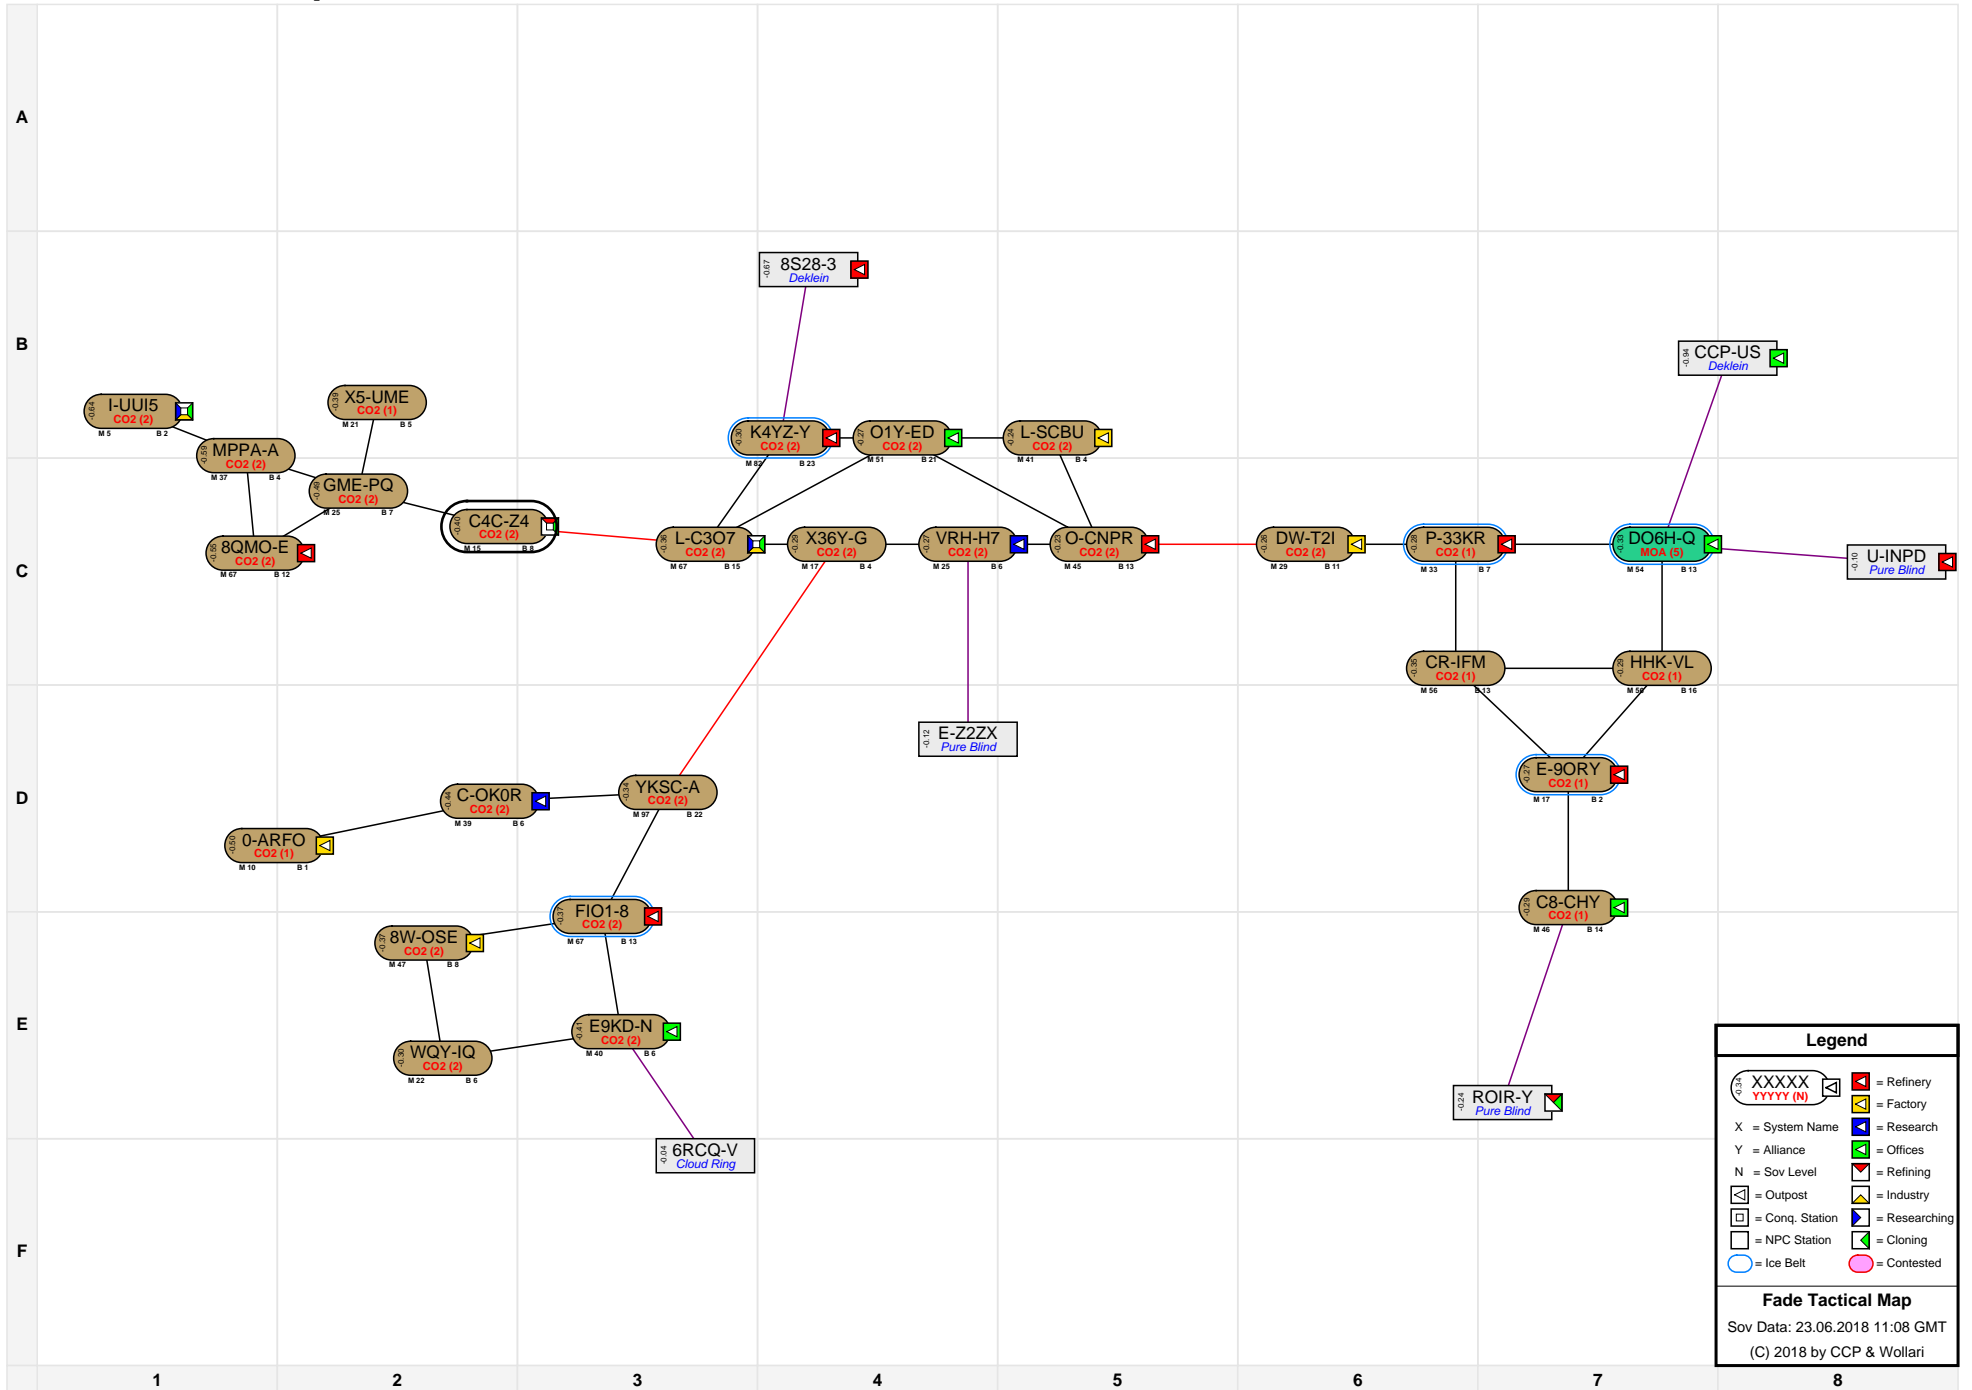

Fade Tactical Map

Legend

- XXXXX
YYYY (N) = Refinery
- X = System Name
- Y = Alliance
- N = Sov Level
- = Outpost
- = Conq. Station
- = NPC Station
- = Factory
- = Research
- = Offices
- = Refining
- = Industry
- = Researching
- = Cloning
- = Contested

Fade Tactical Map
 Sov Data: 23.06.2018 11:08 GMT
 (C) 2018 by CCP & Wollari