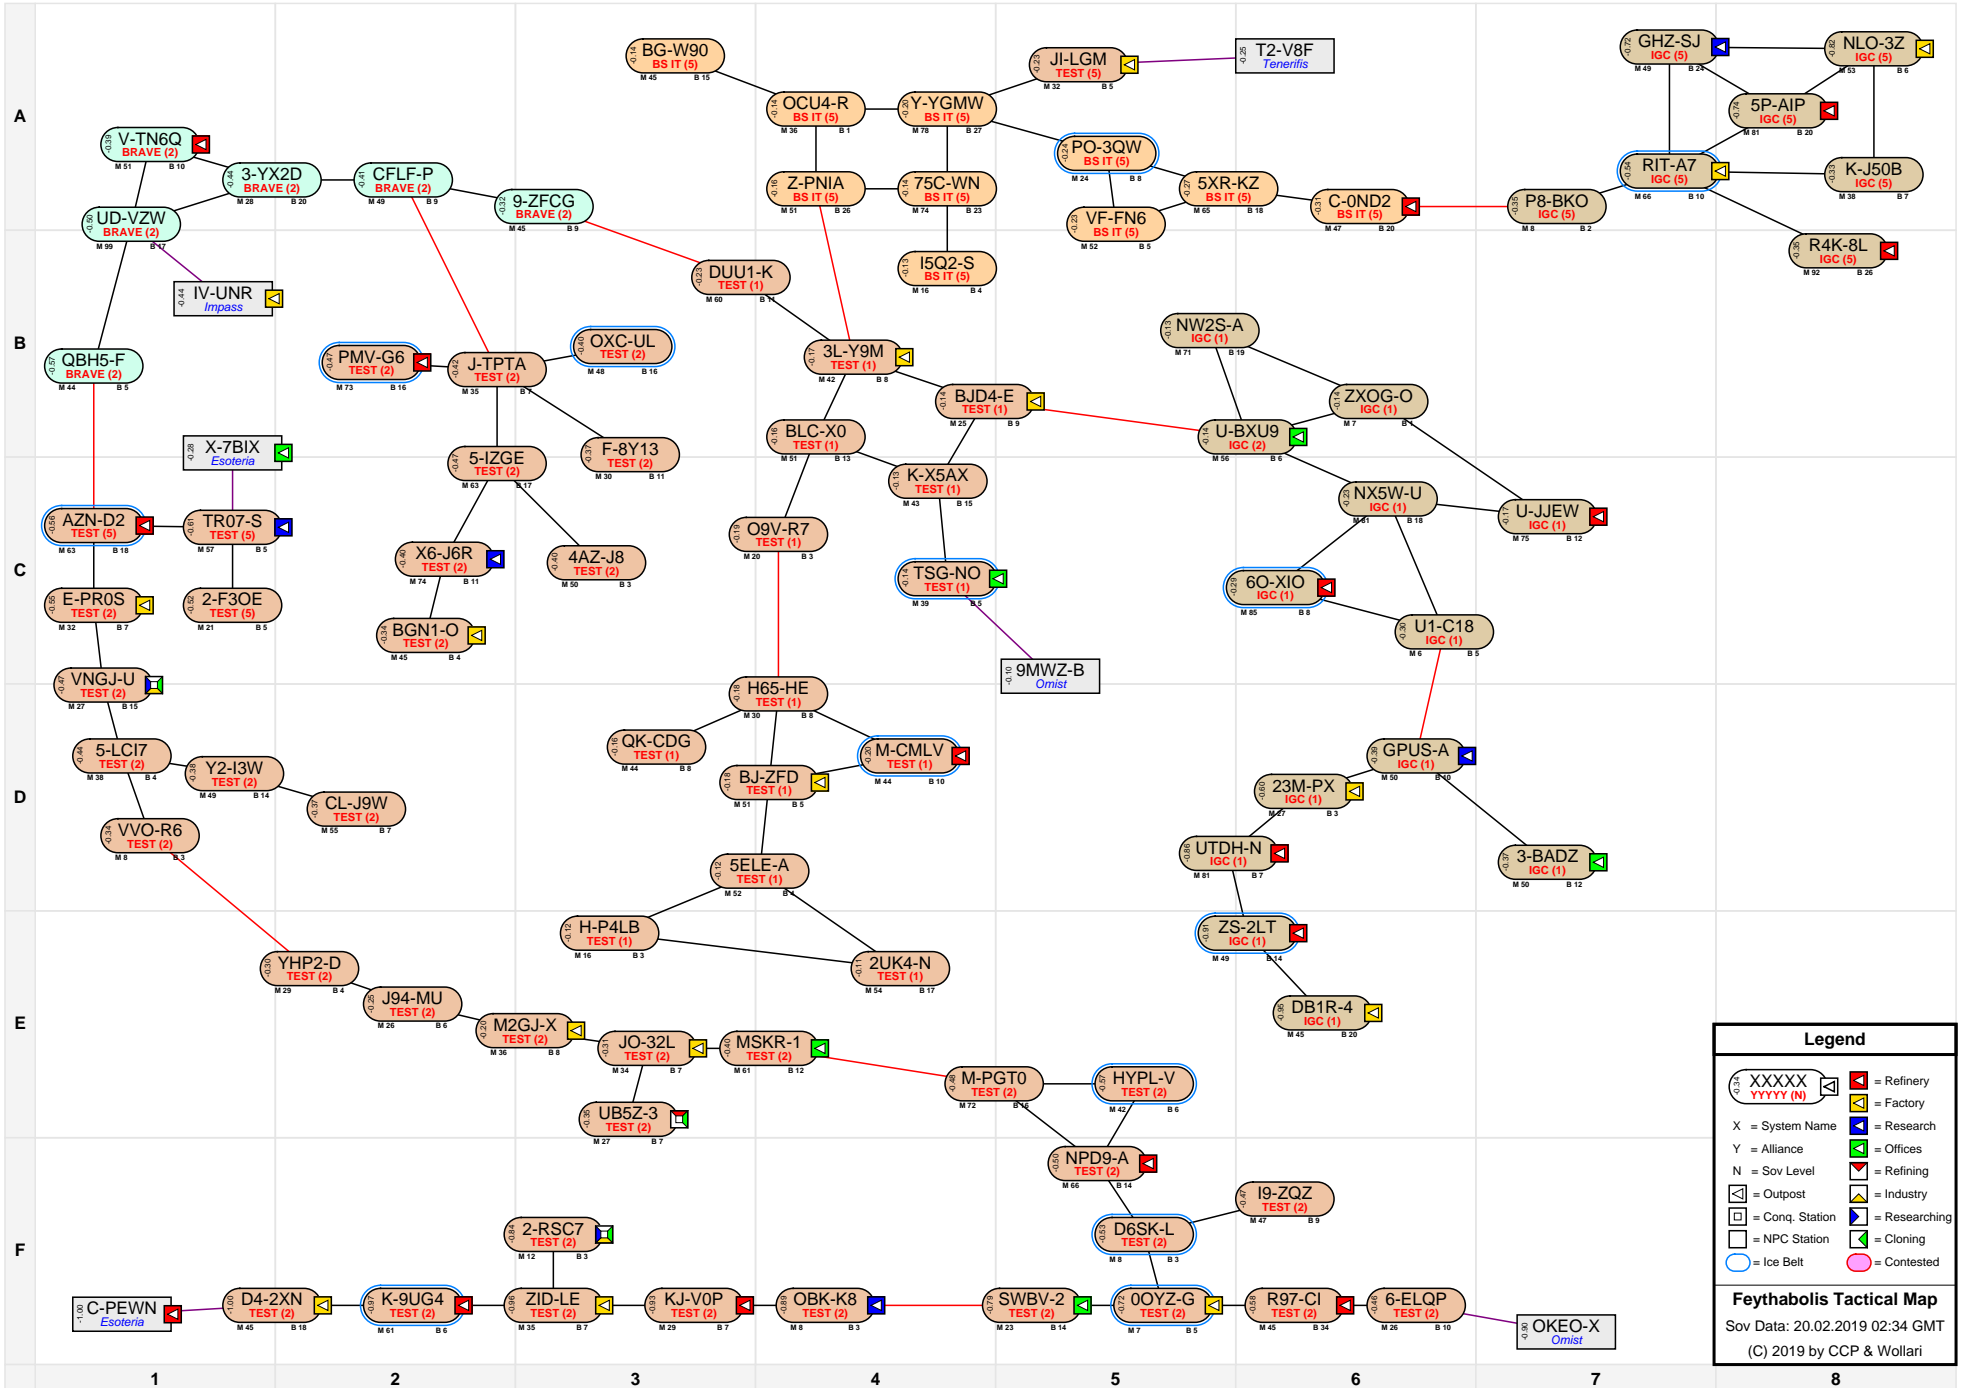

# Feythabolis Tactical Map

**Legend**

- XXXXX YYYYY (N) [Symbol] = Refinery
- X = System Name [Symbol]
- Y = Alliance [Symbol]
- N = Sov Level [Symbol]
- [Symbol] = Outpost
- [Symbol] = Industry
- [Symbol] = Conq. Station
- [Symbol] = Researching
- [Symbol] = NPC Station
- [Symbol] = Cloning
- [Symbol] = Contested

**Feythabolis Tactical Map**  
 Sov Data: 20.02.2019 02:34 GMT  
 (C) 2019 by CCP & Wollari