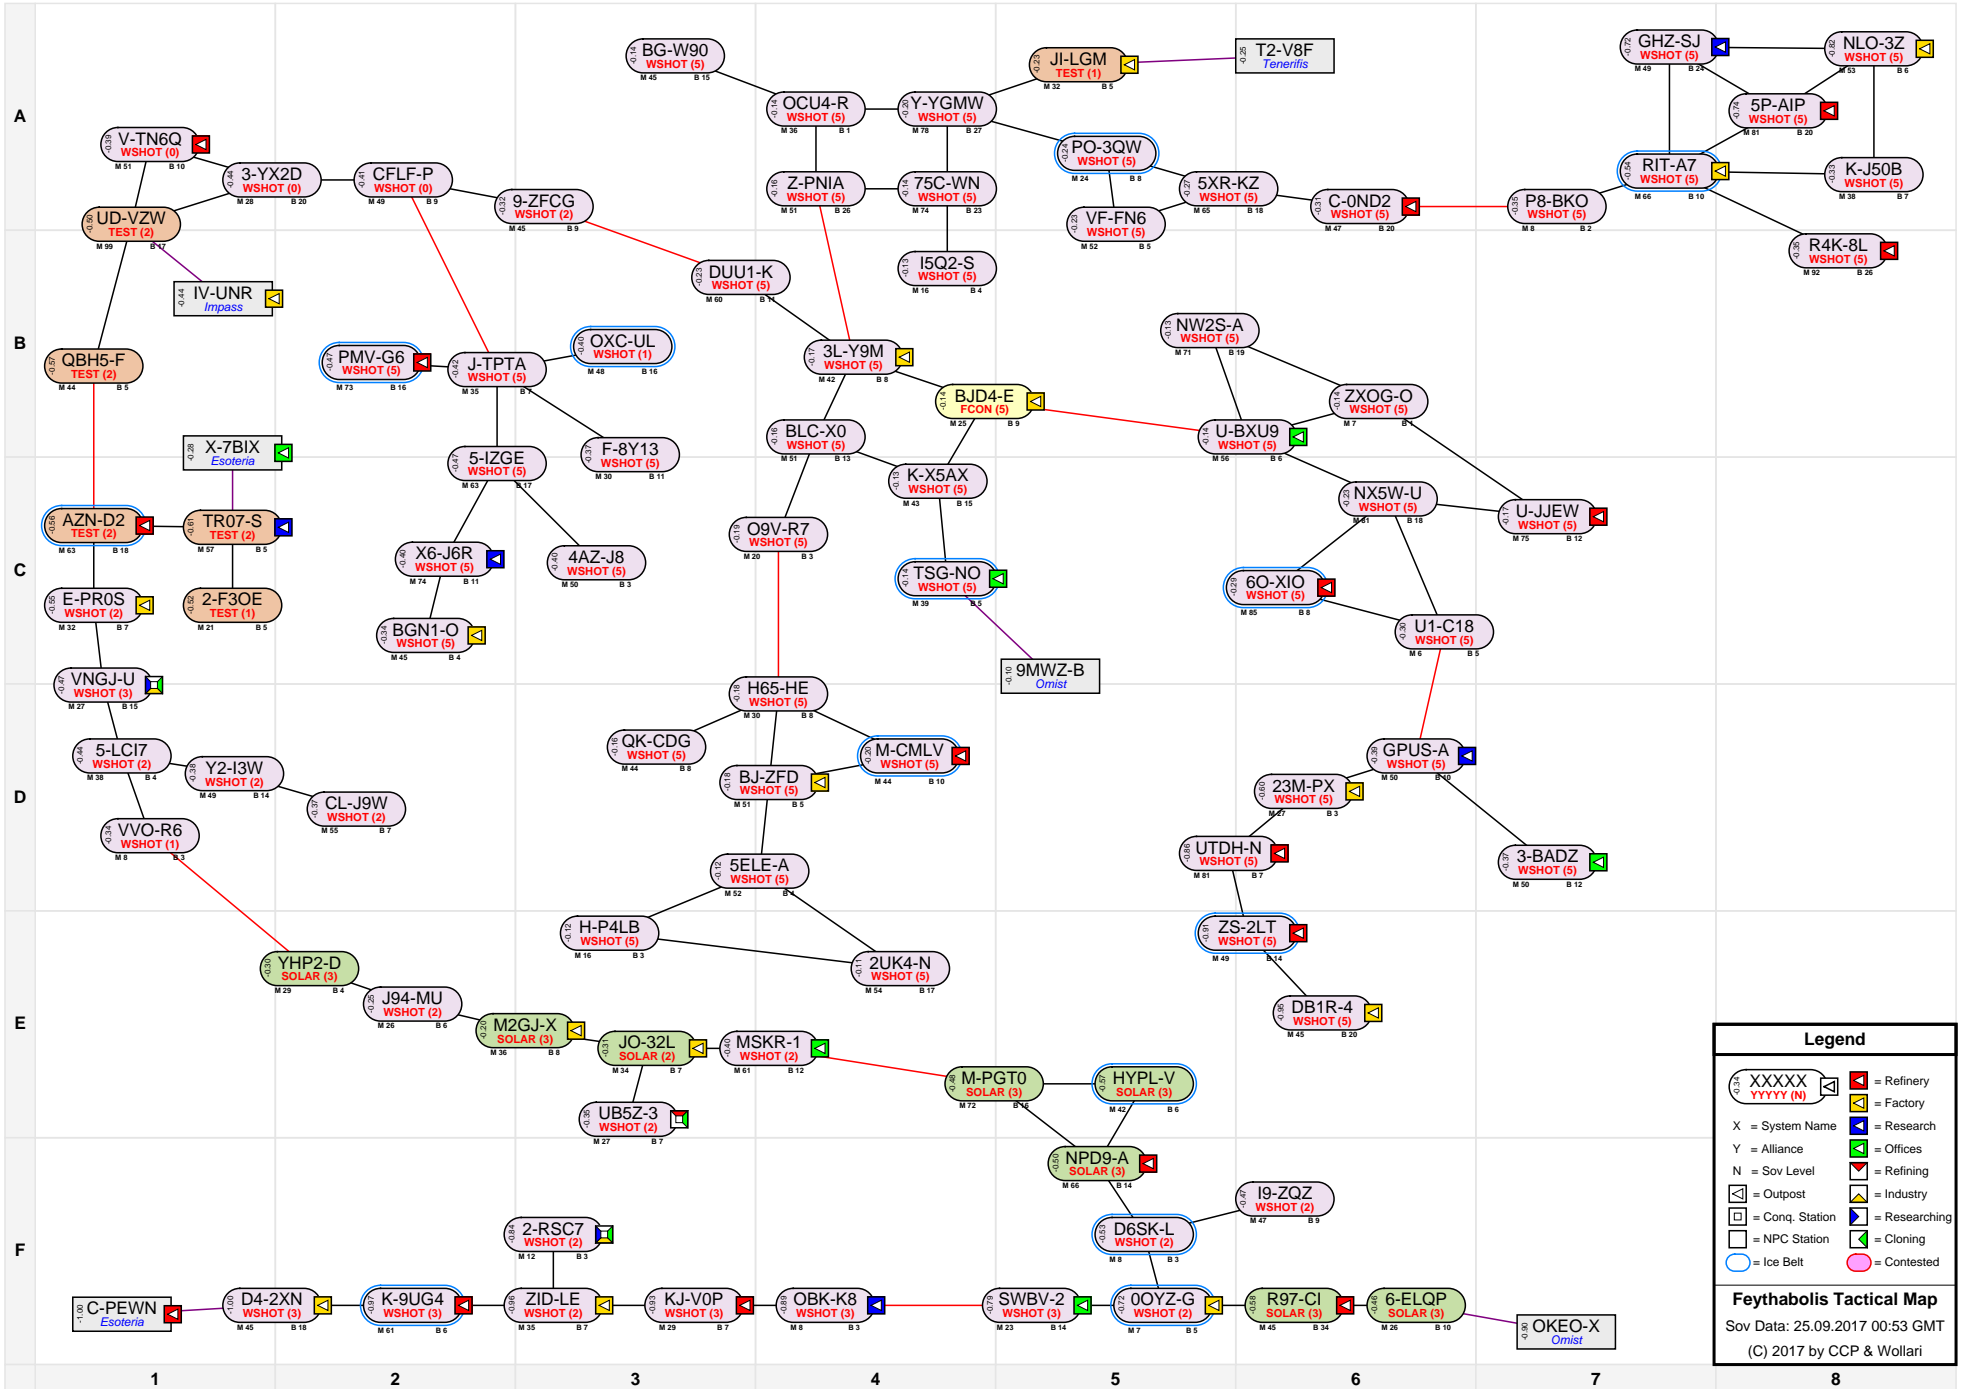

Feythabolis Tactical Map

Legend

- XXXXX (YYYY (N)) = Refinery
- XXXXX (YYYY (N)) = Factory
- X = System Name
- Y = Alliance
- N = Sov Level
- = Outpost
- = Conq. Station
- = NPC Station
- = Researching
- = Cloning
- = Contested
- = Ice Belt

Feythabolis Tactical Map
 Sov Data: 25.09.2017 00:53 GMT
 (C) 2017 by CCP & Wollari