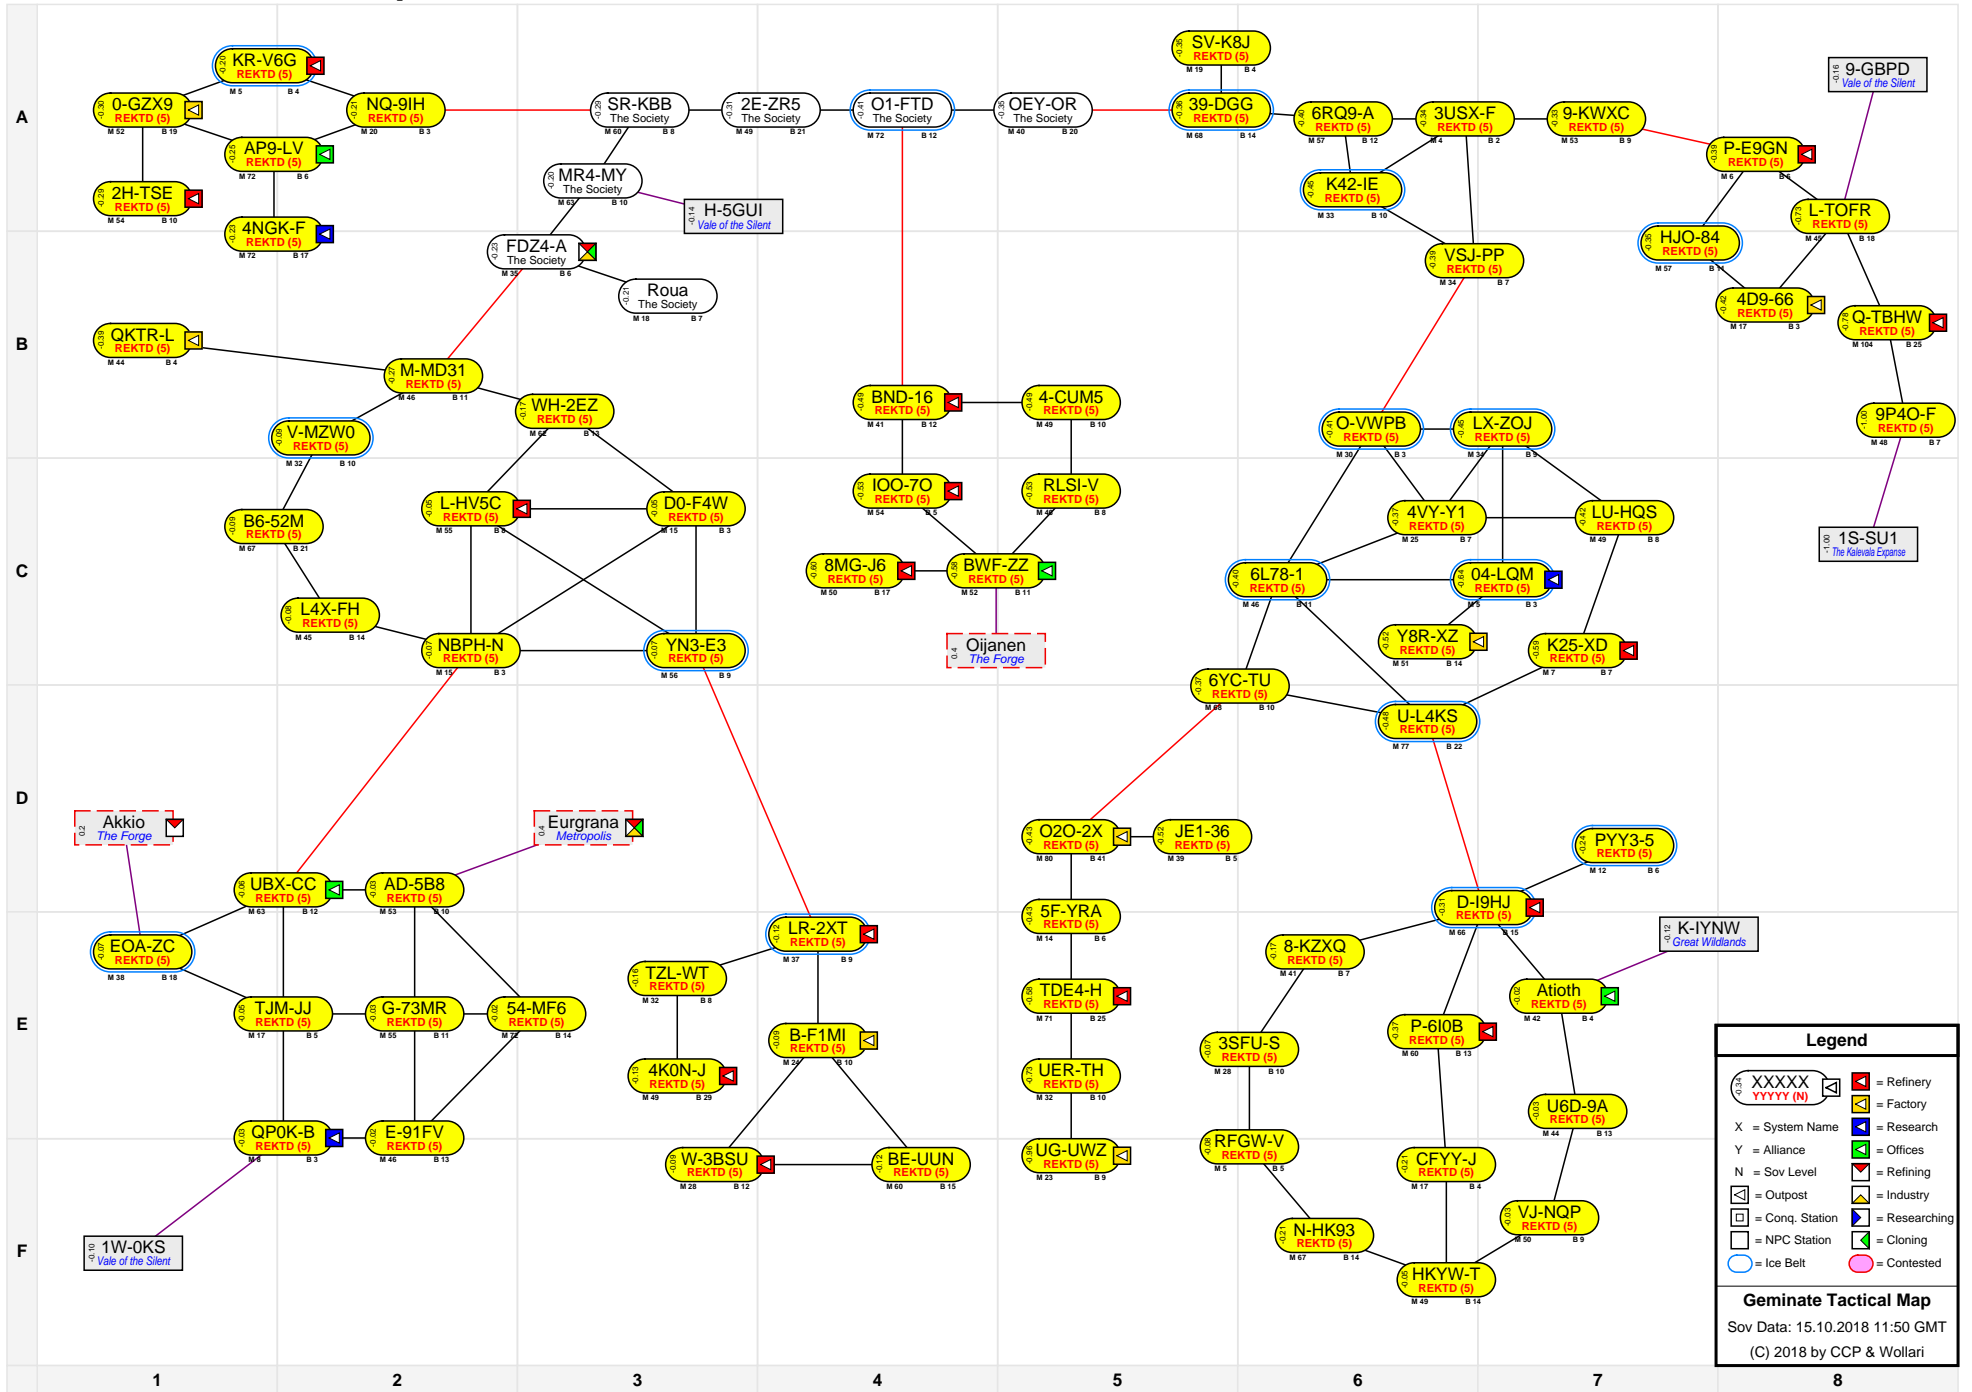

Geminate Tactical Map

Legend

- XXXXX REKTD (N) [Symbol] = Refinery
- XXXXX REKTD (N) [Symbol] = Factory
- X = System Name [Symbol] = Research
- Y = Alliance [Symbol] = Offices
- N = Sov Level [Symbol] = Refining
- [Symbol] = Outpost
- [Symbol] = Industry
- [Symbol] = Conq. Station
- [Symbol] = Researching
- [Symbol] = NPC Station
- [Symbol] = Cloning
- [Symbol] = Ice Belt
- [Symbol] = Contested

Geminate Tactical Map
 Sov Data: 15.10.2018 11:50 GMT
 (C) 2018 by CCP & Wollari