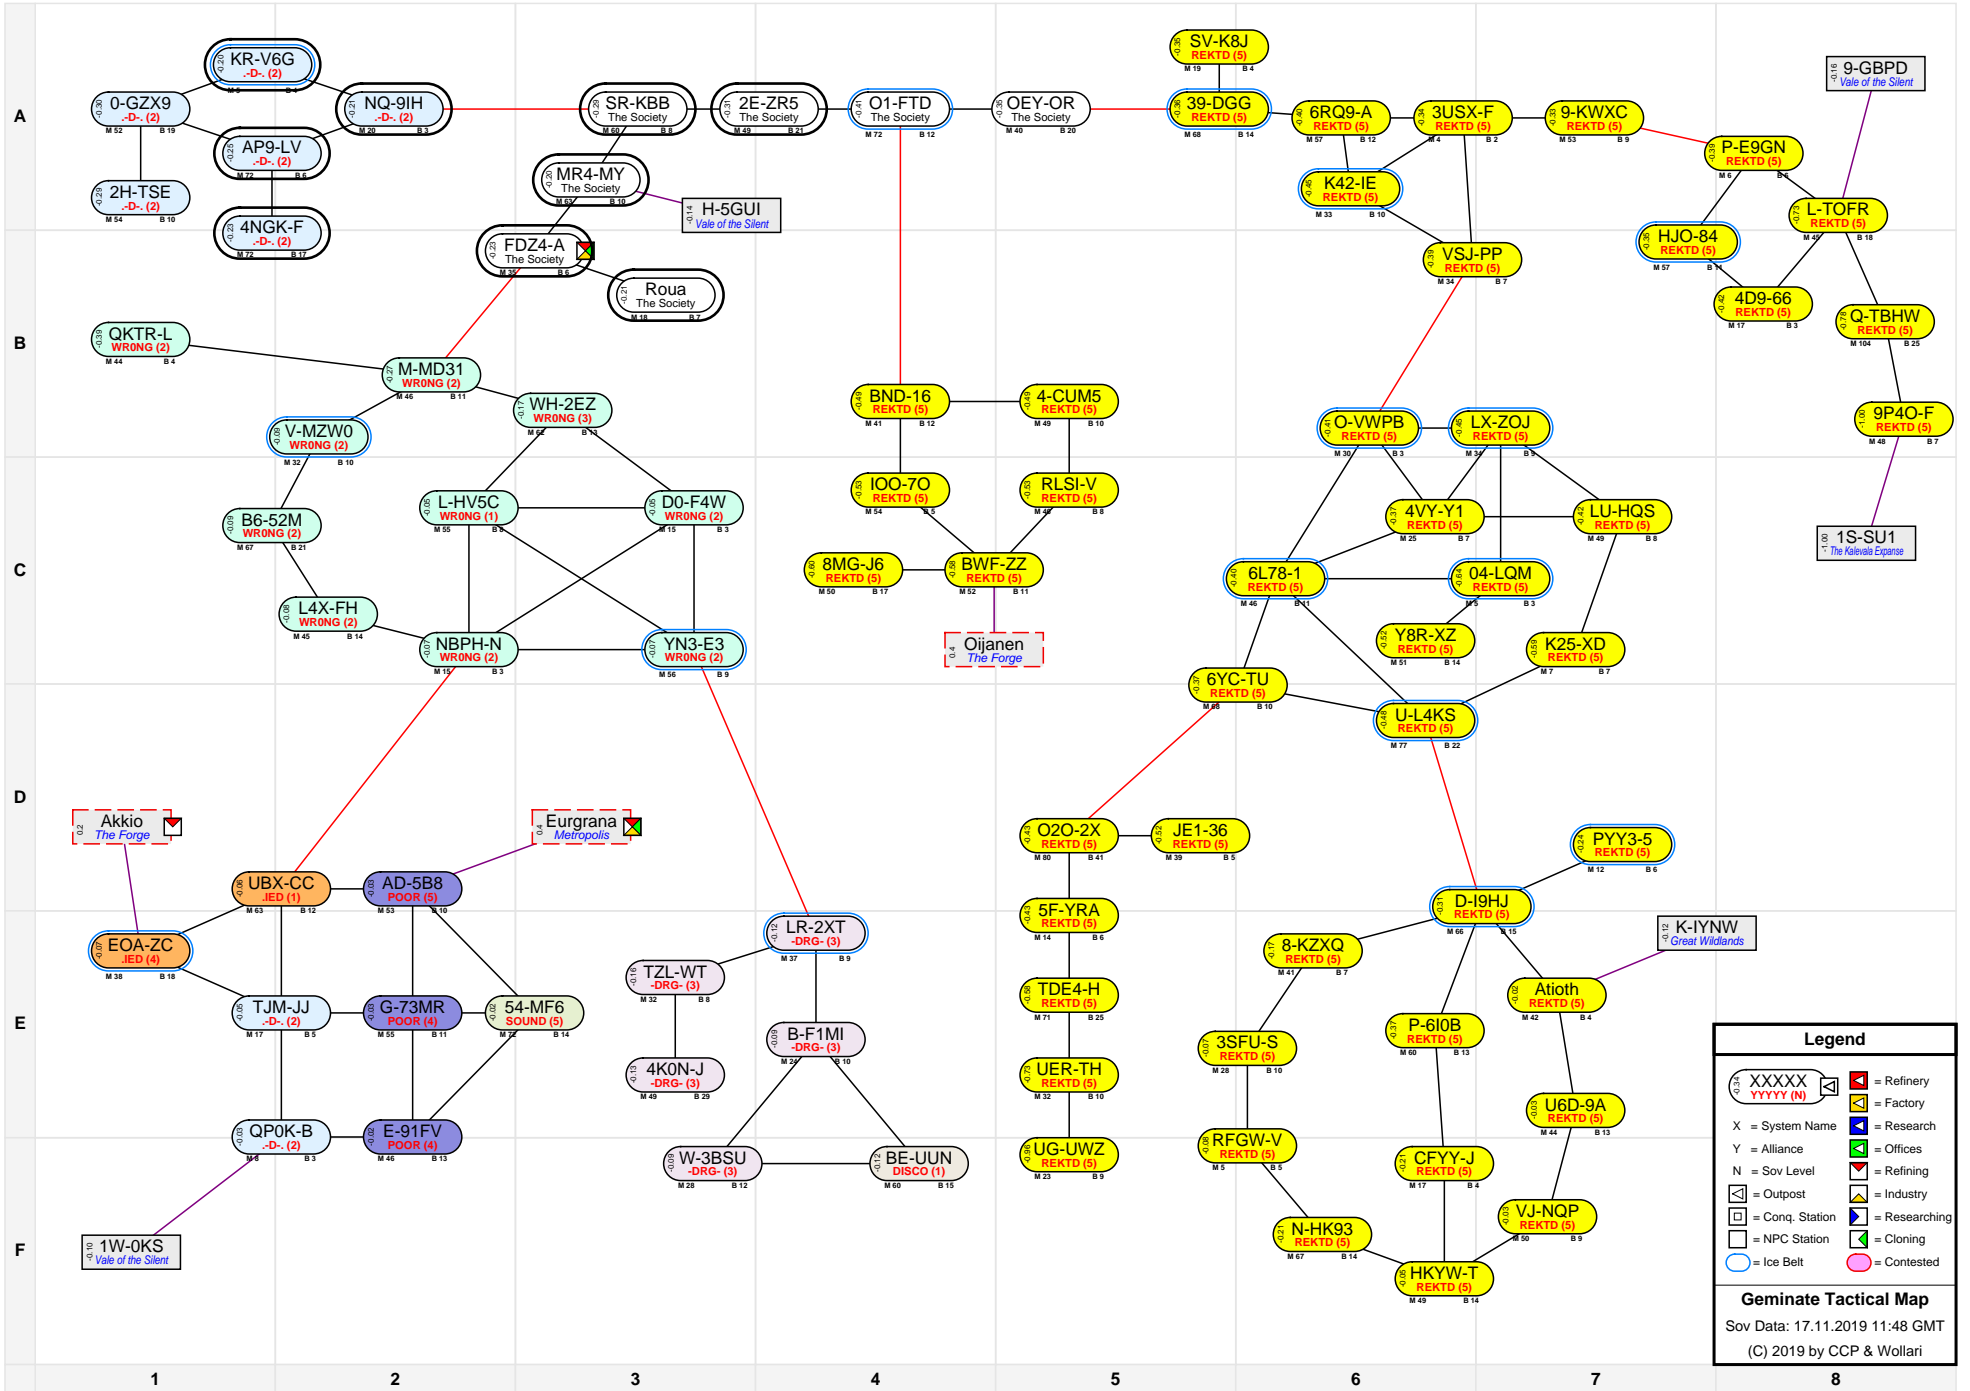

Geminate Tactical Map

Legend

- XXXXX YYYYY (N) = Refinery
- X = System Name
- Y = Alliance
- N = Sov Level
- [] = Outpost
- [] = Conq. Station
- [] = NPC Station
- [] = Ice Belt
- [] = Contested
- [] = Factory
- [] = Research
- [] = Offices
- [] = Refining
- [] = Industry
- [] = Researching
- [] = Cloning

Geminate Tactical Map
 Sov Data: 17.11.2019 11:48 GMT
 (C) 2019 by CCP & Wollari