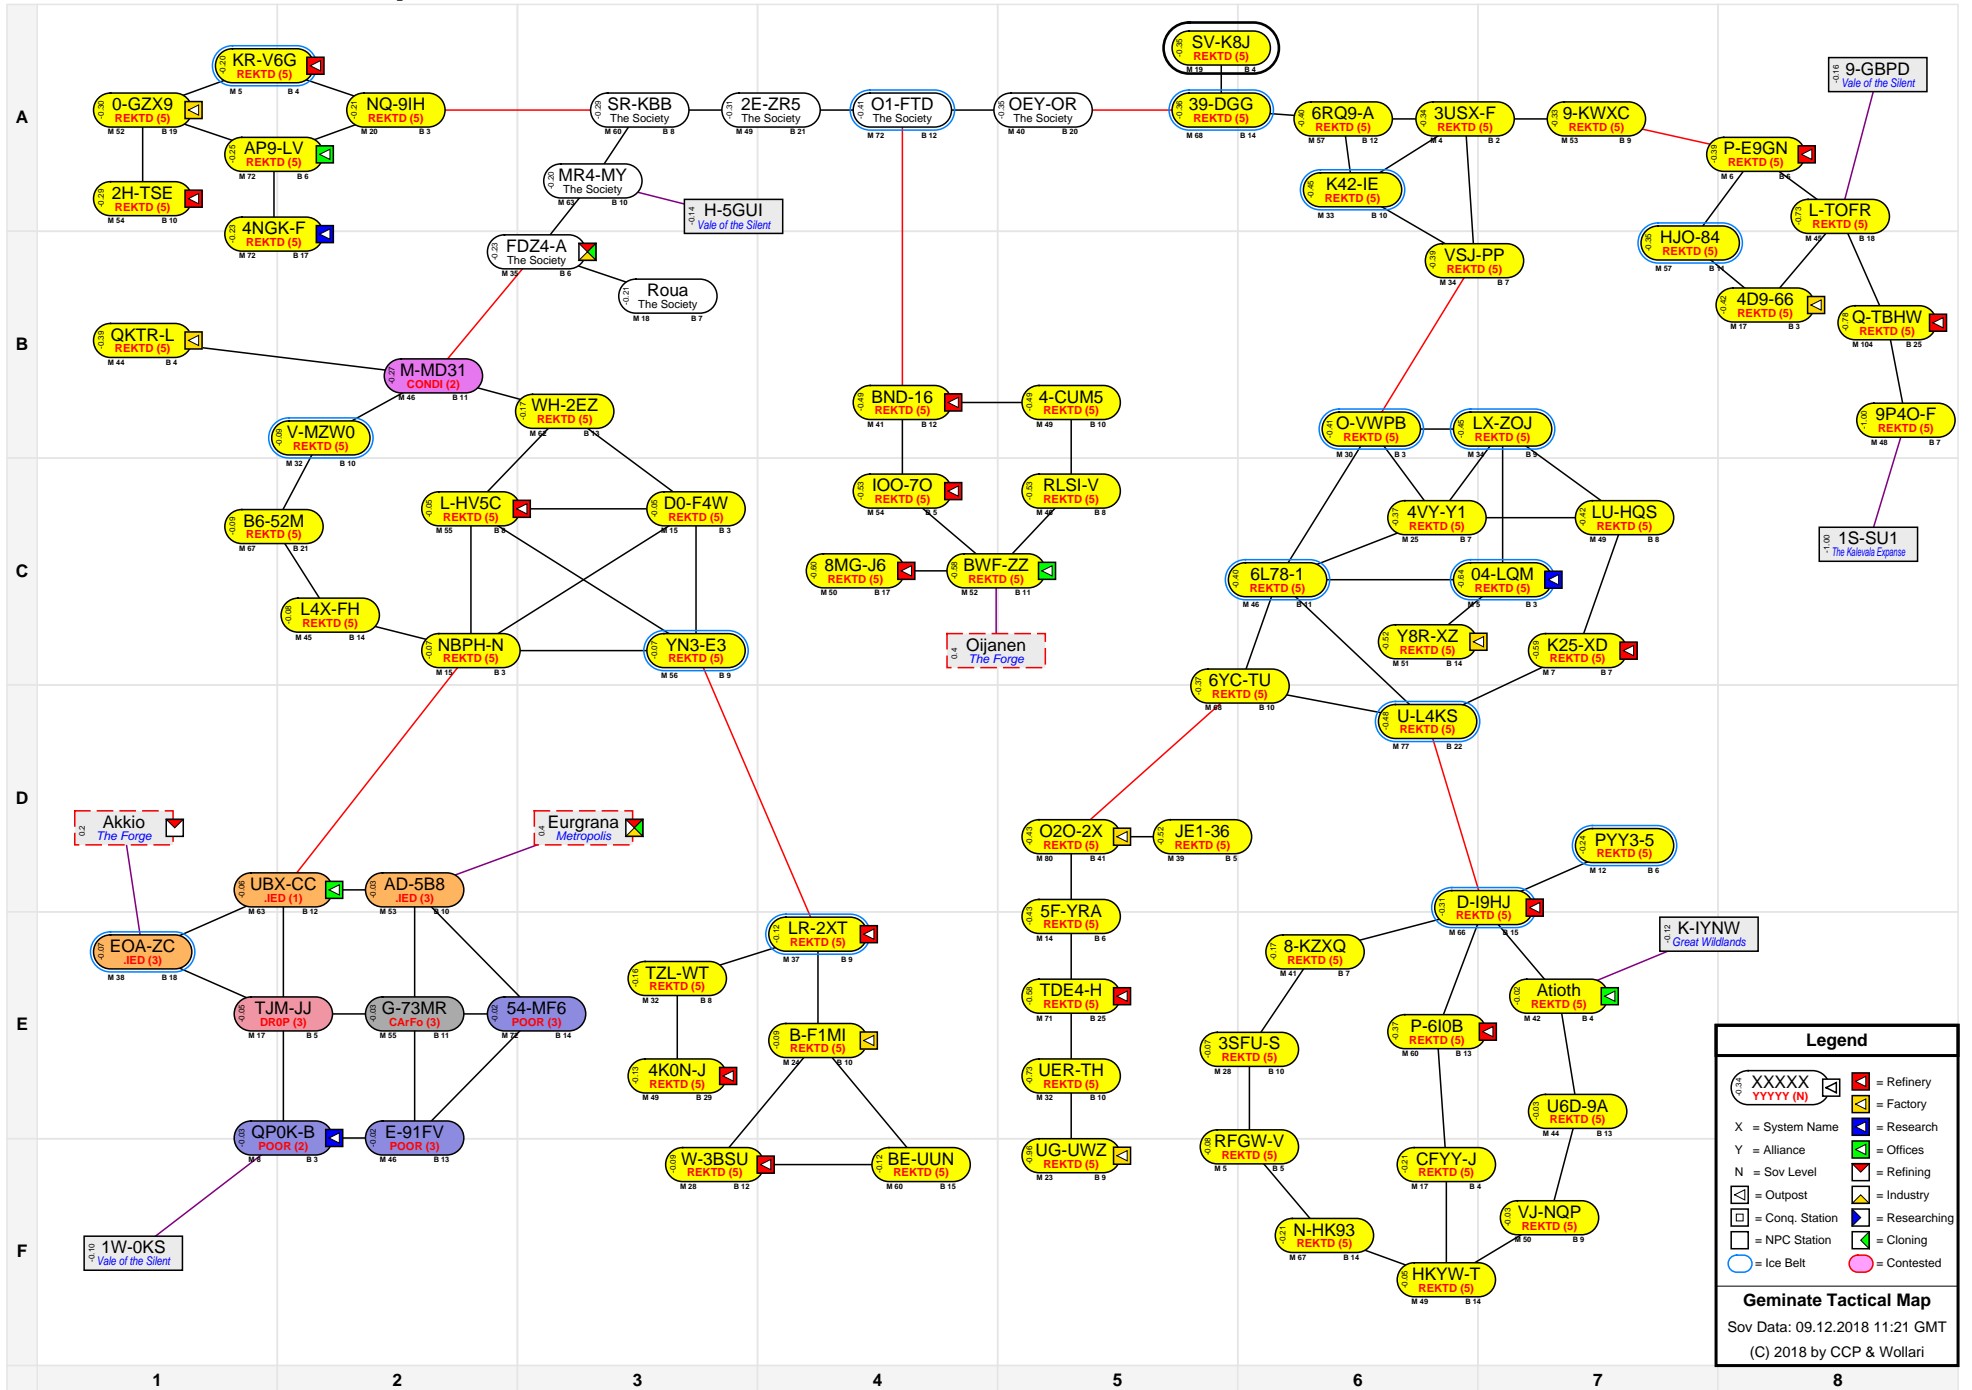

Geminate Tactical Map

Legend	

Geminate Tactical Map
 Sov Data: 09.12.2018 11:21 GMT
 (C) 2018 by CCP & Wollari