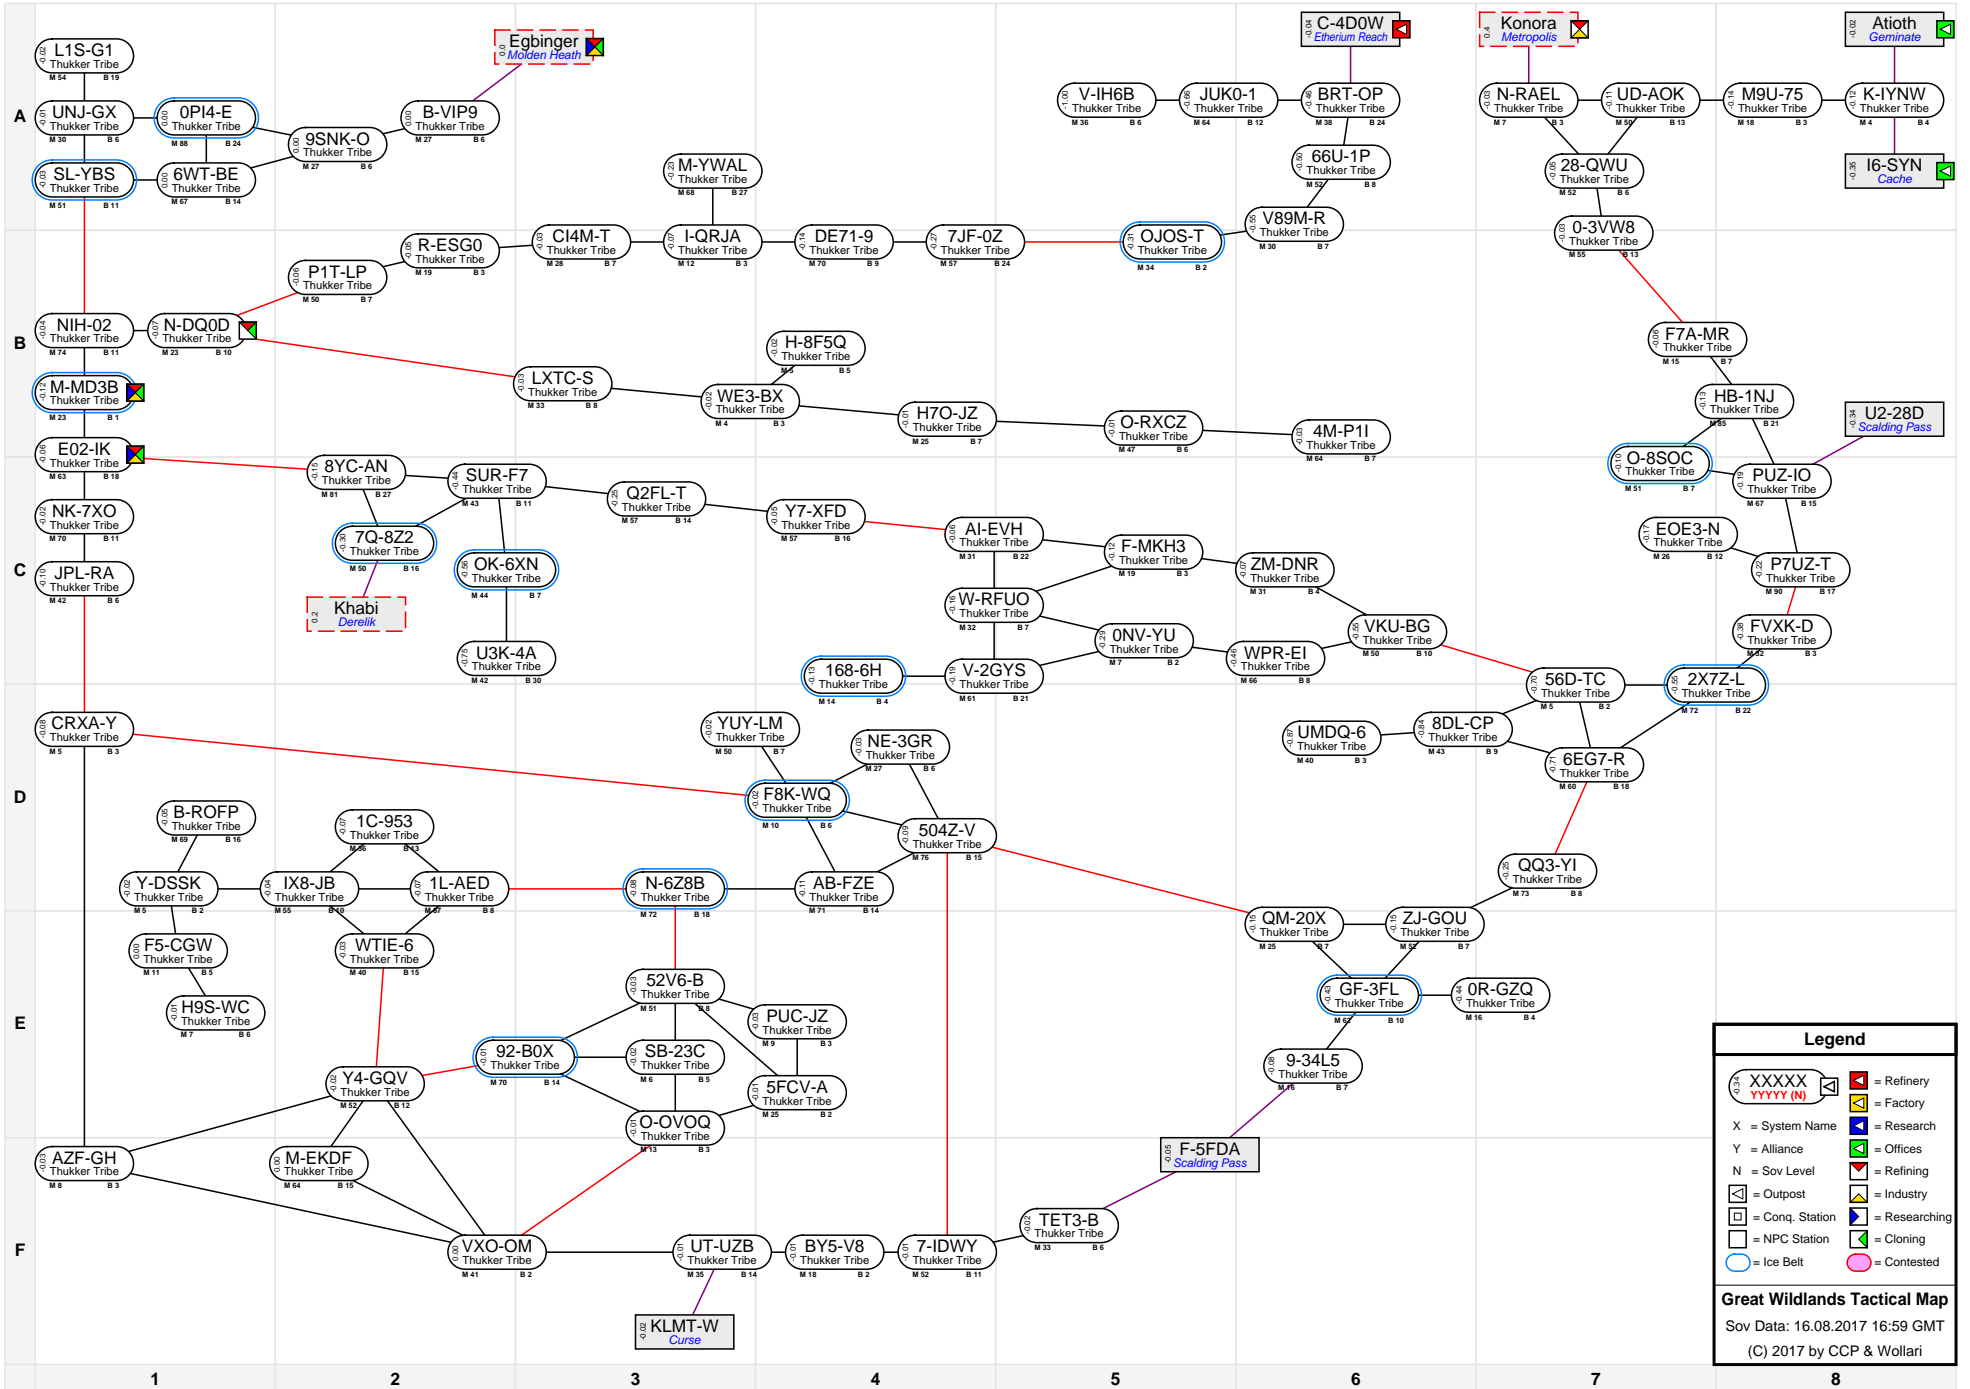

Great Wildlands Tactical Map

Legend

- XXXXXX (with red square) = Refinery
- YYYY (N) (with yellow square) = Factory
- X (with blue square) = System Name
- Y (with green square) = Alliance
- N (with blue square) = Sov Level
- (with red square) = Refining
- (with blue square) = Industry
- (with blue square) = Outpost
- (with blue square) = Conq. Station
- (with blue square) = Researching
- (with blue square) = NPC Station
- (with green square) = Cloning
- (with blue circle) = Ice Belt
- (with pink circle) = Contested

Great Wildlands Tactical Map
 Sov Data: 16.08.2017 16:59 GMT
 (C) 2017 by CCP & Wollari