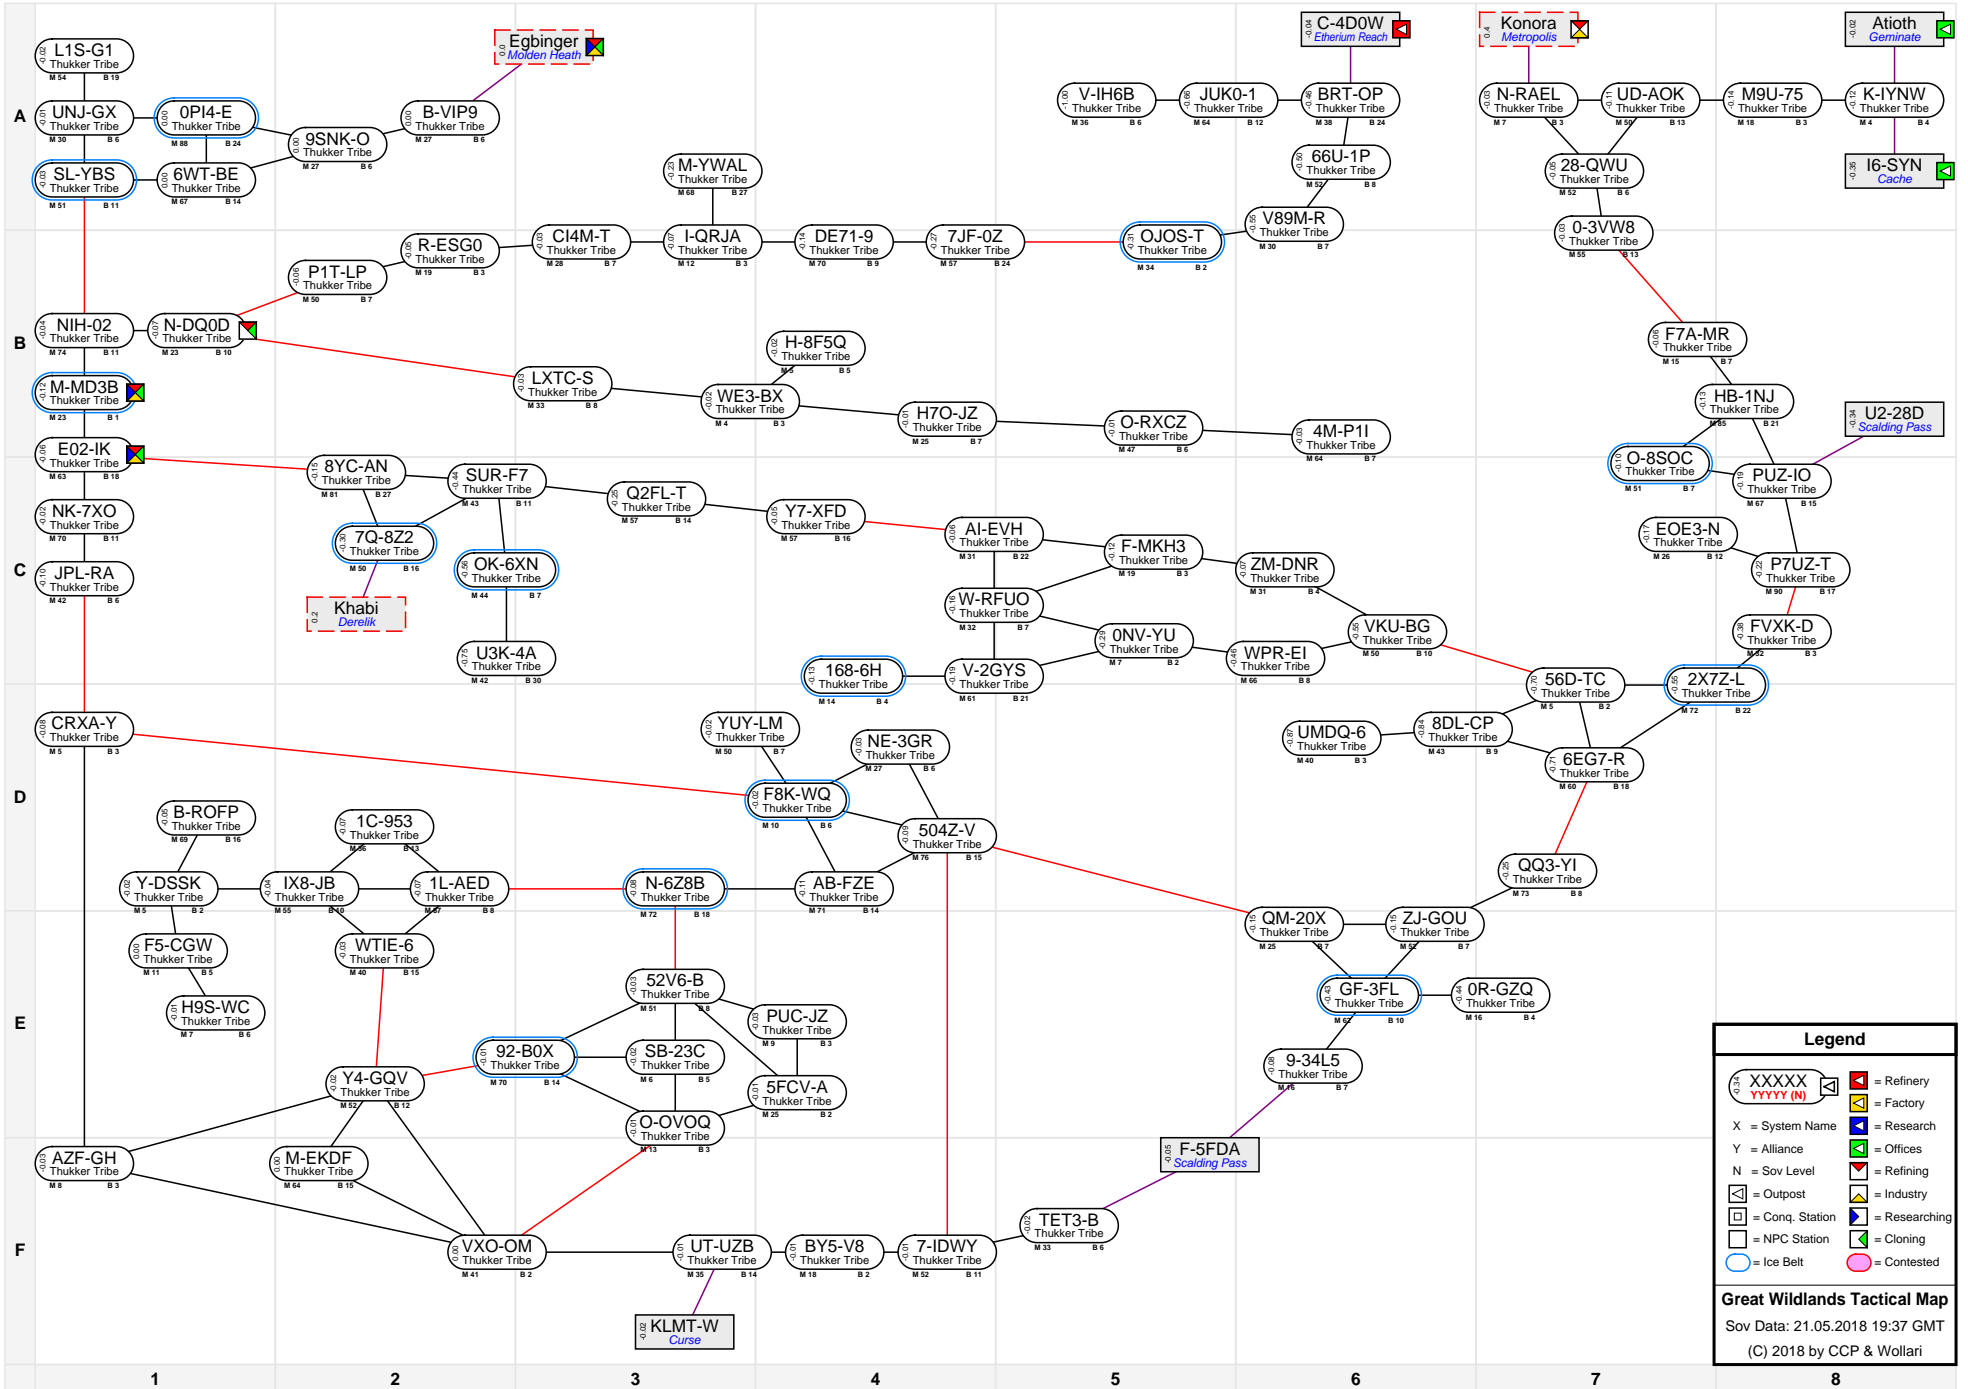

# Great Wildlands Tactical Map

**Legend**

- XXXXXX  
YYYY (N) [Icon] = Refinery
- X [Icon] = Factory
- X = System Name
- Y = Alliance
- N = Sov Level
- [Icon] = Outpost
- [Icon] = Conq. Station
- [Icon] = Researching
- [Icon] = NPC Station
- [Icon] = Cloning
- [Icon] = Contested

**Great Wildlands Tactical Map**  
 Sov Data: 21.05.2018 19:37 GMT  
 (C) 2018 by CCP & Wollari