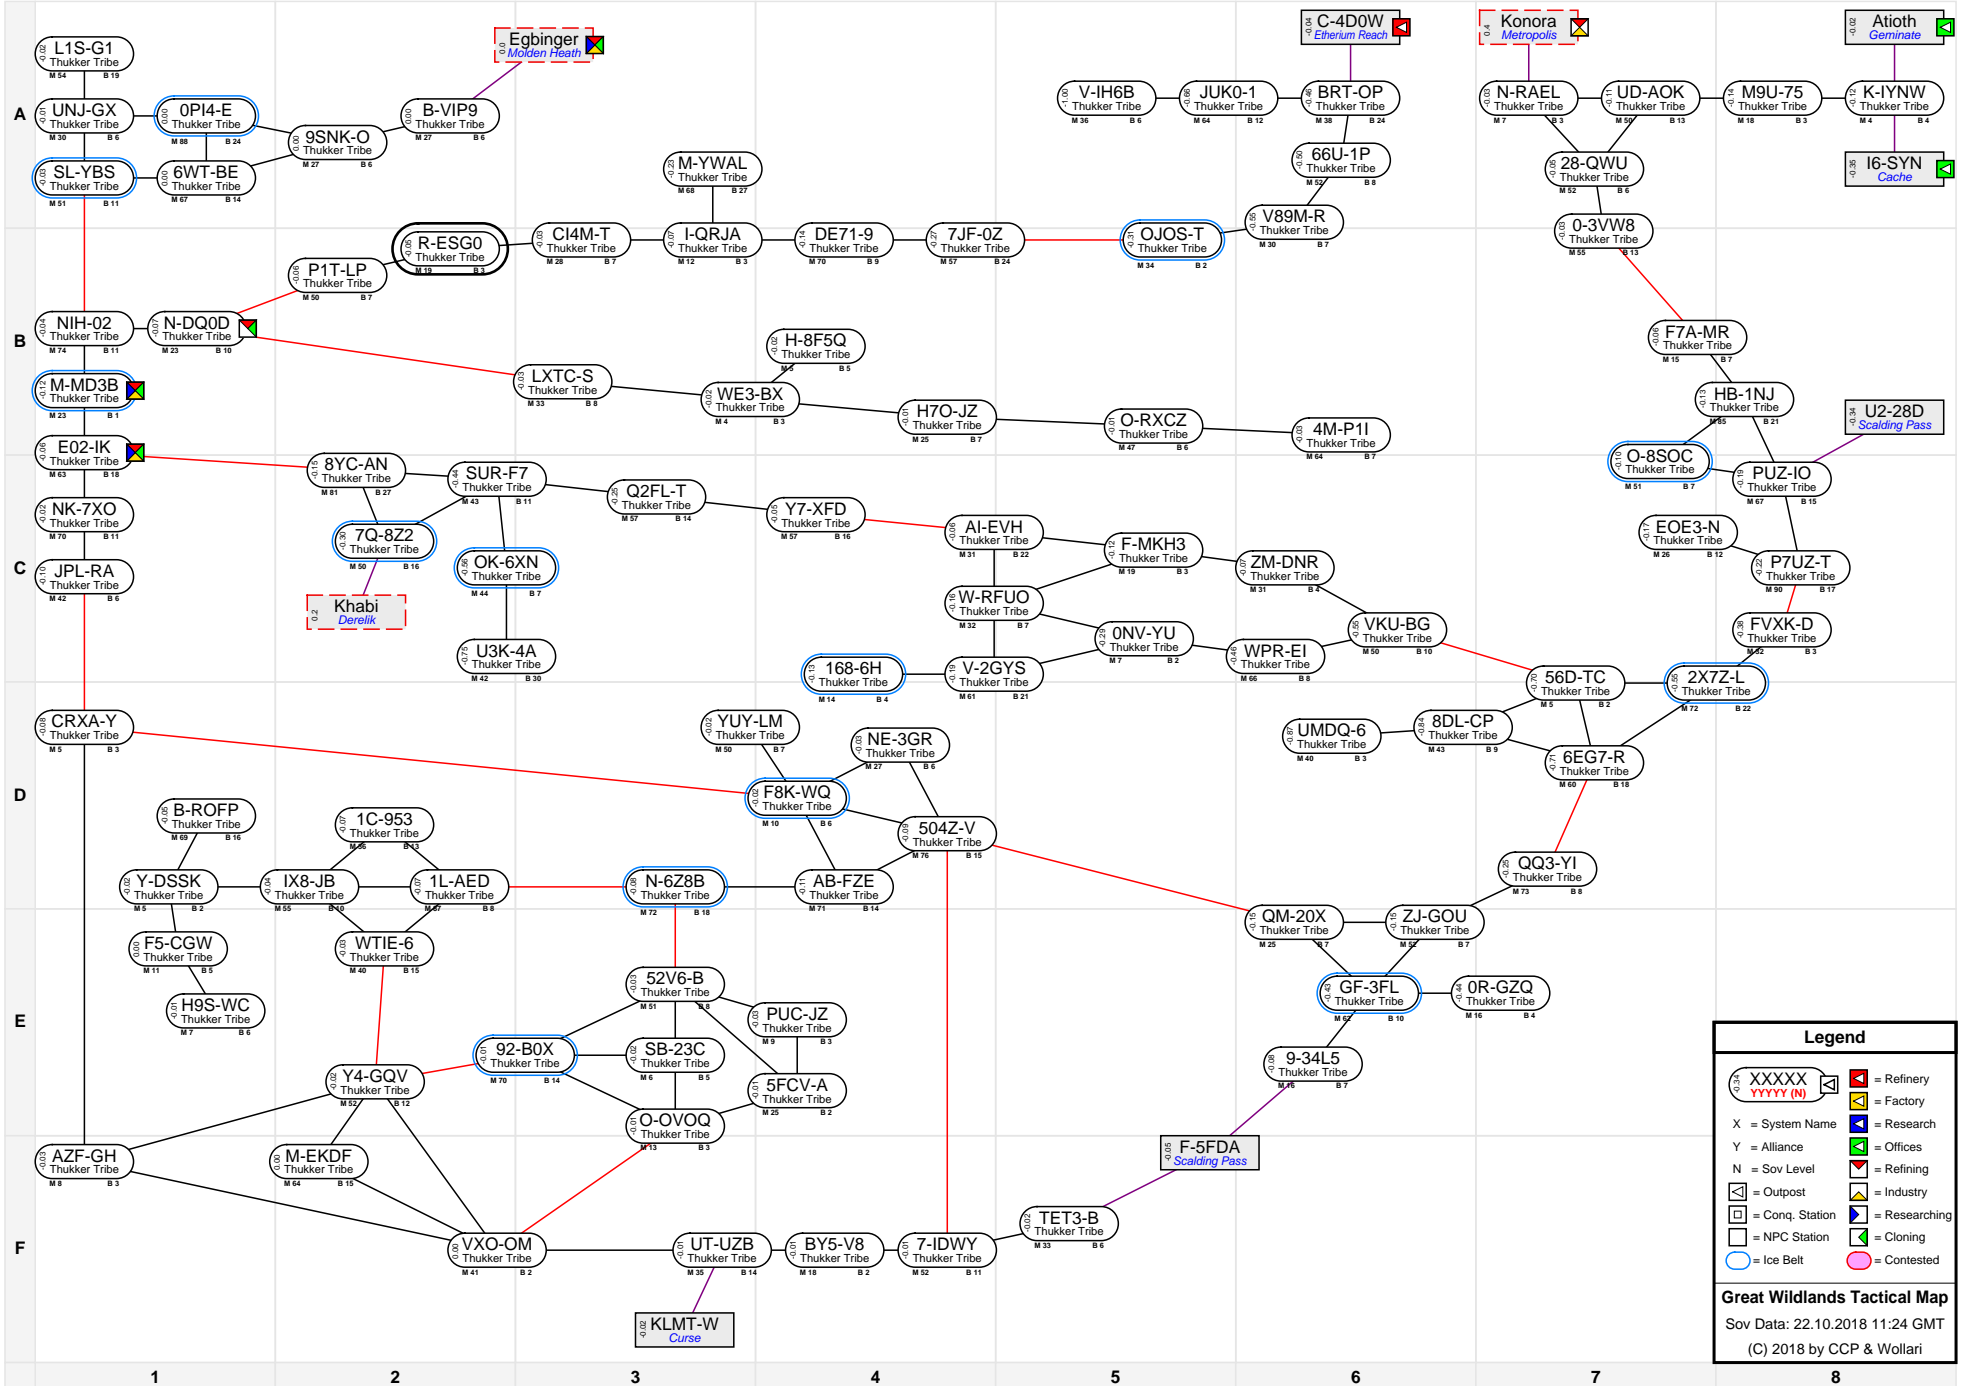

# Great Wildlands Tactical Map

**Legend**

- XXXXXX (with icons) = Refinery
- YYYY (N) (with icon) = Factory
- X (with icon) = System Name
- Y (with icon) = Alliance
- N (with icon) = Sov Level
- (with icon) = Outpost
- (with icon) = Conq. Station
- (with icon) = NPC Station
- (with icon) = Researching
- (with icon) = Cloning
- (with icon) = Contested

**Great Wildlands Tactical Map**  
 Sov Data: 22.10.2018 11:24 GMT  
 (C) 2018 by CCP & Wollari