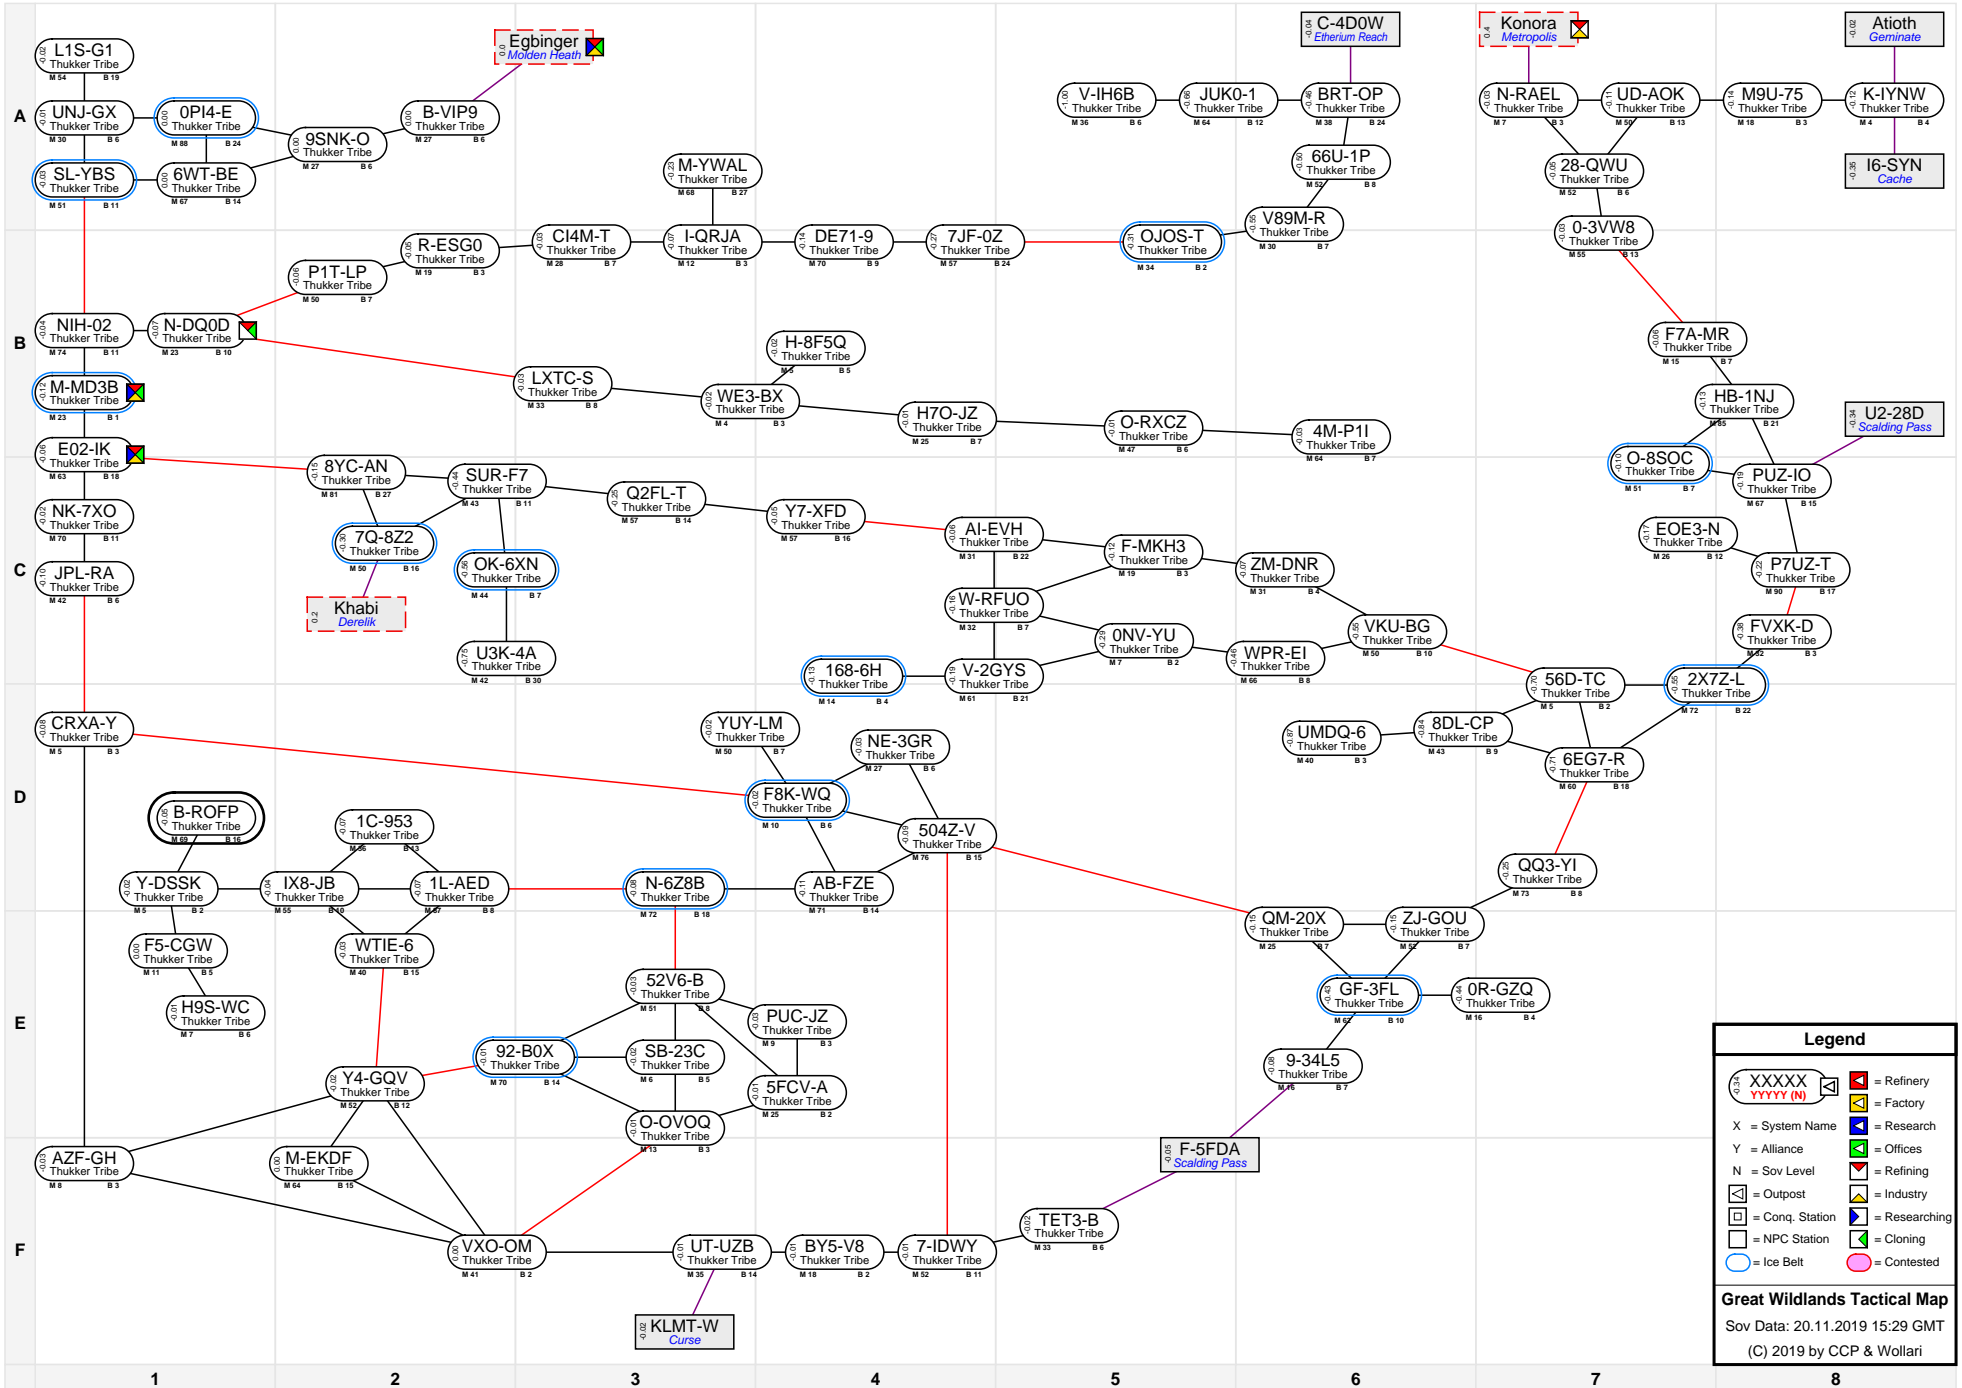

# Great Wildlands Tactical Map

**Legend**

- XXXXXX (with icons) = Refinery
- YYYY (N) (with icon) = Factory
- X = System Name
- Y = Alliance
- N = Sov Level
- (with icon) = Outpost
- (with icon) = Conq. Station
- (with icon) = NPC Station
- (with icon) = Researching
- (with icon) = Cloning
- (with icon) = Contested

**Great Wildlands Tactical Map**  
 Sov Data: 20.11.2019 15:29 GMT  
 (C) 2019 by CCP & Wollari