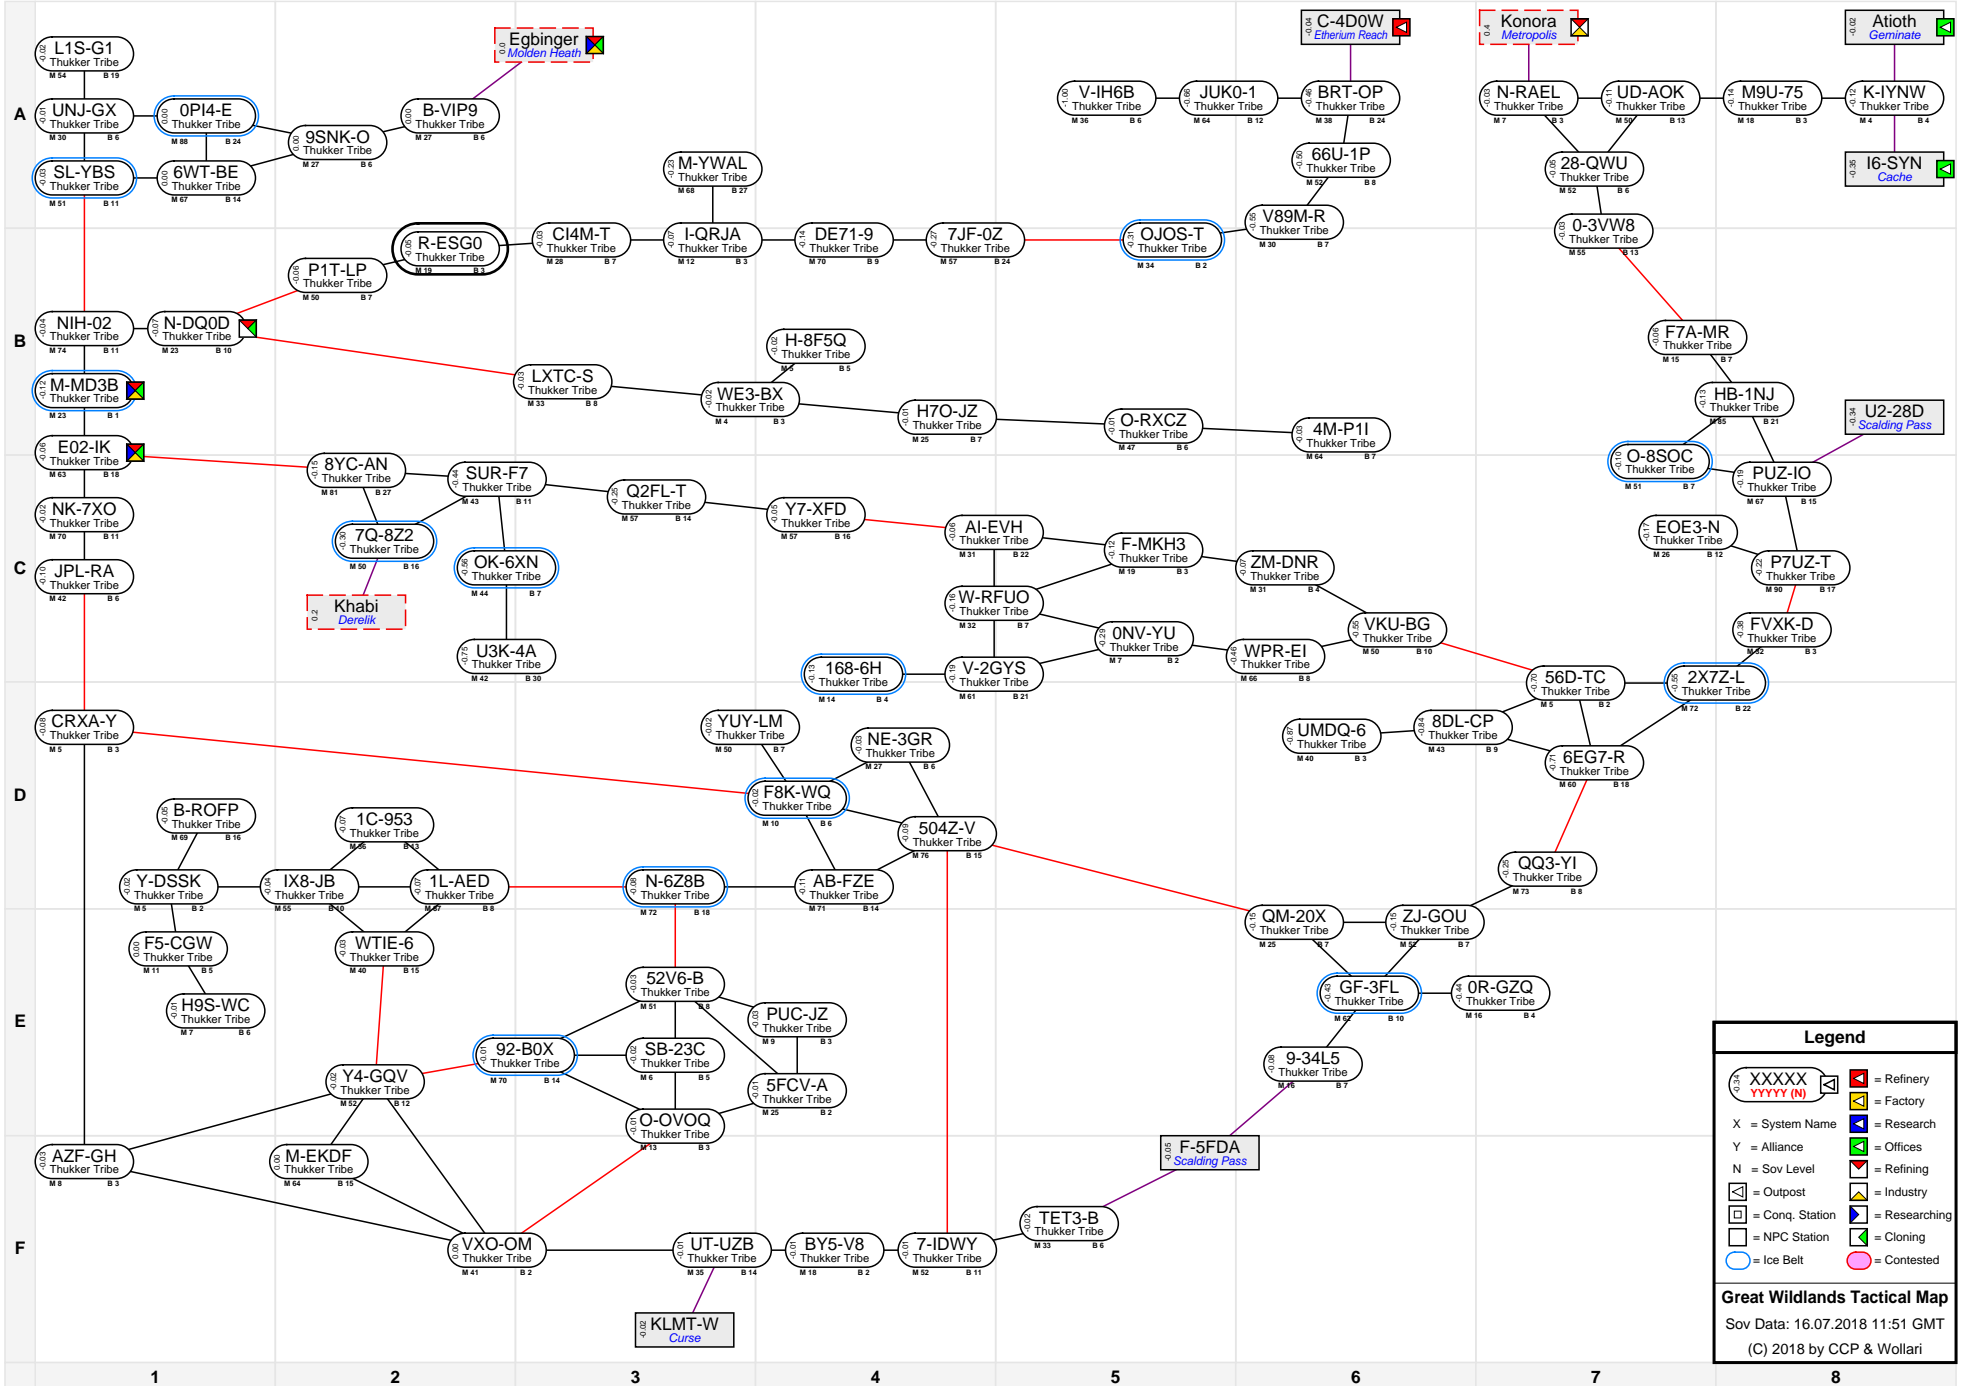

Great Wildlands Tactical Map

Legend

- XXXXXX (with icons) = Refinery
- YYYY (N) (with icon) = Factory
- X (with icon) = System Name
- Y (with icon) = Alliance
- N (with icon) = Sov Level
- O (with icon) = Outpost
- C (with icon) = Conq. Station
- N (with icon) = NPC Station
- C (with icon) = Cloning
- (with icon) = Researching
- (with icon) = Contested

Great Wildlands Tactical Map
 Sov Data: 16.07.2018 11:51 GMT
 (C) 2018 by CCP & Wollari