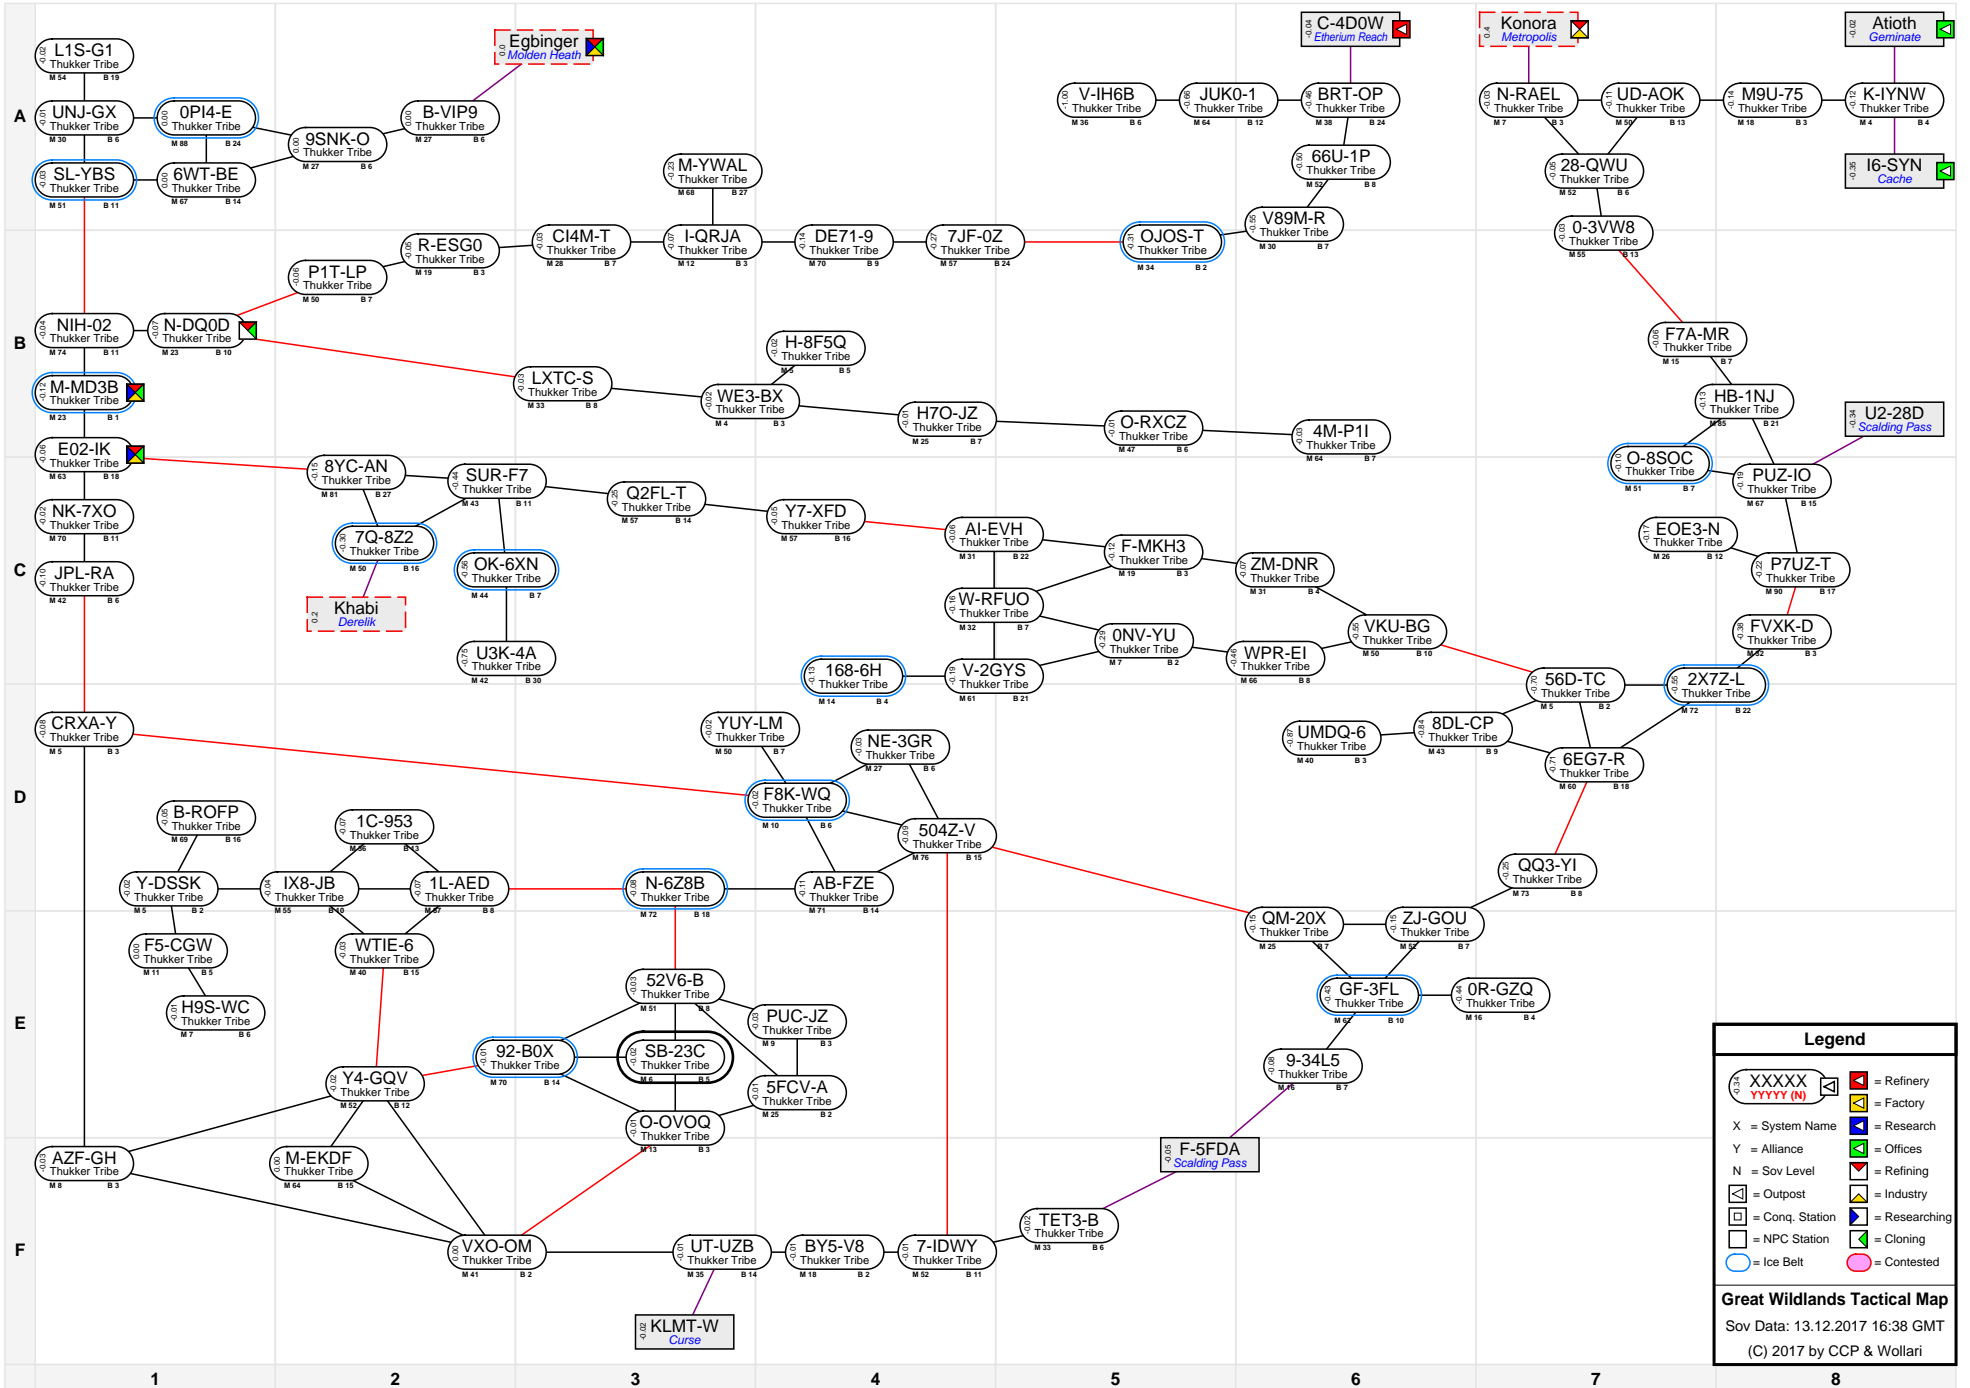

Great Wildlands Tactical Map

Legend

- XXXXXX (with icons) = Refinery
- YYYY (N) (with icon) = Factory
- X = System Name
- Y = Alliance
- N = Sov Level
- O = Outpost
- C = Conq. Station
- R = Researching
- S = NPC Station
- C = Cloning
- Blue circle = Ice Belt
- Pink circle = Contested

Great Wildlands Tactical Map
 Sov Data: 13.12.2017 16:38 GMT
 (C) 2017 by CCP & Wollari