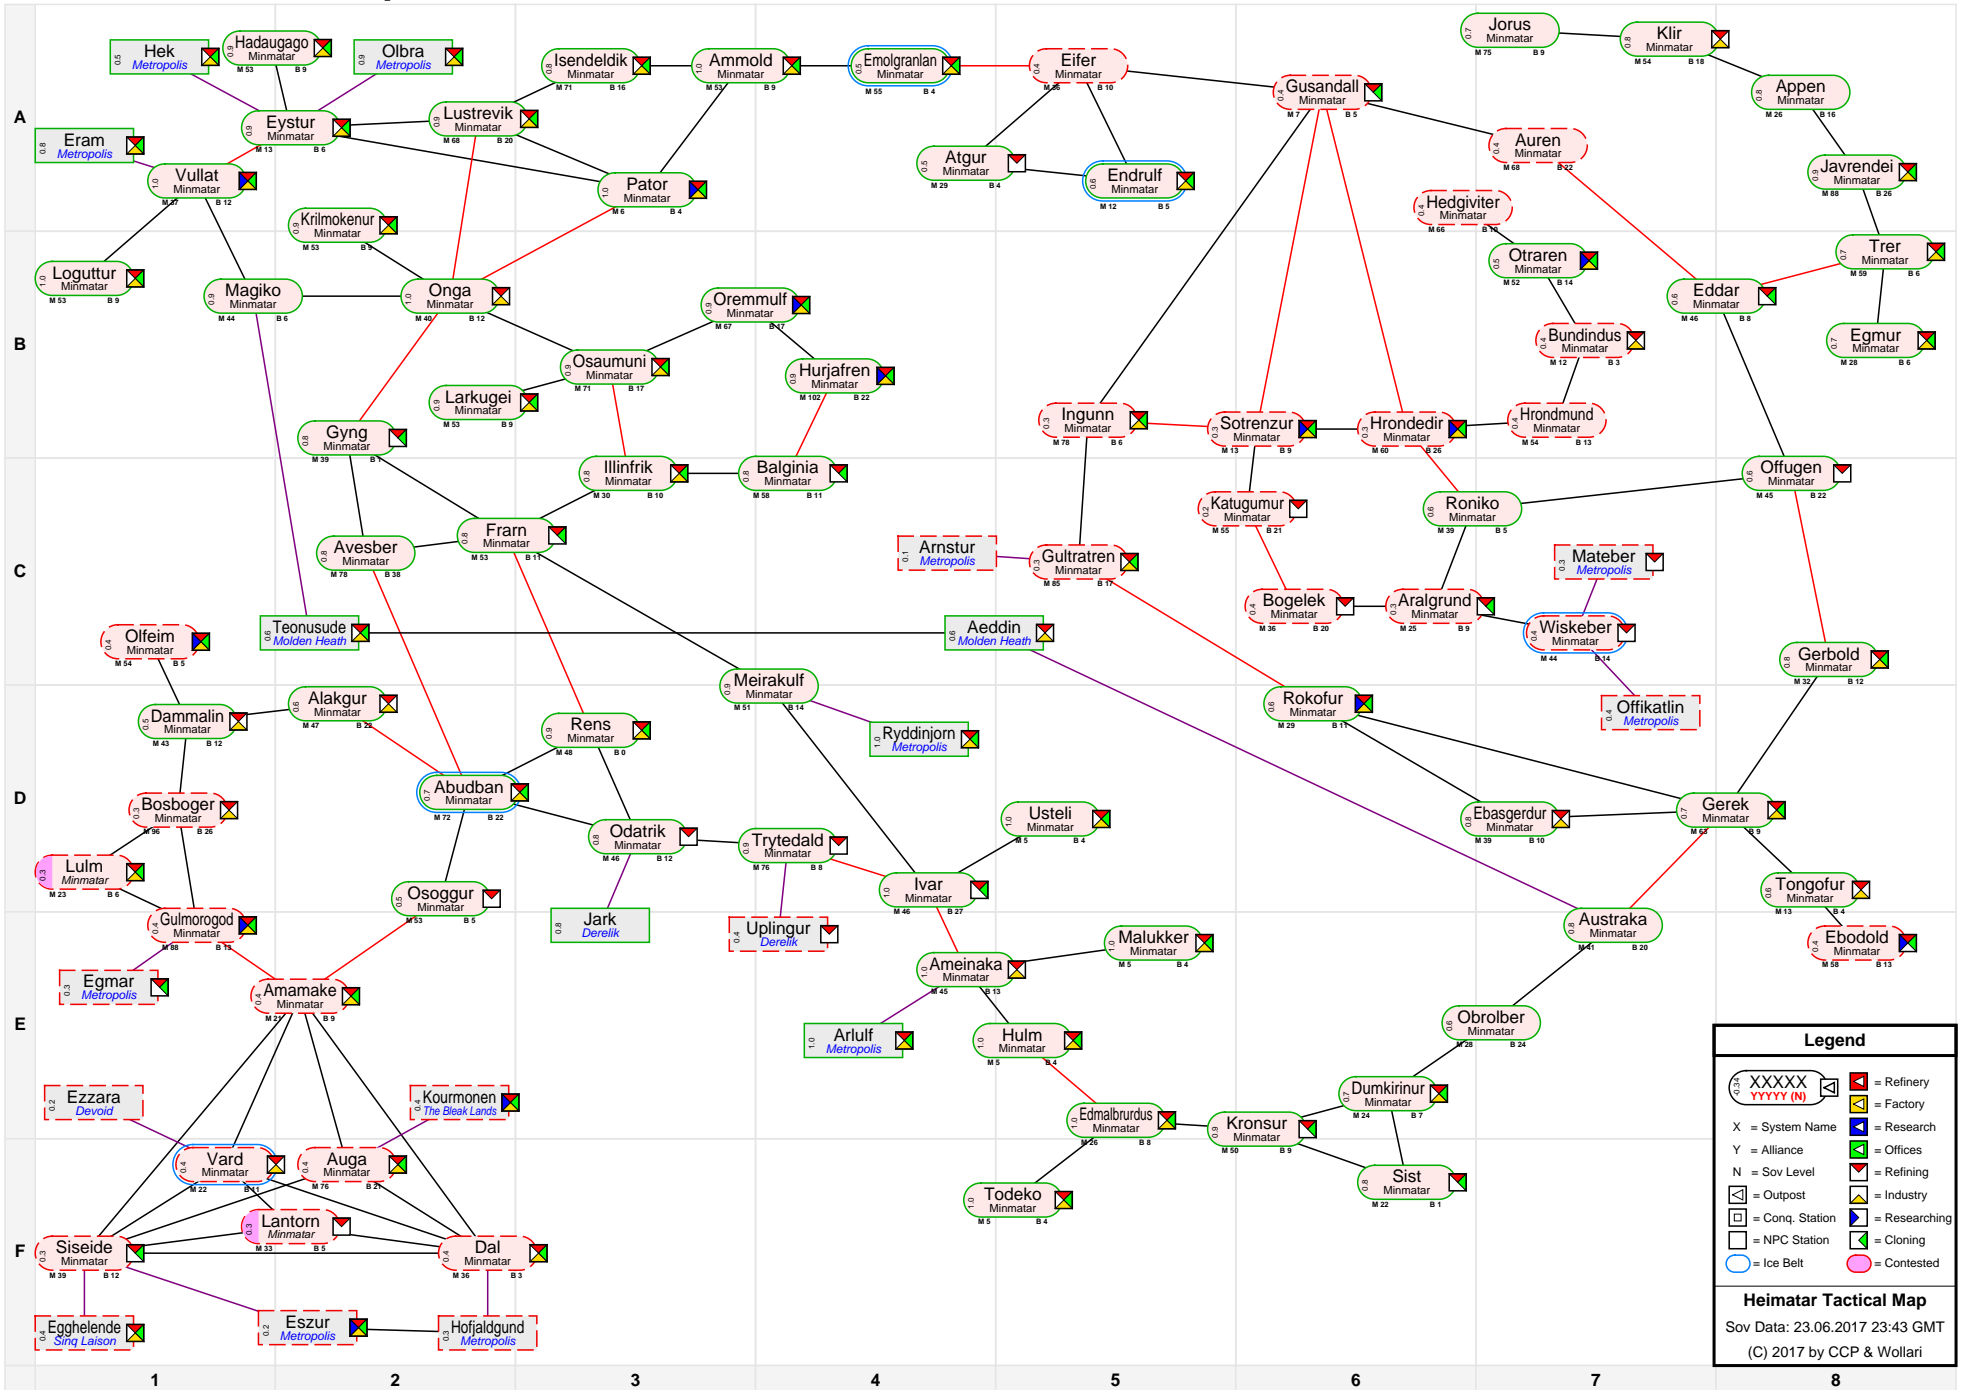

Heimatar Tactical Map

Legend	

Heimatar Tactical Map
 Sov Data: 23.06.2017 23:43 GMT
 (C) 2017 by CCP & Wollari