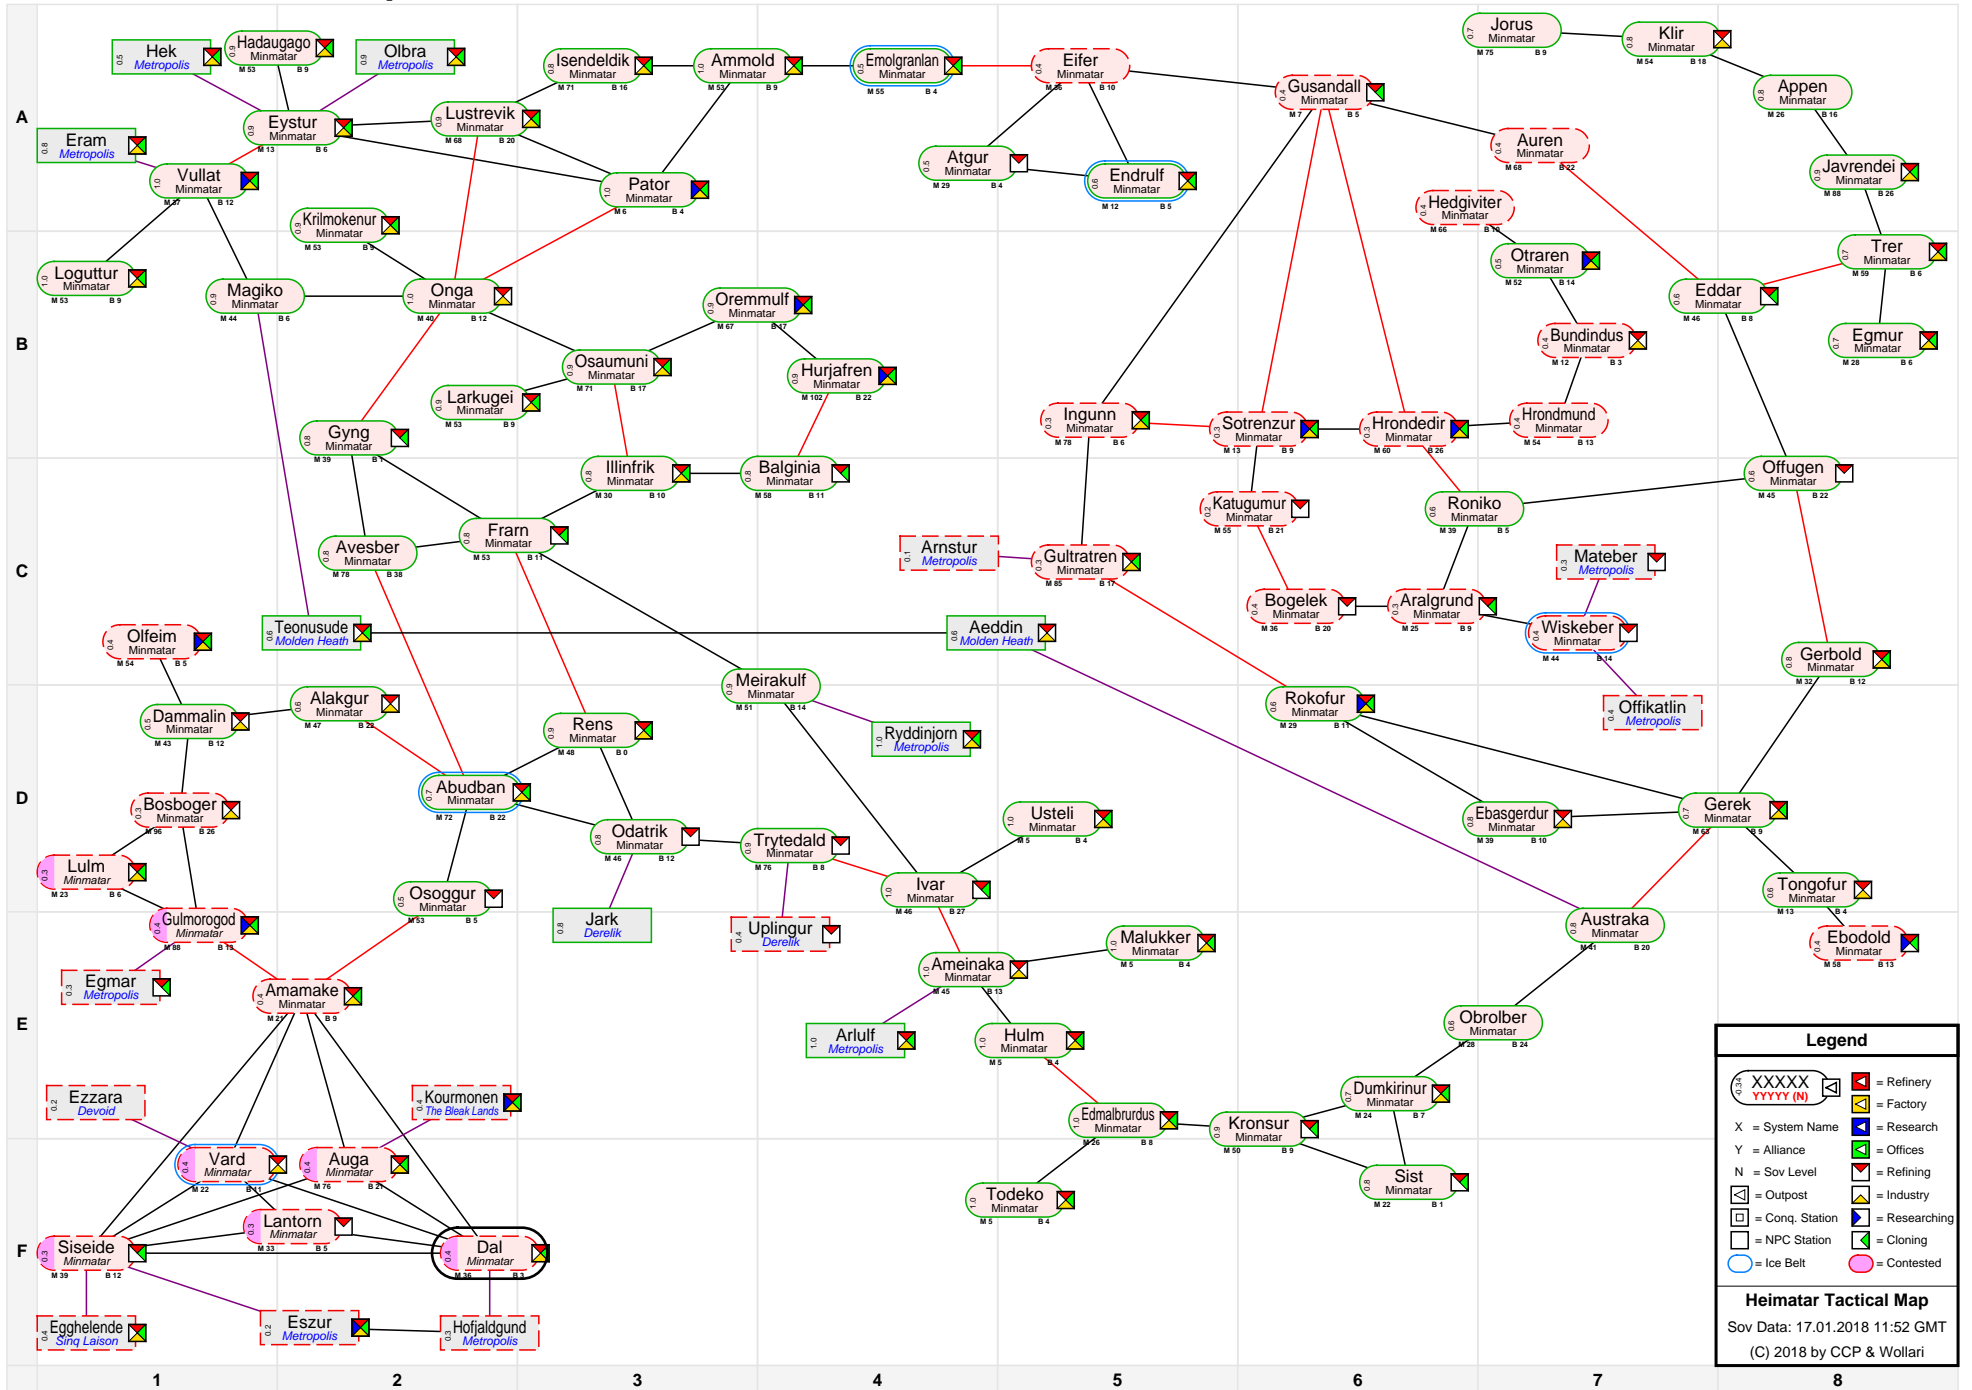

Heimatar Tactical Map

Legend

- XXXXX (M) / YYYYY (N) = System Name
- X = Alliance
- Y = Refinery
- N = Factory
- [X] = Research
- [Y] = Offices
- [N] = Refining
- [] = Outpost
- [] = Industry
- [] = Conq. Station
- [] = Researching
- [] = NPC Station
- [] = Cloning
- [] = Ice Belt
- [] = Contested

Heimatar Tactical Map
 Sov Data: 17.01.2018 11:52 GMT
 (C) 2018 by CCP & Wollari