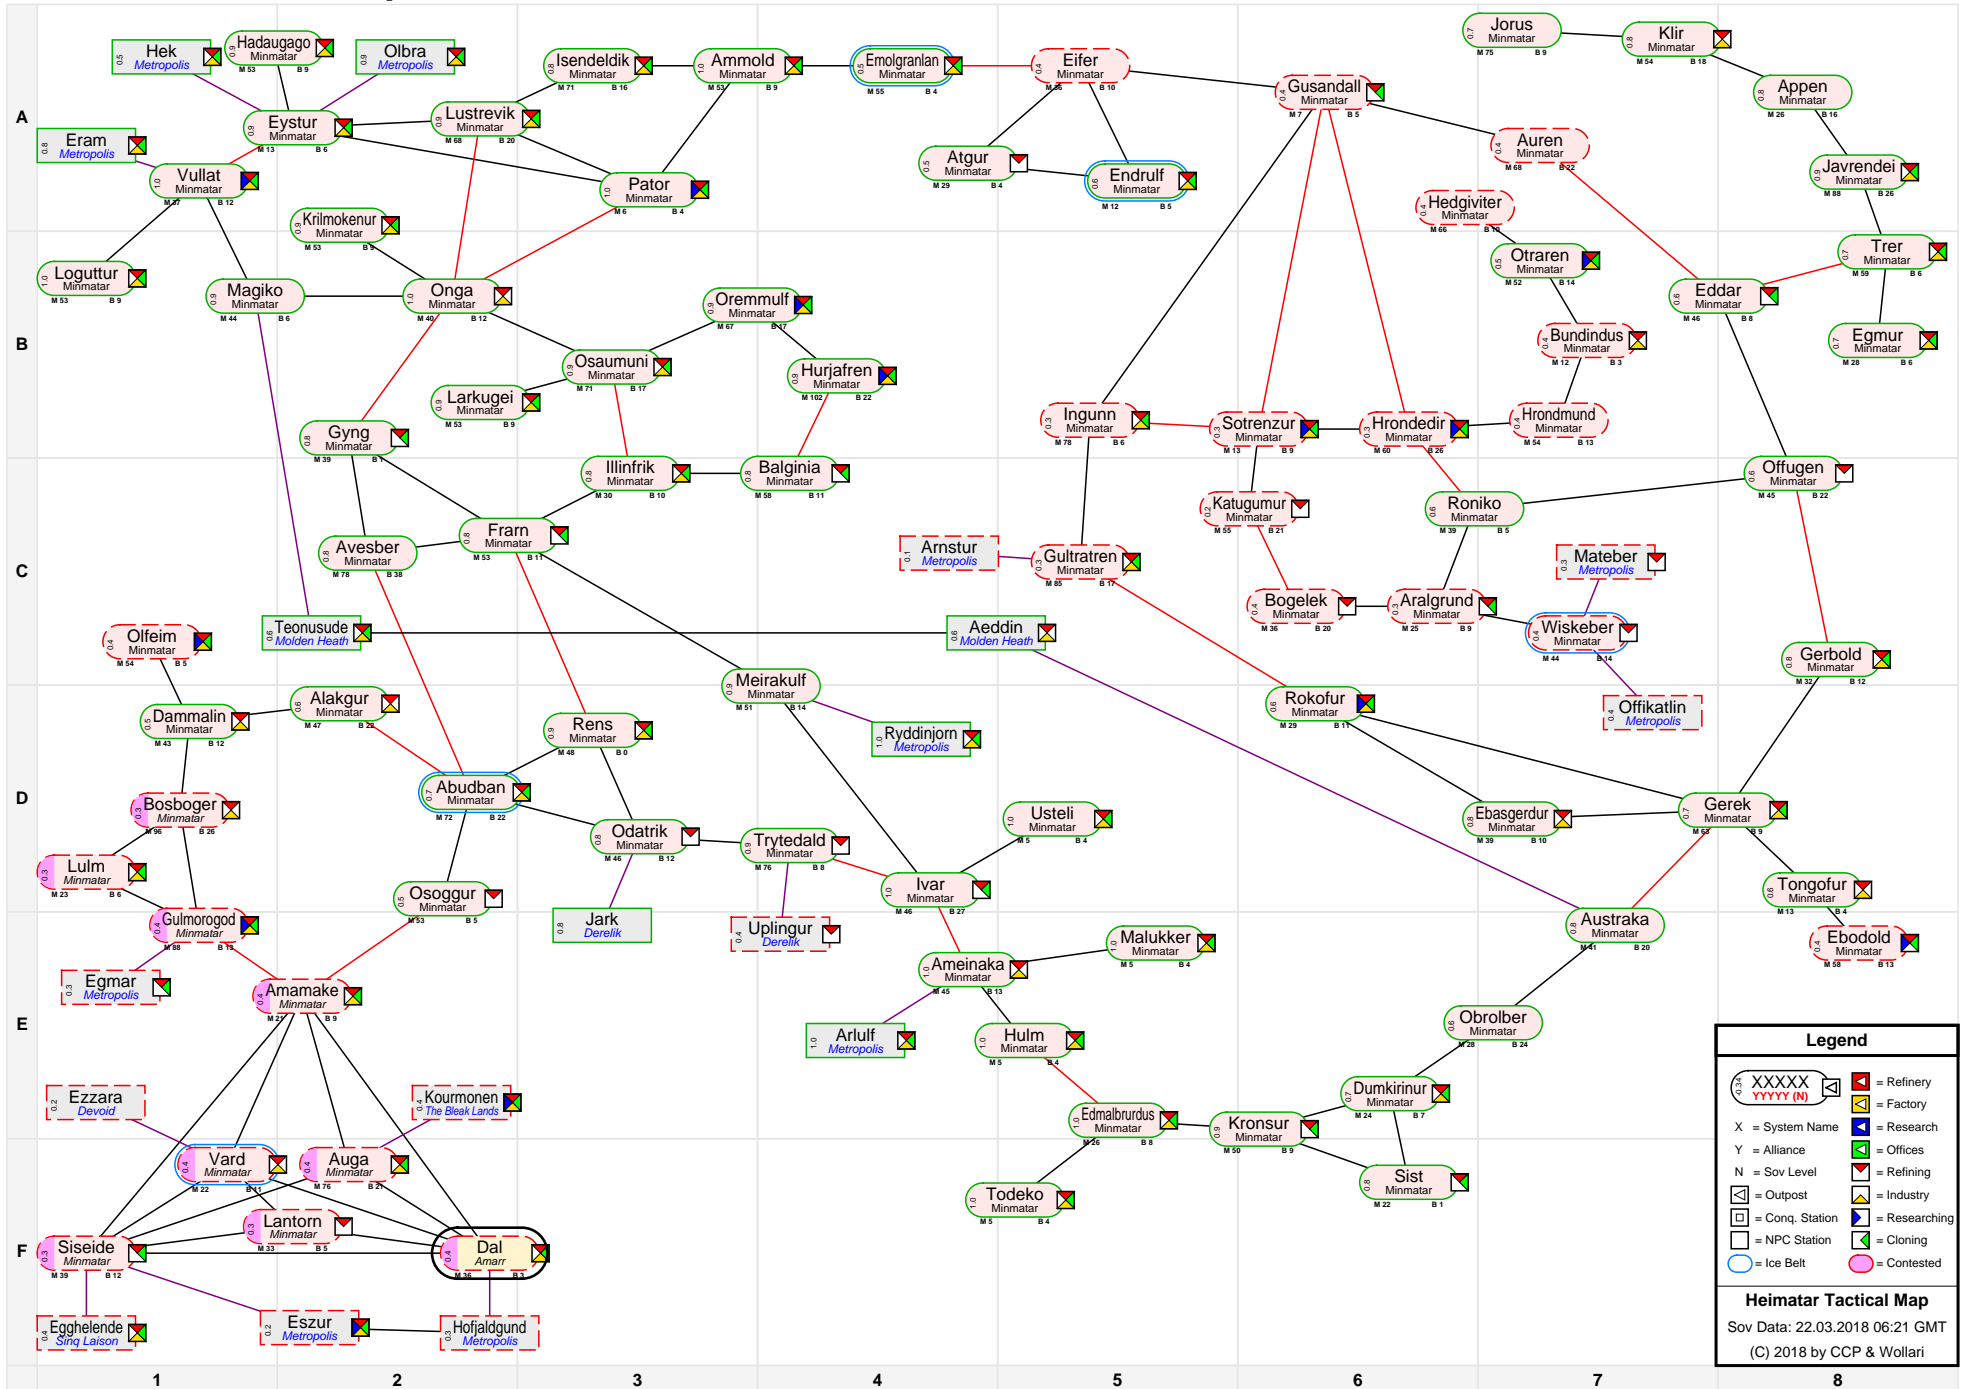

Heimatar Tactical Map

Legend	
	= Refinery
	= Factory
X	= Research
Y	= Offices
N	= Refining
	= Industry
	= Researching
	= Cloning
	= Contested

Heimatar Tactical Map
 Sov Data: 22.03.2018 06:21 GMT
 (C) 2018 by CCP & Wollari