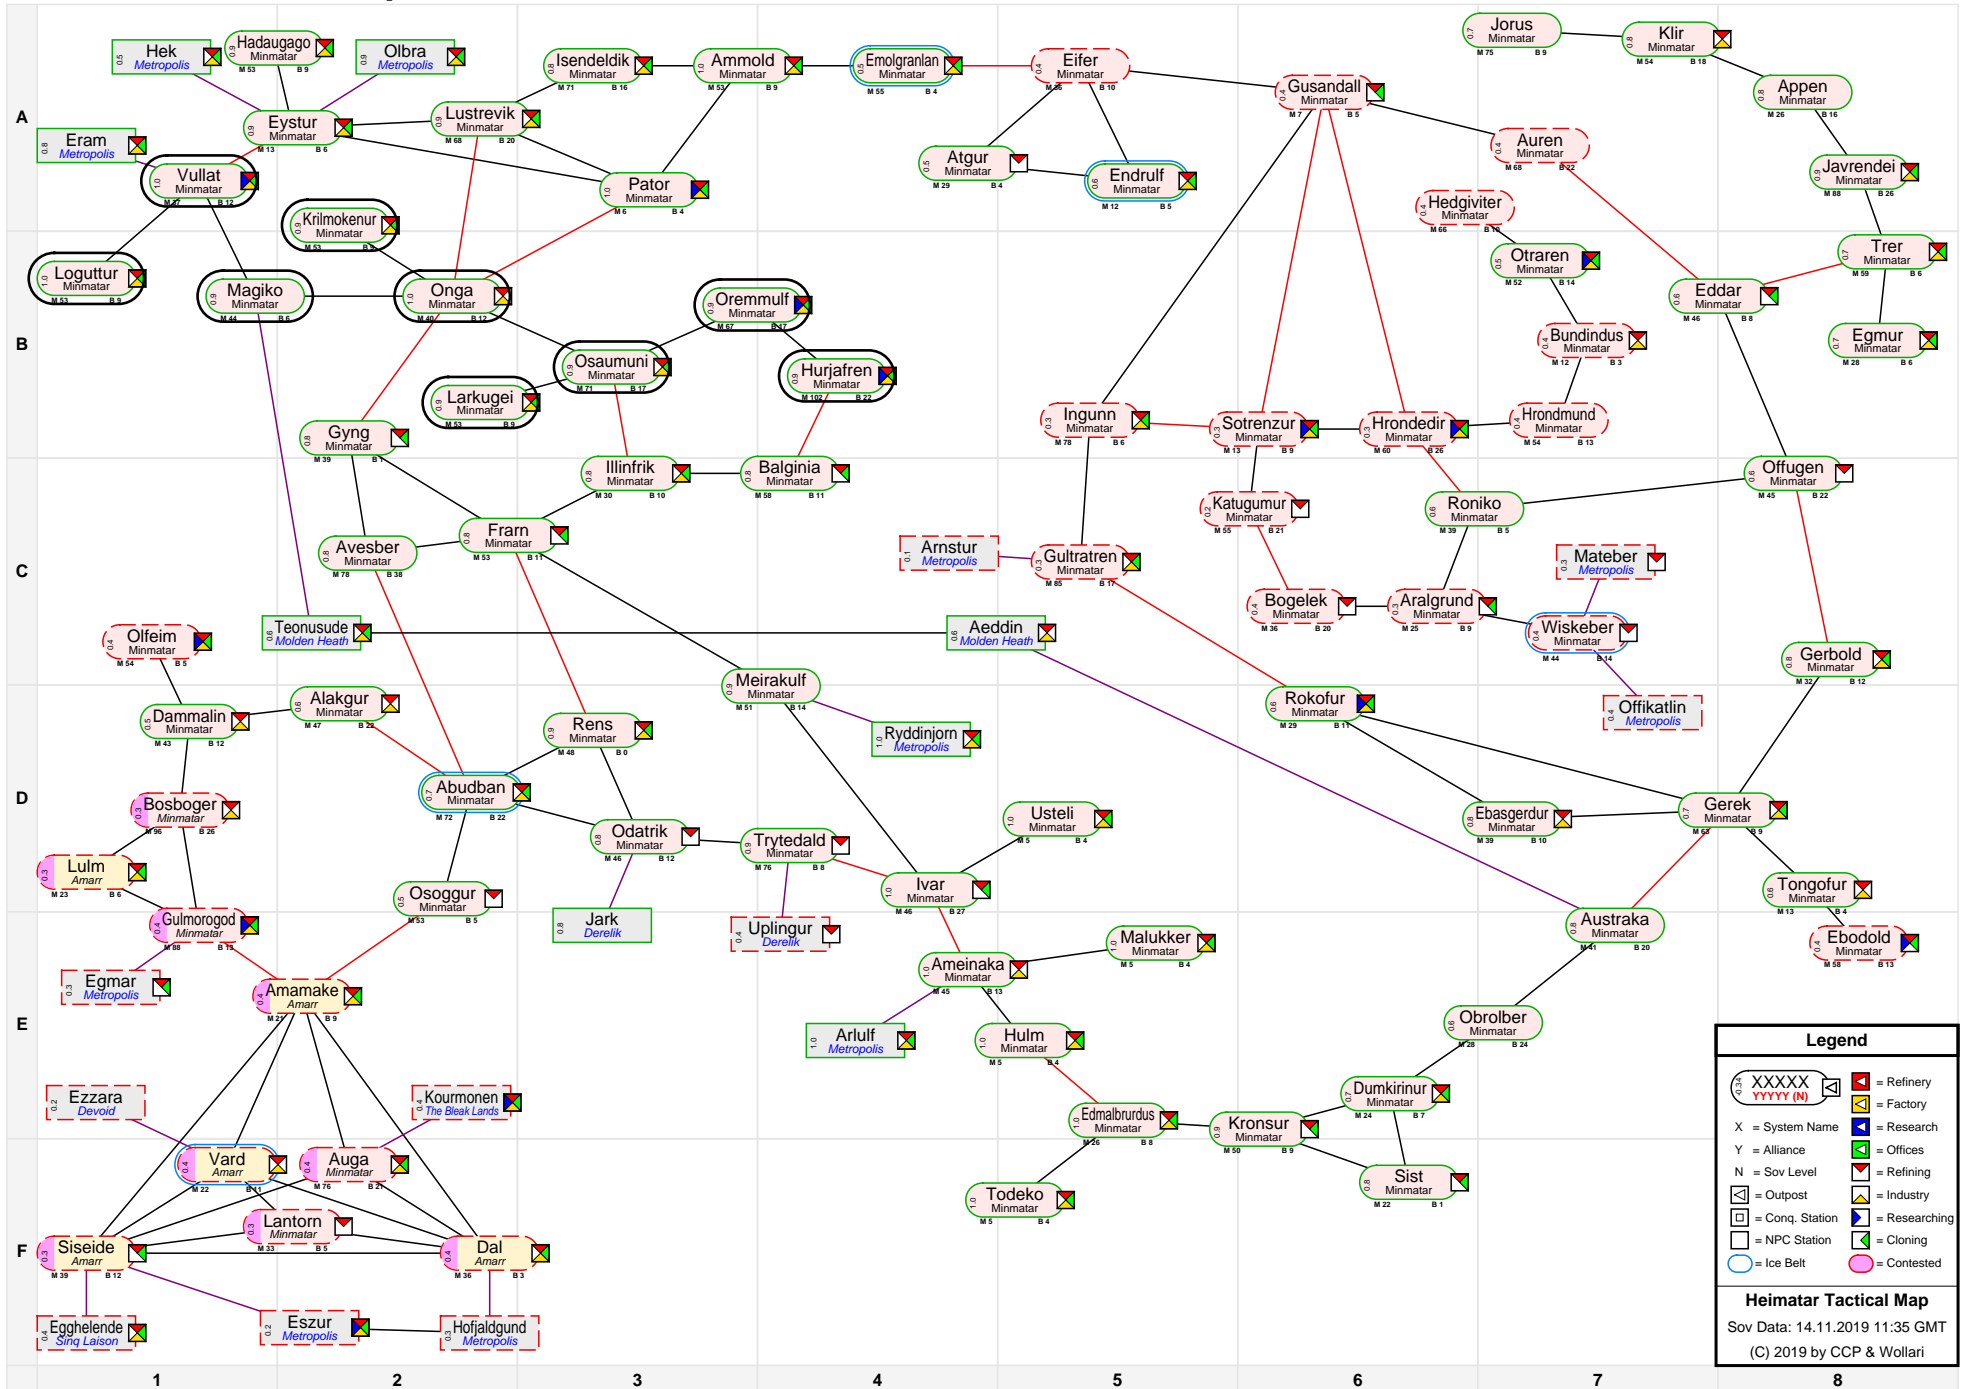

# Heimatar Tactical Map

**Legend**

- XXXXX (with icons) = Refinery
- YYYYY (with icon) = Factory
- X = System Name
- Y = Alliance
- N = Sov Level
- = Outpost
- = Conq. Station
- = NPC Station
- = Ice Belt
- = Contested
- Icon with 'X' = Research
- Icon with 'Y' = Offices
- Icon with 'N' = Refining
- Icon with 'I' = Industry
- Icon with 'C' = Researching
- Icon with 'Cl' = Cloning

**Heimatar Tactical Map**  
 Sov Data: 14.11.2019 11:35 GMT  
 (C) 2019 by CCP & Wollari