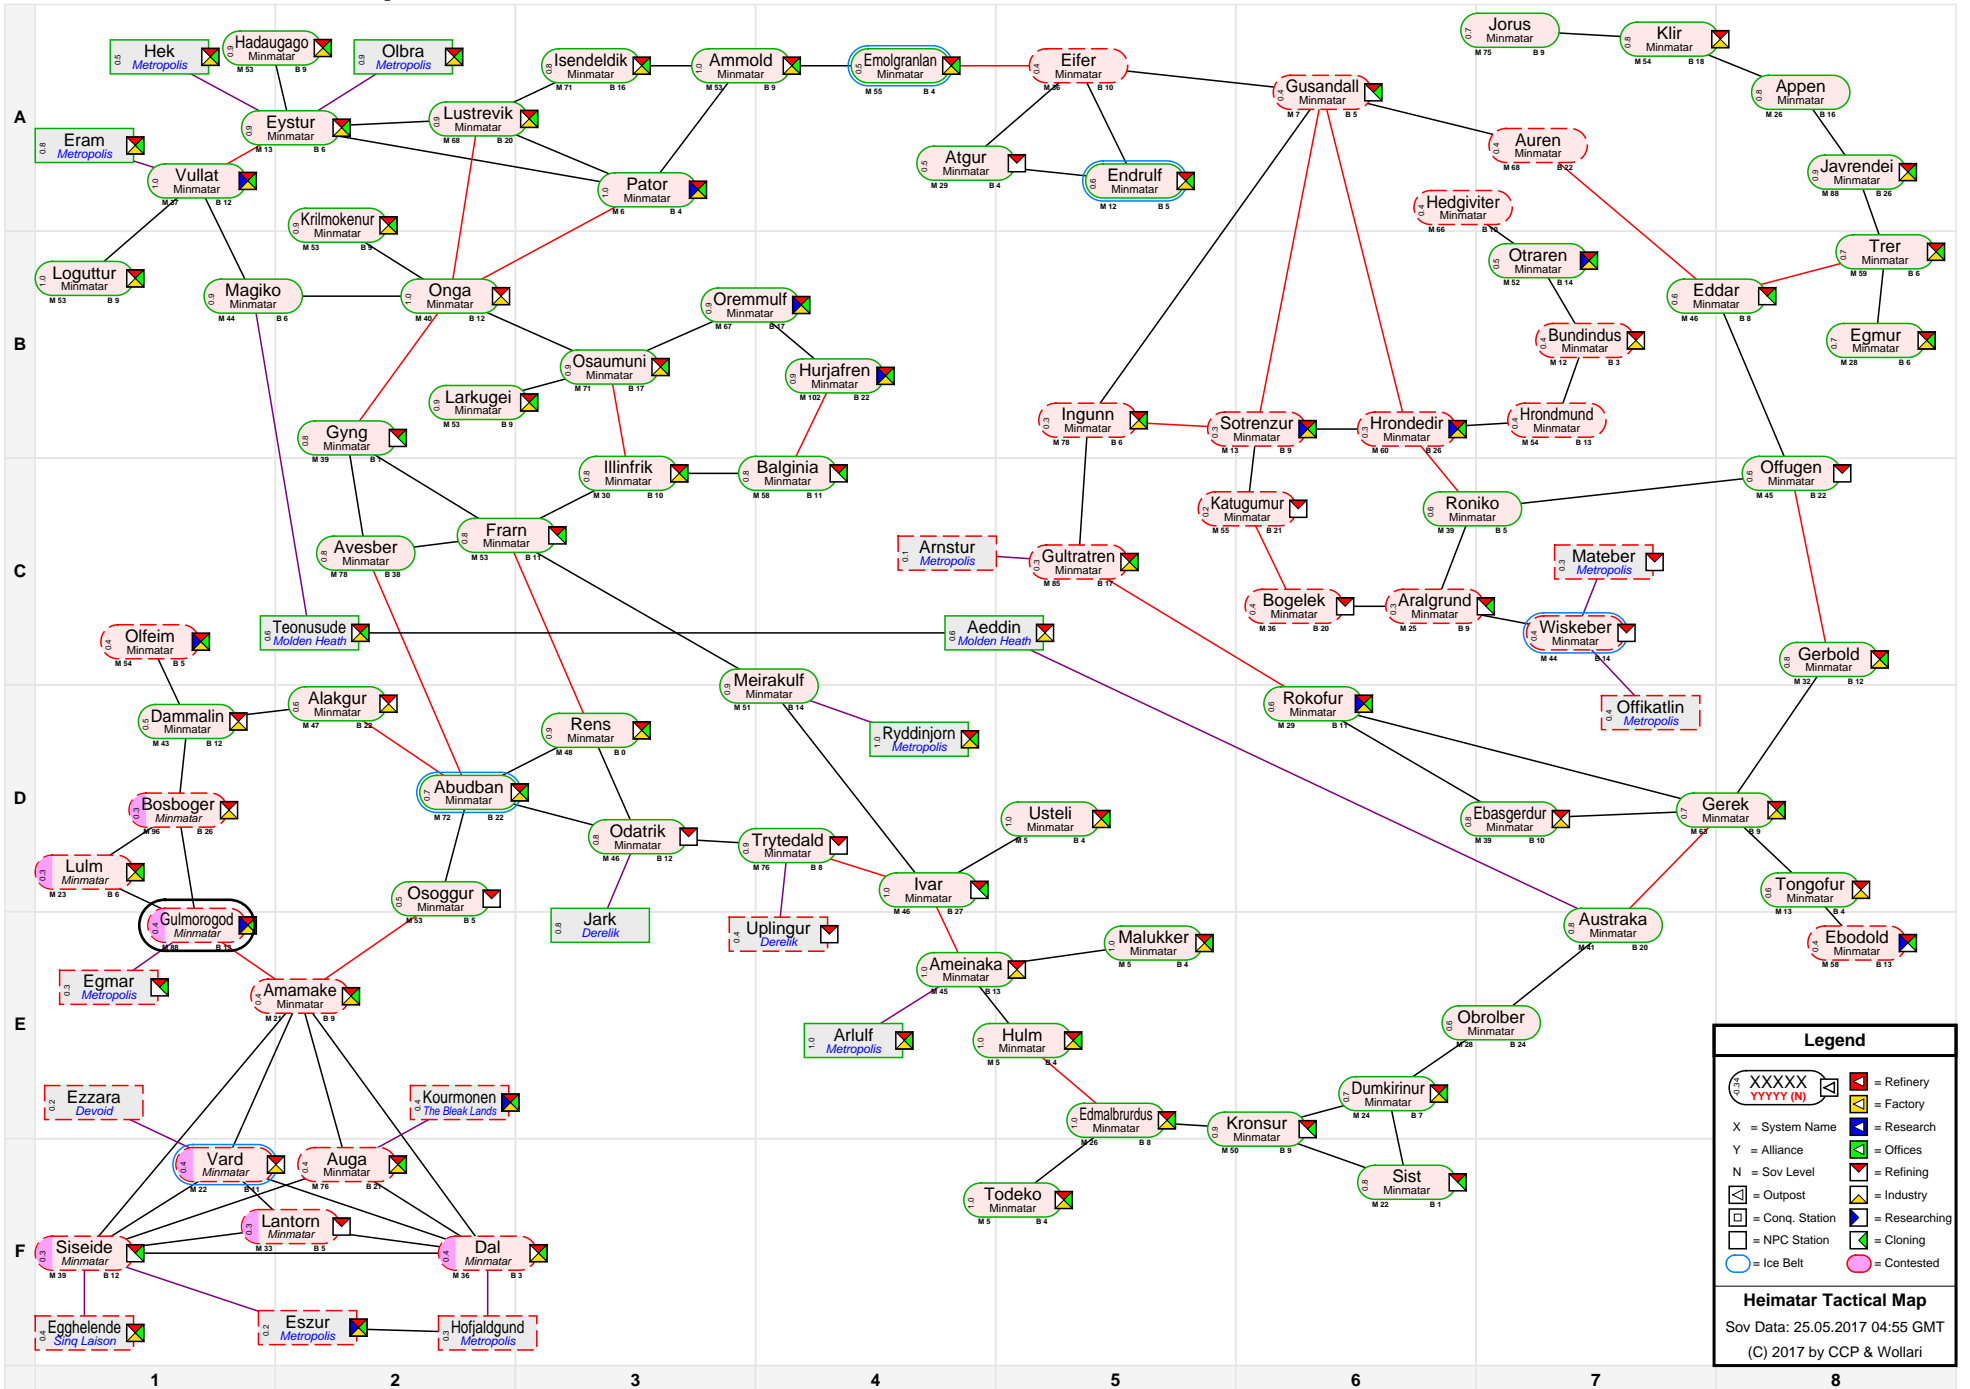

Heimatar Tactical Map

Legend	
Heimatar Tactical Map	
Sov Data: 25.05.2017 04:55 GMT	
(C) 2017 by CCP & Wollari	