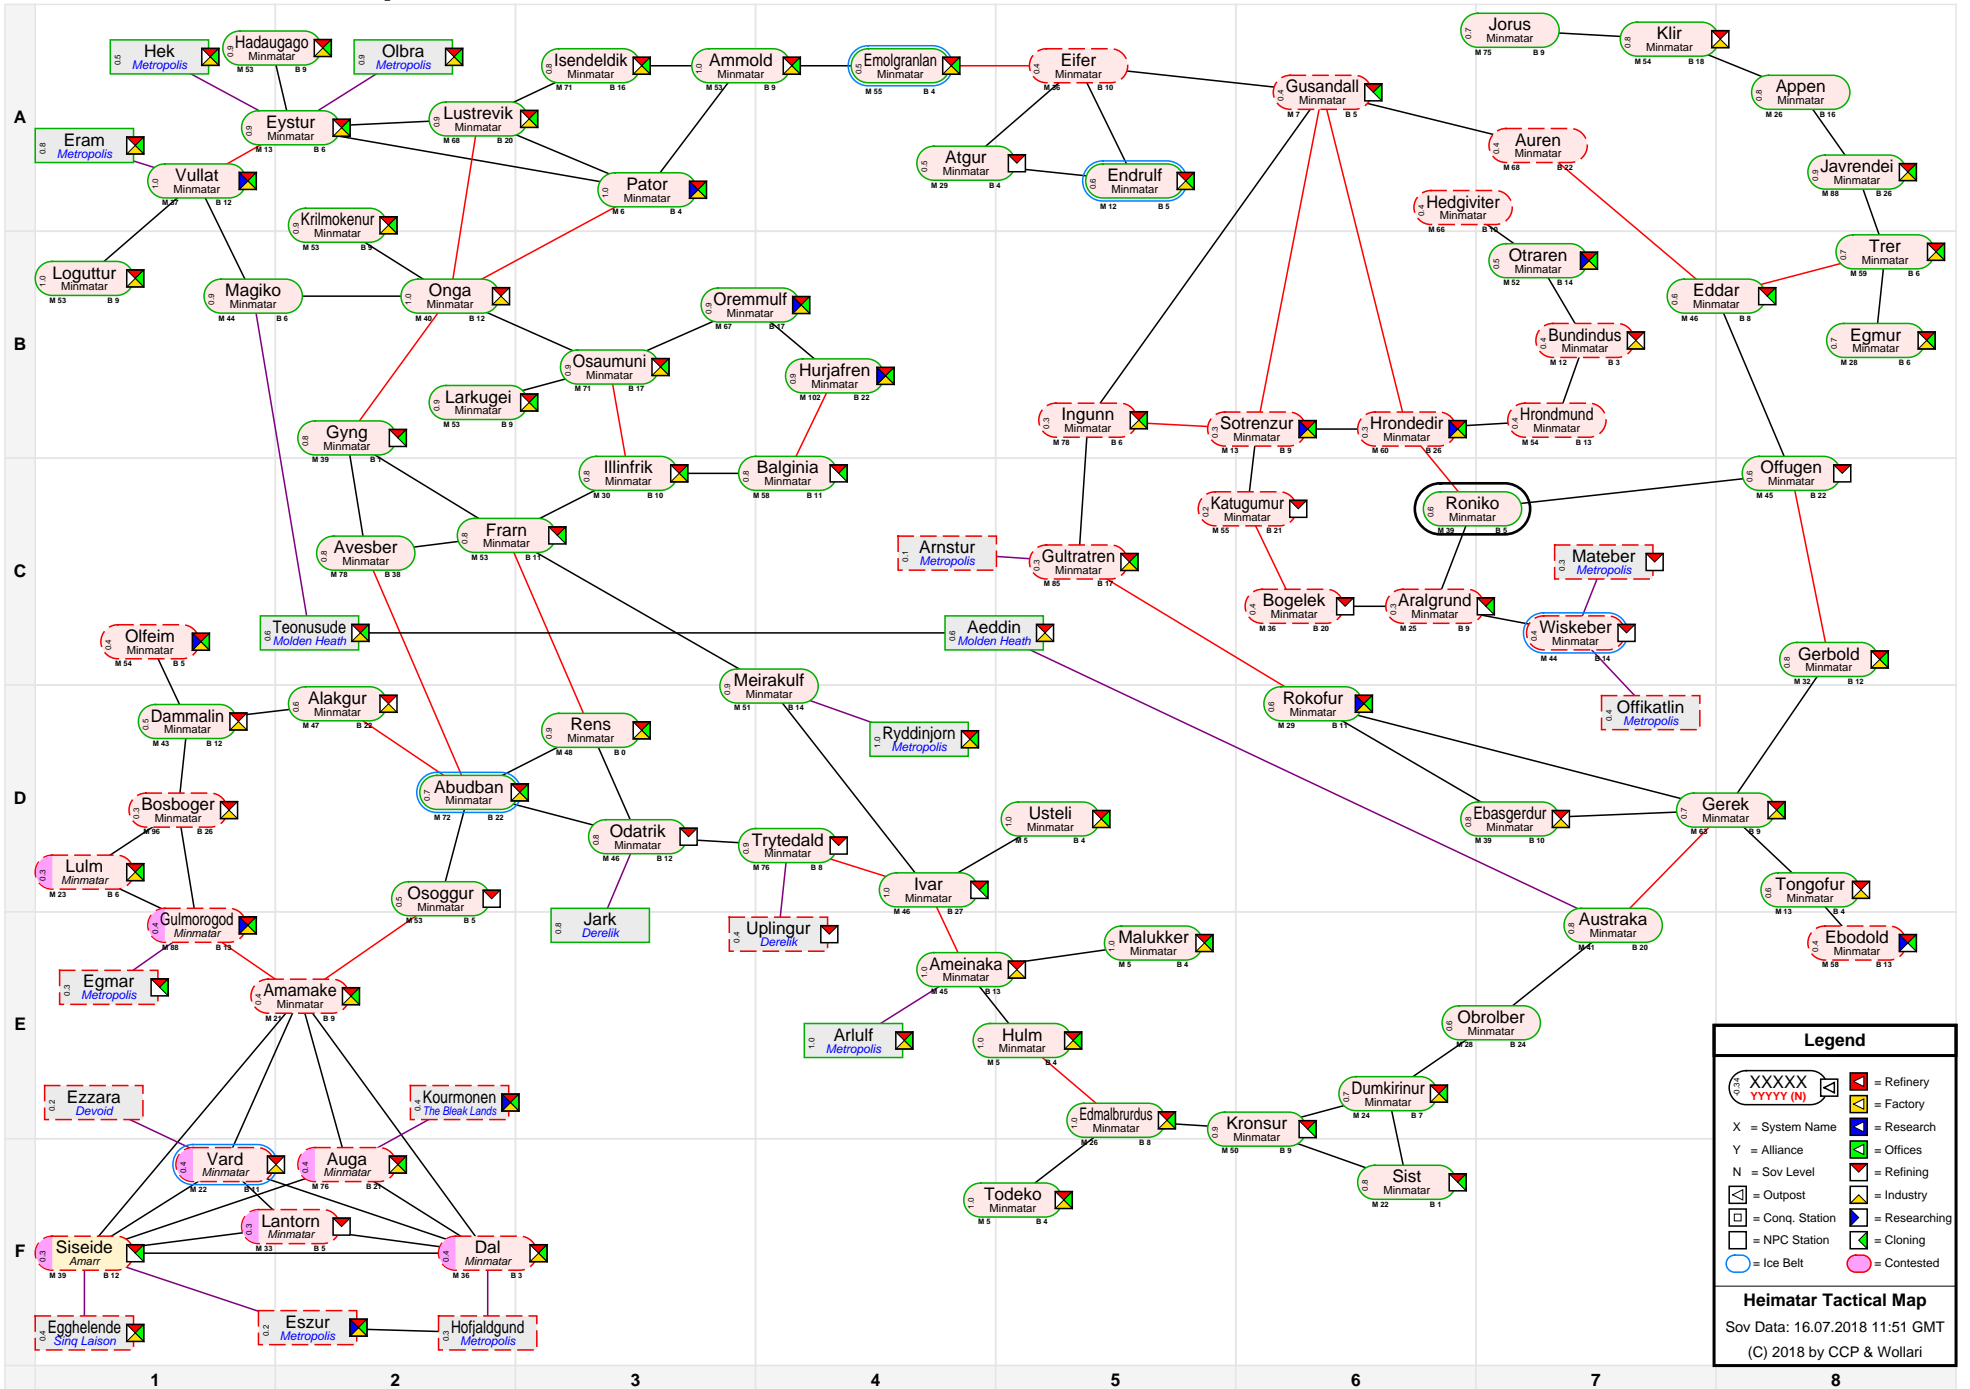

Heimatar Tactical Map

Legend	
	= Refinery
	= Factory
	= Research
	= Offices
	= Sov Level
	= Refining
	= Industry
	= Conq. Station
	= Researching
	= NPC Station
	= Cloning
	= Contested

Heimatar Tactical Map
 Sov Data: 16.07.2018 11:51 GMT
 (C) 2018 by CCP & Wollari