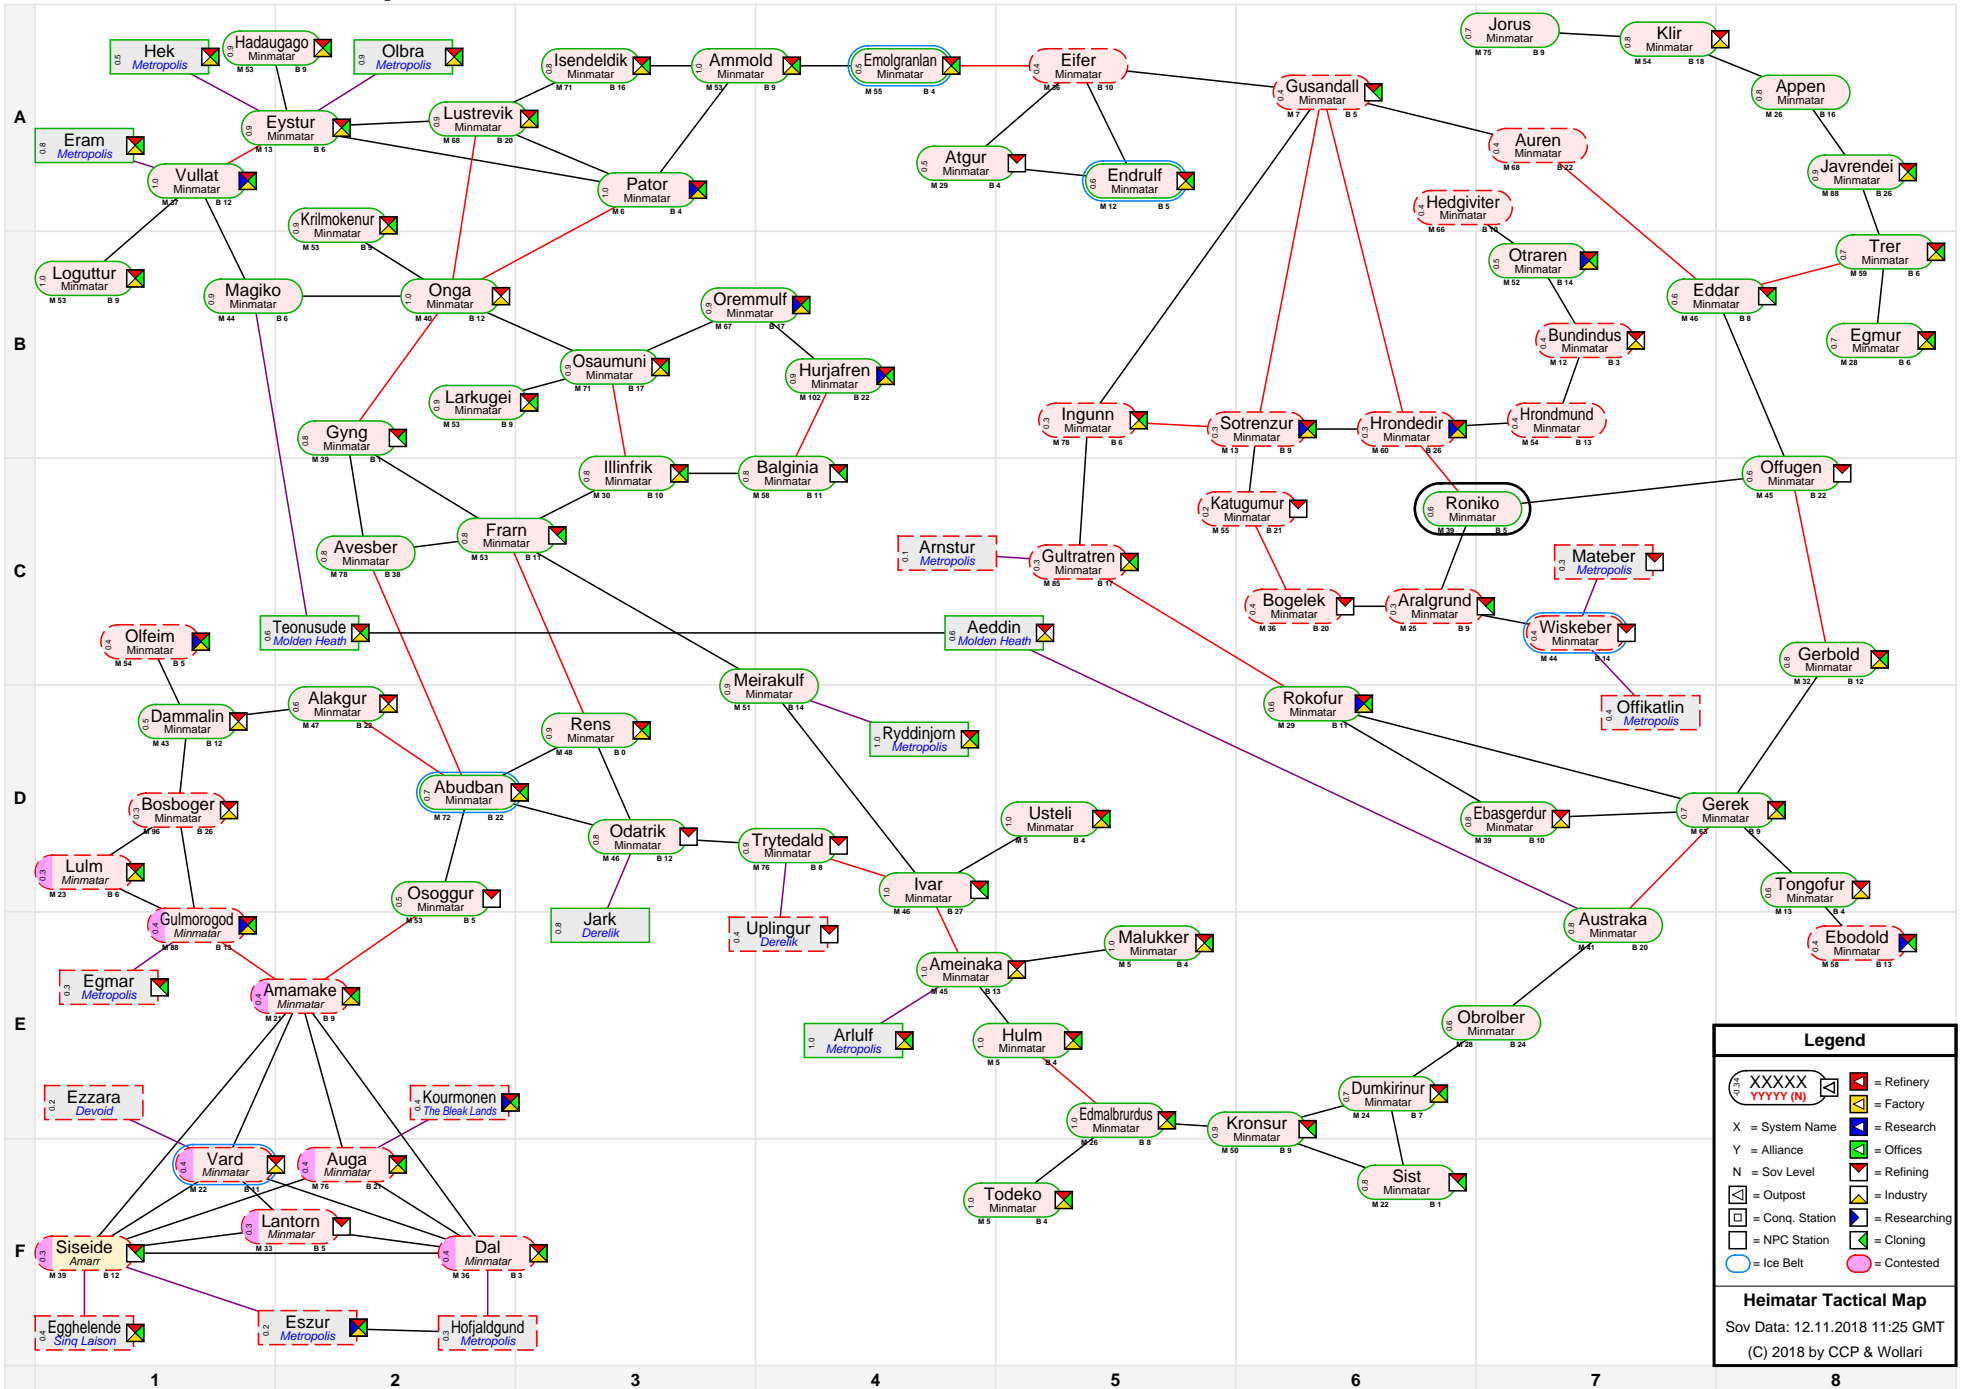

# Heimatar Tactical Map

**Legend**

- XXXXX (M) = Refinery
- YYYY (N) = Factory
- X = System Name
- Y = Alliance
- N = Sov Level
- = Outpost
- = Conq. Station
- = NPC Station
- = Ice Belt
- = Contested
- = Research
- = Offices
- = Refining
- = Industry
- = Researching
- = Cloning

**Heimatar Tactical Map**  
 Sov Data: 12.11.2018 11:25 GMT  
 (C) 2018 by CCP & Wollari