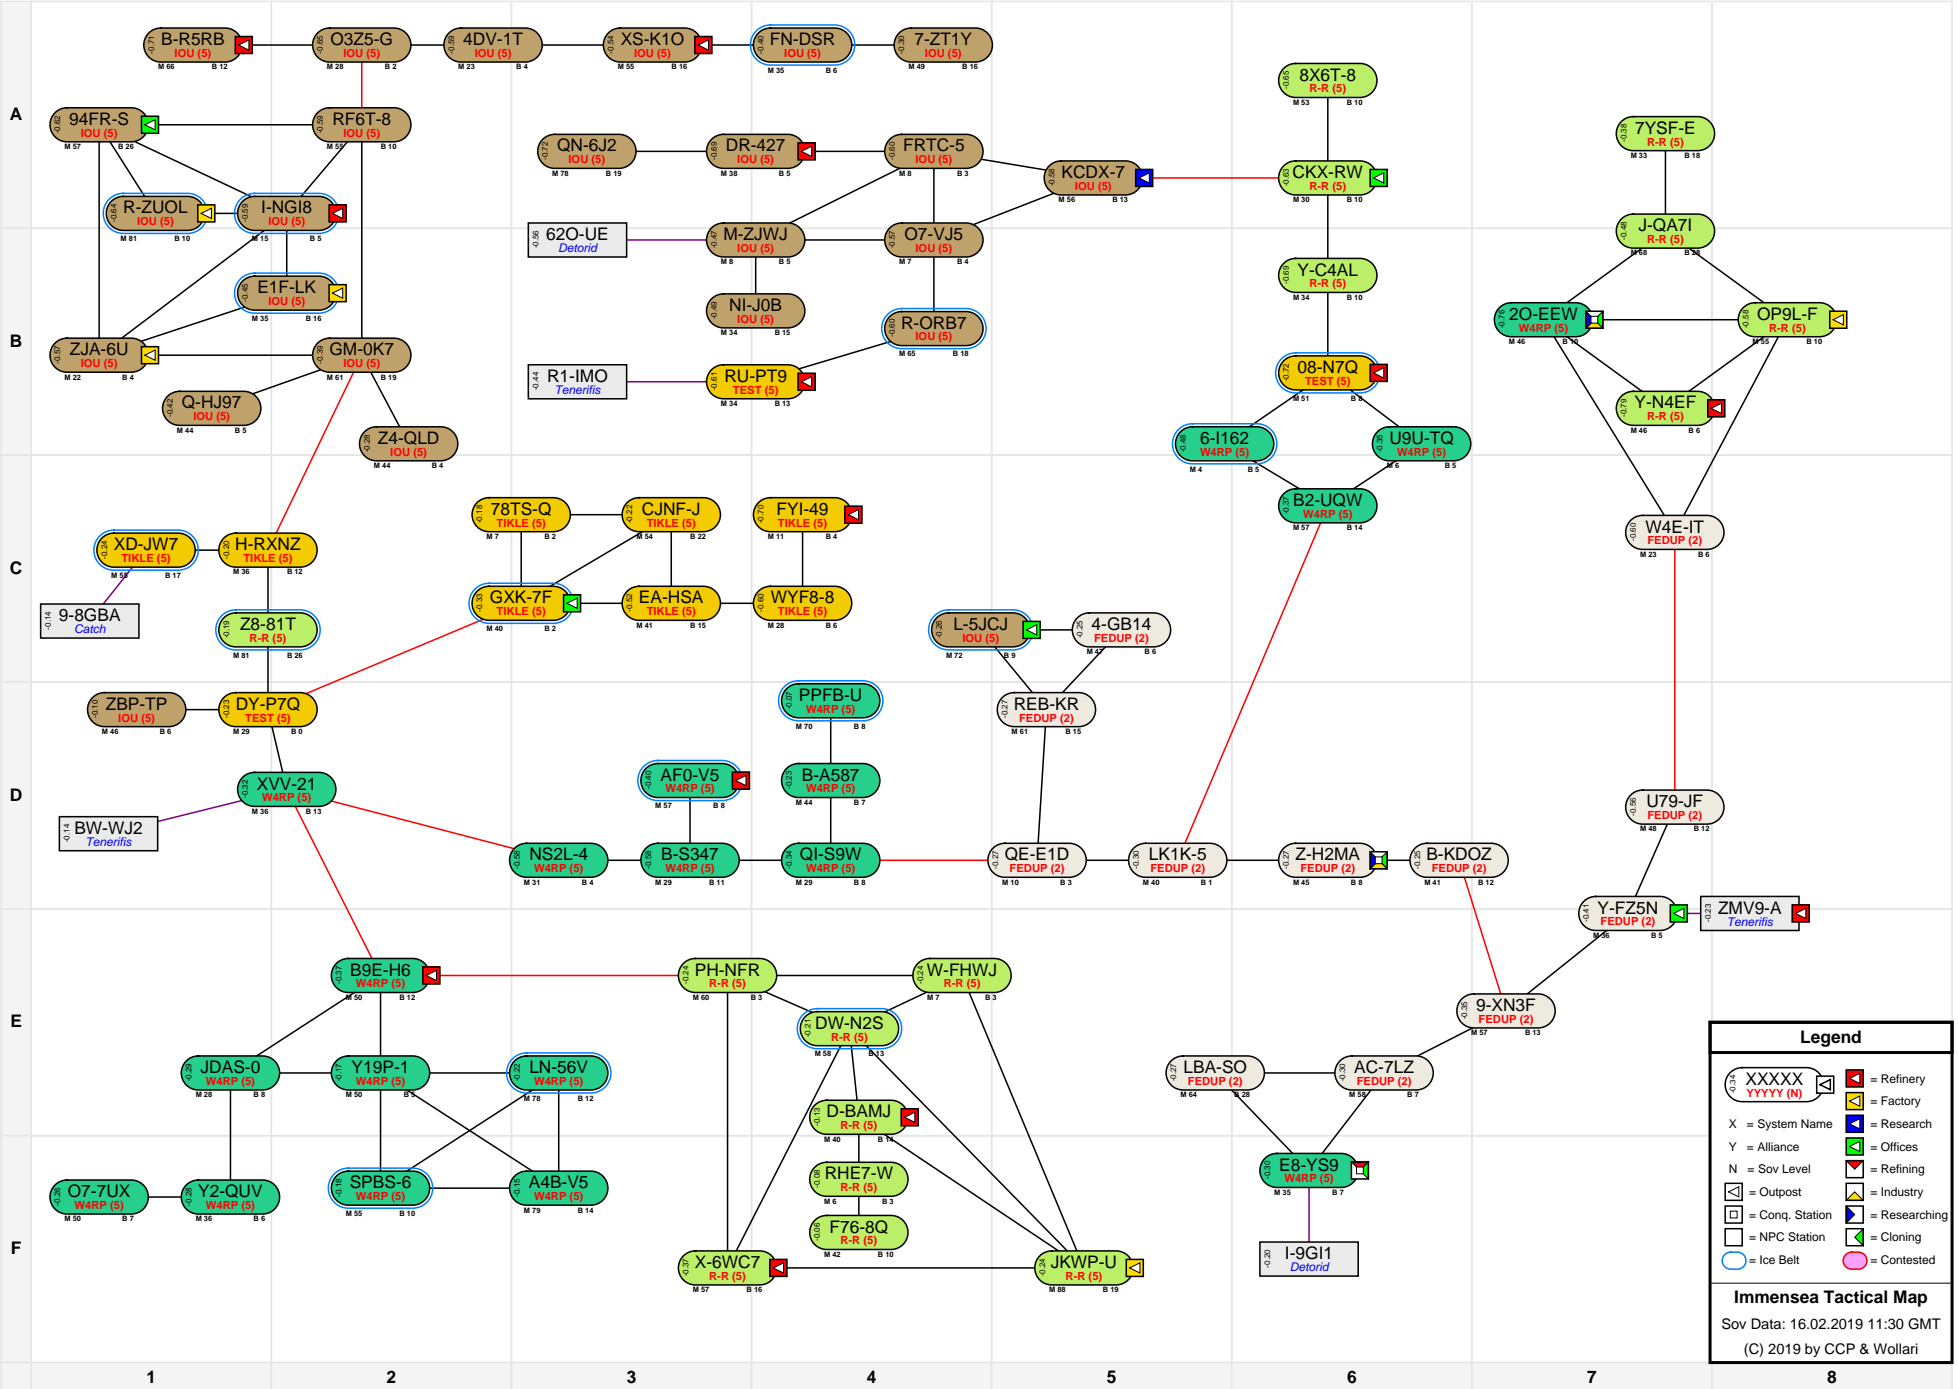

# Immensea Tactical Map

**Legend**

- XXXXX (with symbols) = Refinery
- XXXXX (with symbol) = Factory
- X = System Name
- Y = Alliance
- N = Sov Level
- [Symbol] = Outpost
- [Symbol] = Conq. Station
- [Symbol] = NPC Station
- [Symbol] = Cloning
- [Symbol] = Contested

**Immensea Tactical Map**  
 Sov Data: 16.02.2019 11:30 GMT  
 (C) 2019 by CCP & Wollari