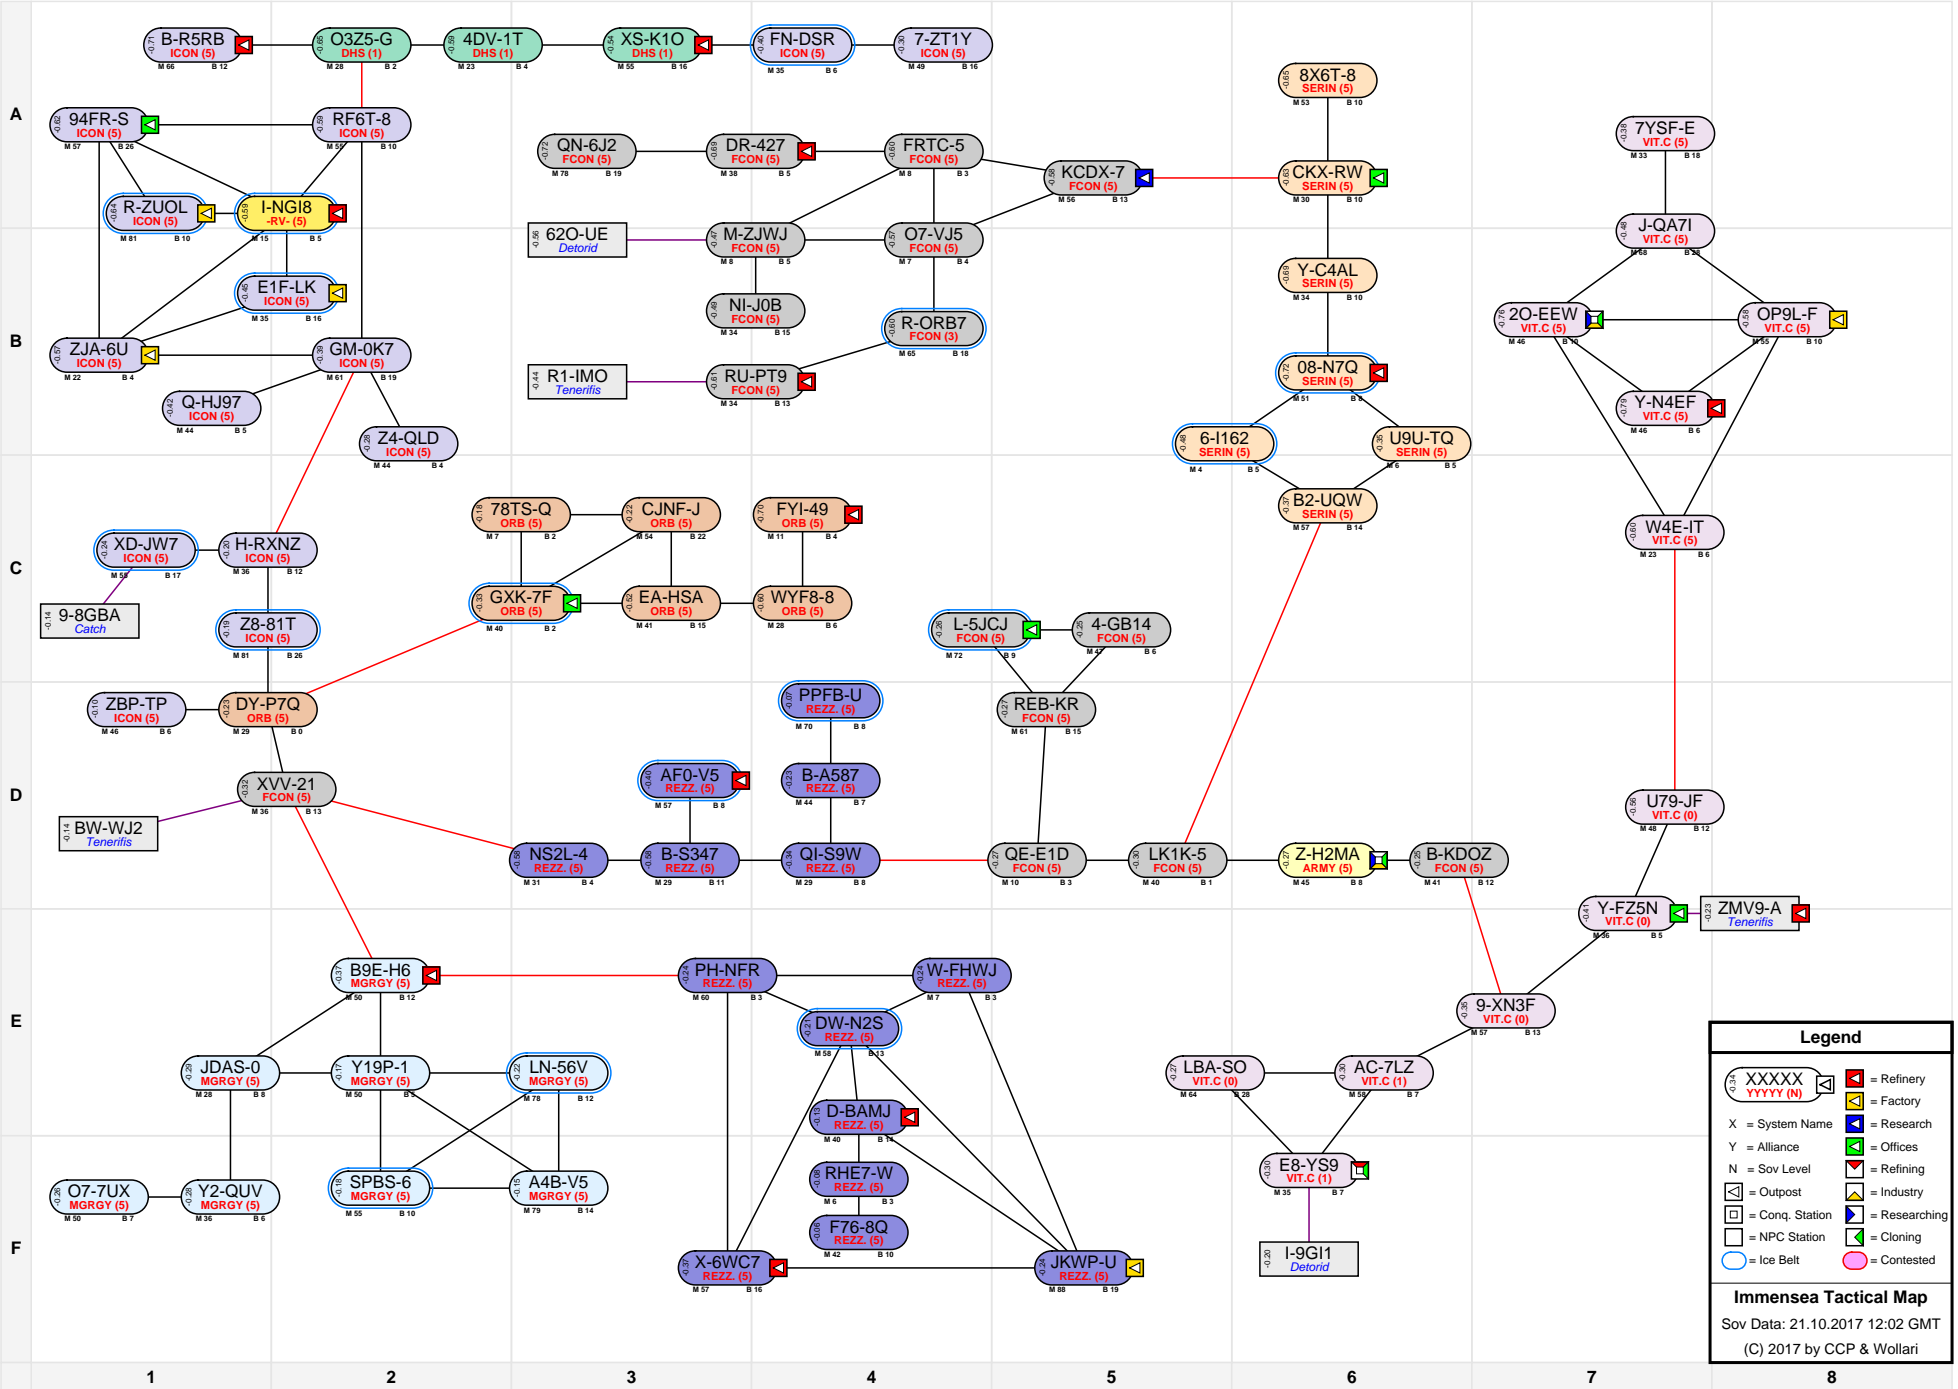

Immensea Tactical Map

Legend

- XXXXX (with icons) = Refinery
- XXXXX (with icon) = Factory
- X = System Name
- Y = Alliance
- N = Sov Level
- [Icon] = Outpost
- [Icon] = Conq. Station
- [Icon] = NPC Station
- [Icon] = Research
- [Icon] = Offices
- [Icon] = Refining
- [Icon] = Industry
- [Icon] = Researching
- [Icon] = Cloning
- [Icon] = Contested

Immensea Tactical Map
 Sov Data: 21.10.2017 12:02 GMT
 (C) 2017 by CCP & Wollari