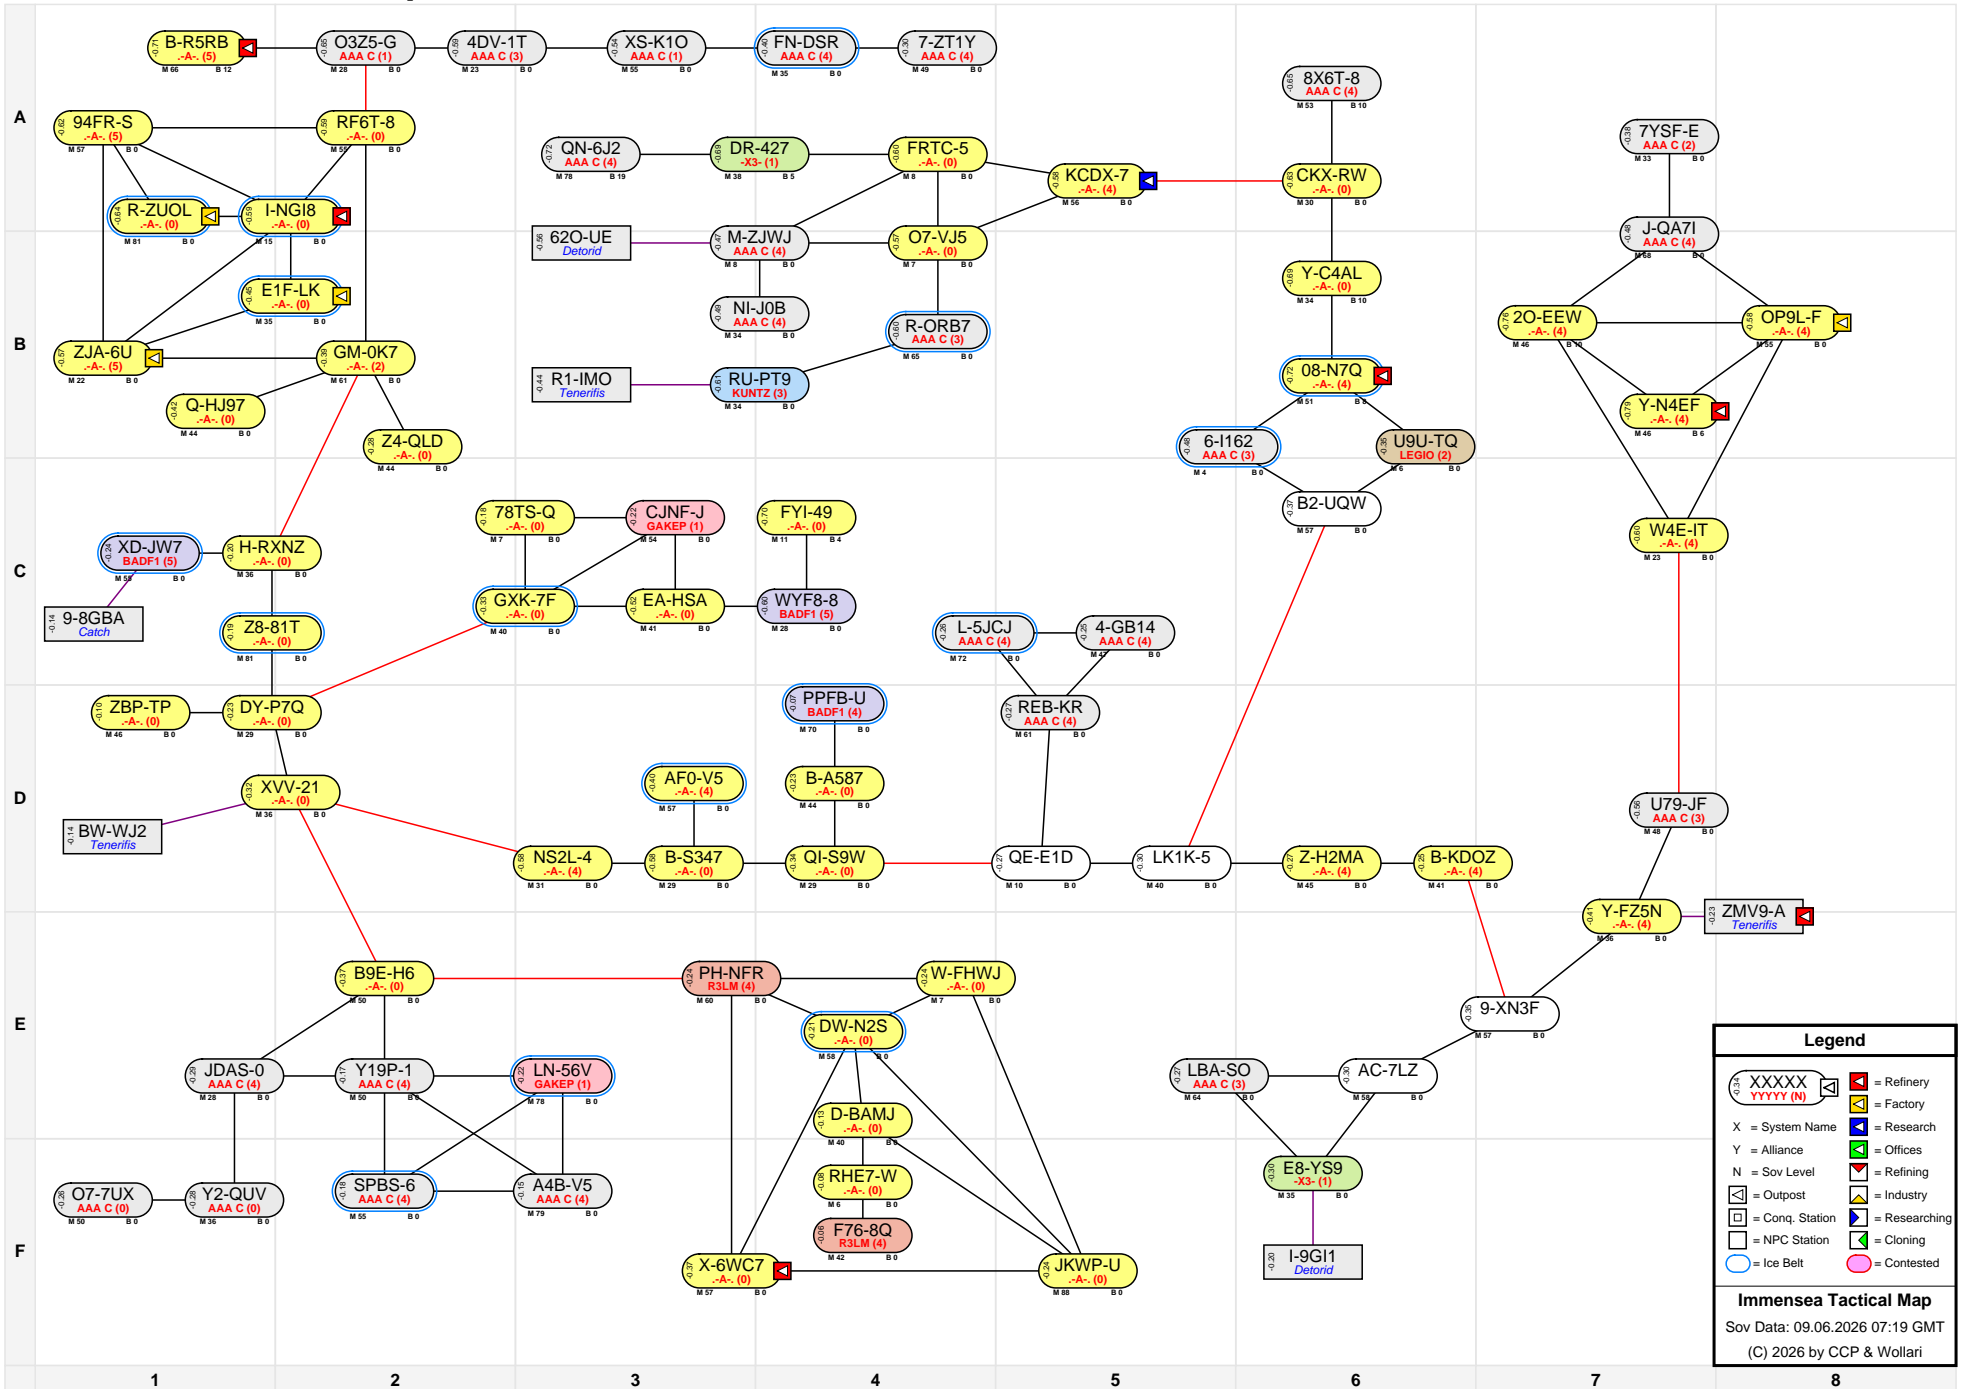

# Immensea Tactical Map

**Legend**

- XXXXX YYYYY (N) = System Name
- X = System Name
- Y = Alliance
- N = Sov Level
- [Red Square] = Refinery
- [Yellow Triangle] = Factory
- [Blue Square] = Research
- [Green Square] = Offices
- [Red Square] = Refining
- [Yellow Triangle] = Industry
- [Blue Square] = Conq. Station
- [Blue Square] = Researching
- [Grey Square] = NPC Station
- [Green Square] = Cloning
- [Blue Circle] = Ice Belt
- [Pink Circle] = Contested

**Immensea Tactical Map**  
 Sov Data: 09.06.2026 07:19 GMT  
 (C) 2026 by CCP & Wollari