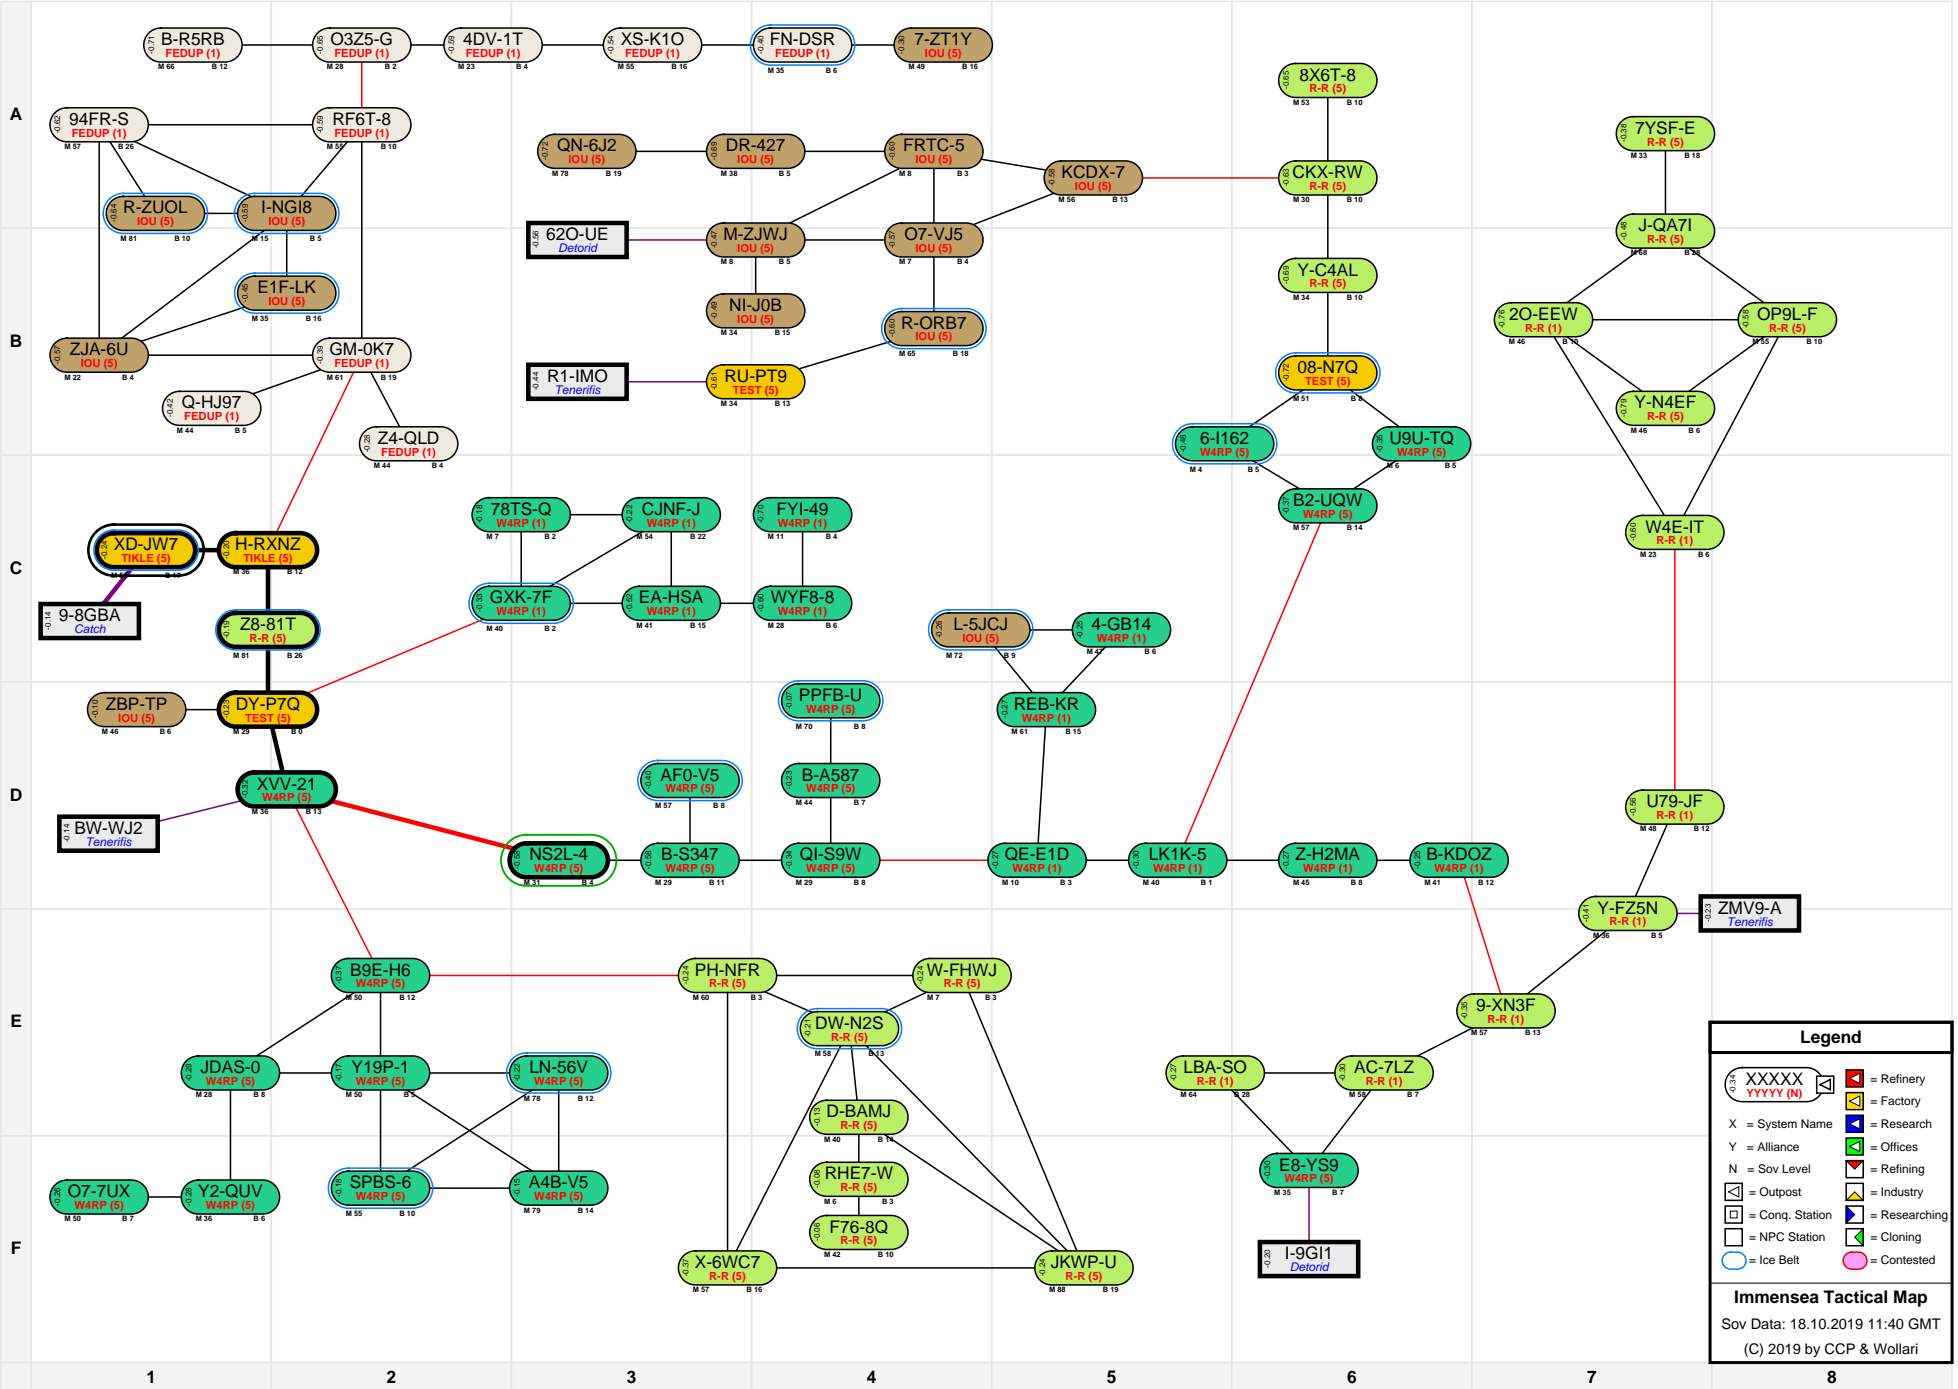

Immensea Tactical Map

Legend

- XXXXX (with red square) = Refinery
- YYYYY (with yellow square) = Factory
- X = System Name
- Y = Alliance
- N = Sov Level
- [Square with red border] = Outpost
- [Square with blue border] = Conq. Station
- [Square with green border] = NPC Station
- [Red line] = Ice Belt
- [Pink circle] = Contested
- [Blue square] = Research
- [Green square] = Offices
- [Red square] = Refining
- [Yellow square] = Industry
- [Blue square] = Researching
- [Green square] = Cloning

Immensea Tactical Map
 Sov Data: 18.10.2019 11:40 GMT
 (C) 2019 by CCP & Wollari