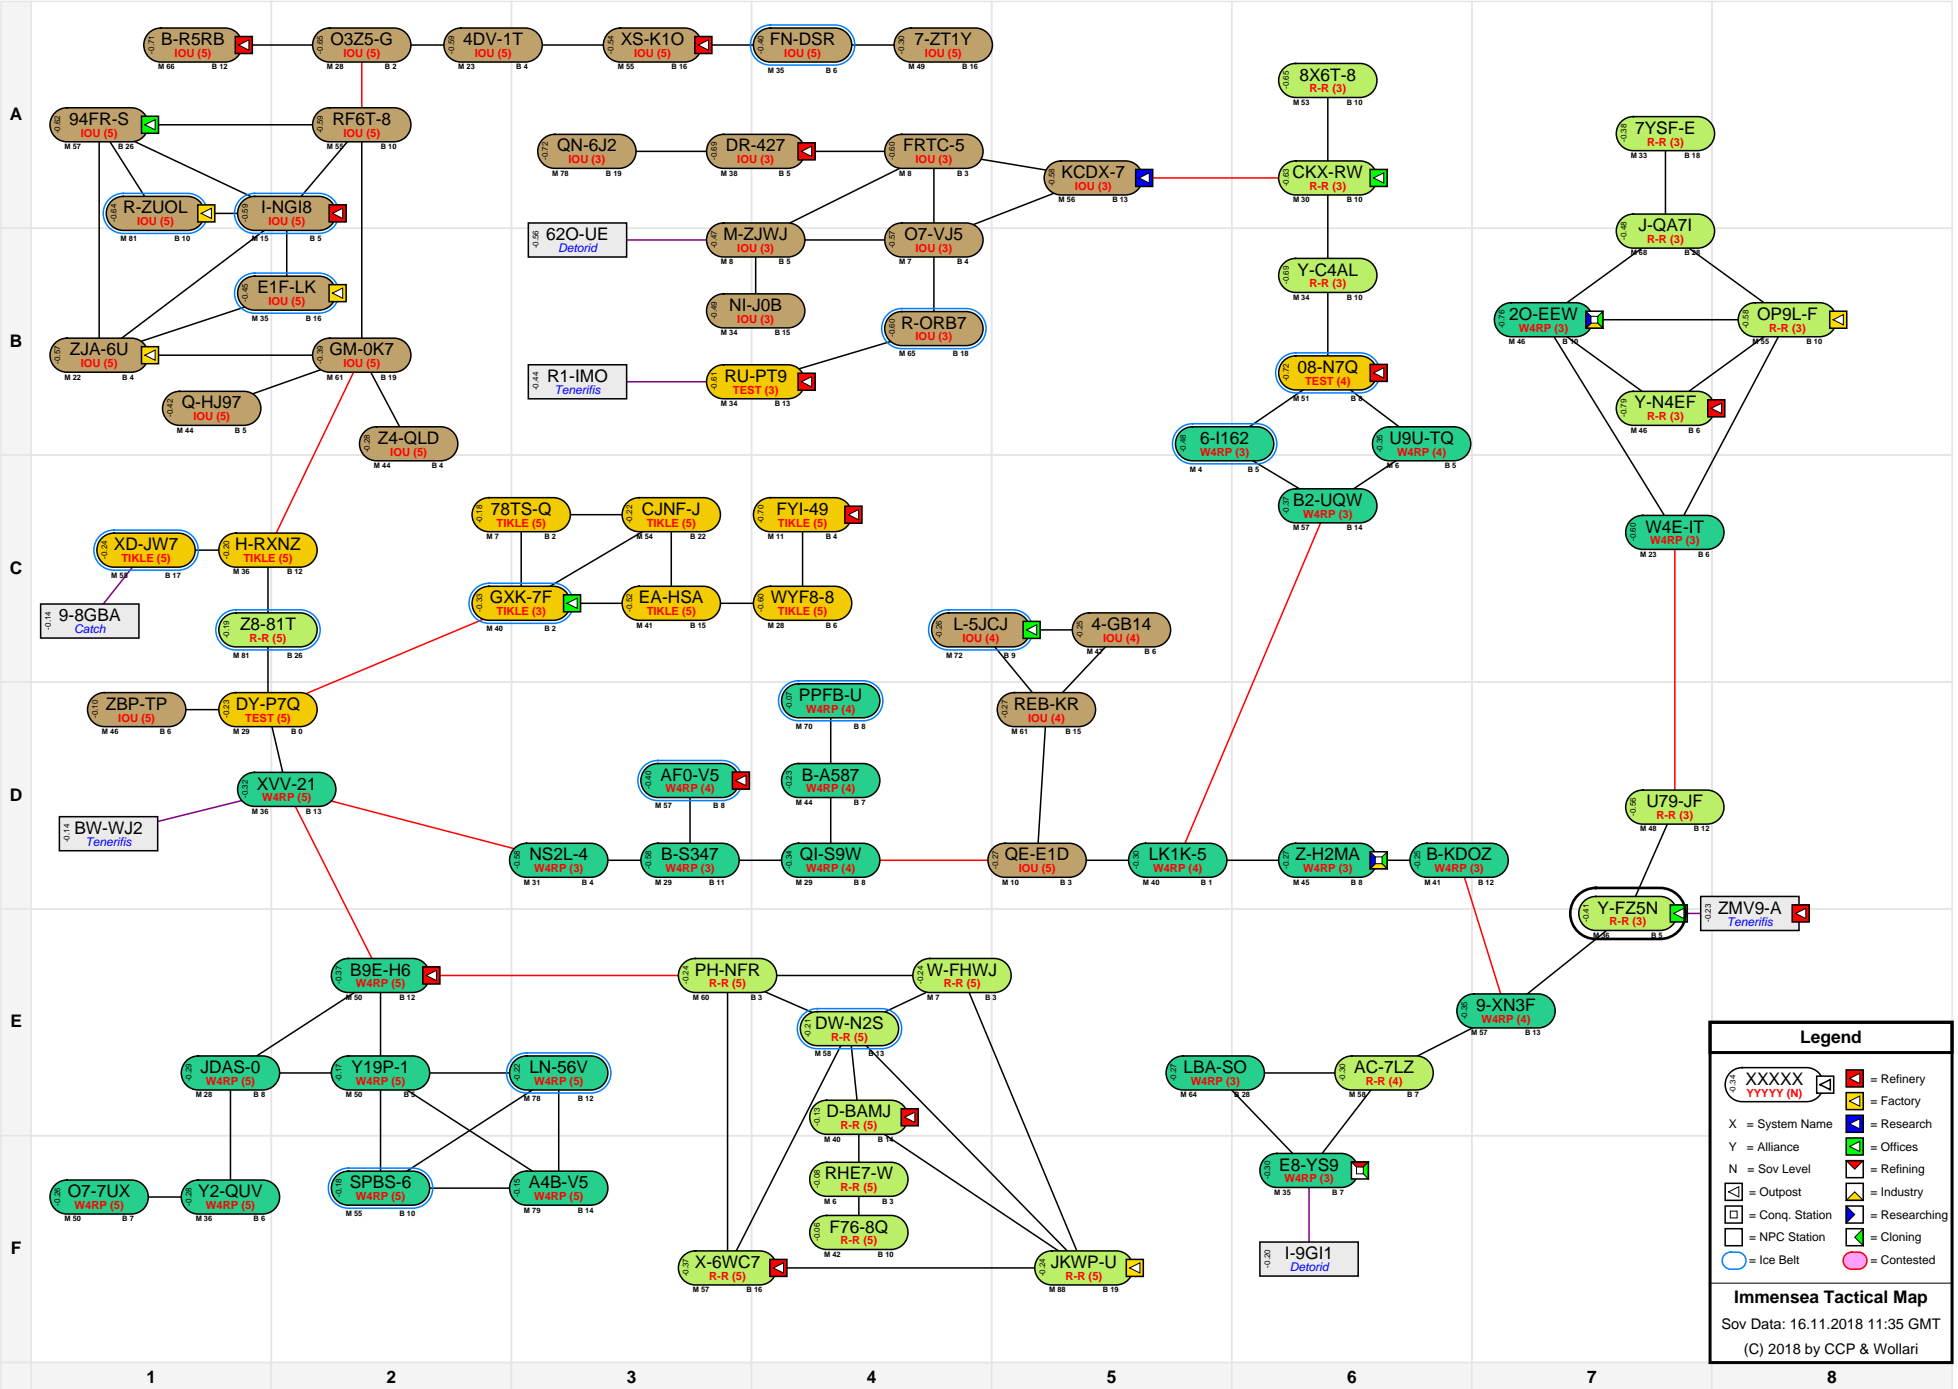

# Immensea Tactical Map

**Legend**

- XXXXX (with icon) = Refinery
- YYYYY (with icon) = Factory
- X = System Name
- Y = Alliance
- N = Sov Level
- [Icon] = Outpost
- [Icon] = Conq. Station
- [Icon] = NPC Station
- [Icon] = Researching
- [Icon] = Cloning
- [Icon] = Contested

**Immensea Tactical Map**  
 Sov Data: 16.11.2018 11:35 GMT  
 (C) 2018 by CCP & Wollari