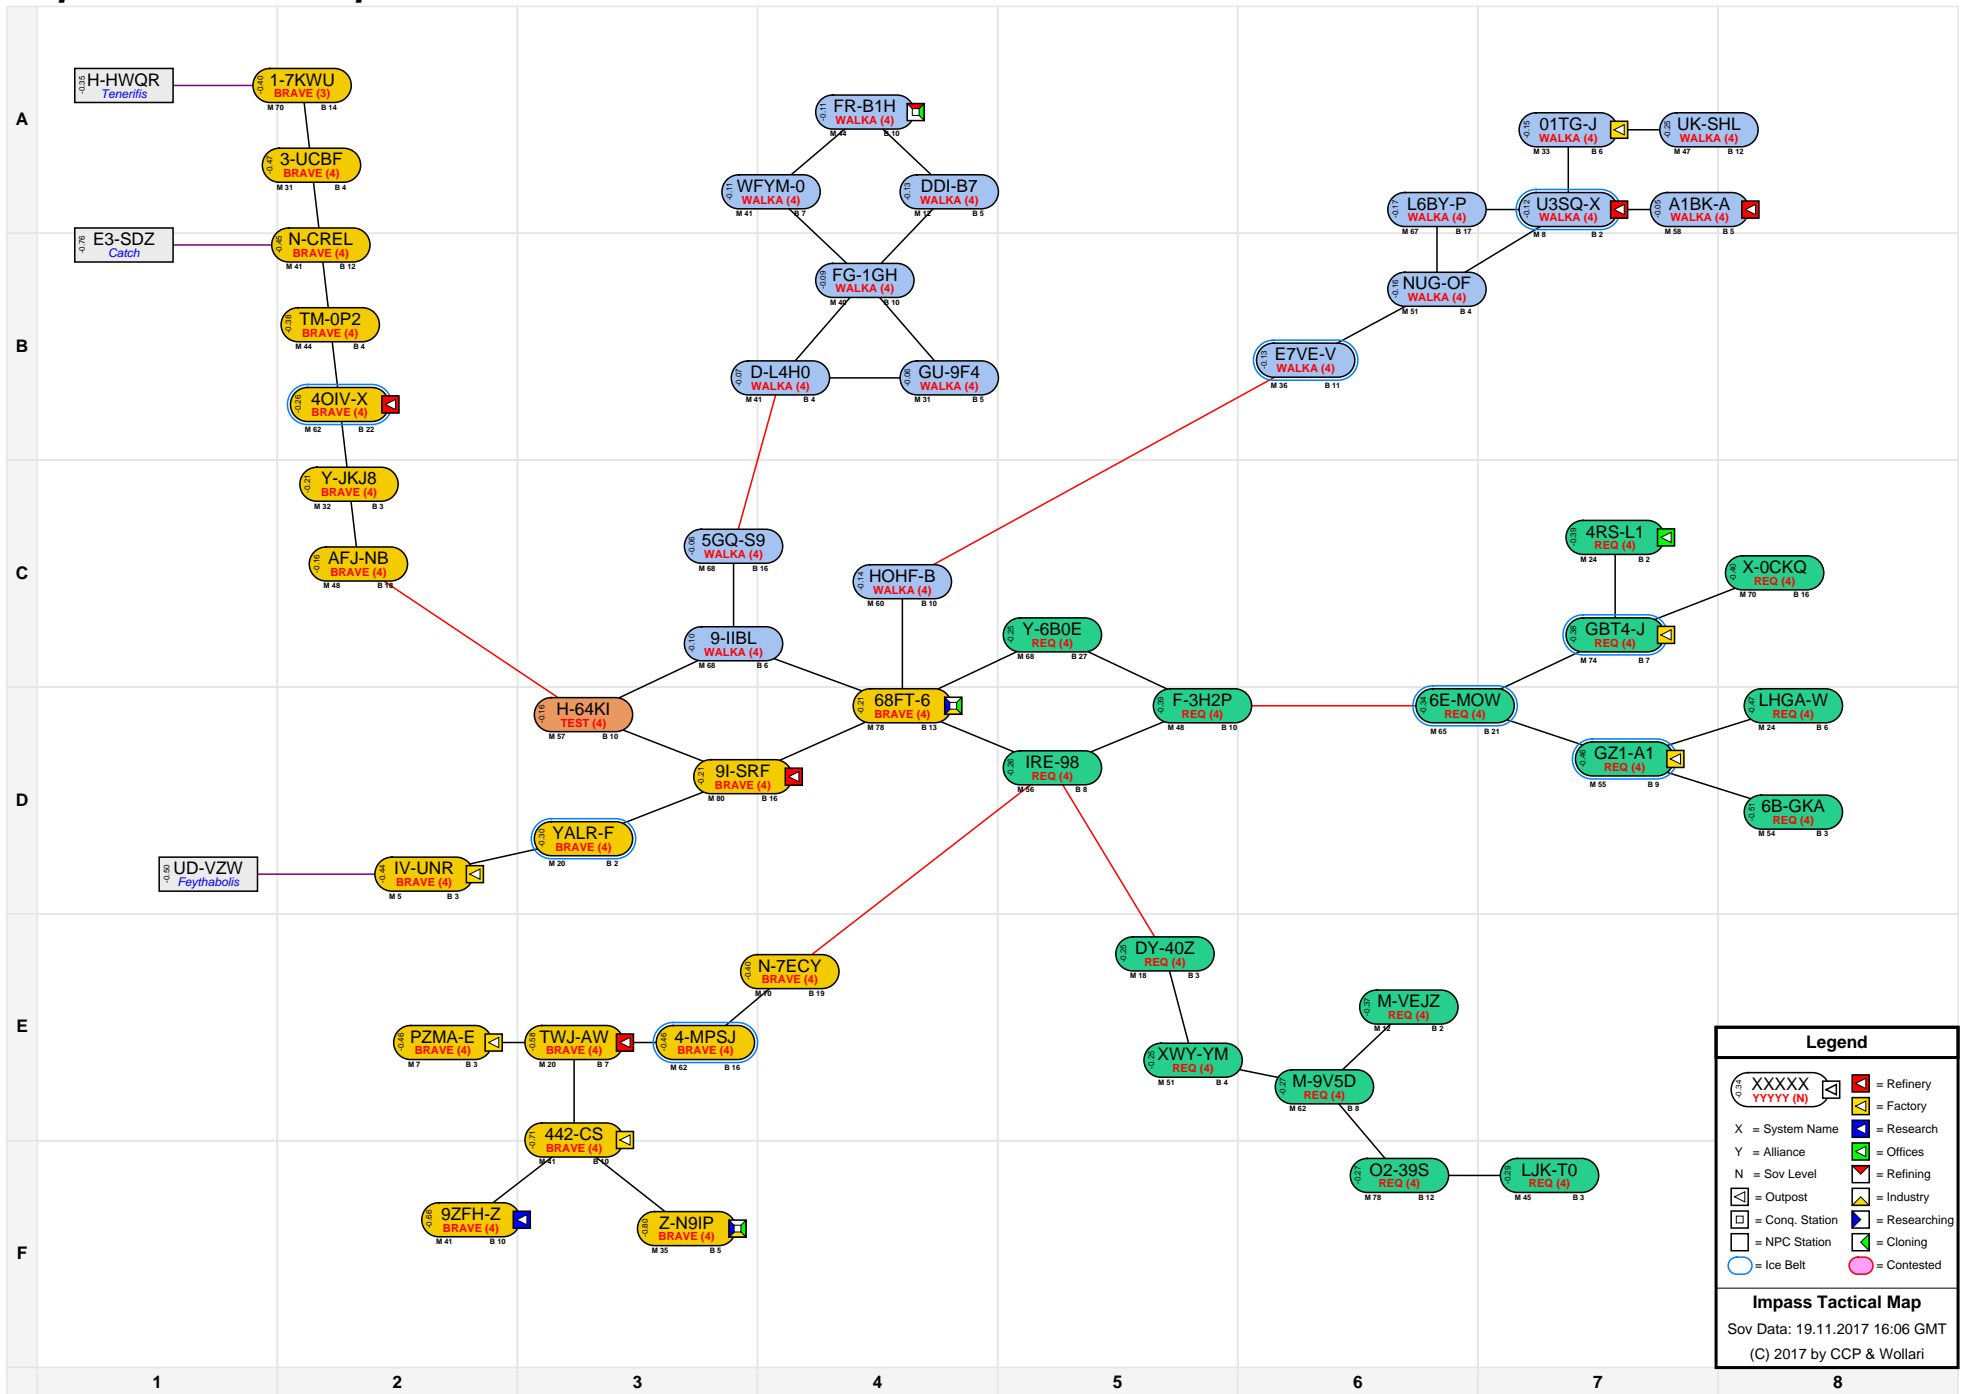

# Impass Tactical Map

**Legend**

- XXXXX  
YYYY (N) [Icon] = Refinery
- X [Icon] = System Name
- Y [Icon] = Alliance
- N [Icon] = Sov Level
- [Icon] = Outpost
- [Icon] = Conq. Station
- [Icon] = NPC Station
- [Icon] = Researching
- [Icon] = Cloning
- [Icon] = Contested
- [Icon] = Factory
- [Icon] = Research
- [Icon] = Offices
- [Icon] = Refining
- [Icon] = Industry

**Impass Tactical Map**  
 Sov Data: 19.11.2017 16:06 GMT  
 (C) 2017 by CCP & Wollari