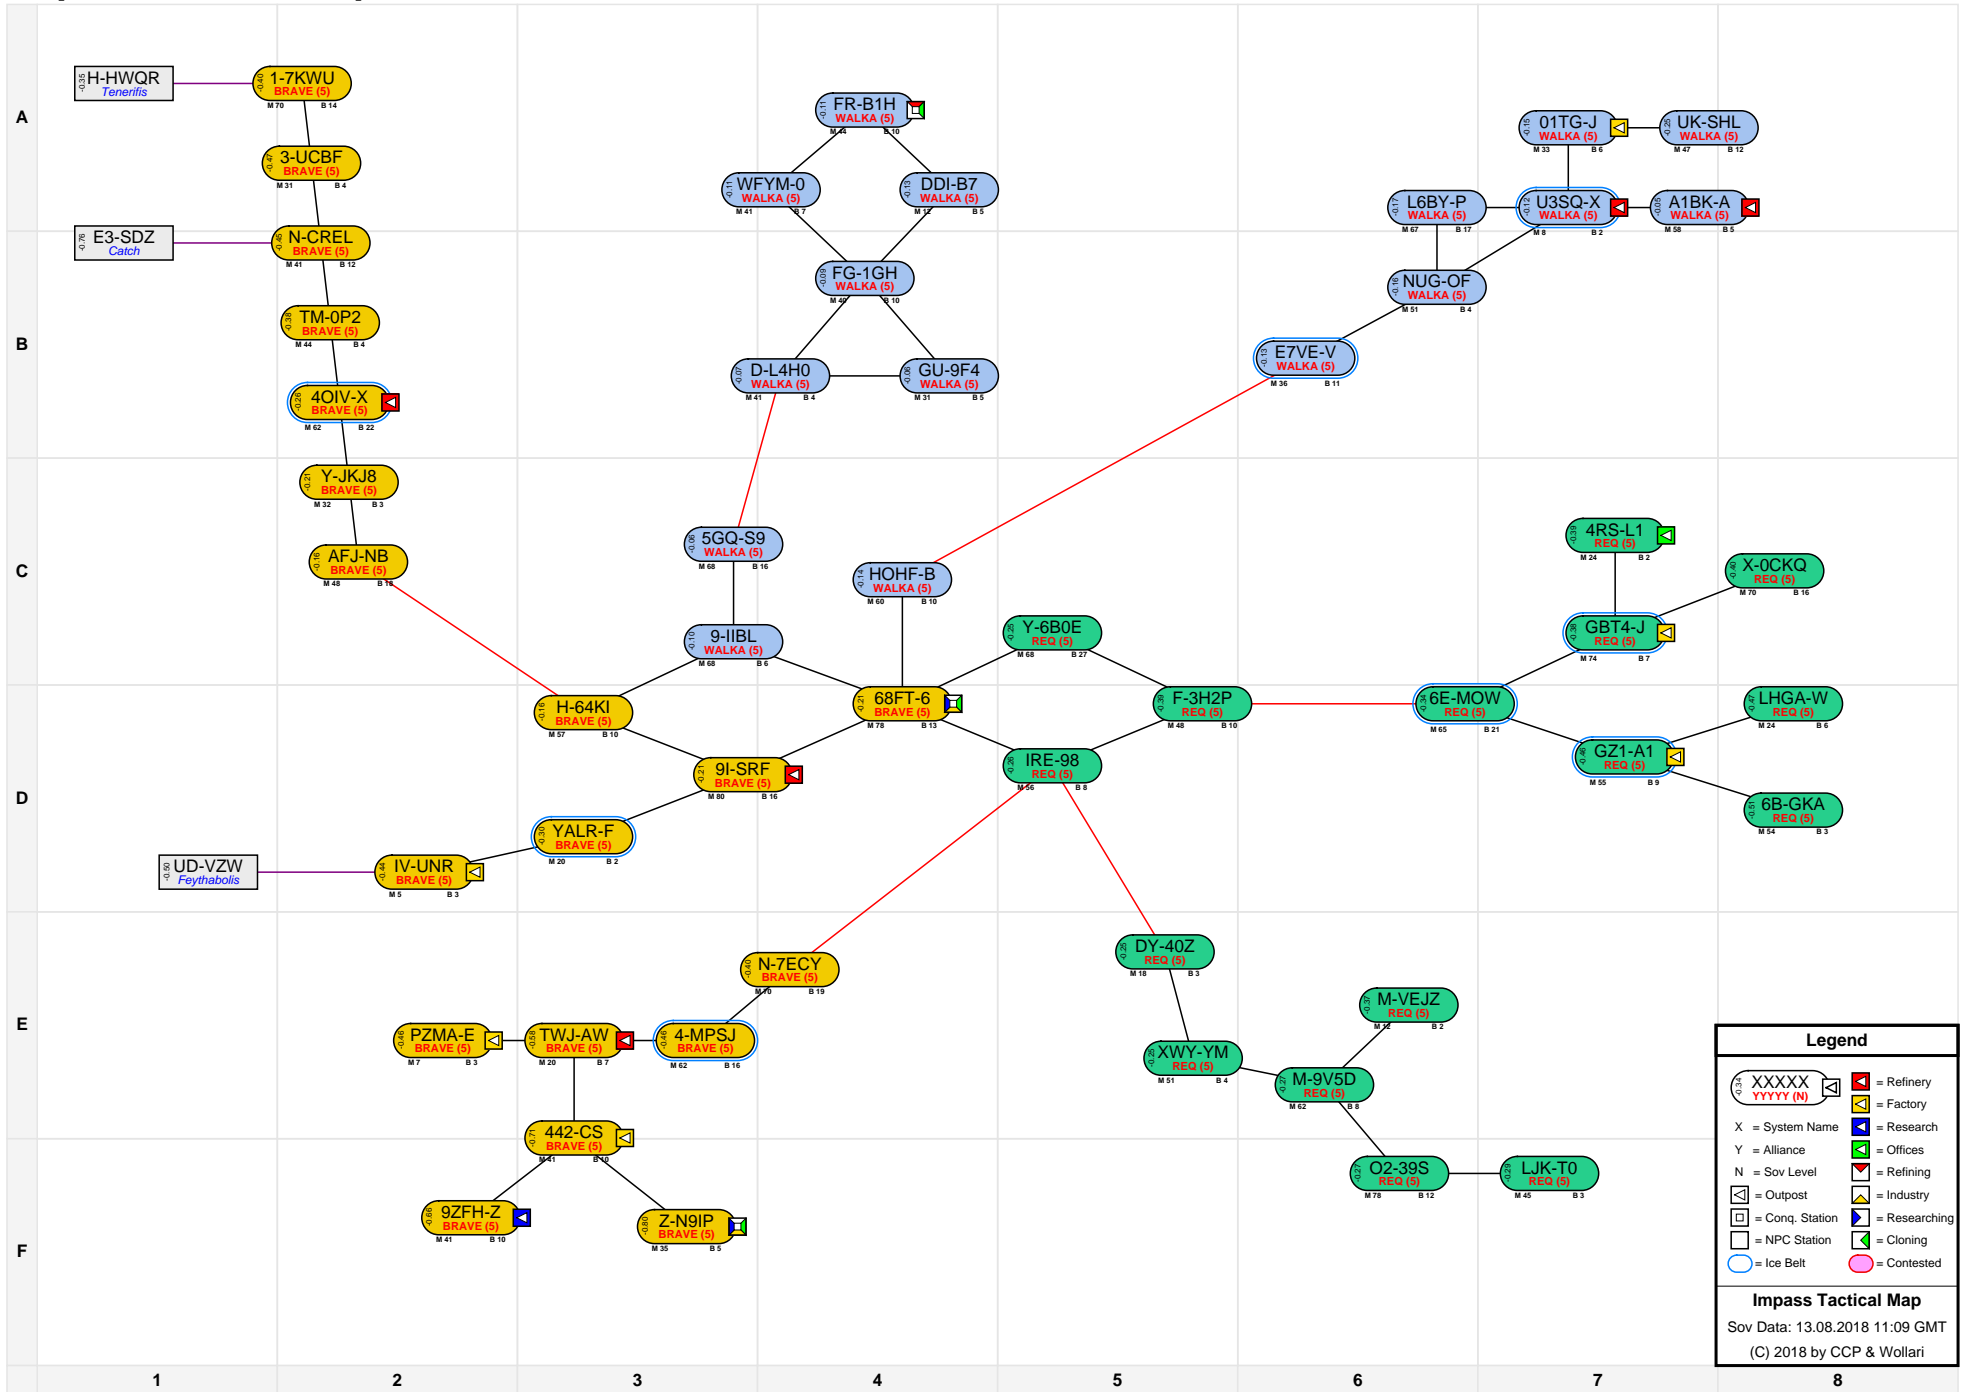

# Impass Tactical Map

Legend	
X = System Name	
Y = Alliance	
N = Sov Level	

**Impass Tactical Map**  
 Sov Data: 13.08.2018 11:09 GMT  
 (C) 2018 by CCP & Wollari