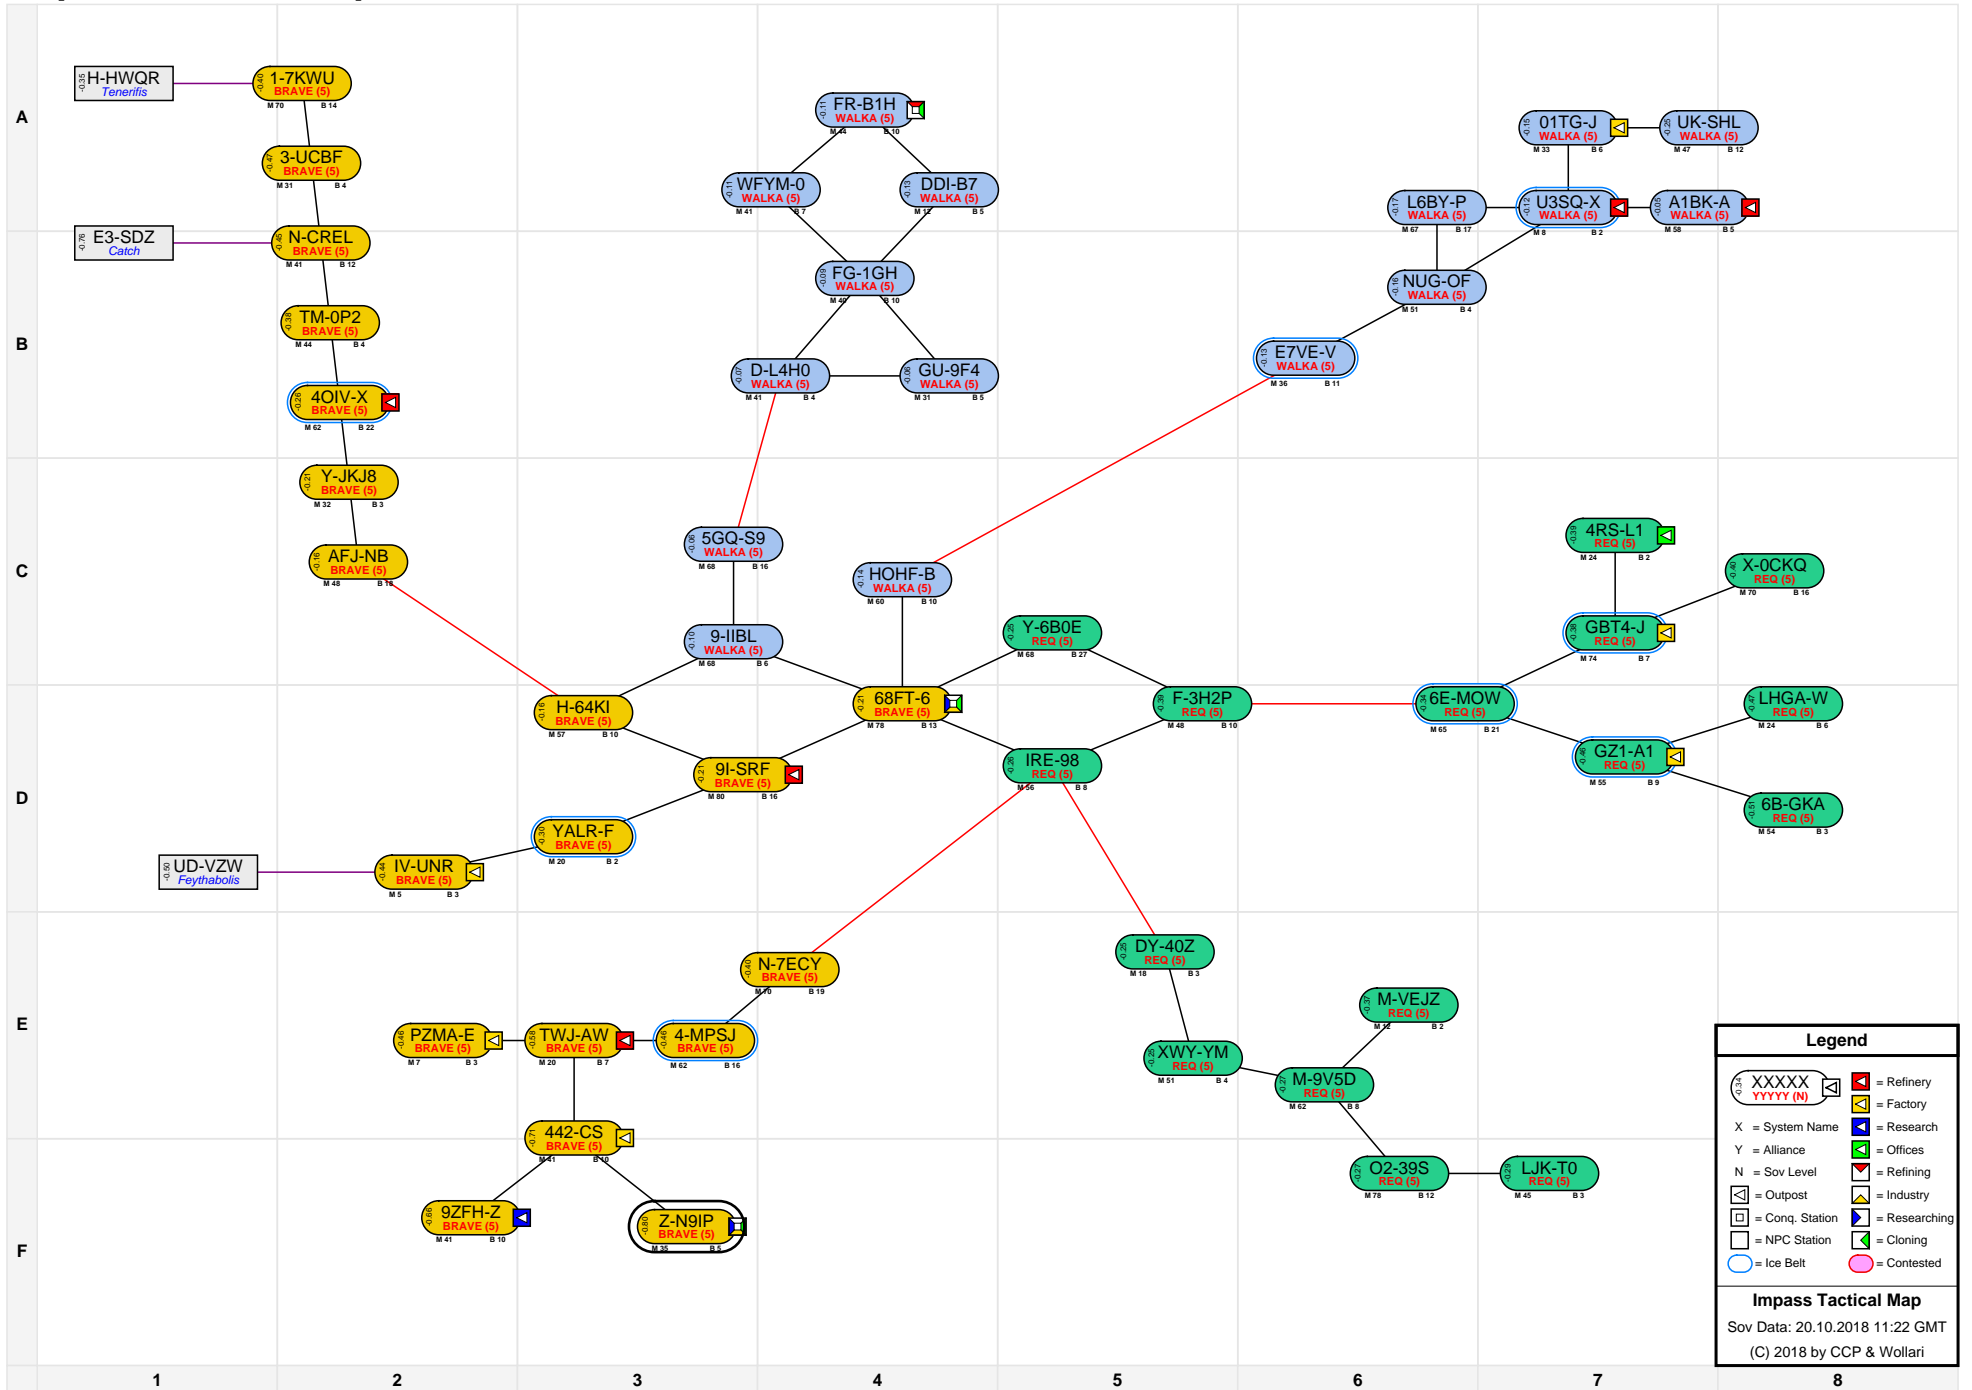

Impass Tactical Map

Legend	
X = System Name	
Y = Alliance	
N = Sov Level	

Impass Tactical Map
 Sov Data: 20.10.2018 11:22 GMT
 (C) 2018 by CCP & Wollari