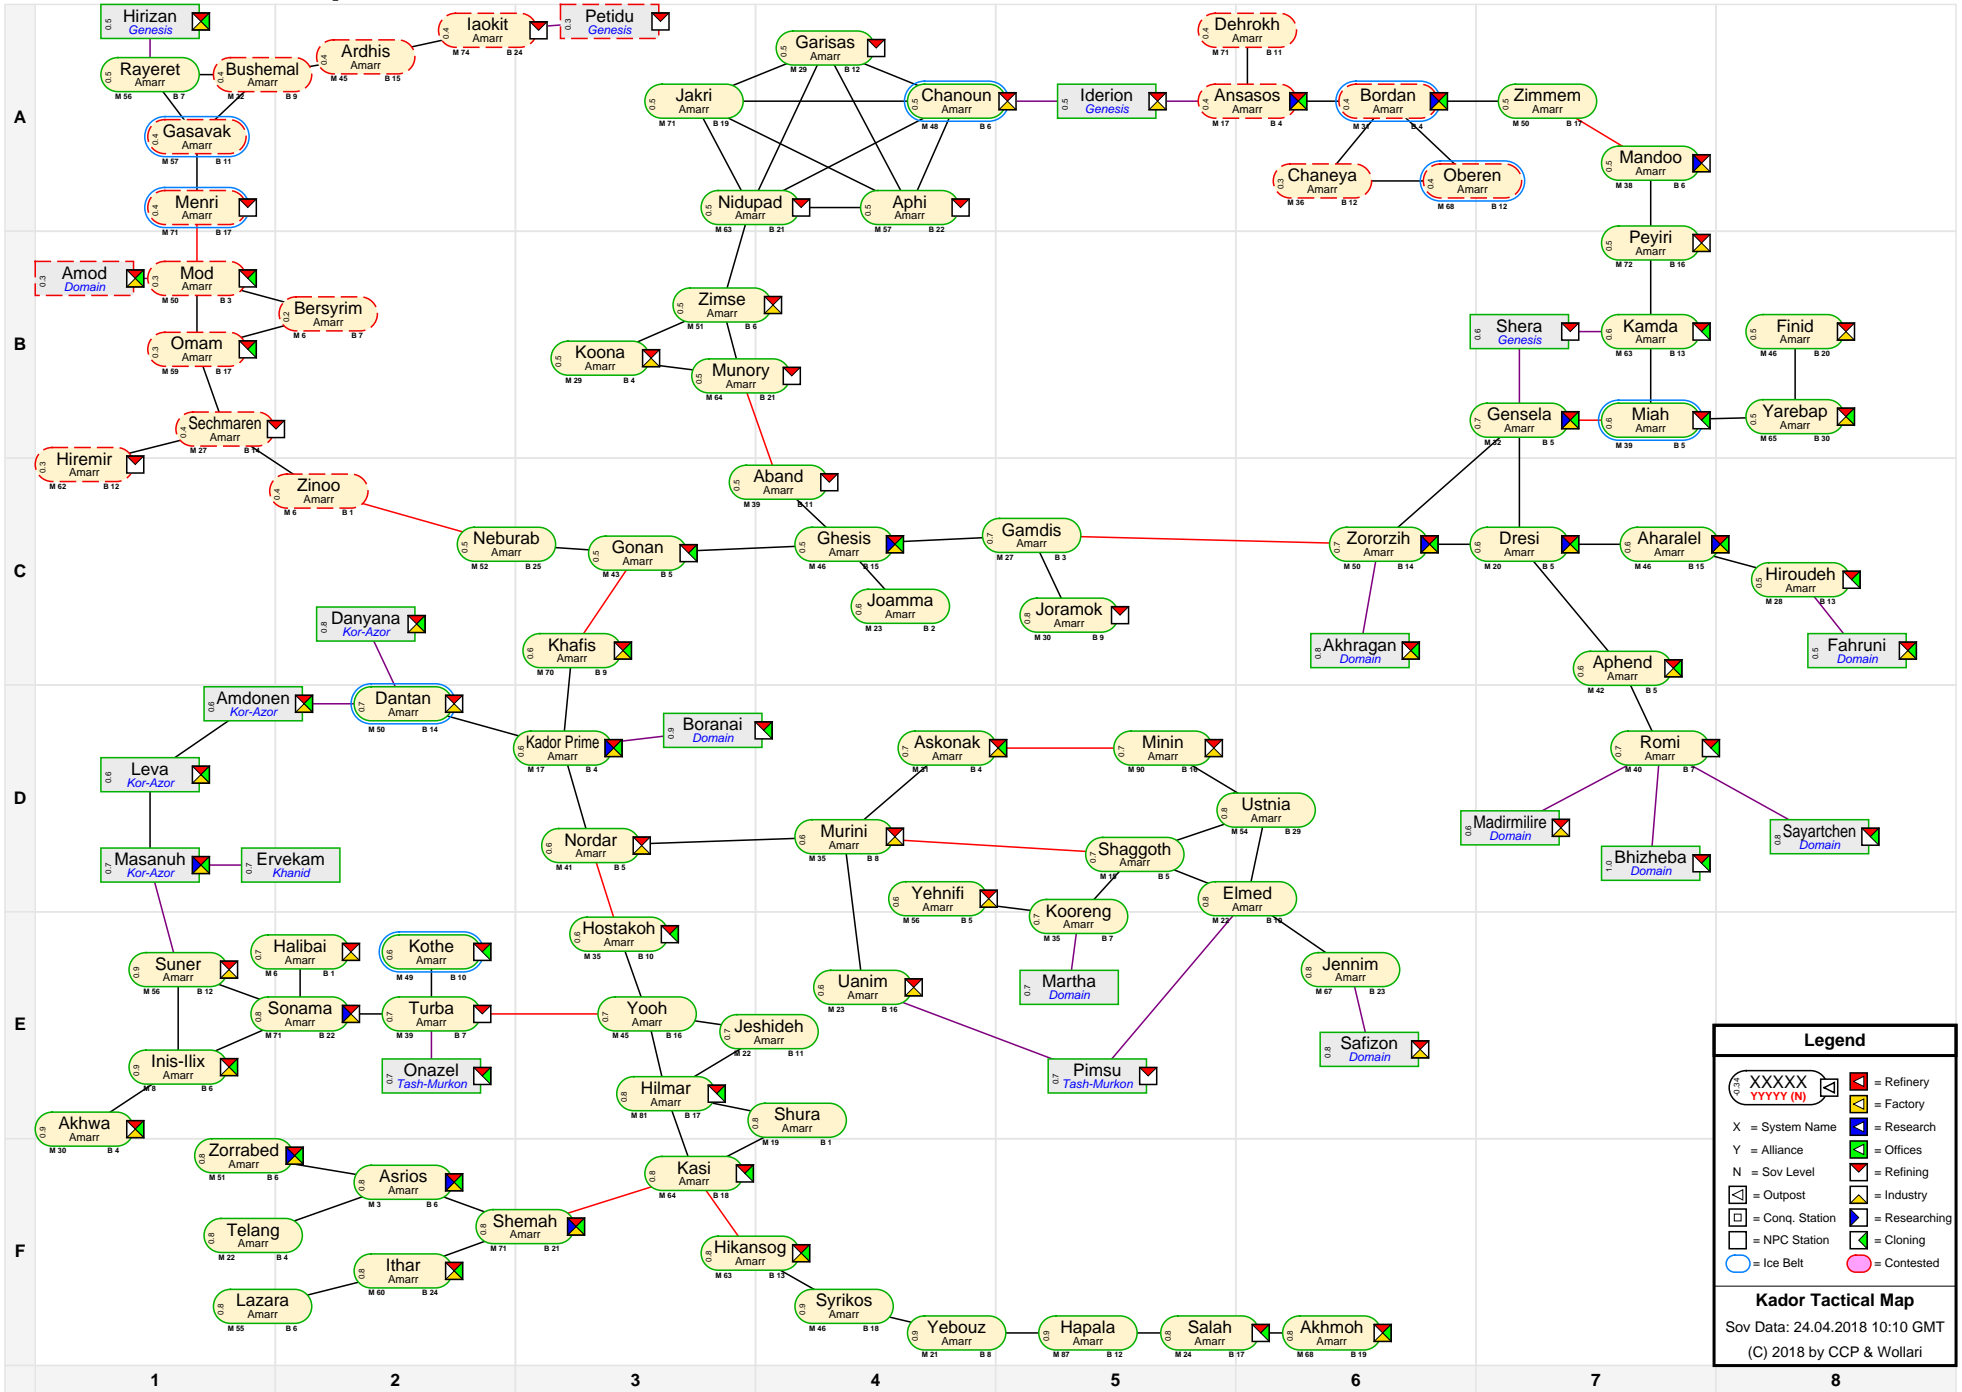

Kador Tactical Map

Legend

- XXXXX YYYYY (N) = Refinery
- X = System Name
- Y = Alliance
- N = Sov Level
- [Icon] = Outpost
- [Icon] = Conq. Station
- [Icon] = NPC Station
- [Icon] = Factory
- [Icon] = Research
- [Icon] = Offices
- [Icon] = Refining
- [Icon] = Industry
- [Icon] = Researching
- [Icon] = Cloning
- [Icon] = Contested

Kador Tactical Map
 Sov Data: 24.04.2018 10:10 GMT
 (C) 2018 by CCP & Wollari