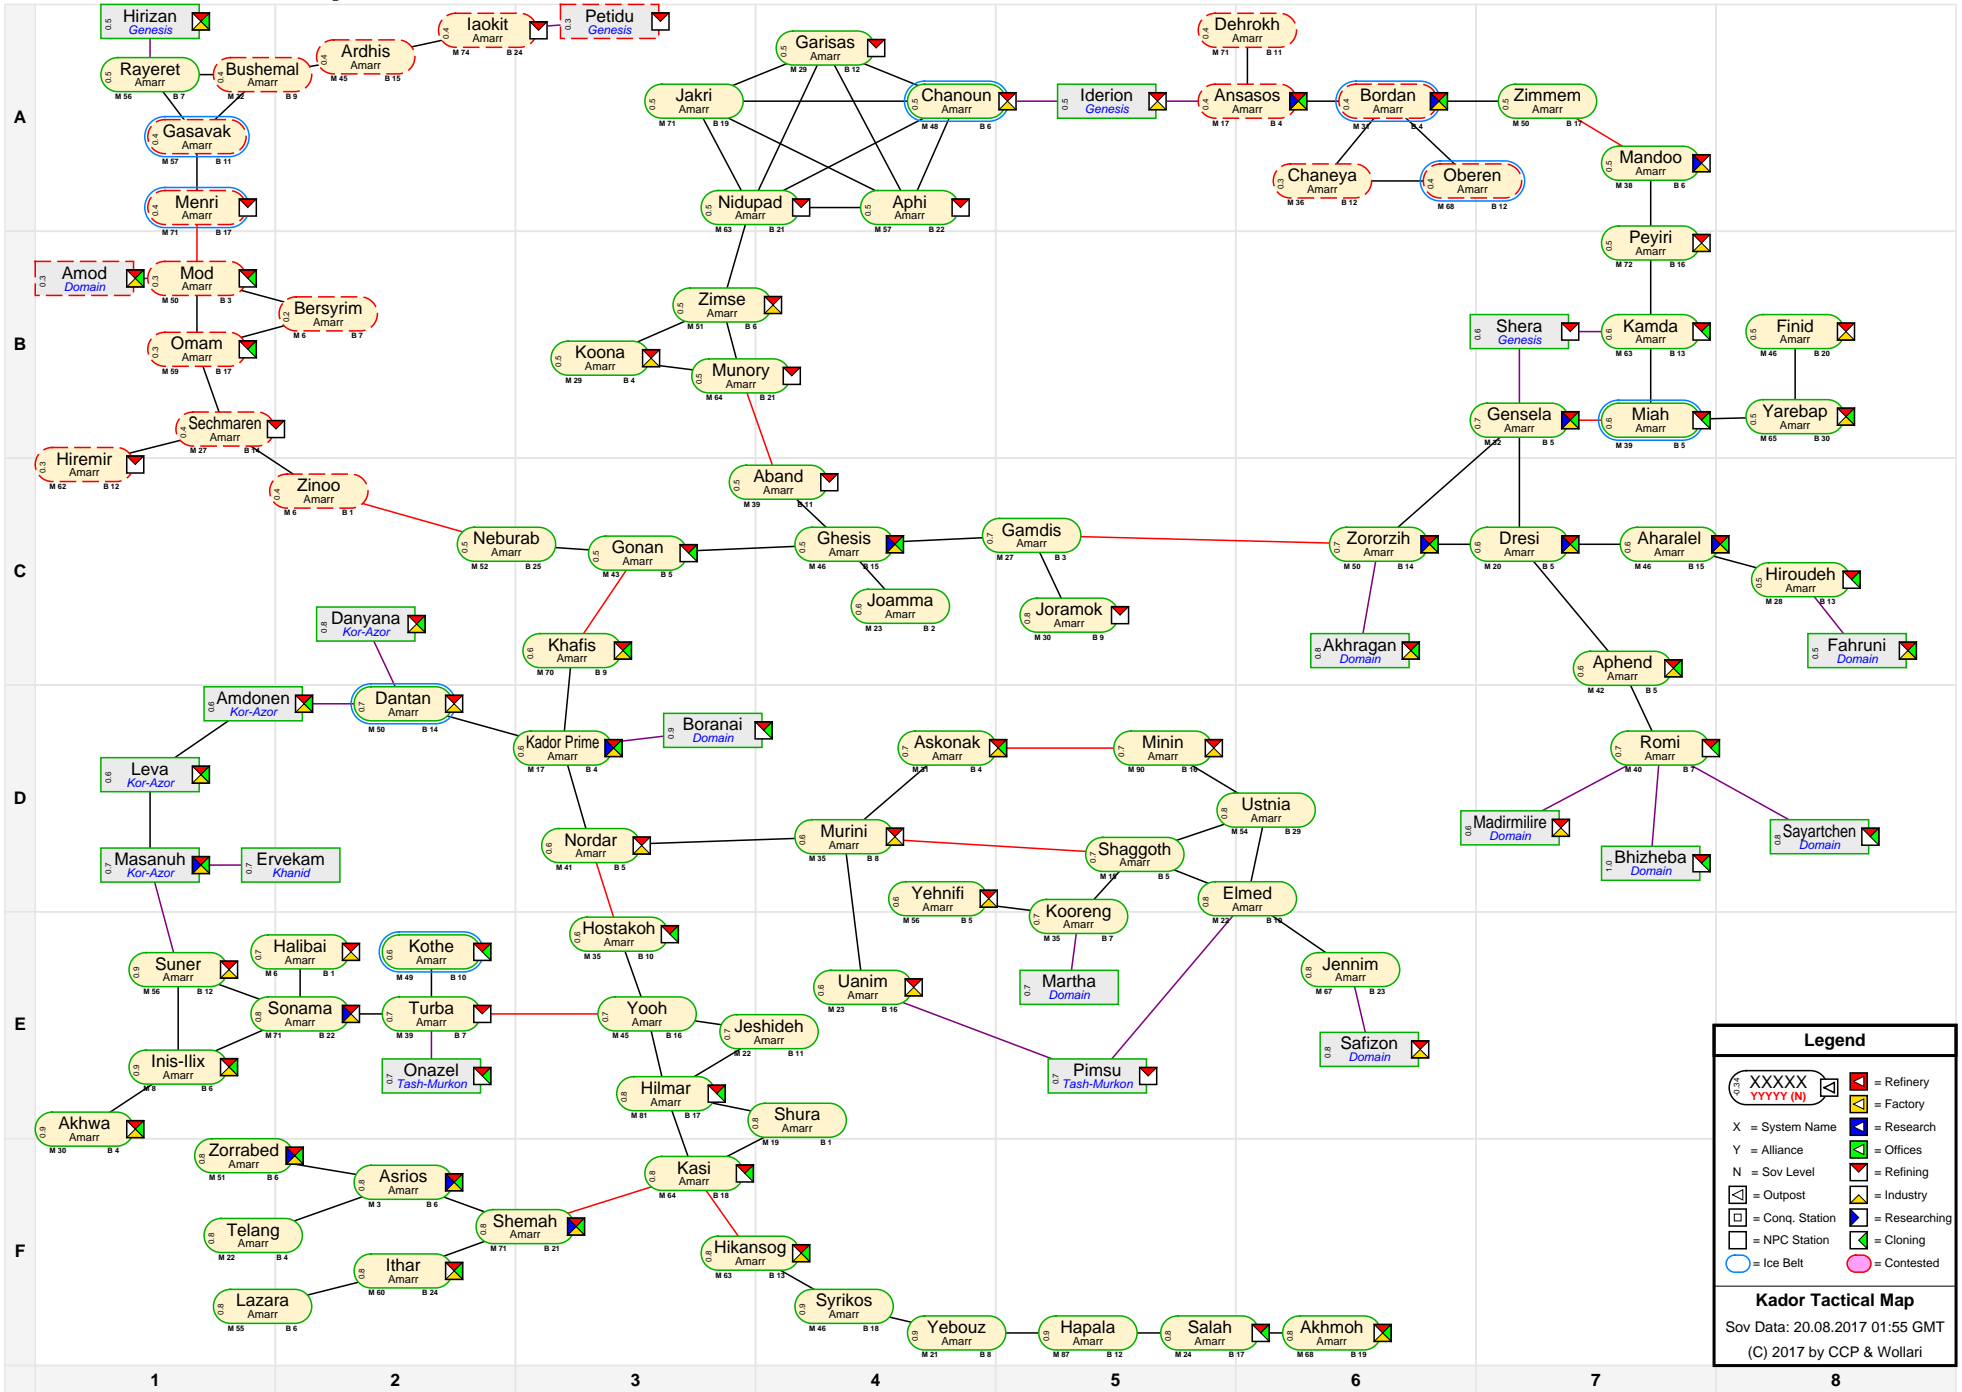

# Kador Tactical Map

**Legend**

XXXXX YYYYY (N) = Station Name and Coordinates

- [Red Square] = Refinery
- [Yellow Square] = Factory
- [Blue Square] = Research
- [Green Square] = Offices
- [White Square with Red Border] = Refining
- [White Square with Blue Border] = Industry
- [White Square with Green Border] = Conq. Station
- [White Square with Purple Border] = Researching
- [White Square with Black Border] = NPC Station
- [Blue Circle] = Cloning
- [Pink Circle] = Contested

**Kador Tactical Map**  
 Sov Data: 20.08.2017 01:55 GMT  
 (C) 2017 by CCP & Wollari