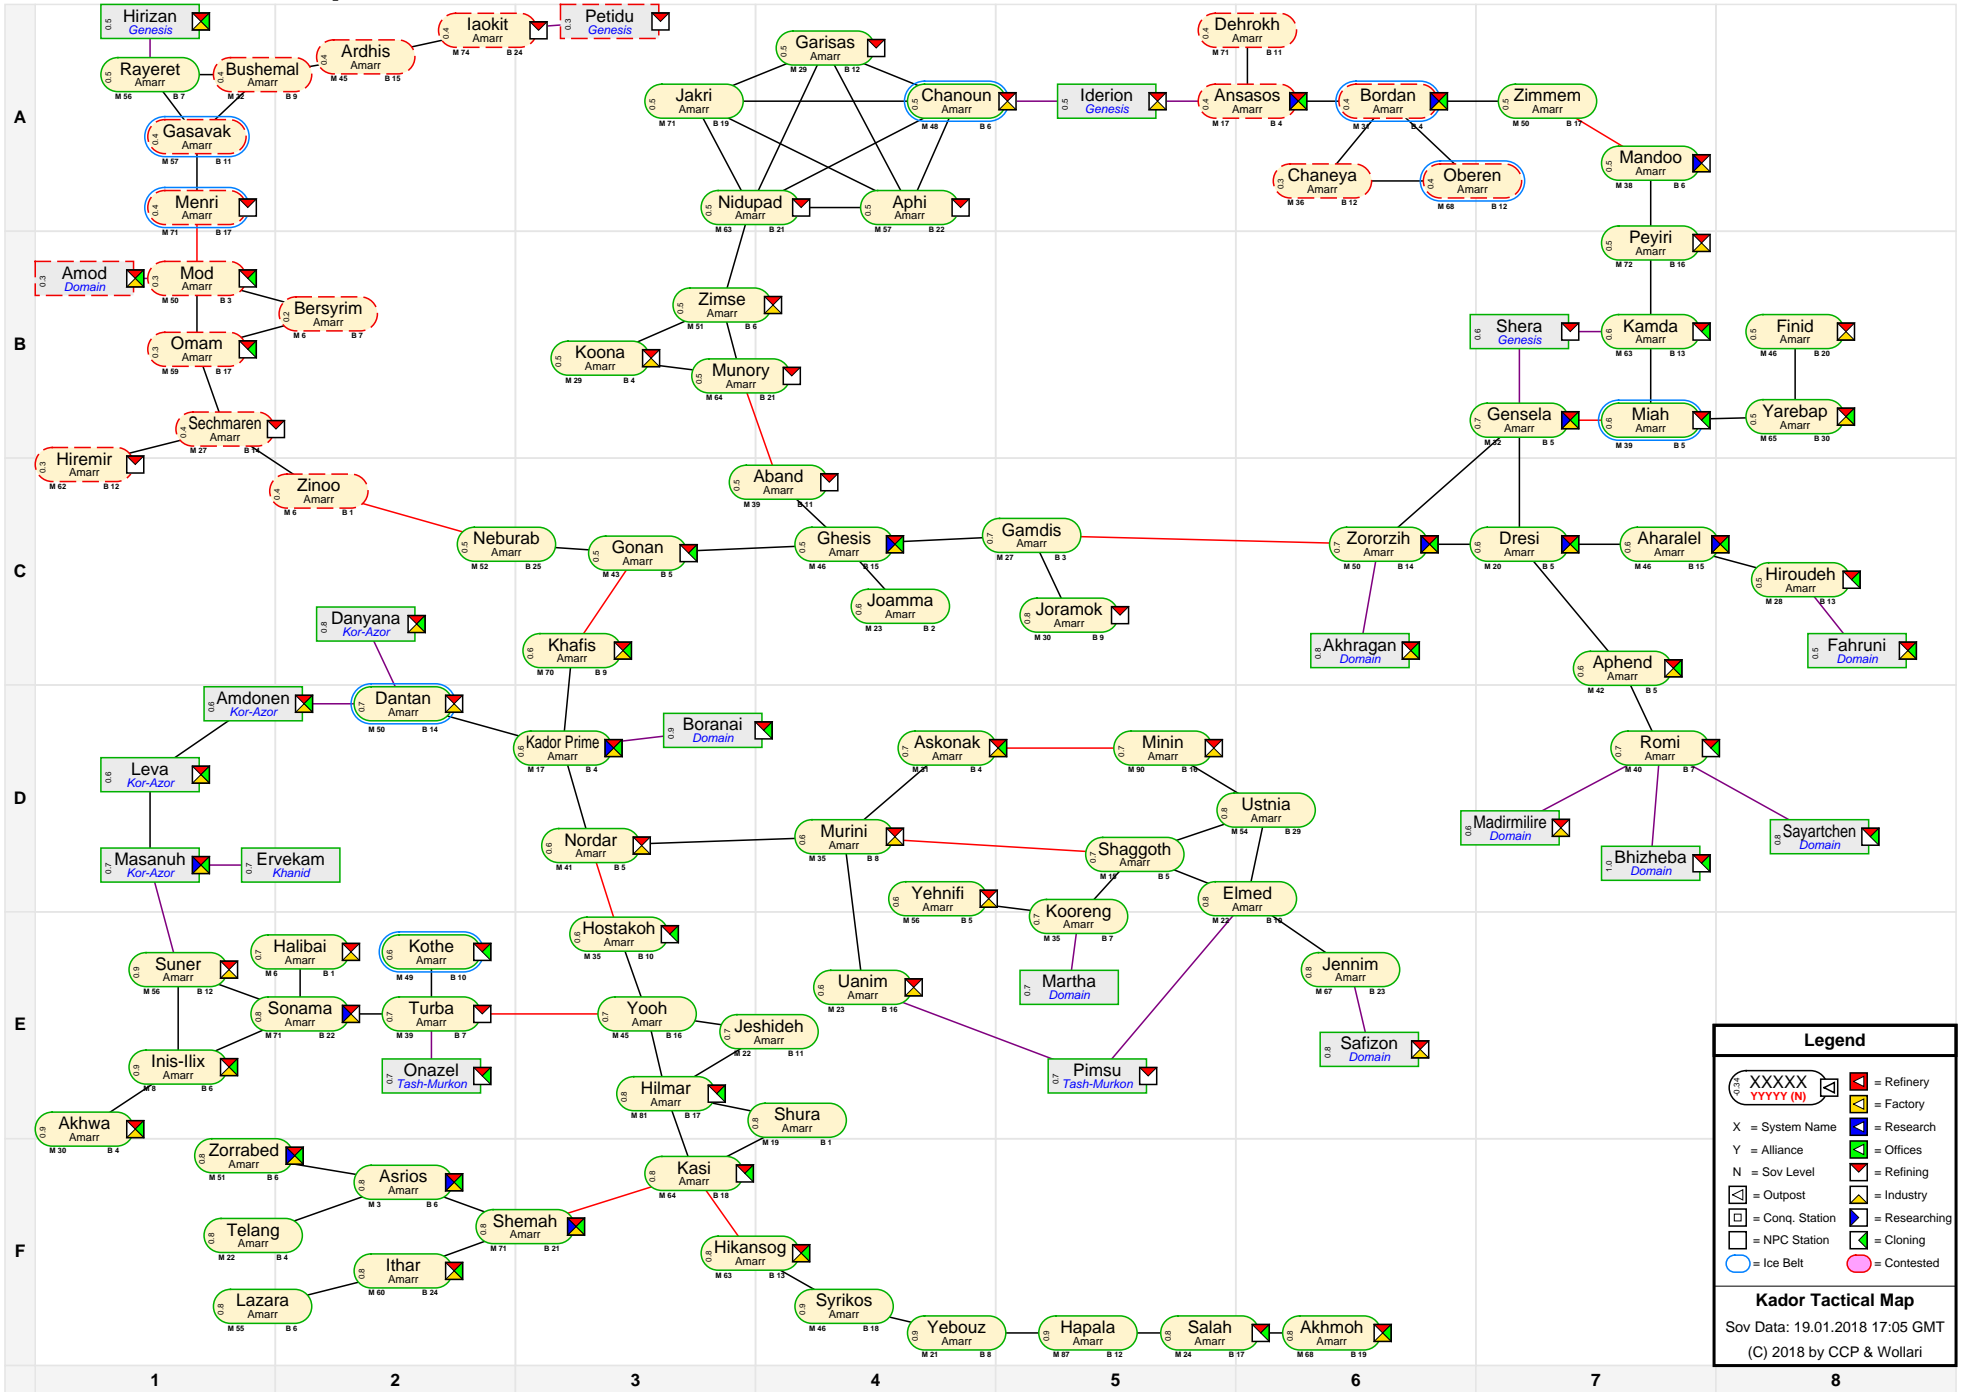

# Kador Tactical Map

**Legend**

XXXXX YYYYY (N) = Station Name and Coordinates

X = System Name

Y = Alliance

N = Sov Level

R = Refining

O = Outpost

C = Conq. Station

NP = NPC Station

Cl = Cloning

Ice Belt = Ice Belt

Contested = Contested

---

**Kador Tactical Map**

Sov Data: 19.01.2018 17:05 GMT