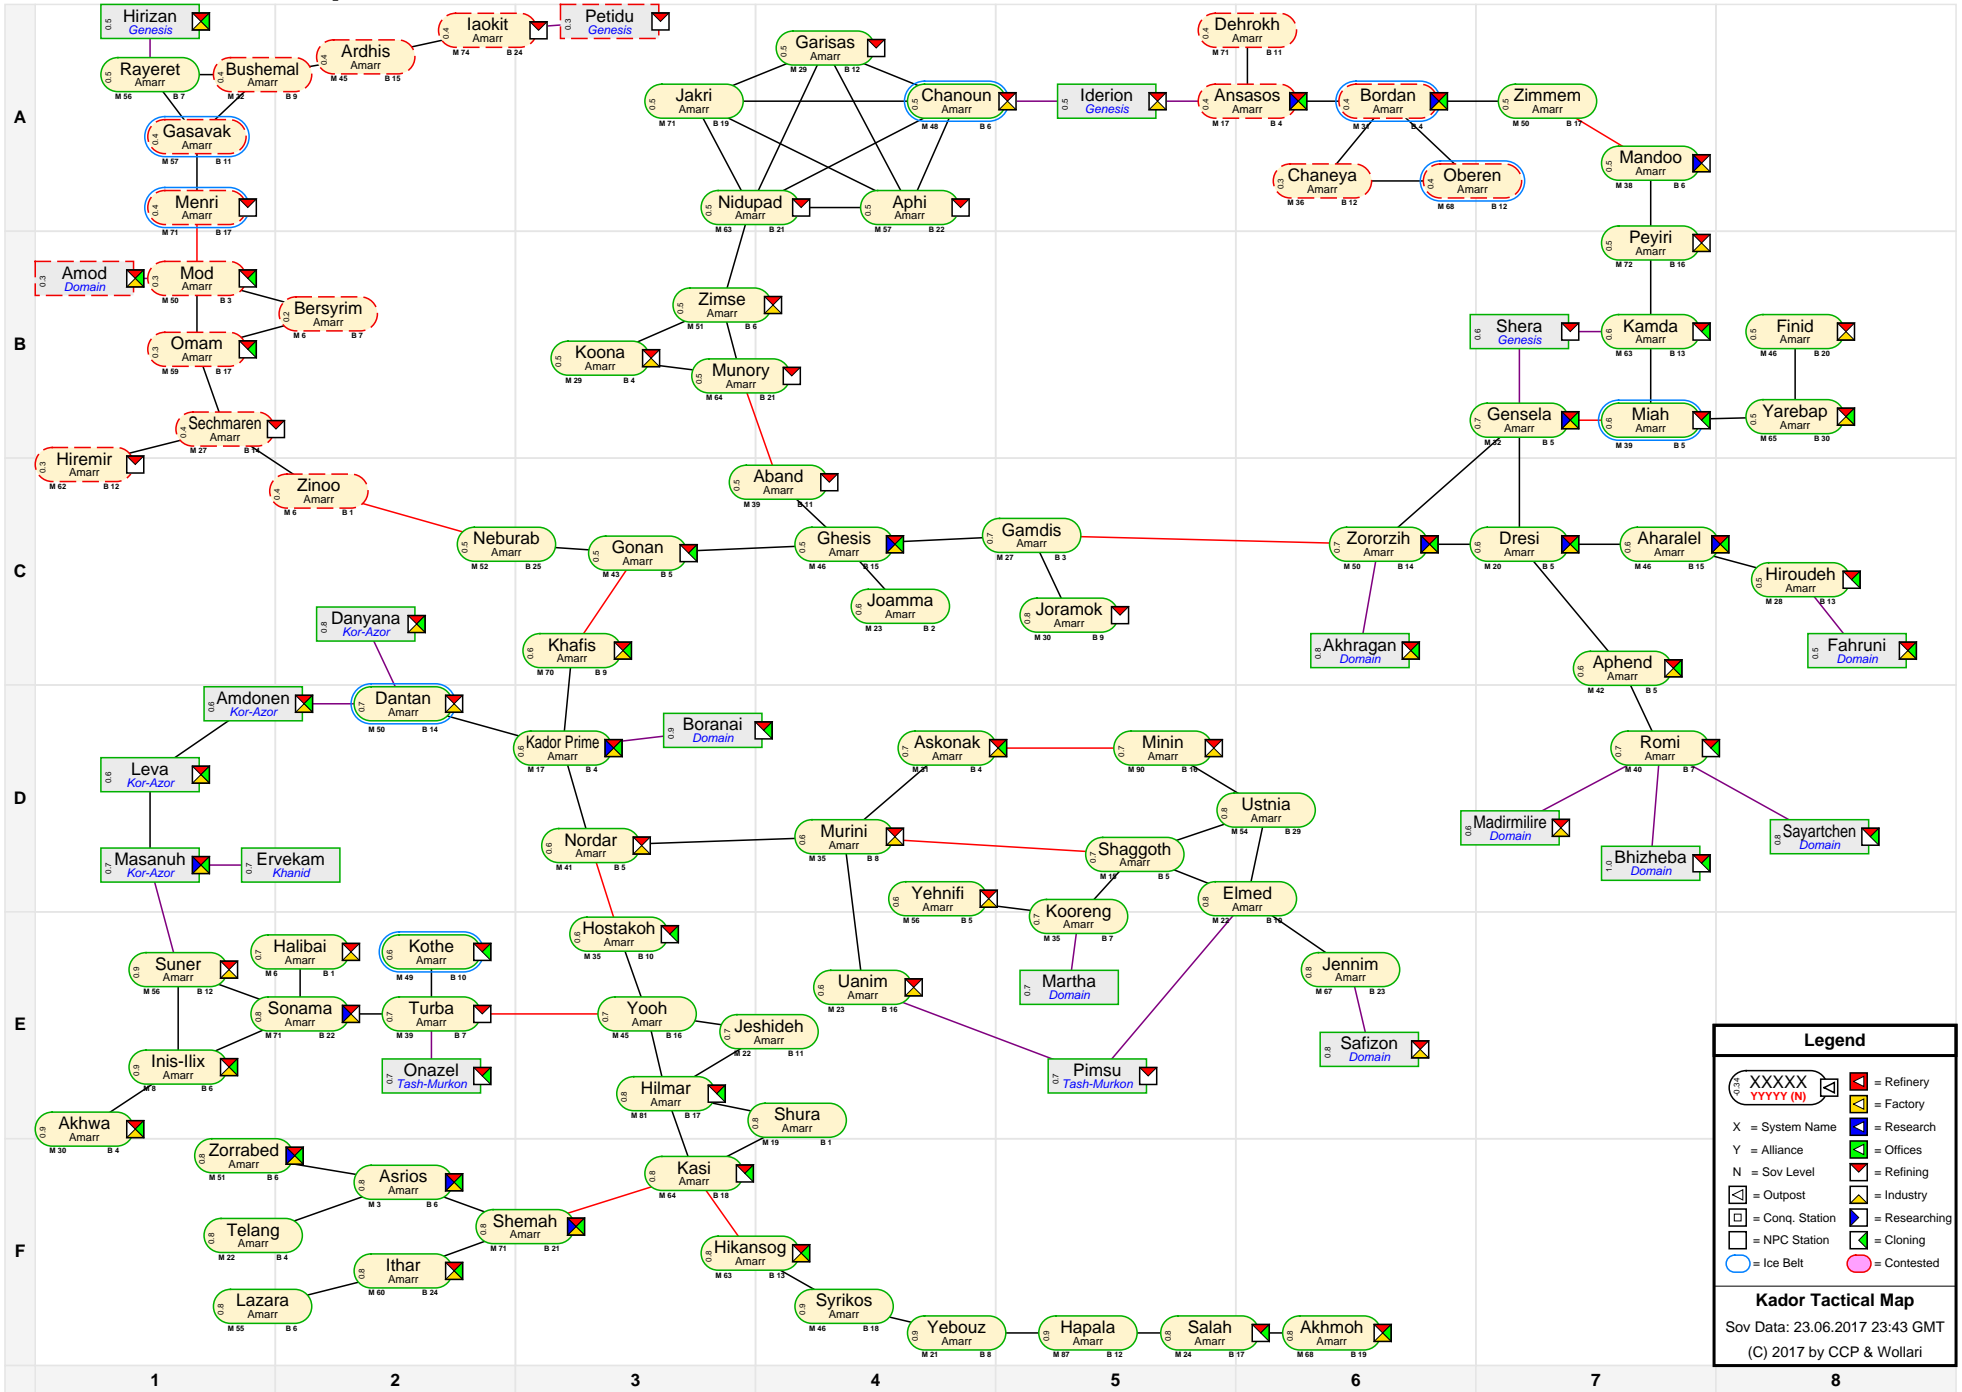

# Kador Tactical Map

**Legend**

- XXXXX YYYYY (N) = Refinery
- X = System Name
- Y = Alliance
- N = Sov Level
- R = Refining
- O = Outpost
- C = Conq. Station
- NP = NPC Station
- Cl = Cloning
- Ice Belt
- Contested

**Kador Tactical Map**  
 Sov Data: 23.06.2017 23:43 GMT  
 (C) 2017 by CCP & Wollari