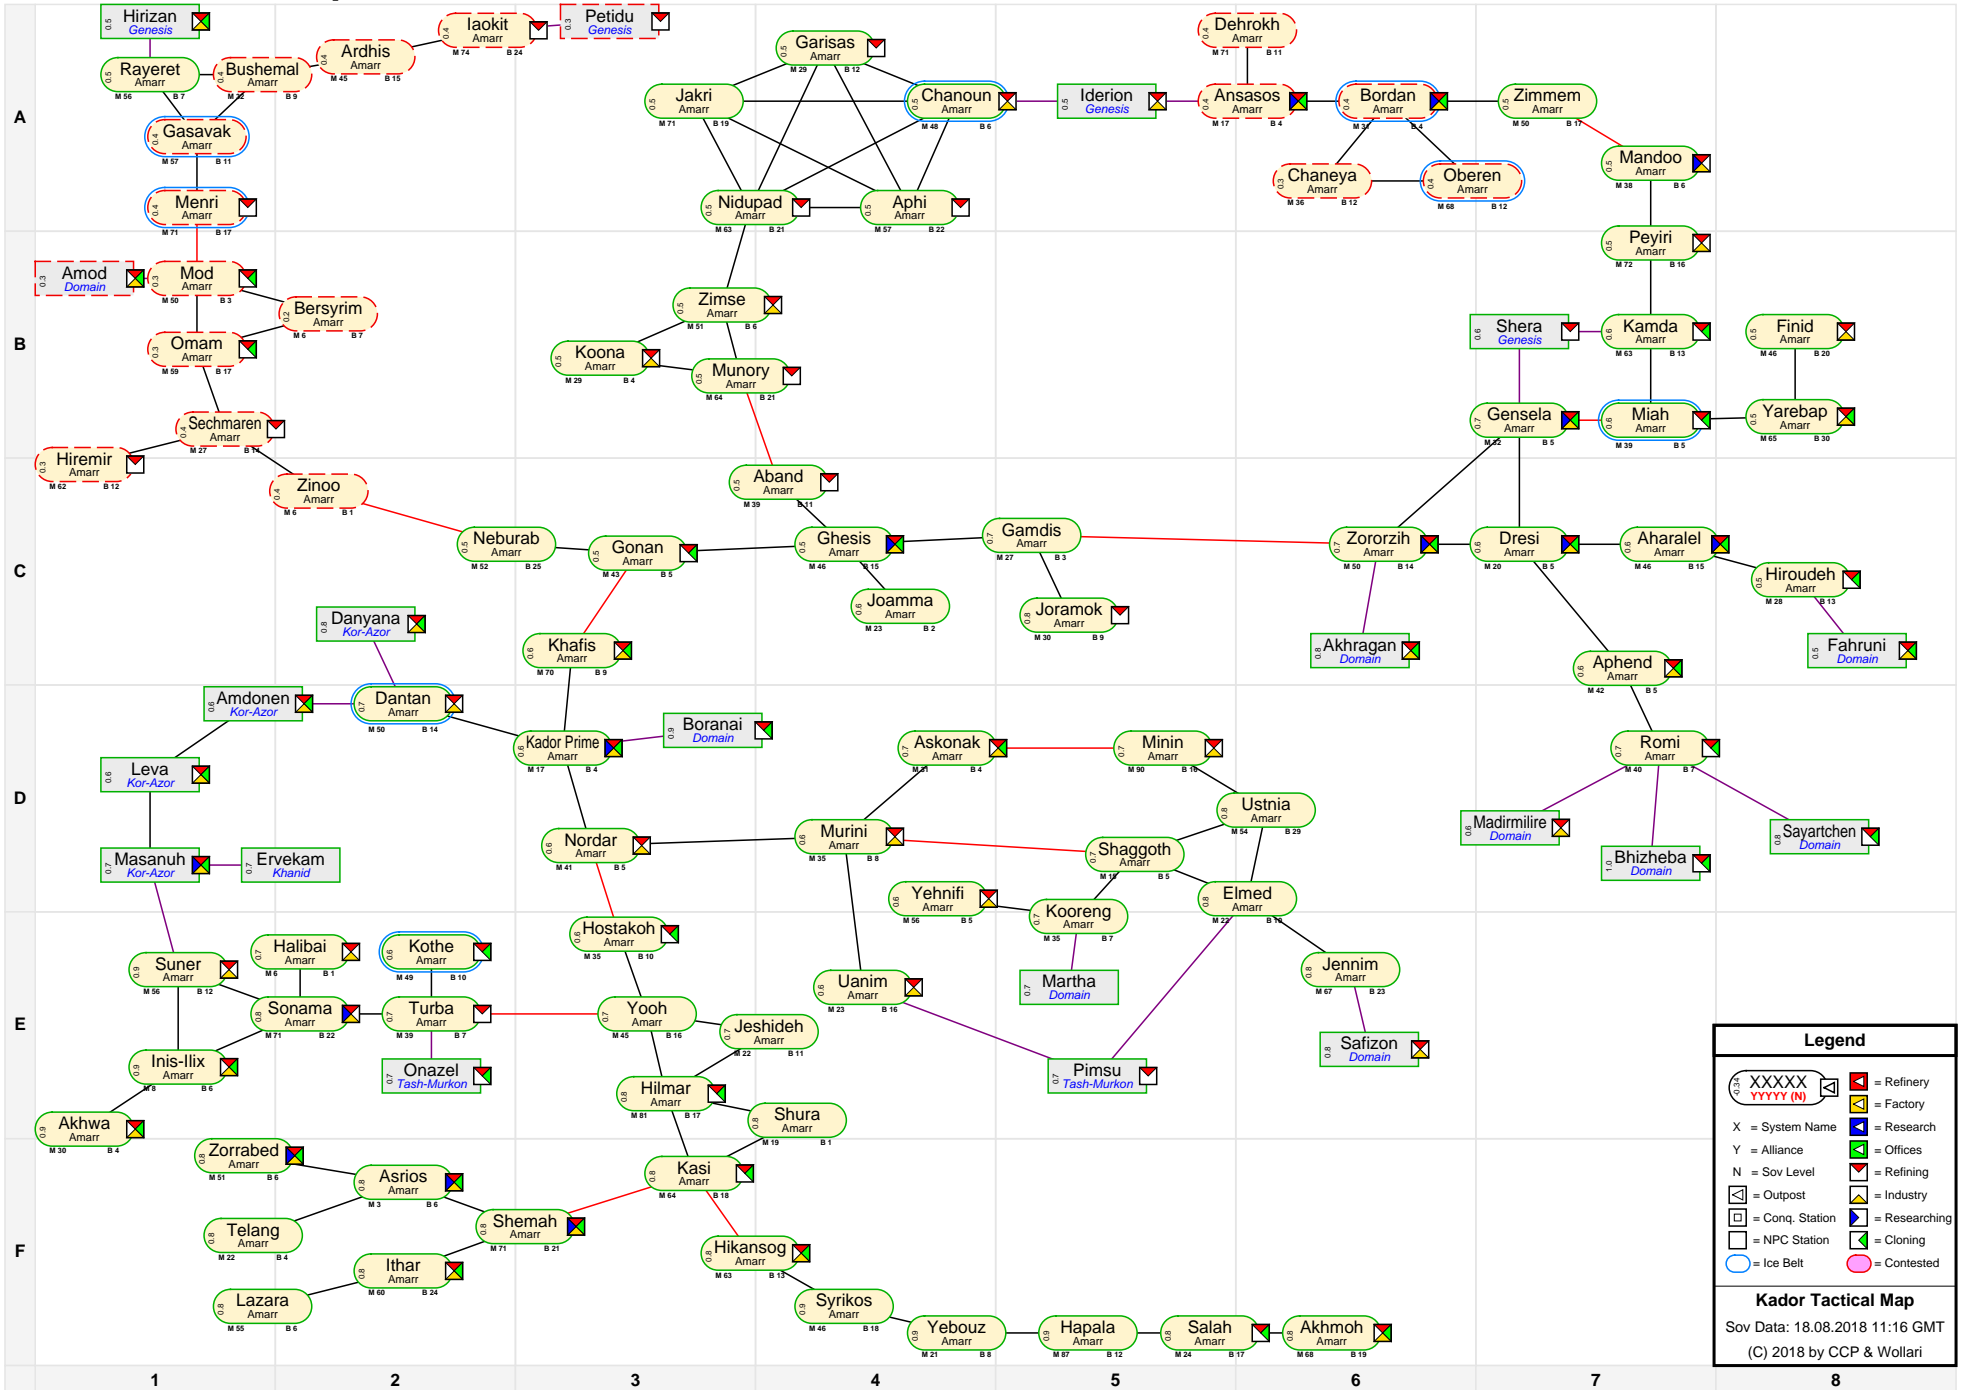

# Kador Tactical Map

**Legend**

- XXXXX (with symbols) = Refinery
- XXXXX (with symbol) = Factory
- X = System Name
- Y = Alliance
- N = Sov Level
- [Symbol] = Research
- [Symbol] = Offices
- [Symbol] = Refining
- [Symbol] = Industry
- [Symbol] = Outpost
- [Symbol] = Conq. Station
- [Symbol] = Researching
- [Symbol] = NPC Station
- [Symbol] = Cloning
- [Symbol] = Ice Belt
- [Symbol] = Contested

**Kador Tactical Map**  
 Sov Data: 18.08.2018 11:16 GMT  
 (C) 2018 by CCP & Wollari