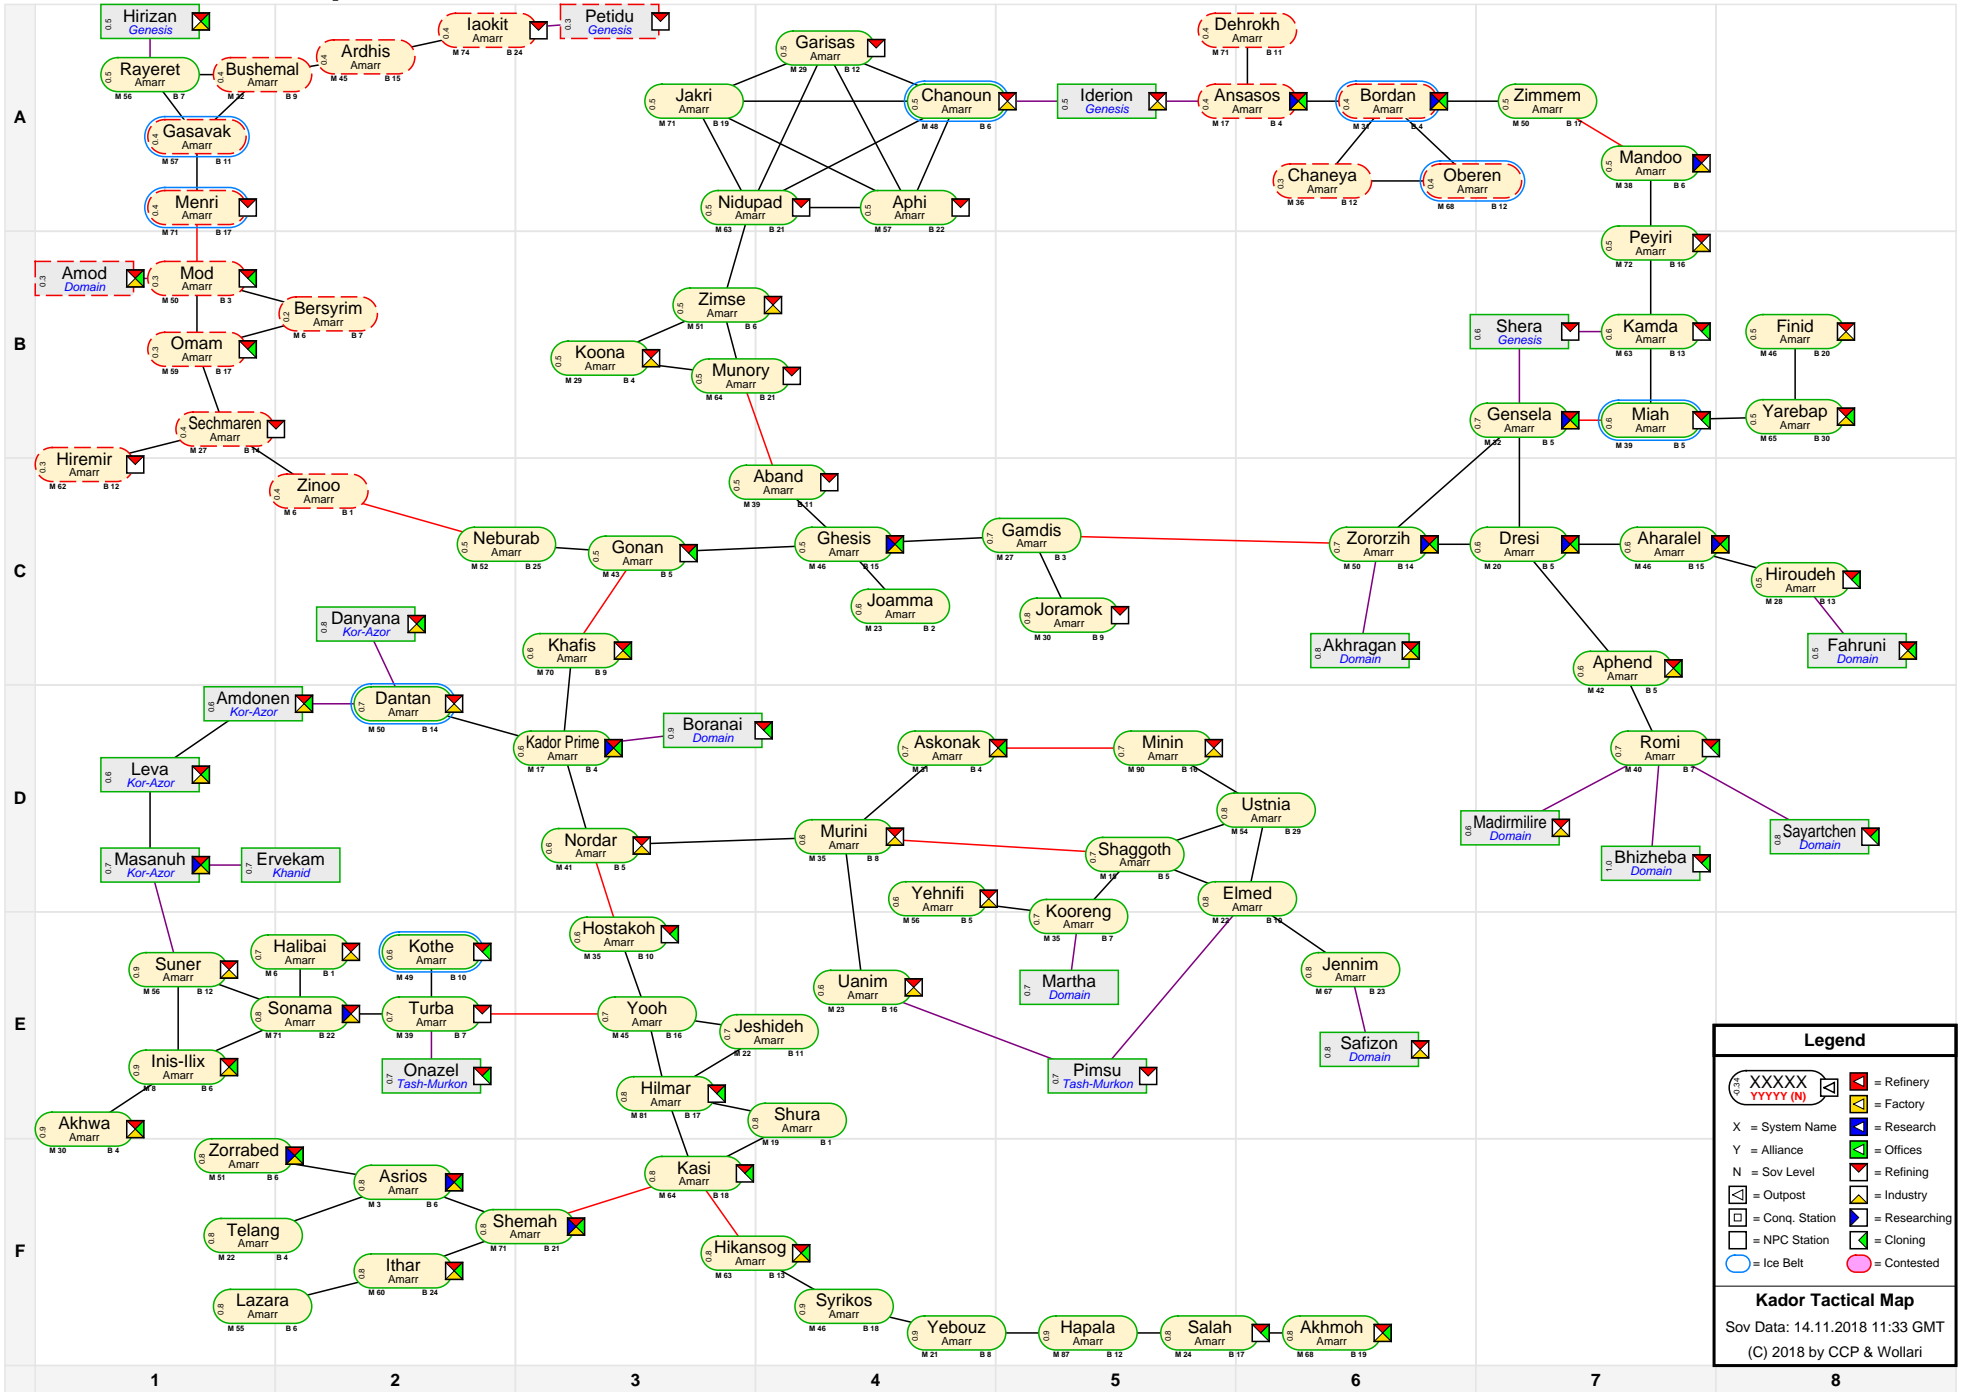

Kador Tactical Map

Legend

XXXXXX YYYYY (N)

- Red square = Refinery
- Blue square = Factory
- X = System Name
- Y = Alliance
- N = Sov Level
- Green square = Research
- Blue square = Offices
- Red square = Refining
- Blue square = Industry
- Green square = Outpost
- Blue square = Conq. Station
- Green square = Researching
- Blue square = NPC Station
- Green square = Cloning
- Blue circle = Ice Belt
- Pink circle = Contested

Kador Tactical Map
 Sov Data: 14.11.2018 11:33 GMT
 (C) 2018 by CCP & Wollari