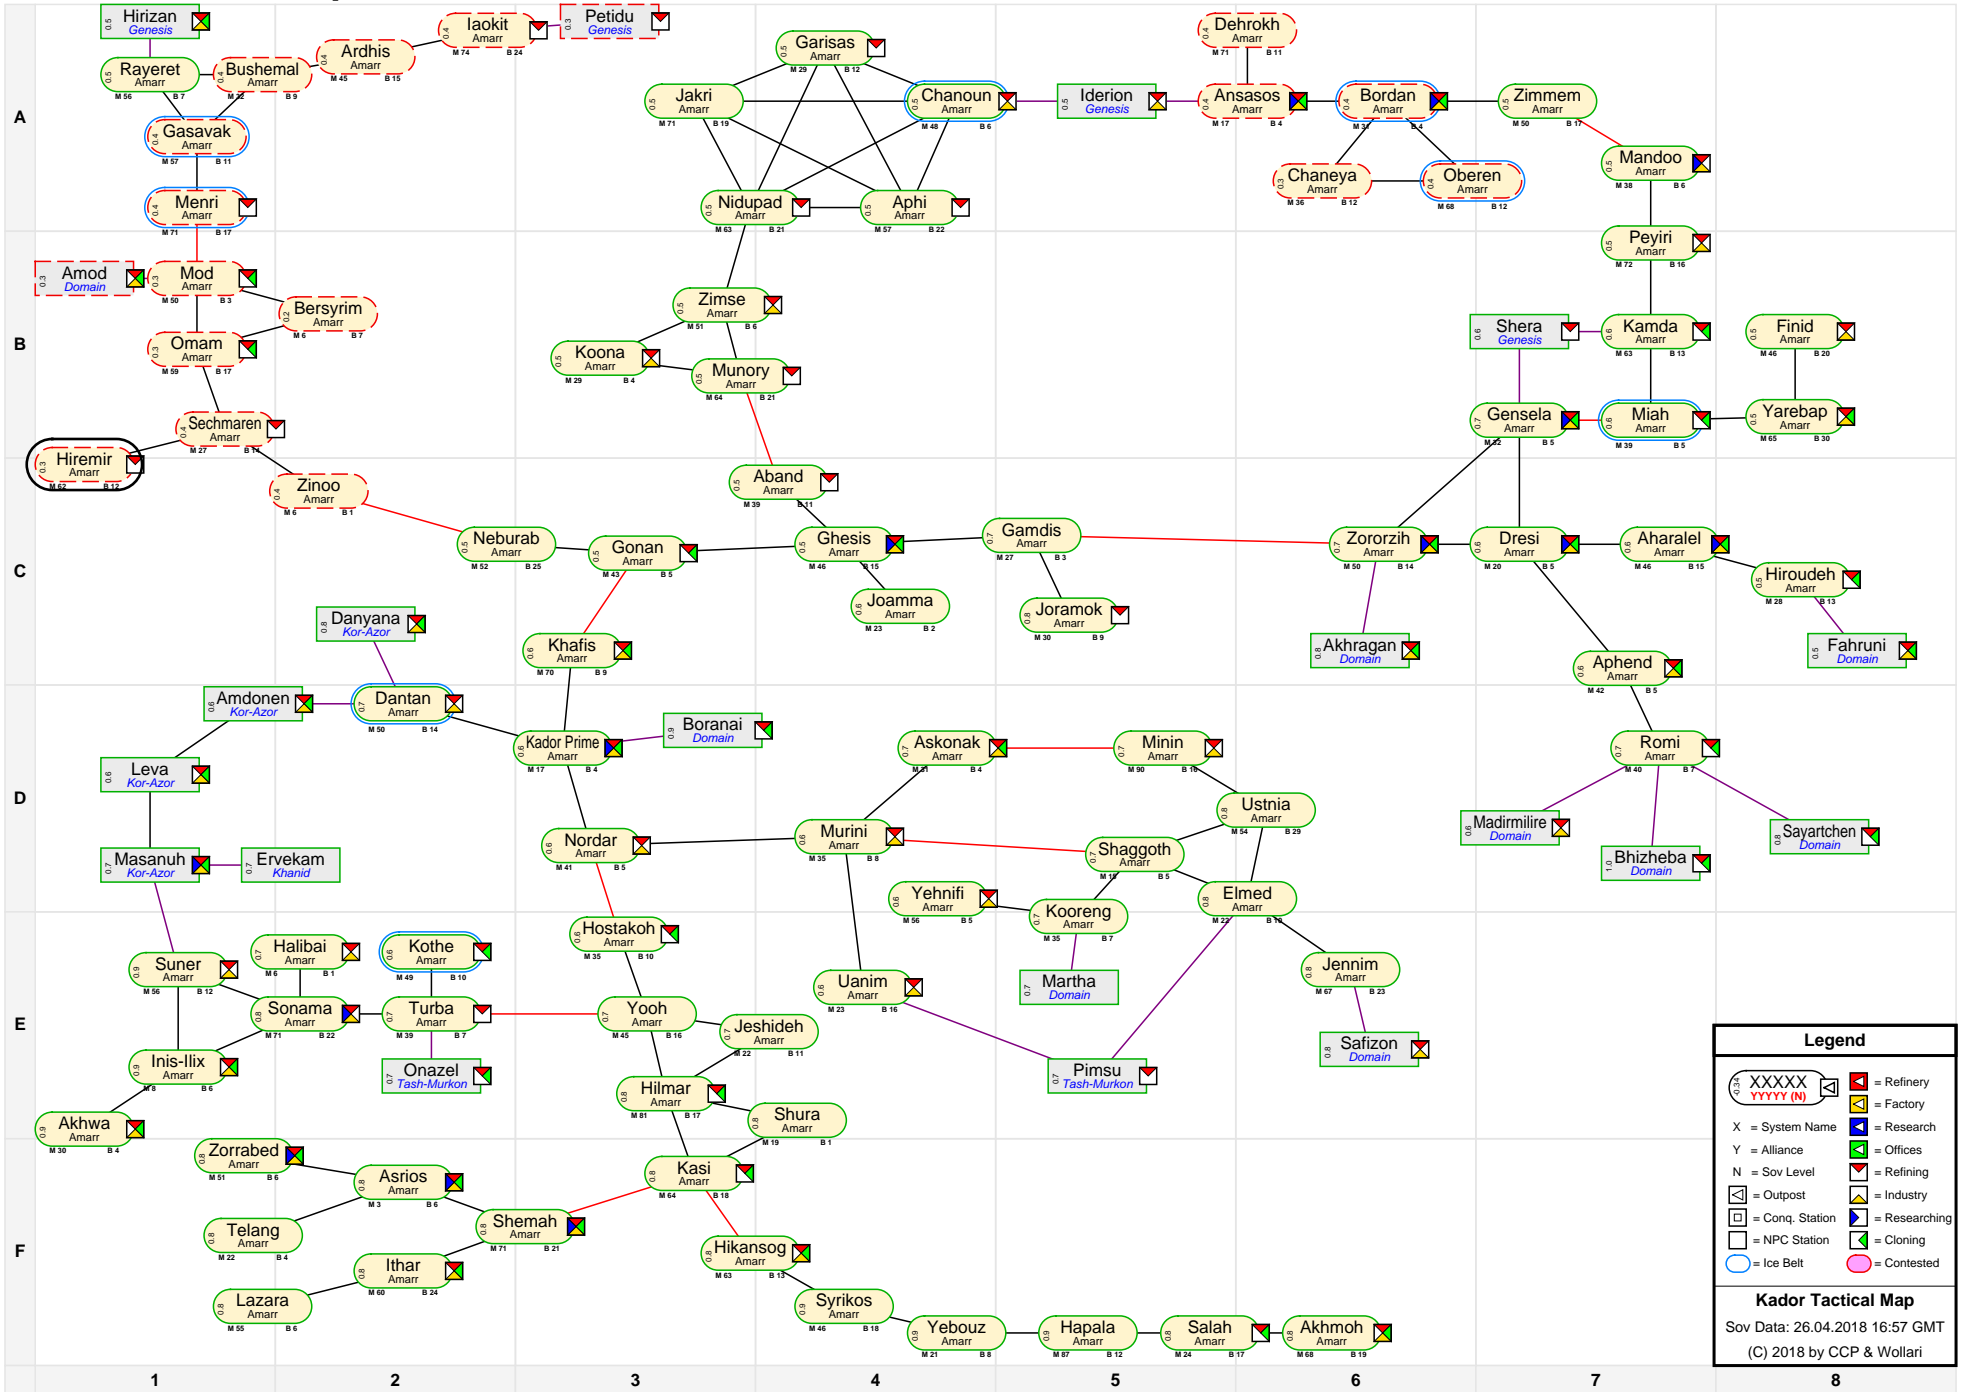

Kador Tactical Map

Legend	
	= Refinery
	= Factory
	= Research
	= Offices
	= Refining
	= Industry
	= Researching
	= NPC Station
	= Cloning
	= Contested
Kador Tactical Map	
Sov Data: 26.04.2018 16:57 GMT	
(C) 2018 by CCP & Wollari	