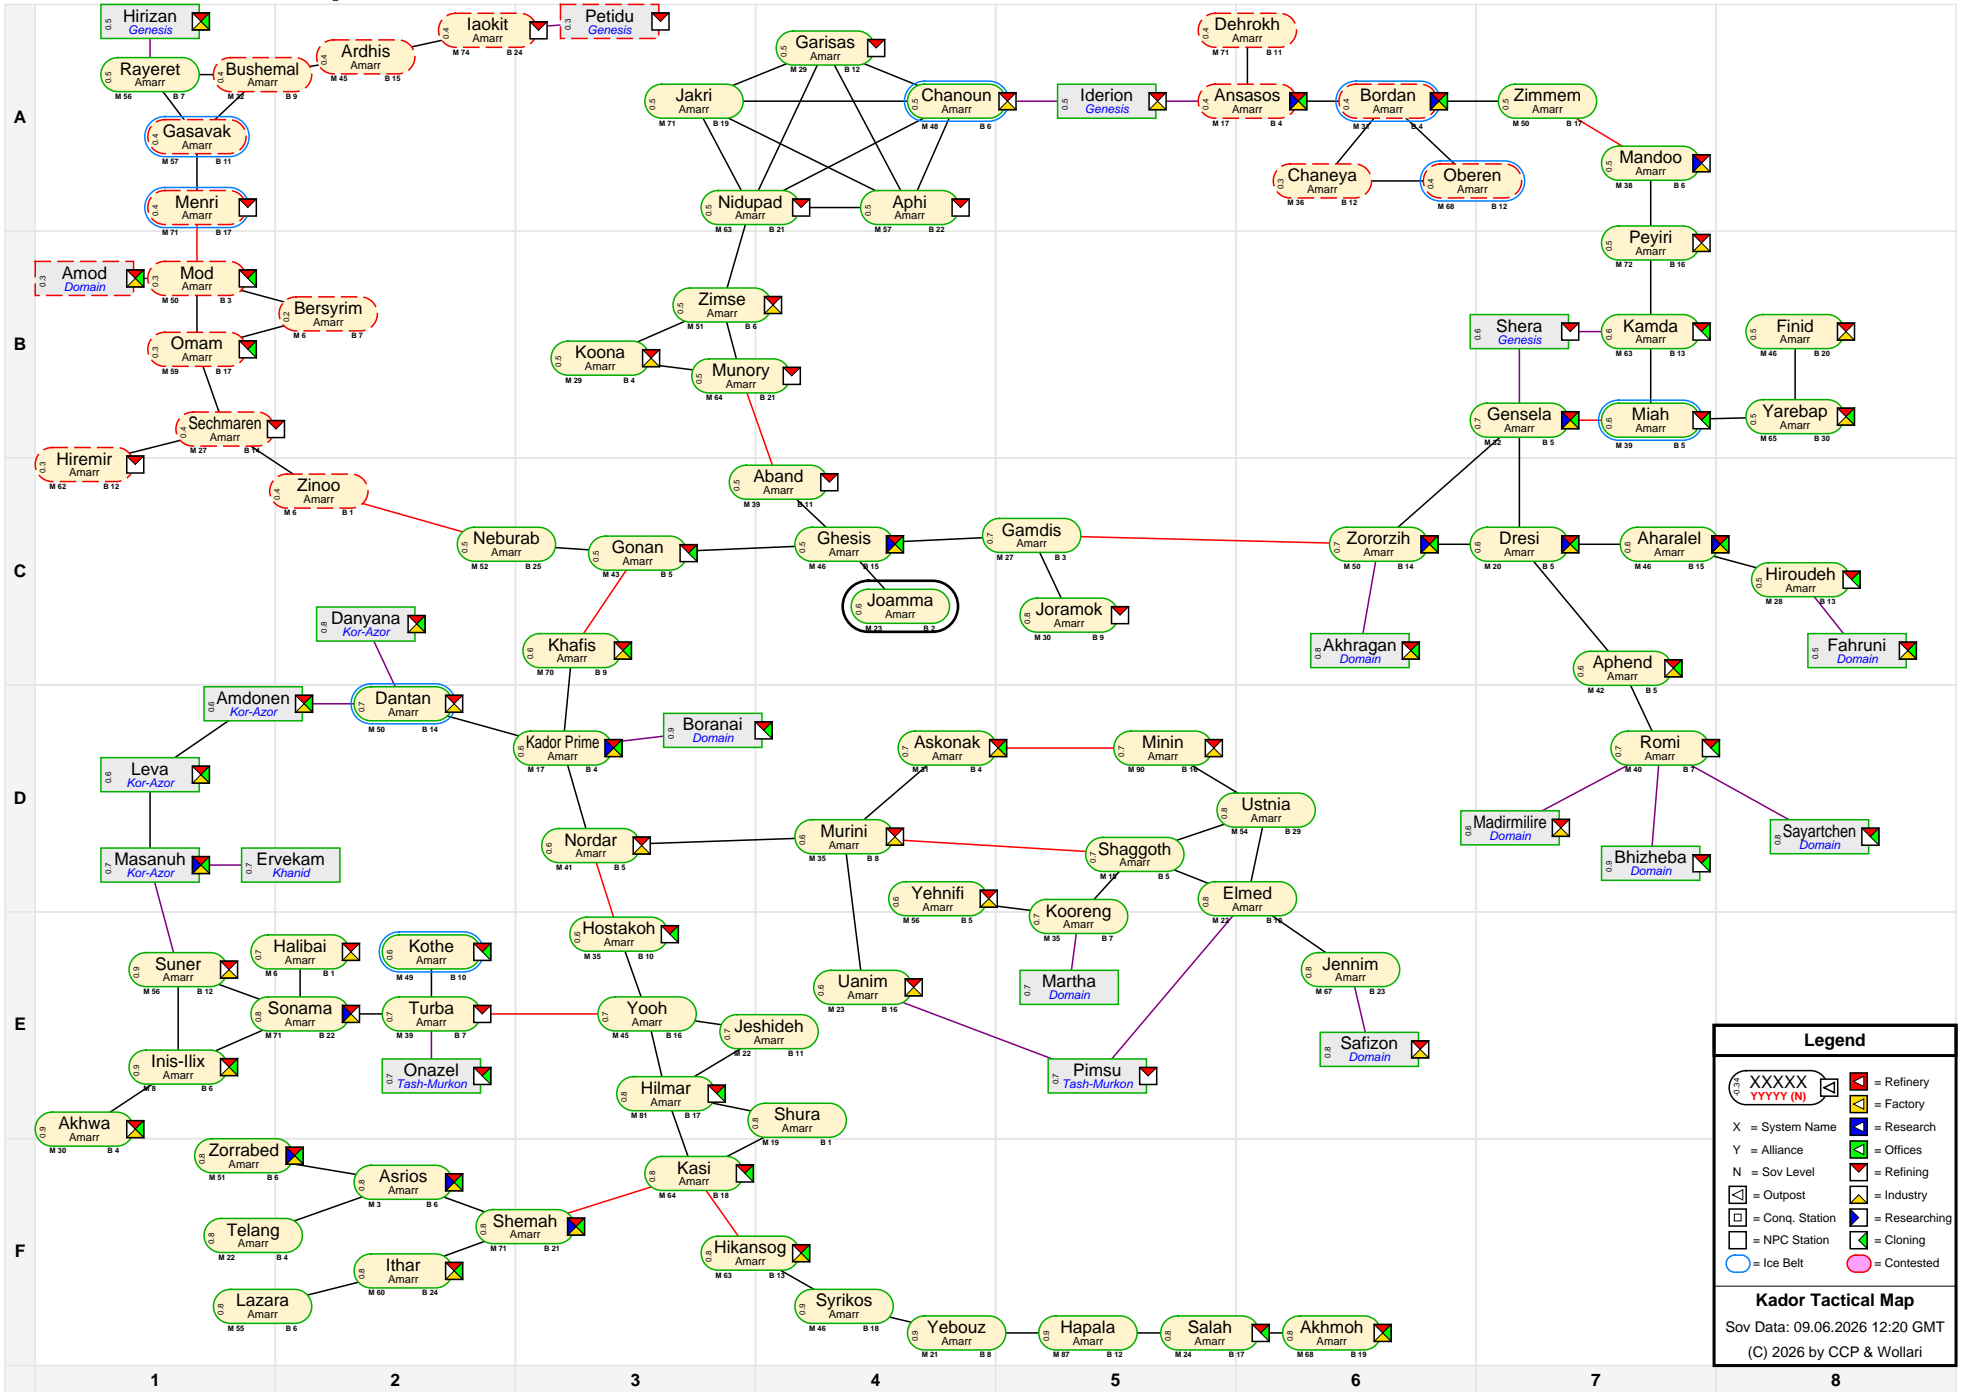

Kador Tactical Map

Legend

- XXXXX (with icons) = Refinery
- YYYY (with icon) = Factory
- X = System Name
- Y = Alliance
- N = Sov Level
- [Icon] = Outpost
- [Icon] = Conq. Station
- [Icon] = NPC Station
- [Icon] = Cloning
- [Icon] = Contested
- [Icon] = Research
- [Icon] = Offices
- [Icon] = Refining
- [Icon] = Industry
- [Icon] = Researching

Kador Tactical Map
 Sov Data: 09.06.2026 12:20 GMT
 (C) 2026 by CCP & Wollari