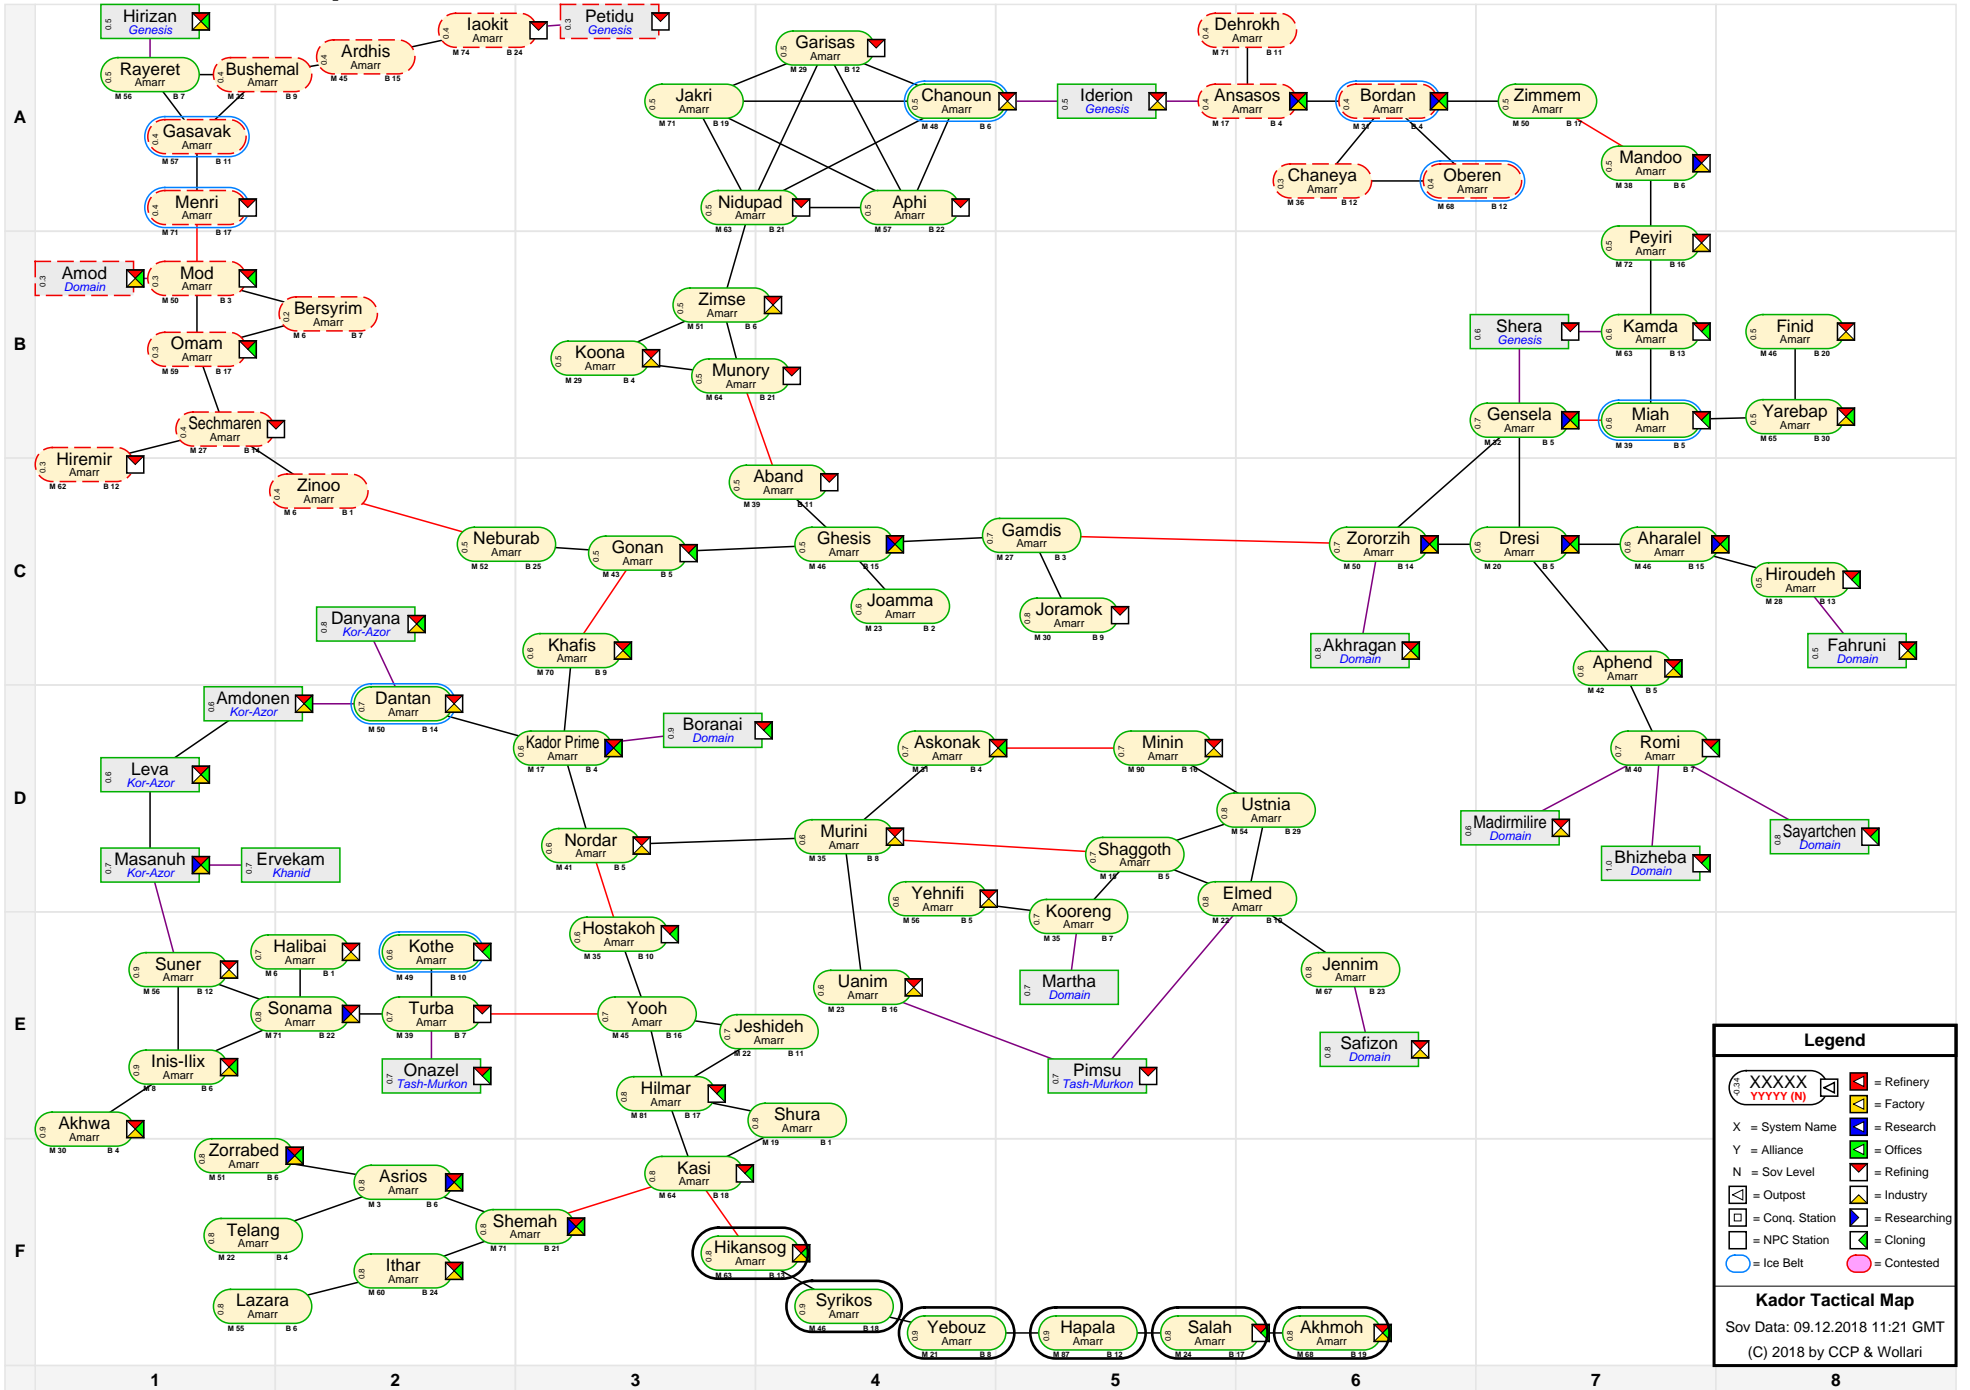

Kador Tactical Map

Legend

- XXXXX YYYYY (N) = Refinery
- X = System Name
- Y = Alliance
- N = Sov Level
- [Icon] = Outpost
- [Icon] = Conq. Station
- [Icon] = NPC Station
- [Icon] = Ice Belt
- [Icon] = Contested
- [Icon] = Factory
- [Icon] = Research
- [Icon] = Offices
- [Icon] = Refining
- [Icon] = Industry
- [Icon] = Researching
- [Icon] = Cloning

Kador Tactical Map
 Sov Data: 09.12.2018 11:21 GMT
 (C) 2018 by CCP & Wollari