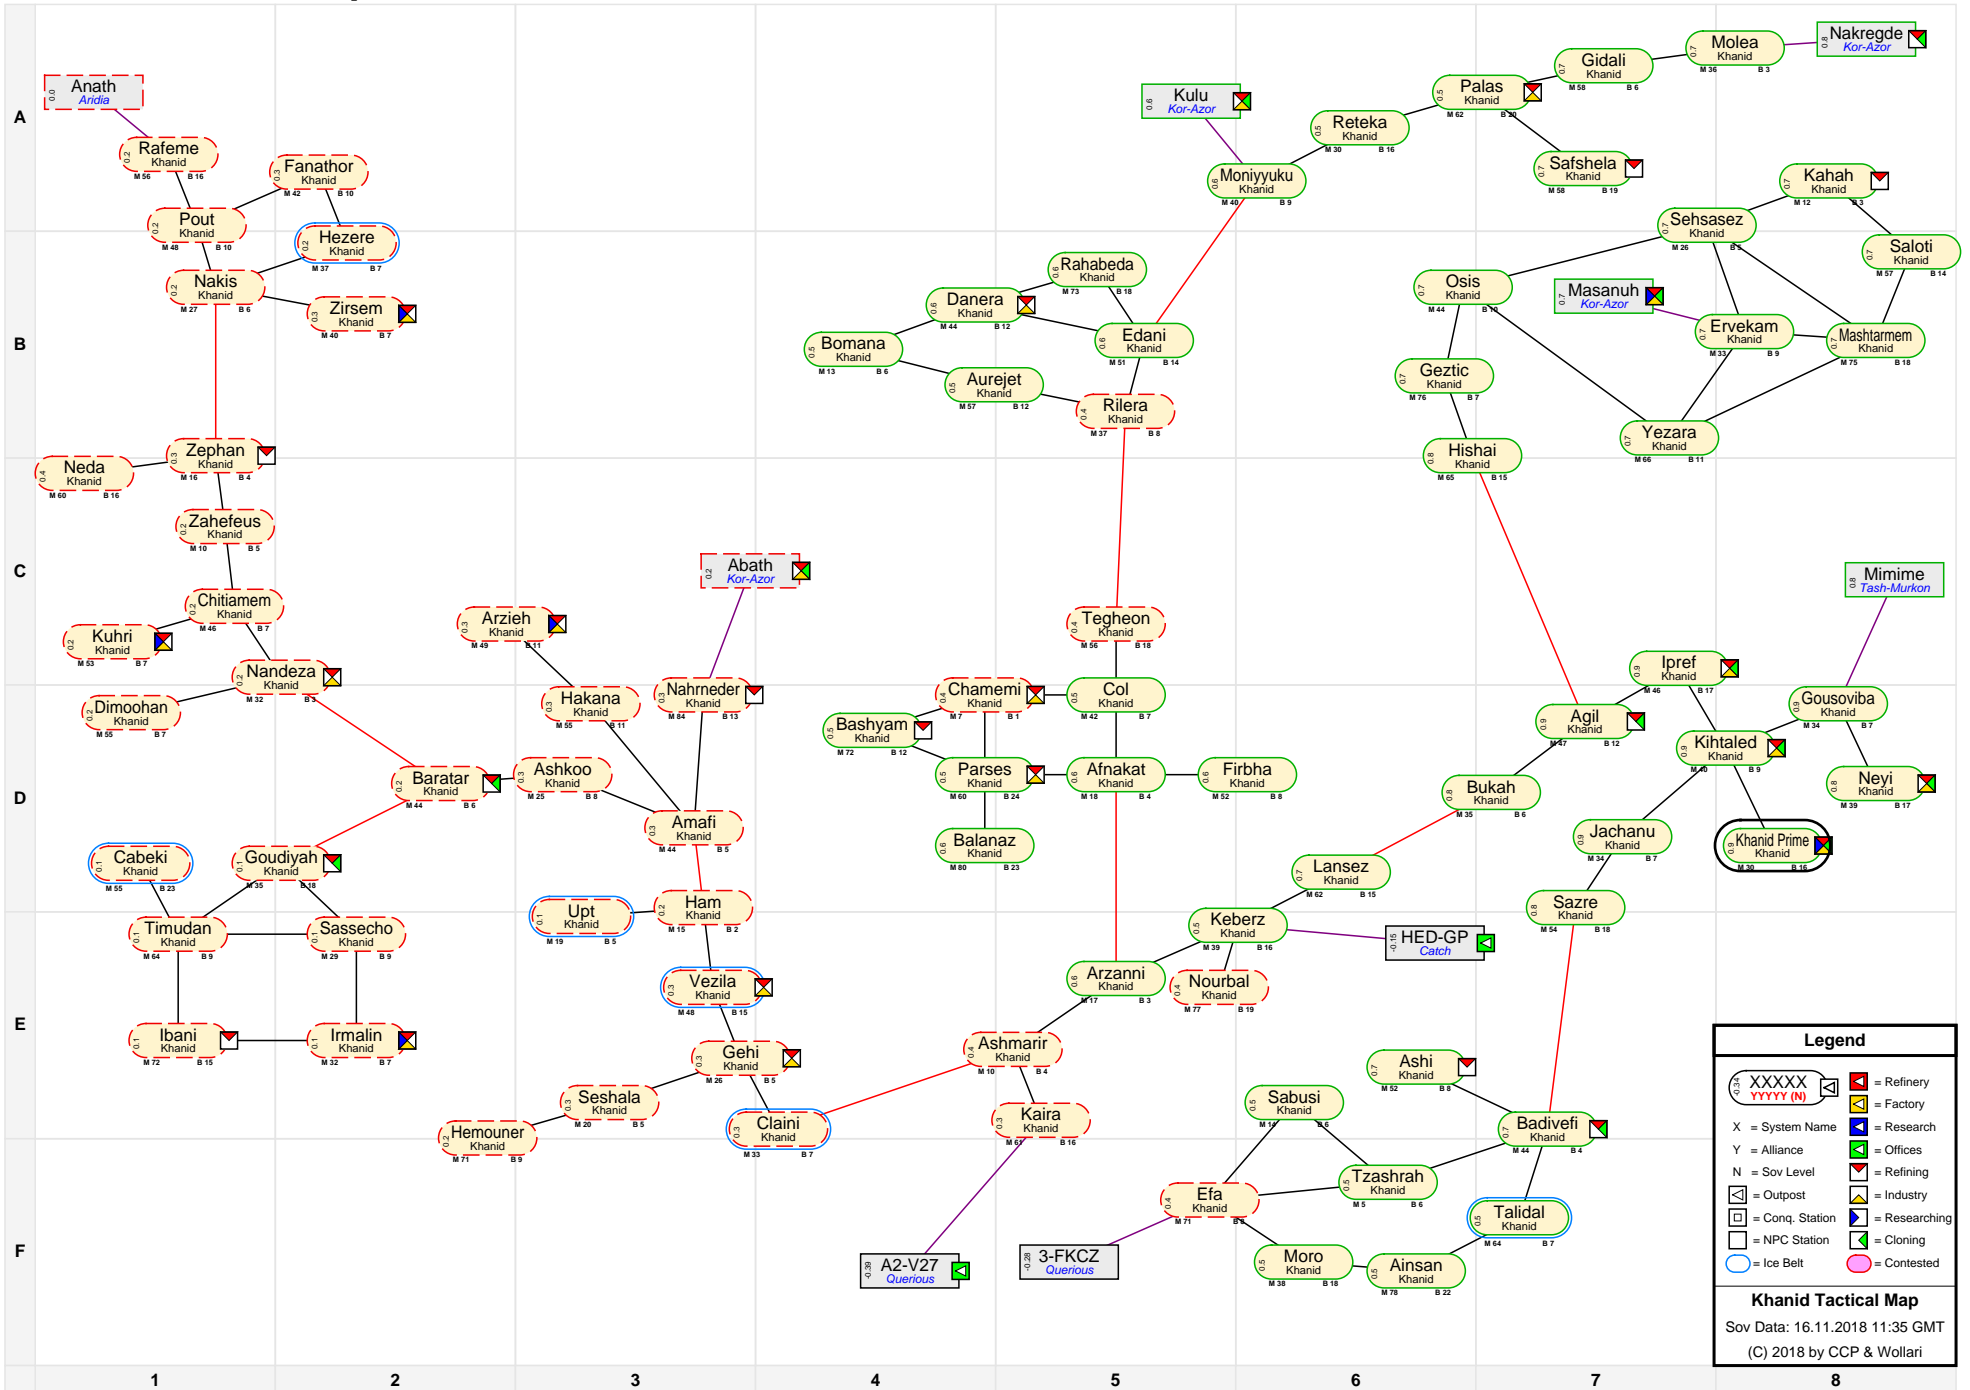

# Khanid Tactical Map

Legend	
	= Refinery
	= Factory
	= Research
	= Offices
	= Refining
	= Industry
	= Conq. Station
	= NPC Station
	= Cloning
	○ = Ice Belt
	○ = Contested

**Khanid Tactical Map**  
 Sov Data: 16.11.2018 11:35 GMT  
 (C) 2018 by CCP & Wollari