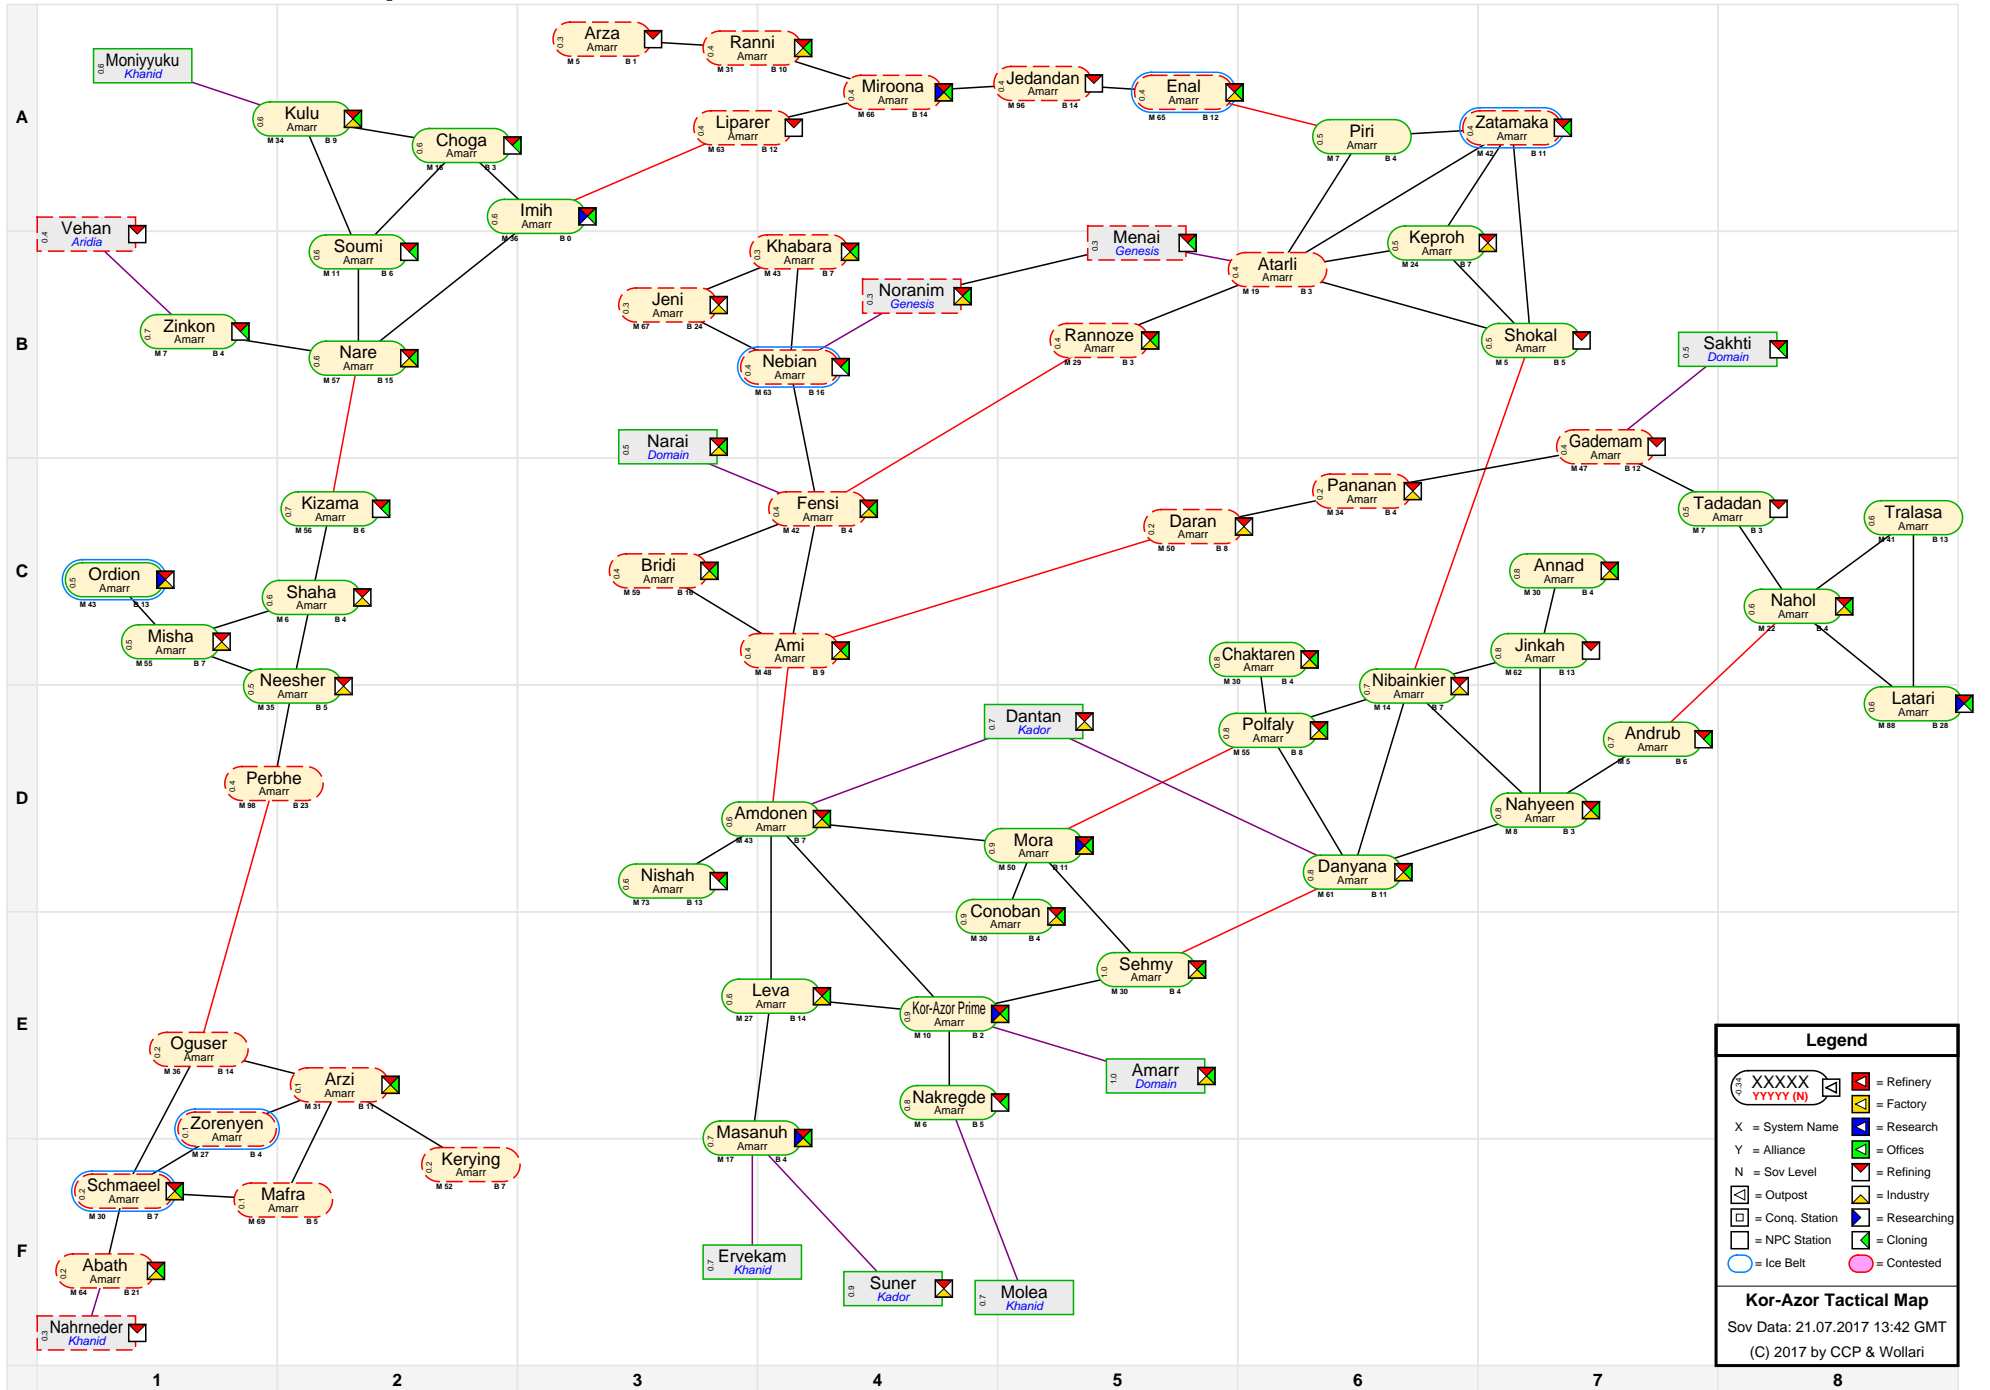

# Kor-Azor Tactical Map

Legend	
	= Refinery
	= Factory
	= Research
	= Offices
	= Refining
	= Industry
	= Researching
	= Cloning
	= Contested
	= Ice Belt
	= NPC Station
	= Conq. Station
	= Outpost
	= Researching
	= Cloning
	= Contested

**Kor-Azor Tactical Map**  
 Sov Data: 21.07.2017 13:42 GMT  
 (C) 2017 by CCP & Wollari