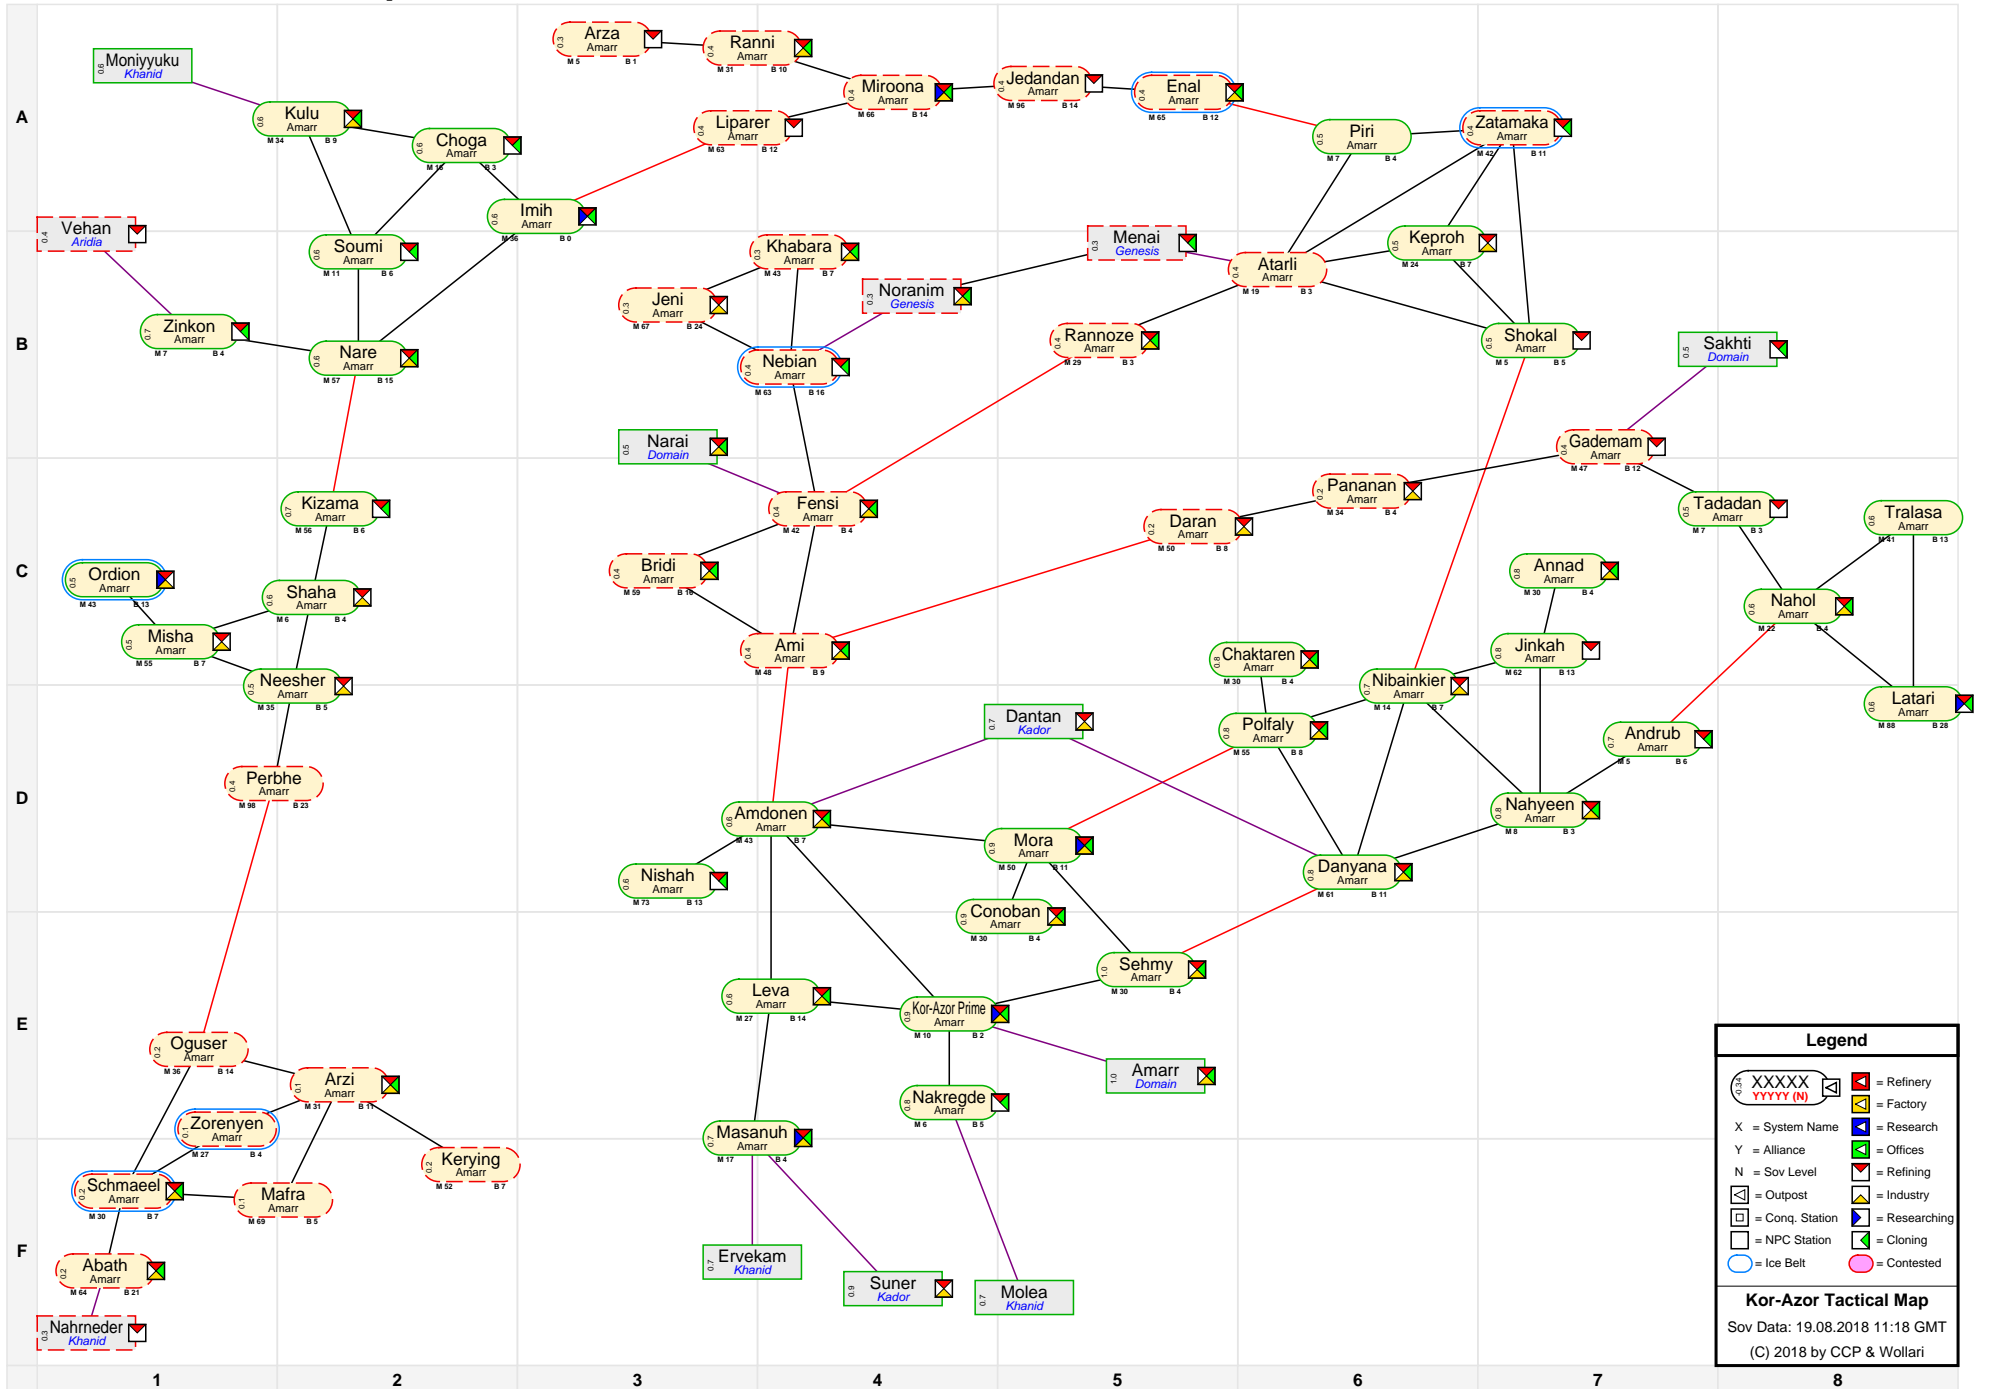

Kor-Azor Tactical Map

Legend

- XXXXX YYYYY (N) = Refinery
- XXXXX YYYYY (N) = Factory
- X = System Name
- Y = Alliance
- N = Sov Level
- N = Outpost
- N = Conq. Station
- N = NPC Station
- N = Research
- N = Offices
- N = Refining
- N = Industry
- N = Researching
- N = Cloning
- N = Contested

Kor-Azor Tactical Map
 Sov Data: 19.08.2018 11:18 GMT
 (C) 2018 by CCP & Wollari