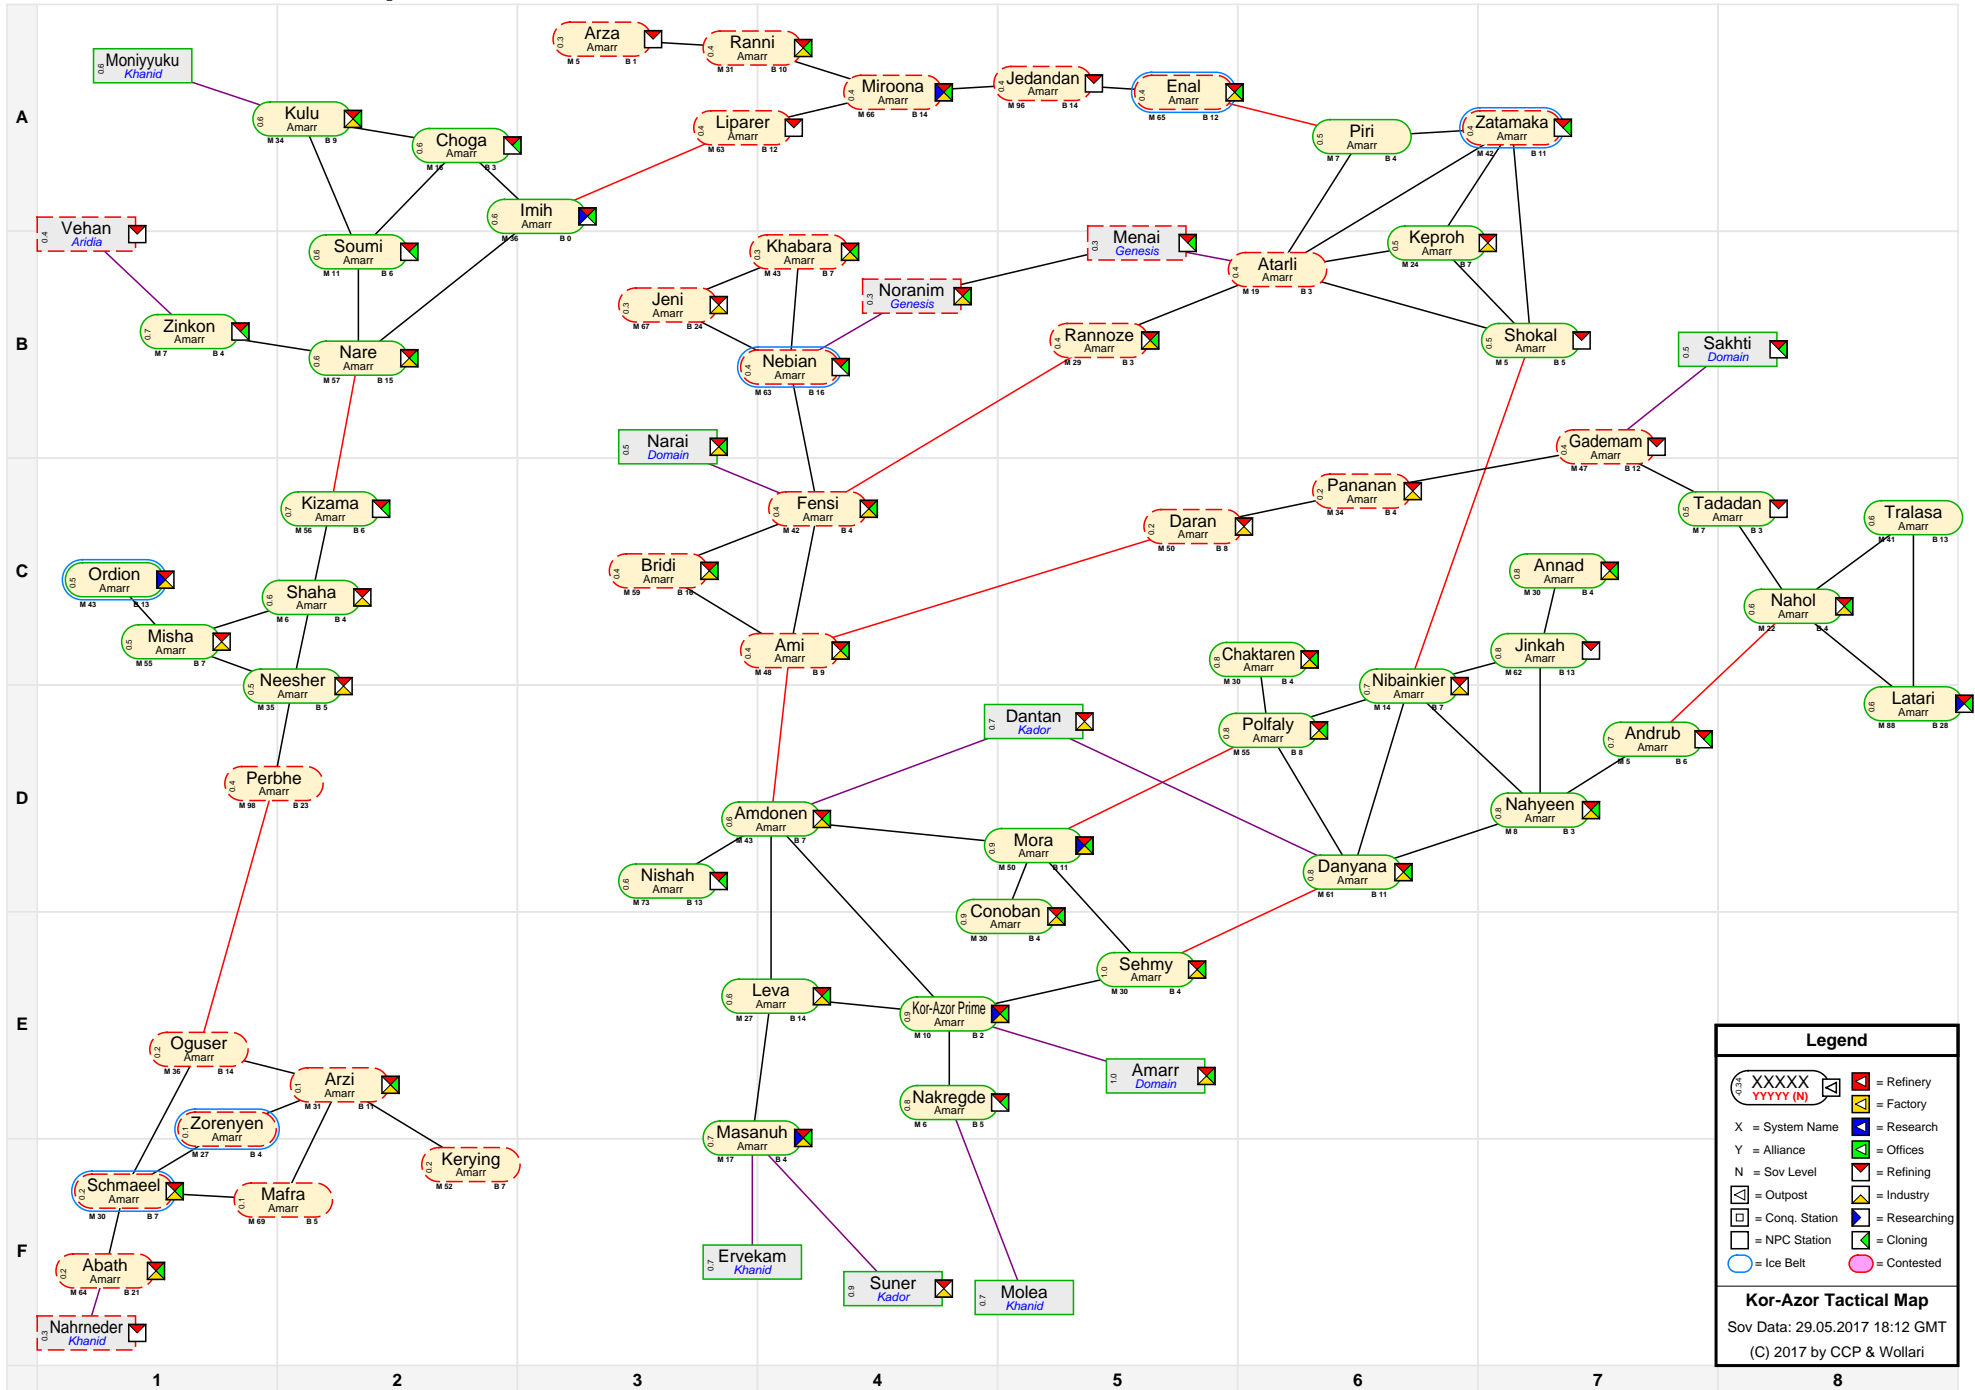

Kor-Azor Tactical Map

Legend	
	= Refinery
	= Factory
	= Research
	= Offices
	= Refining
	= Industry
	= Researching
	= NPC Station
	= Cloning
	= Contested
	= Ice Belt

Kor-Azor Tactical Map
 Sov Data: 29.05.2017 18:12 GMT
 (C) 2017 by CCP & Wollari