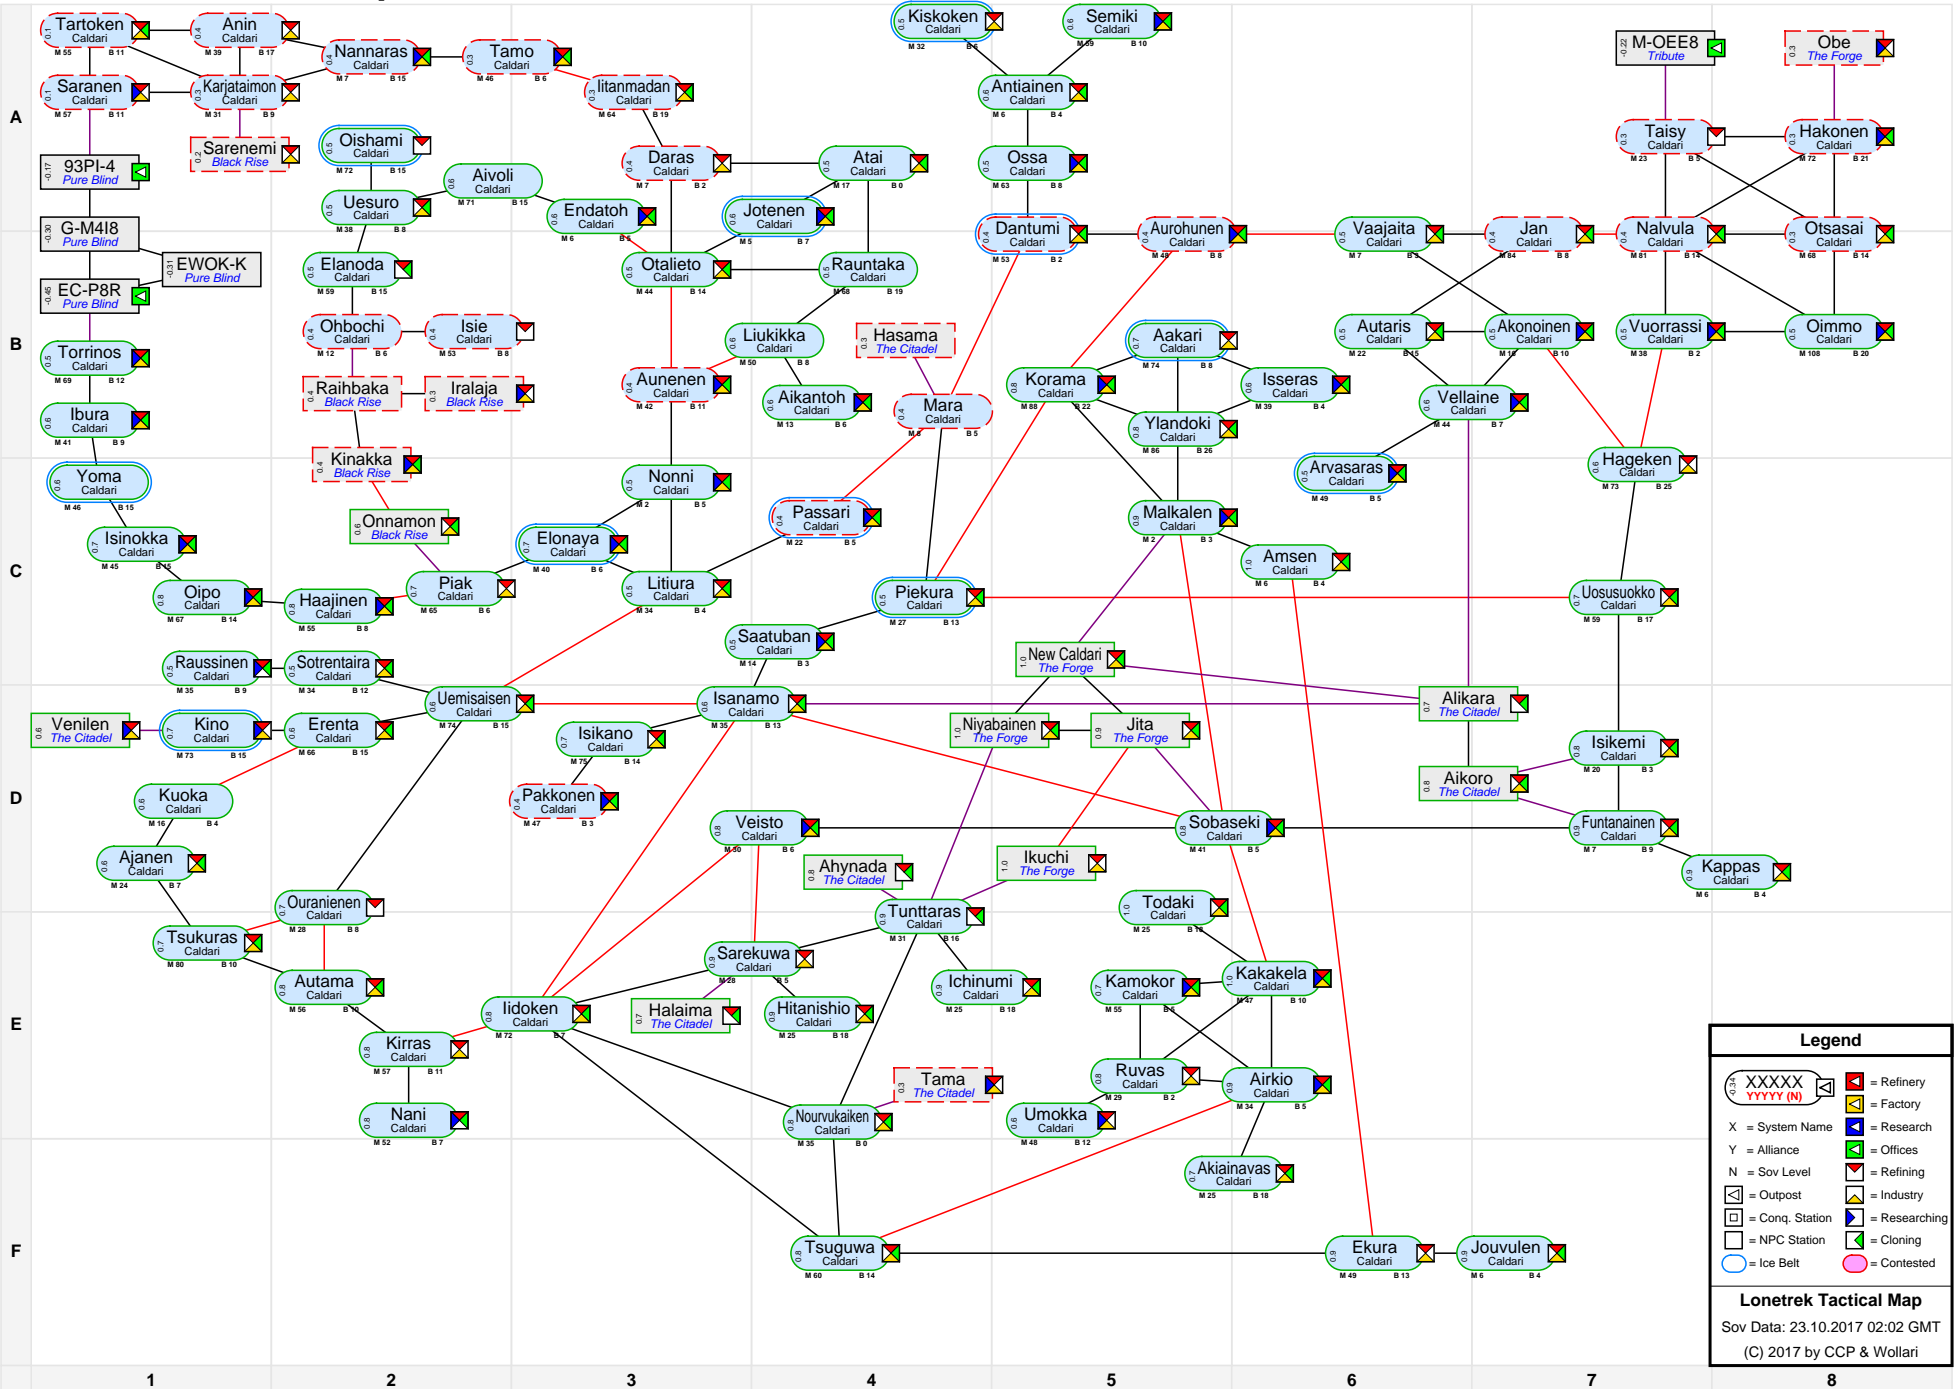

Lonetrek Tactical Map

Legend

- XXXXX YYYYY (N) = Refinery
- X = System Name
- Y = Alliance
- N = Sov Level
- [Icon] = Outpost
- [Icon] = Conq. Station
- [Icon] = NPC Station
- [Icon] = Cloning
- [Icon] = Contested
- [Icon] = Research
- [Icon] = Offices
- [Icon] = Refining
- [Icon] = Industry
- [Icon] = Researching

Lonetrek Tactical Map
 Sov Data: 23.10.2017 02:02 GMT
 (C) 2017 by CCP & Wollari