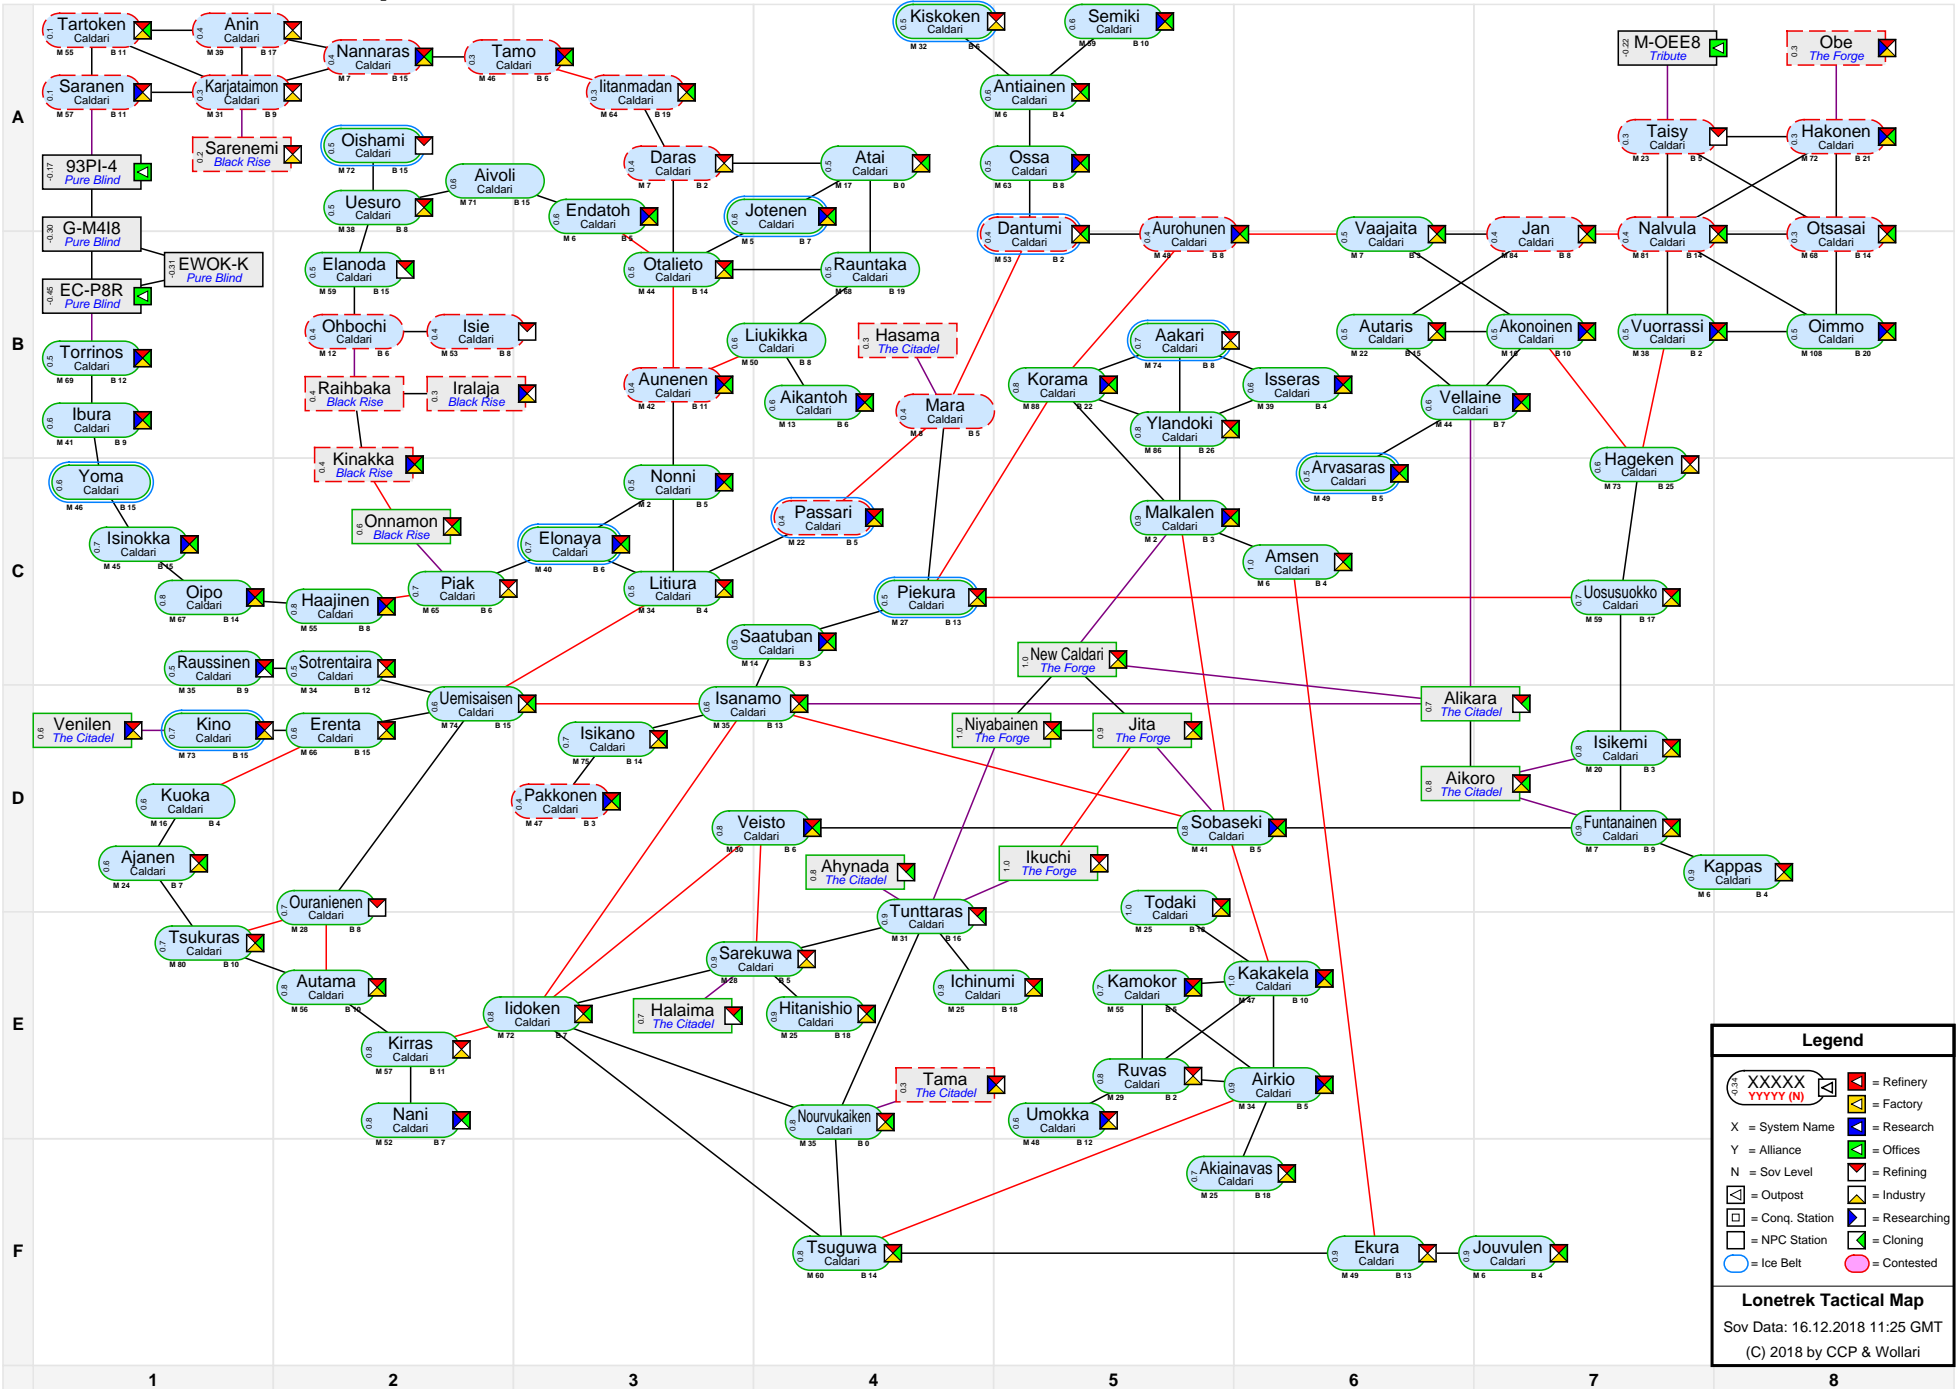

# Lonetrek Tactical Map

**Legend**

- XXXXX YYYYY (N) = System Name
- X = Alliance
- Y = Alliances
- N = Sov Level
- [Icon] = Outpost
- [Icon] = Conq. Station
- [Icon] = NPC Station
- [Icon] = Refinery
- [Icon] = Offices
- [Icon] = Research
- [Icon] = Industry
- [Icon] = Researching
- [Icon] = Cloning
- [Icon] = Contested

**Lonetrek Tactical Map**  
 Sov Data: 16.12.2018 11:25 GMT  
 (C) 2018 by CCP & Wollari