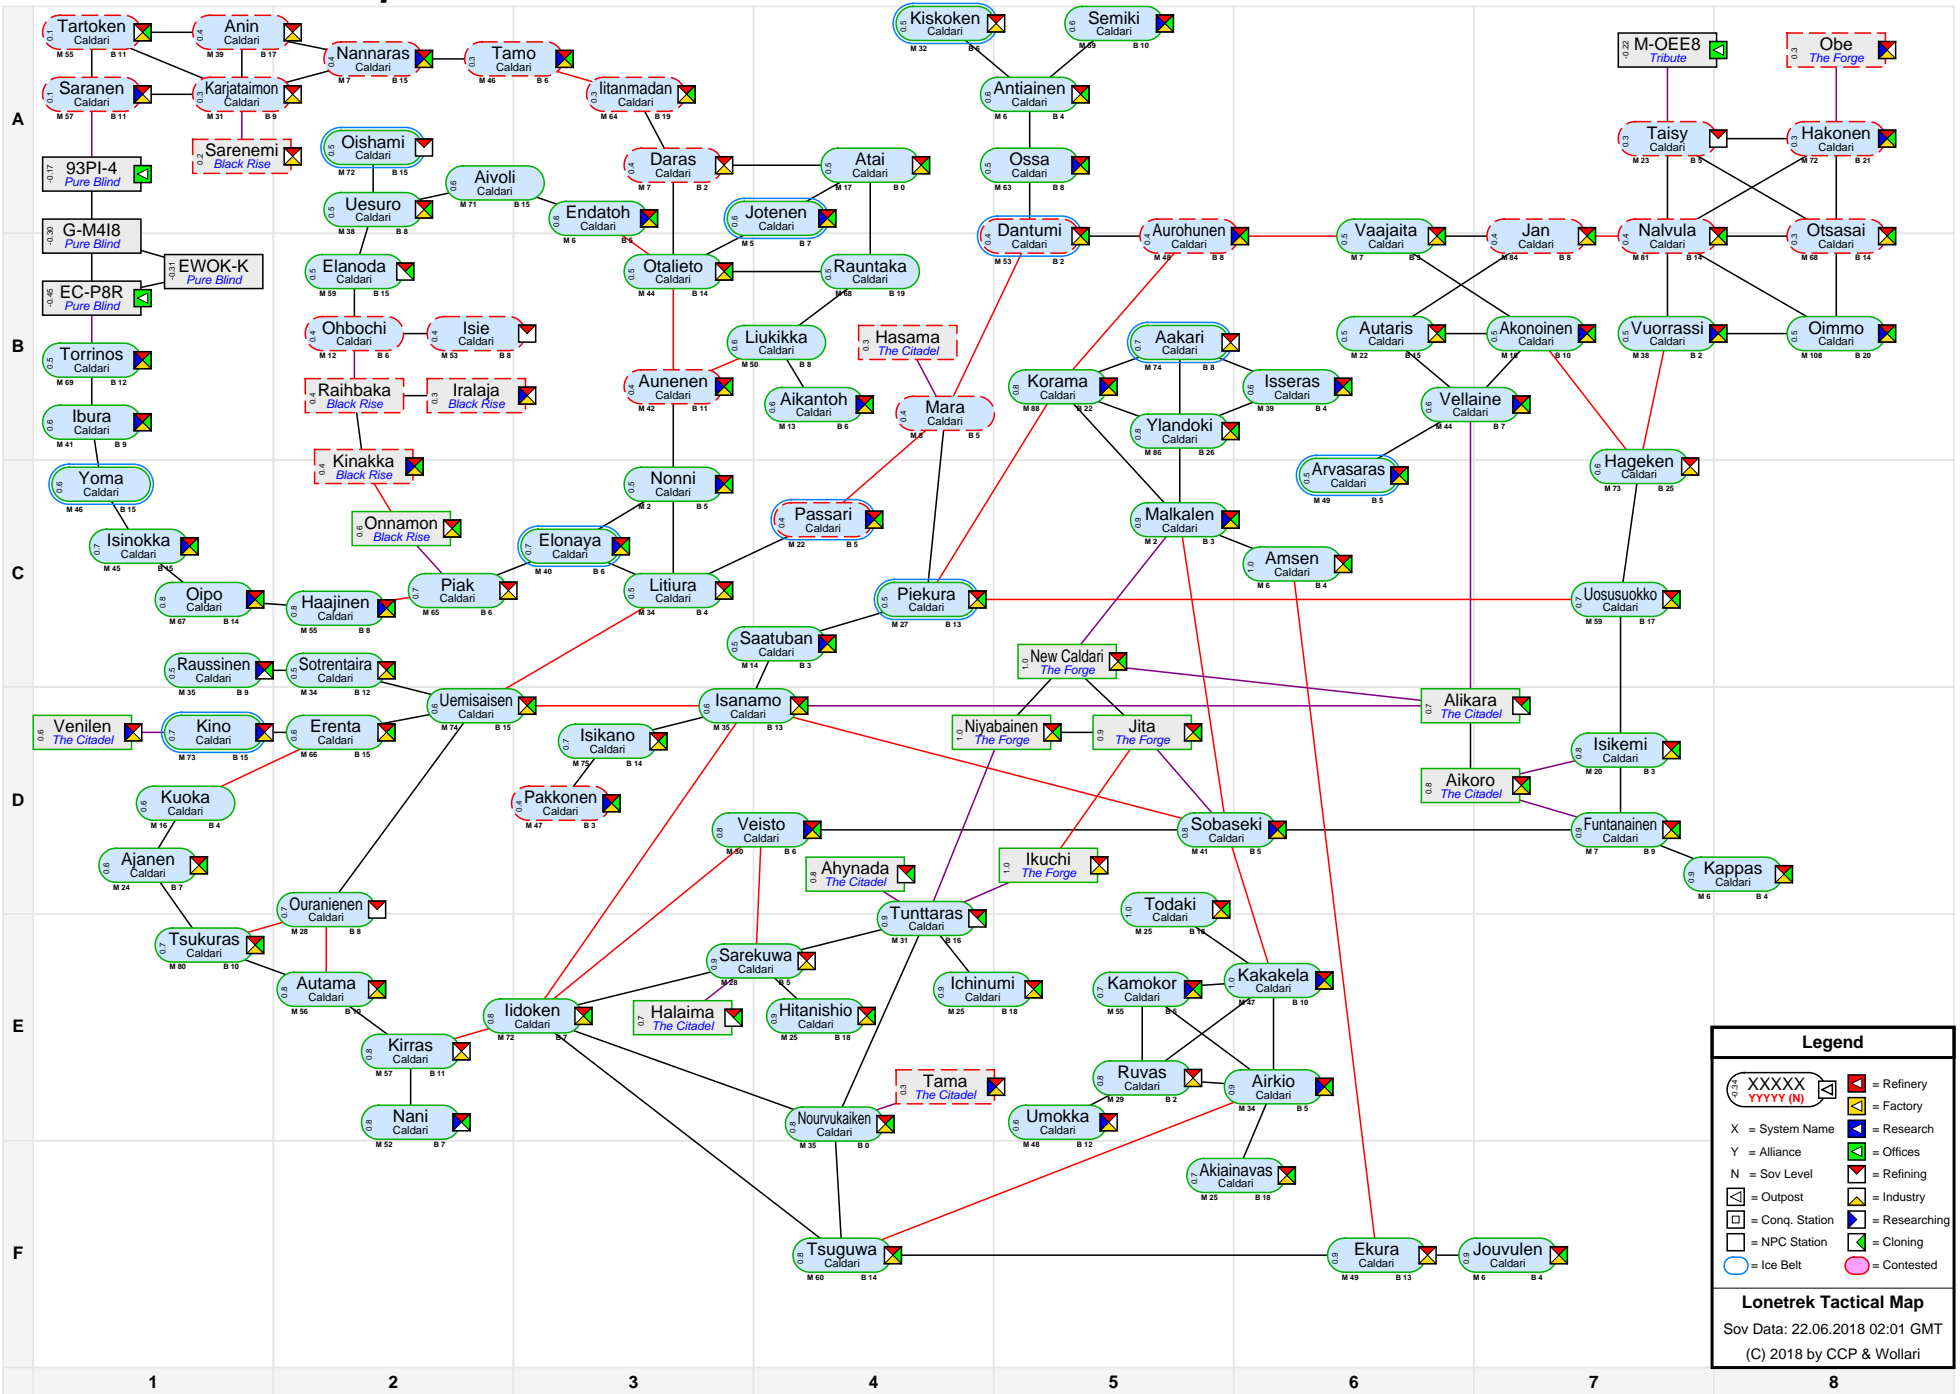

Lonetrek Tactical Map

Legend

- XXXXX (with icons) = Refinery
- YYYY (N) (with icon) = Factory
- X = System Name
- Y = Alliance
- N = Sov Level
- [Icon] = Outpost
- [Icon] = Conq. Station
- [Icon] = Researching
- [Icon] = NPC Station
- [Icon] = Cloning
- [Icon] = Contested

Lonetrek Tactical Map
 Sov Data: 22.06.2018 02:01 GMT
 (C) 2018 by CCP & Wollari