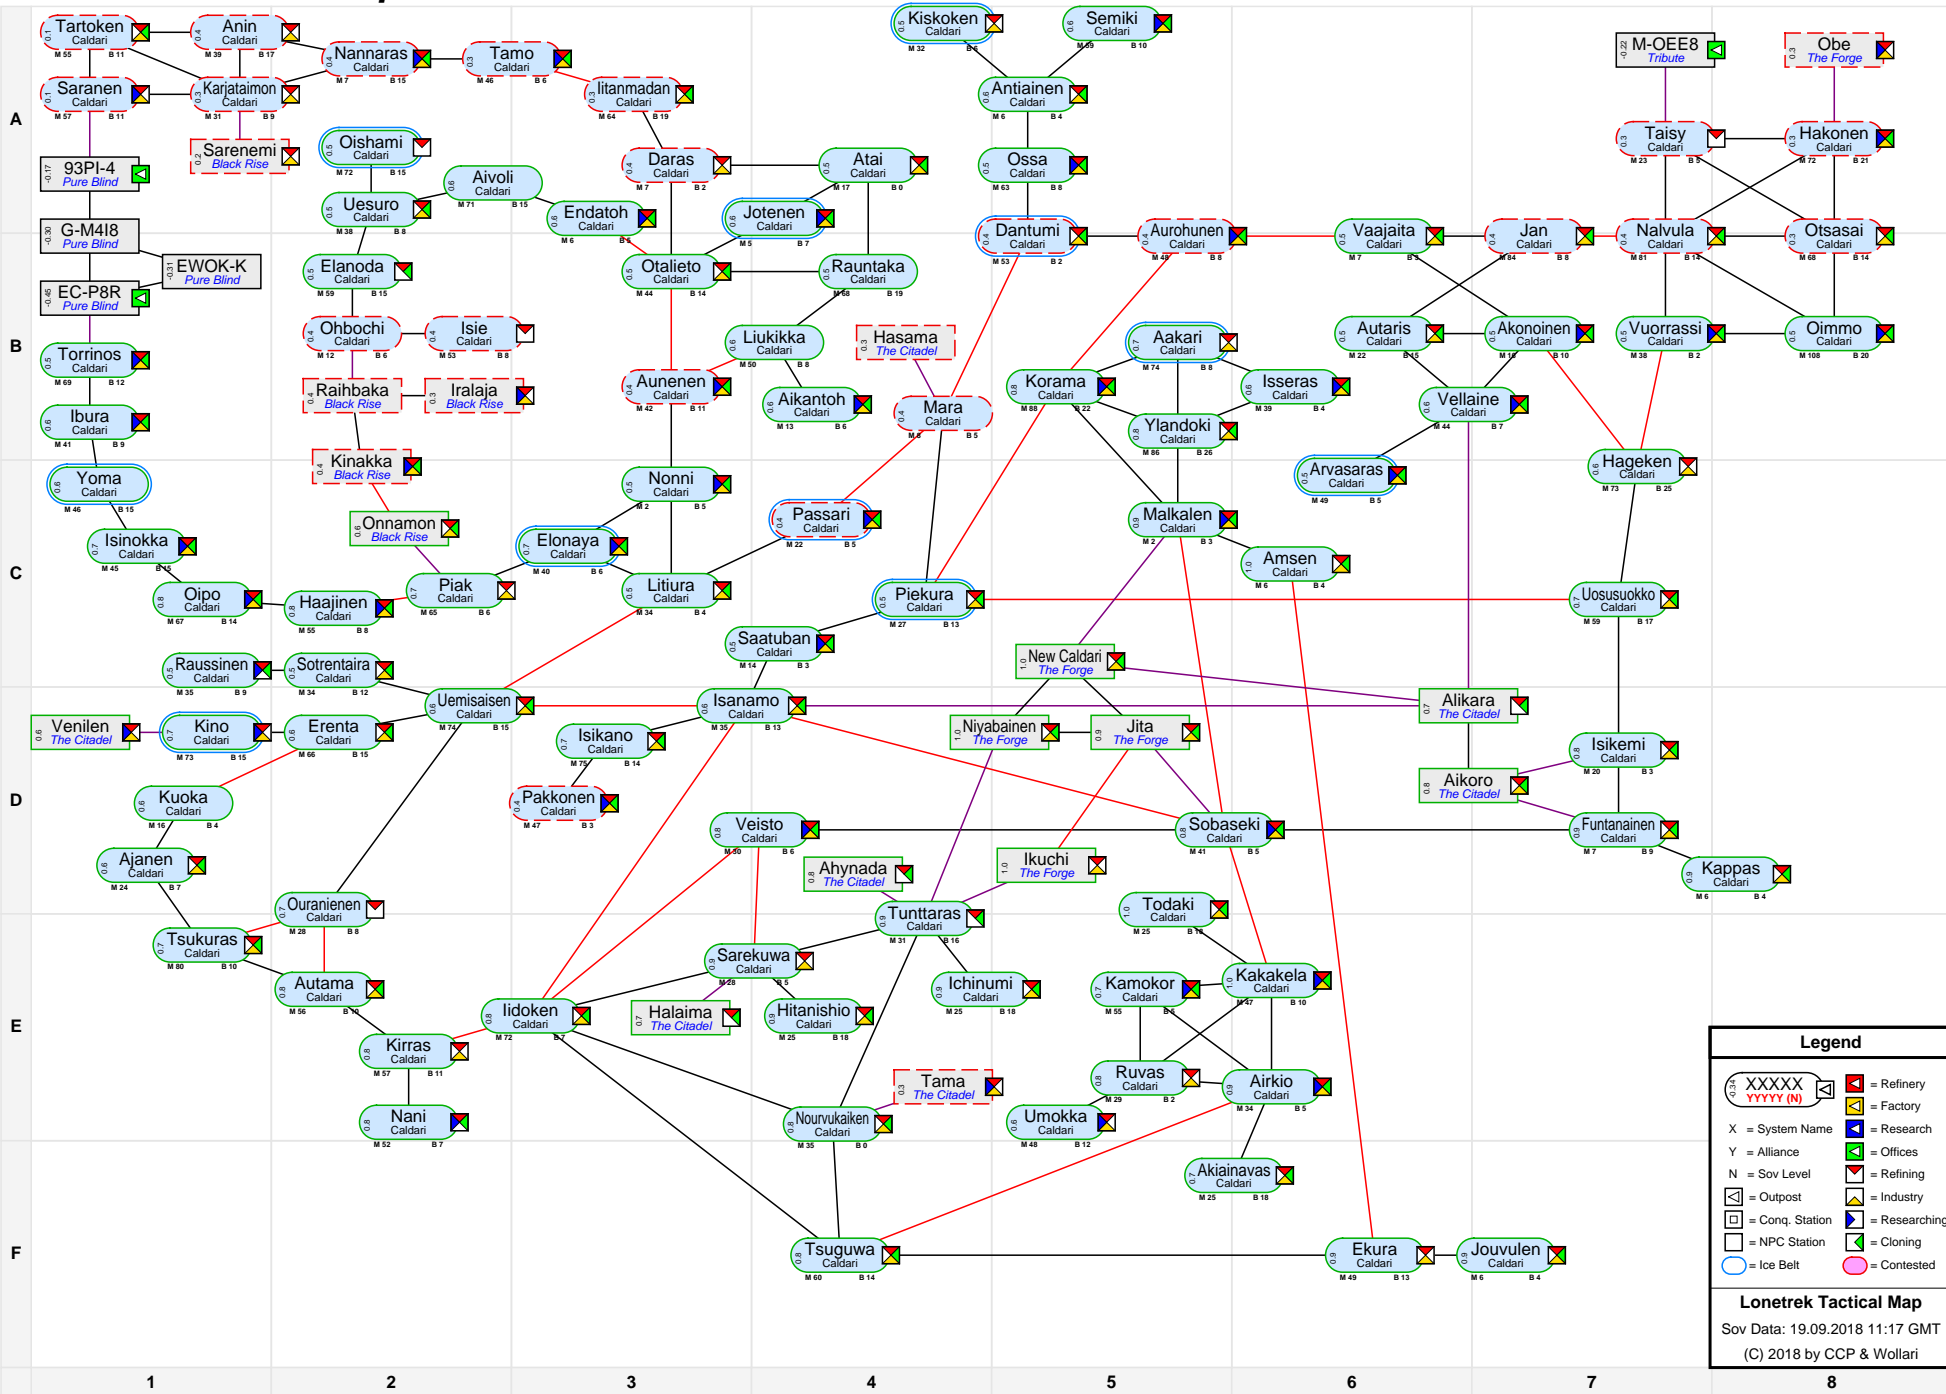

Lonetrek Tactical Map

Legend

- = Refinery
- = Factory
- = System Name
- = Alliance
- = Sov Level
- = Outpost
- = Conq. Station
- = NPC Station
- = Ice Belt
- = Contested
- = Research
- = Offices
- = Refining
- = Industry
- = Researching
- = Cloning

Lonetrek Tactical Map
 Sov Data: 19.09.2018 11:17 GMT
 (C) 2018 by CCP & Wollari